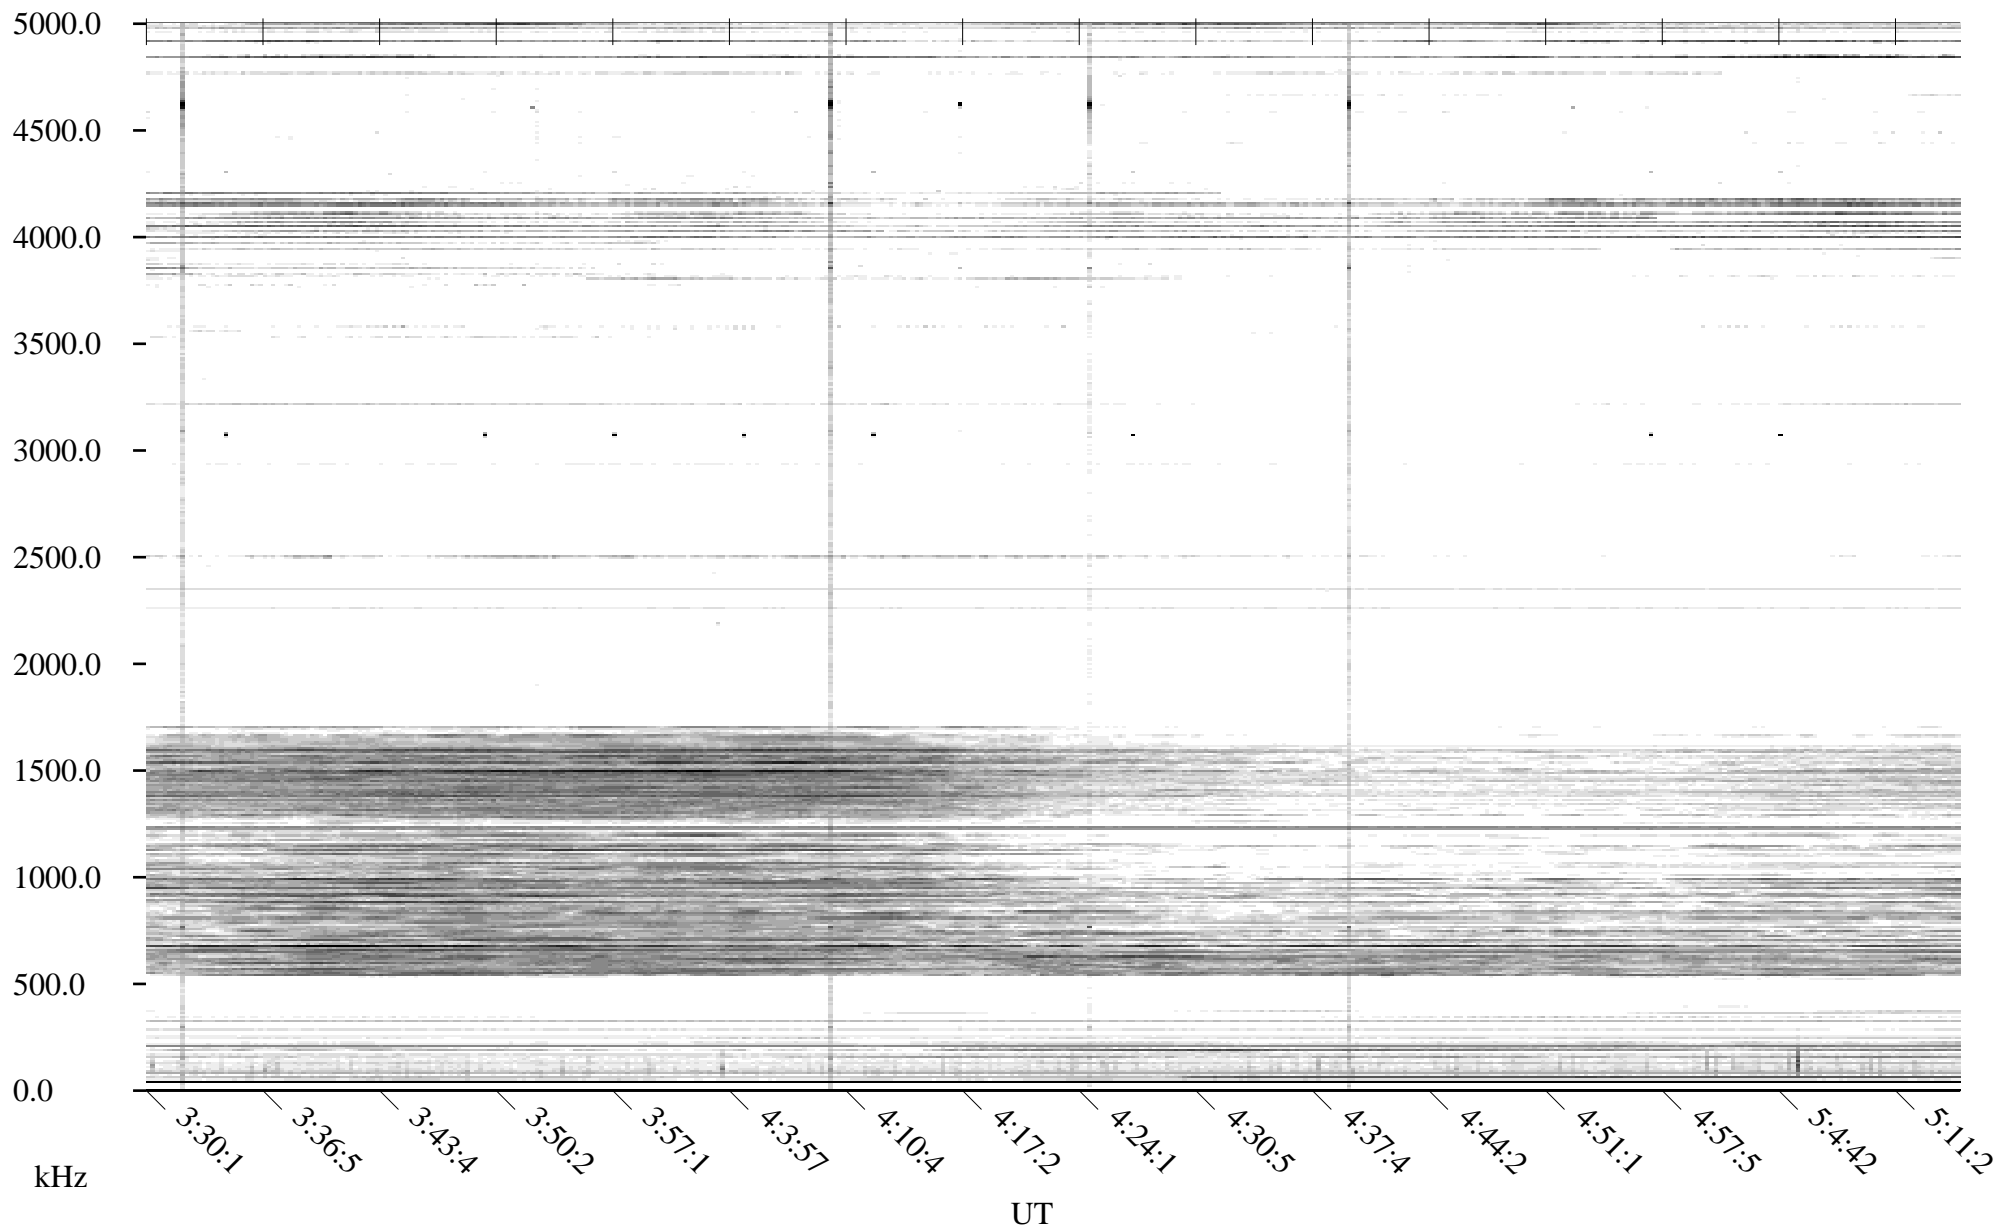

CHU02-03-21.dat.channel.1

Linear Scale Black = -100 White = -500

detail

Page 1

CHU02-03-21.dat.channel.1

Linear Scale Black = -100 White = -500

detail

Page 2

CHU02-03-21.dat.channel.1

Linear Scale Black = -100 White = -500

detail

Page 3

CHU02-03-21.dat.channel.1

Linear Scale Black = -100 White = -500

detail

Page 4

CHU02-03-21.dat.channel.1

Linear Scale

Black = -100

White = -500

detail

Page 5

CHU02-03-21.dat.channel.1

Linear Scale

Black = -100

White = -500

detail

Page 6

CHU02-03-21.dat.channel.1

Linear Scale Black = -100 White = -500

detail