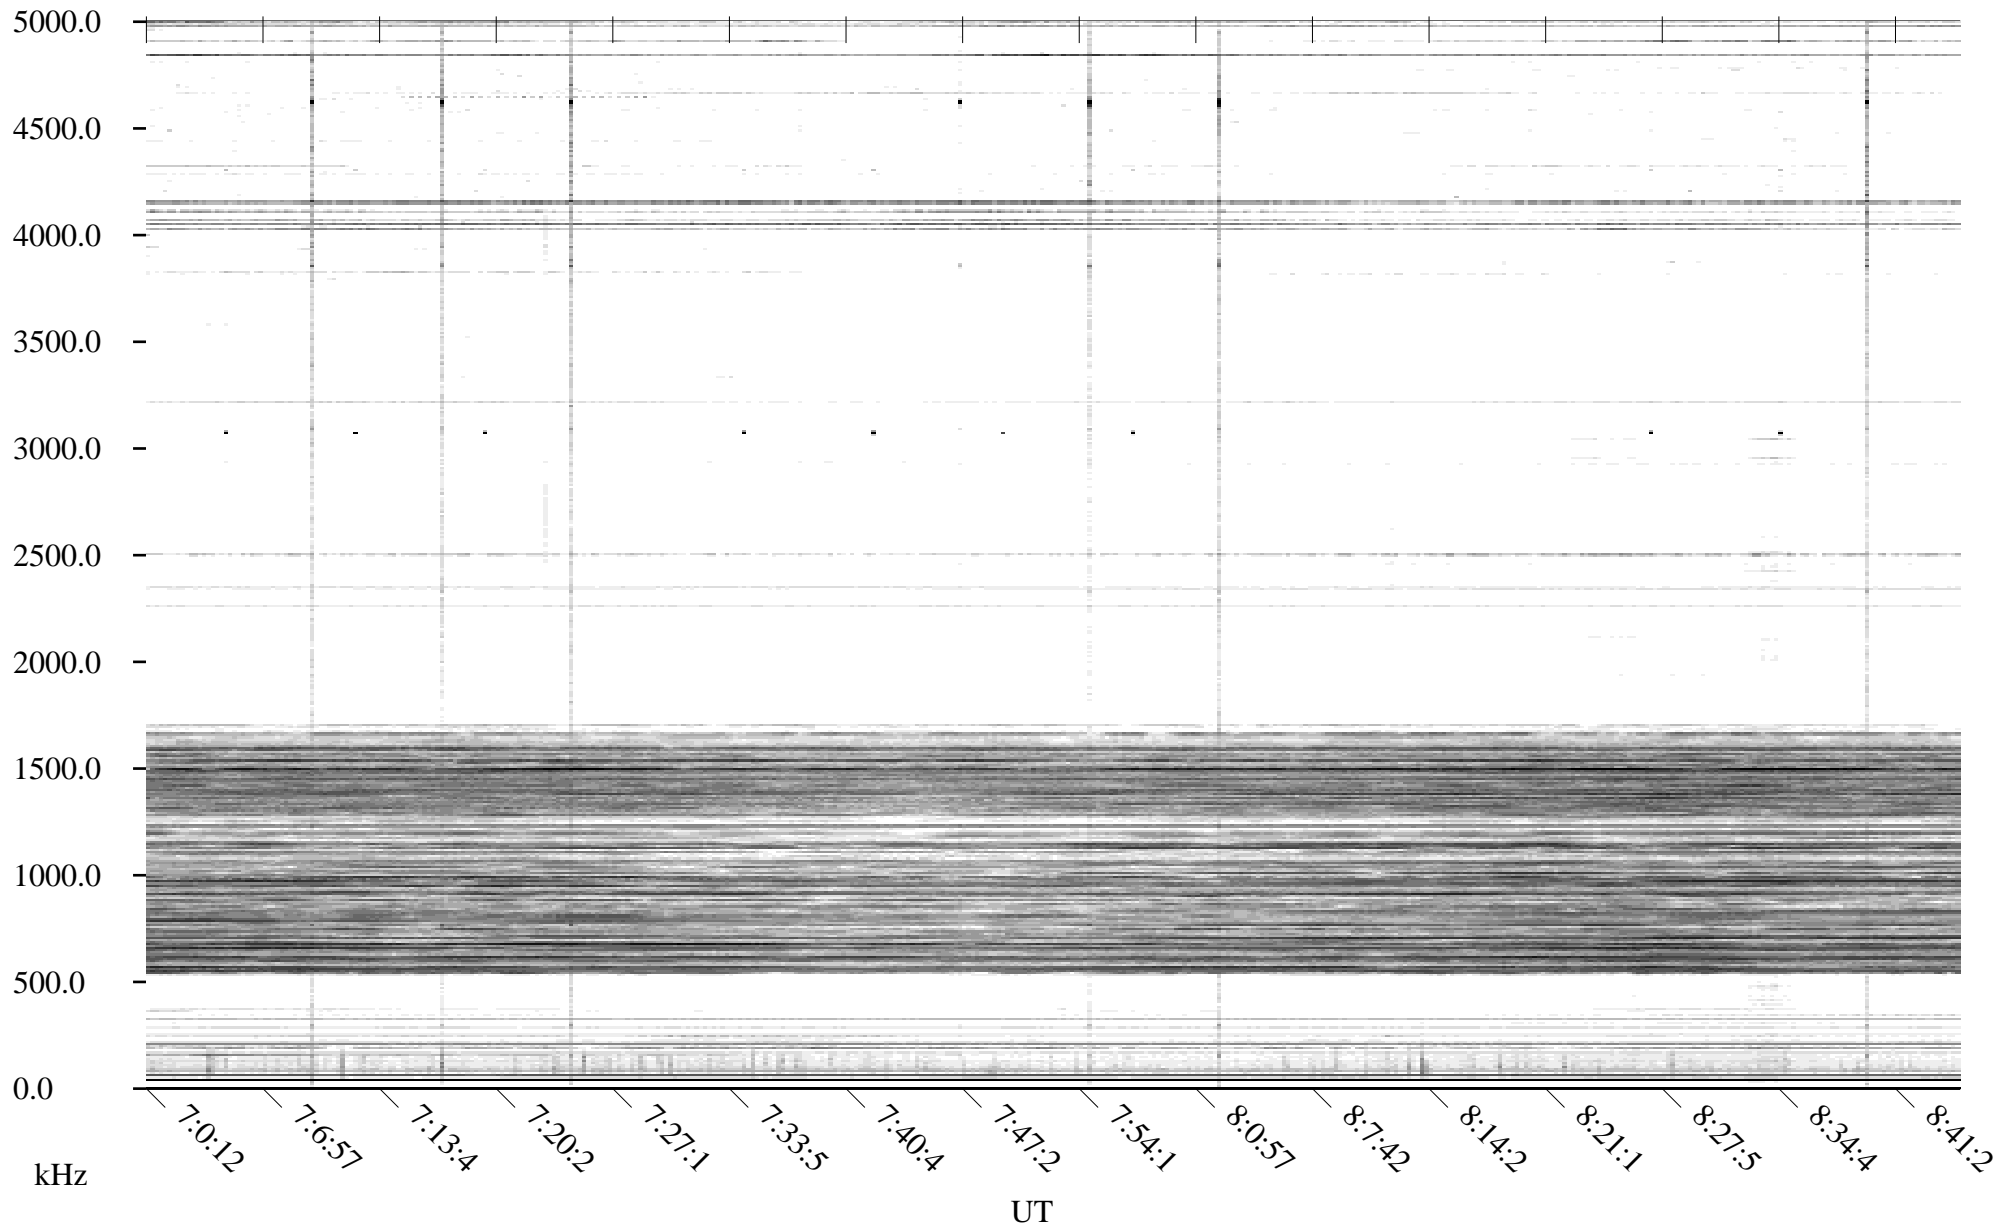

CHU02-03-21.dat.channel.1

Linear Scale Black = -100 White = -500

detail

Page 1

CHU02-03-21.dat.channel.1

Linear Scale Black = -100 White = -500

detail

Page 2

CHU02-03-21.dat.channel.1

Linear Scale Black = -100 White = -500

detail

Page 3

CHU02-03-21.dat.channel.1

Linear Scale Black = -100 White = -500

detail

Page 4

CHU02-03-21.dat.channel.1

Linear Scale

Black = -100

White = -500

detail

Page 5

CHU02-03-21.dat.channel.1

Linear Scale

Black = -100

White = -500

detail

Page 6

CHU02-03-21.dat.channel.1

Linear Scale Black = -100 White = -500

detail