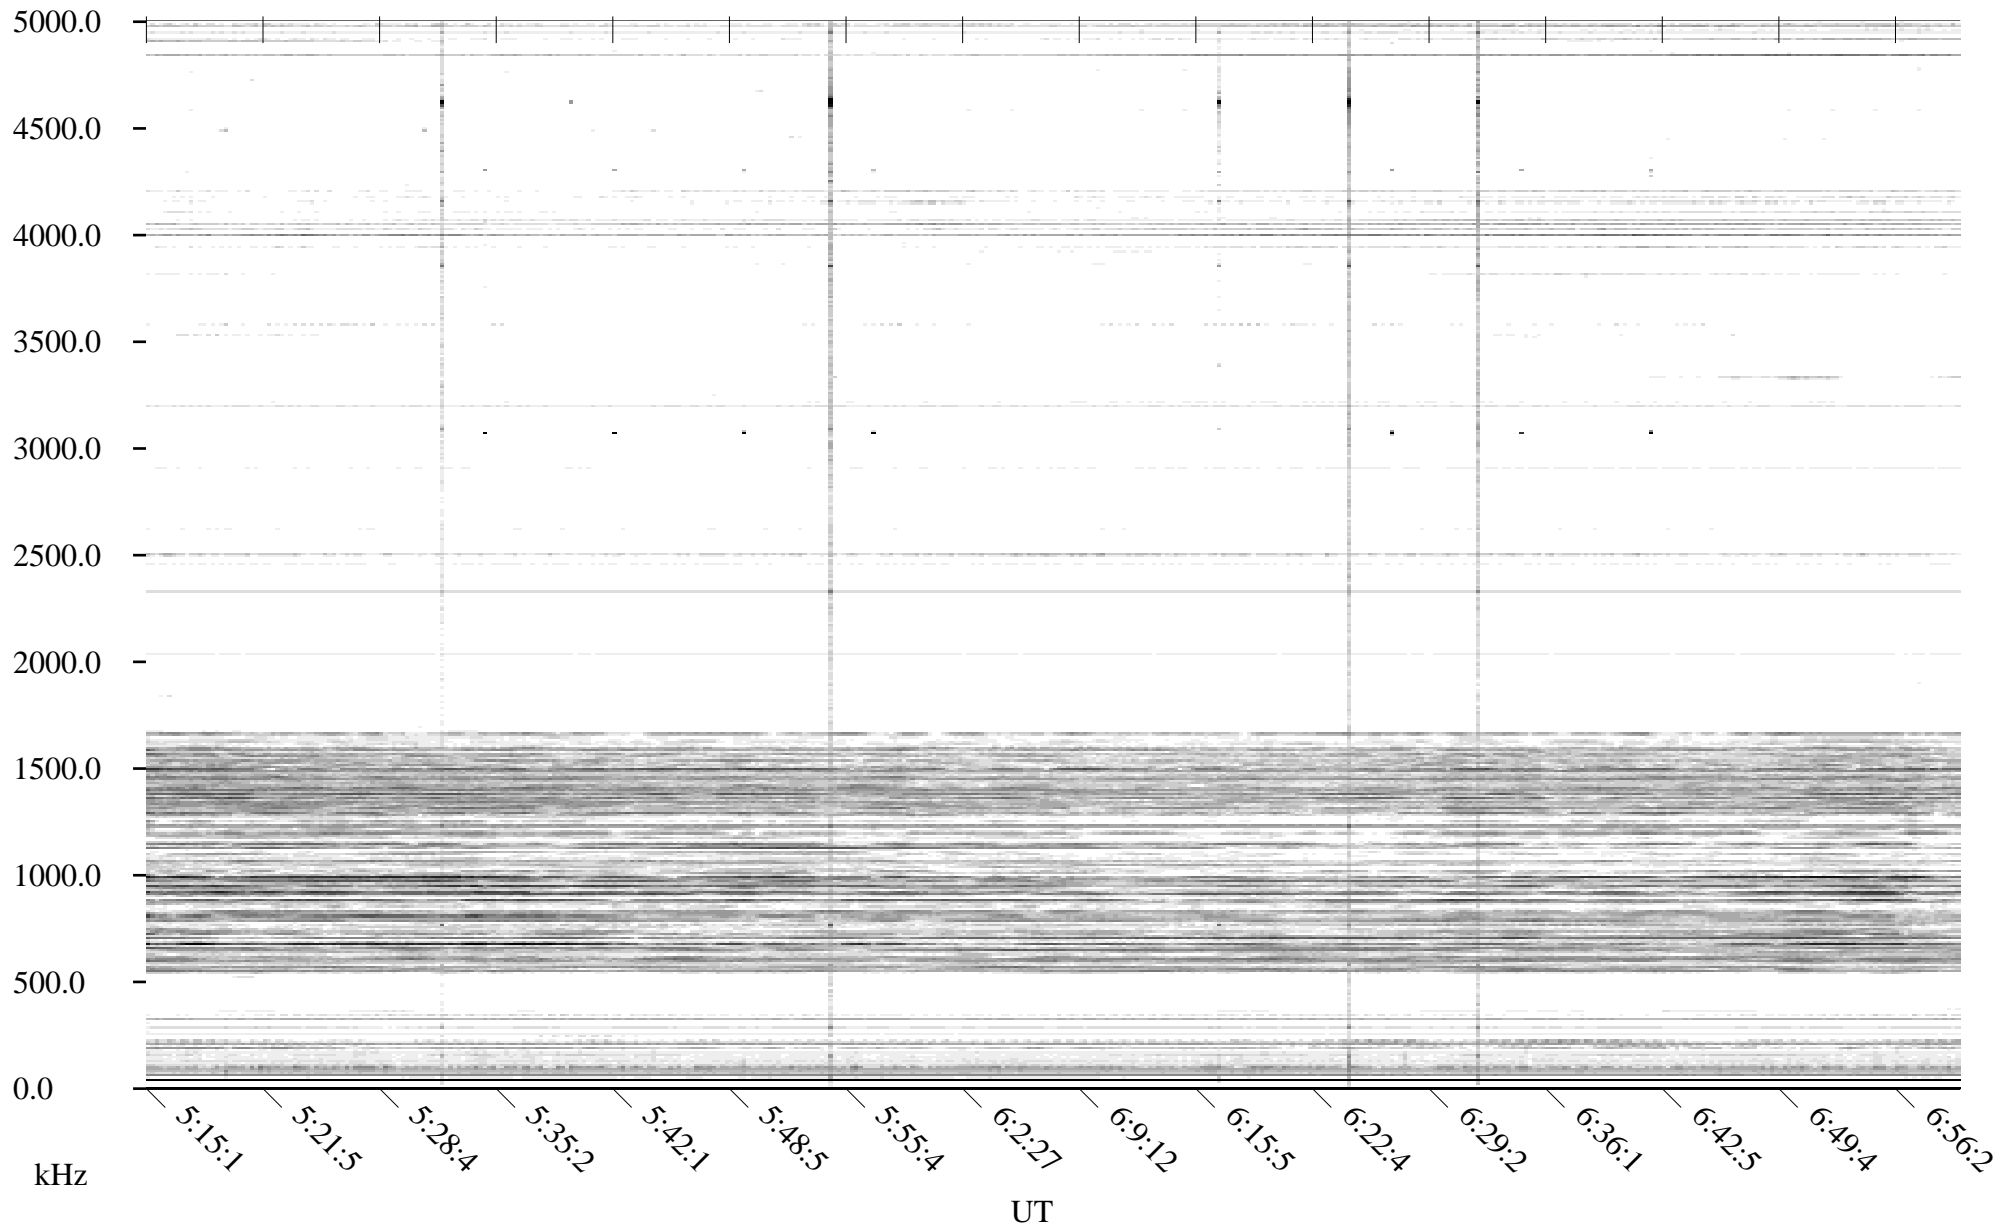

CHU02-05-22.dat.channel.1

Linear Scale Black = -100 White = -500

detail

Page 1

CHU02-05-22.dat.channel.1

Linear Scale

Black = -100

White = -500

detail

Page 2

CHU02-05-22.dat.channel.1

Linear Scale Black = -100 White = -500

detail

CHU02-05-22.dat.channel.1

Linear Scale Black = -100 White = -500

detail

Page 4

CHU02-05-22.dat.channel.1

Linear Scale

Black = -100

White = -500

detail

Page 5

CHU02-05-22.dat.channel.1

Linear Scale Black = -100 White = -500

detail

Page 6

CHU02-05-22.dat.channel.1

Linear Scale

Black = -100

White = -500

detail