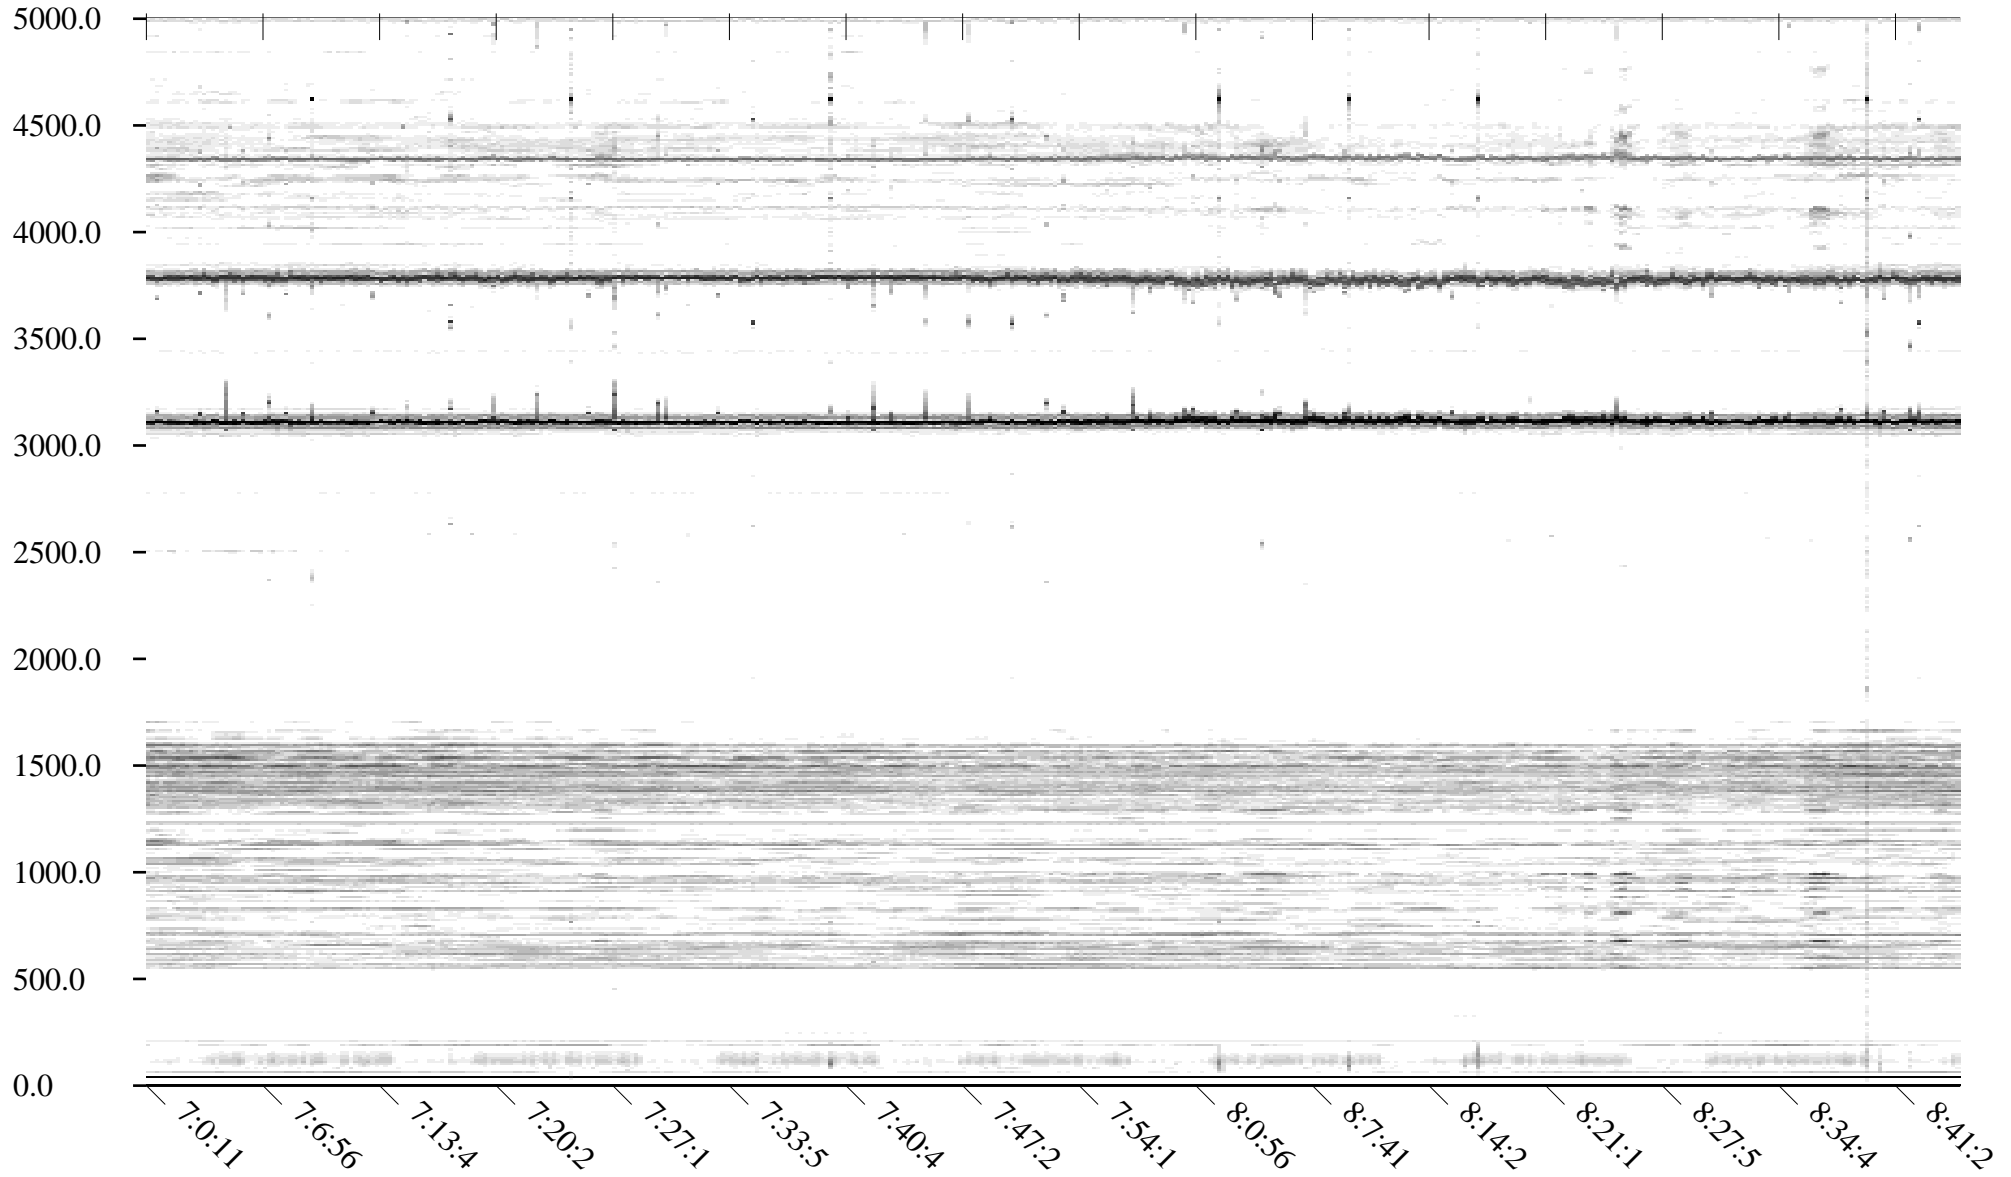

CHU02-07-20.dat.channel.1

Linear Scale Black = 0 White = -400

Page 1

CHU02-07-20.dat.channel.1

Linear Scale Black = 0 White = -400

Page 2

CHU02-07-20.dat.channel.1

Linear Scale Black = 0 White = -400

CHU02-07-20.dat.channel.1

Linear Scale Black = 0 White = -400

Page 4

CHU02-07-20.dat.channel.1

Linear Scale Black = 0 White = -400

Page 5

CHU02-07-20.dat.channel.1

Linear Scale Black = 0 White = -400

CHU02-07-20.dat.channel.1

Linear Scale Black = 0 White = -400