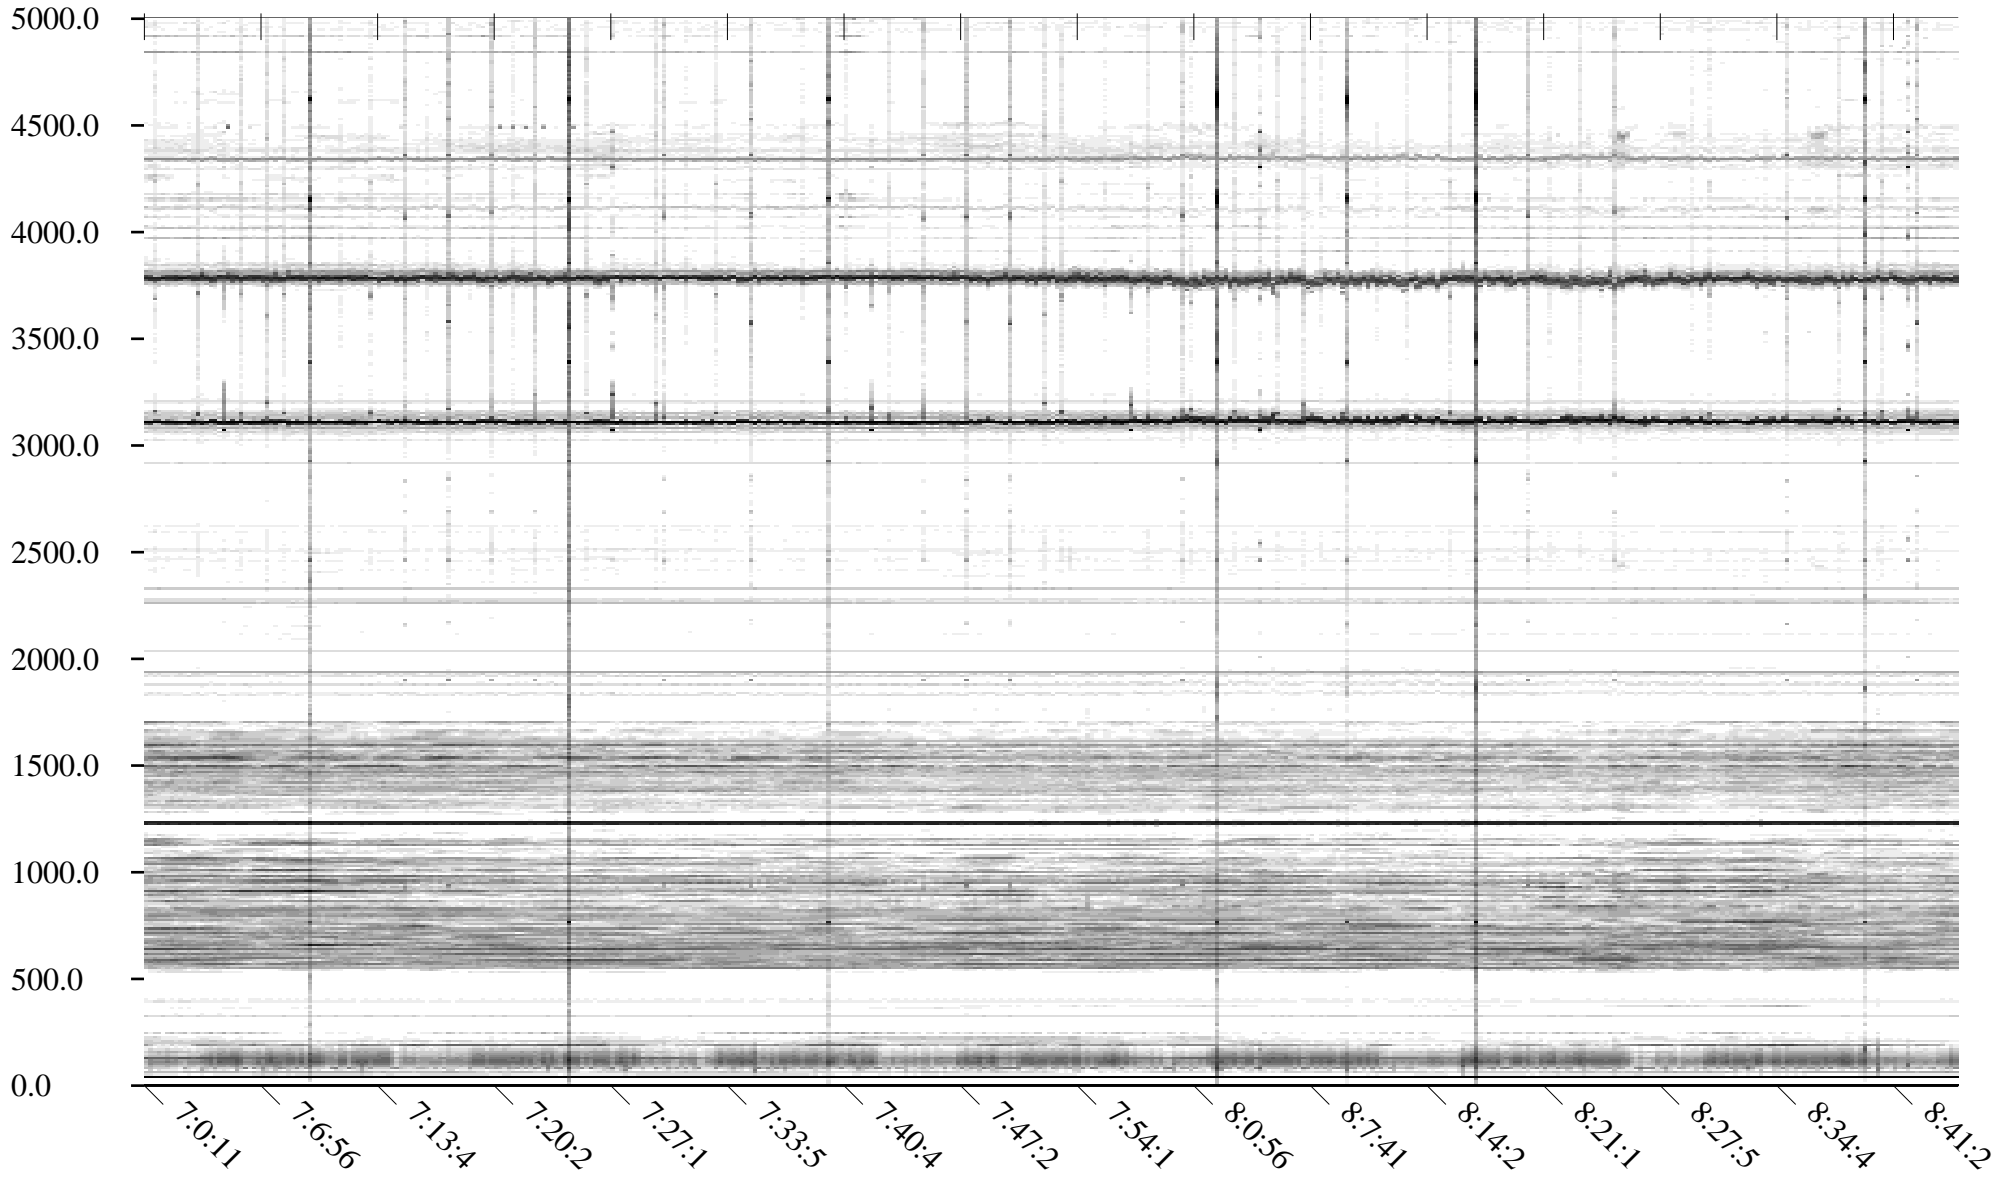

CHU02-07-20.dat.channel.2

Linear Scale Black = 0 White = -400

Page 1

CHU02-07-20.dat.channel.2

Linear Scale Black = 0 White = -400

Page 2

CHU02-07-20.dat.channel.2

Linear Scale Black = 0 White = -400

Page 3

CHU02-07-20.dat.channel.2

Linear Scale Black = 0 White = -400

Page 4

CHU02-07-20.dat.channel.2

Linear Scale Black = 0 White = -400

CHU02-07-20.dat.channel.2

Linear Scale Black = 0 White = -400

Page 6

CHU02-07-20.dat.channel.2

Linear Scale Black = 0 White = -400