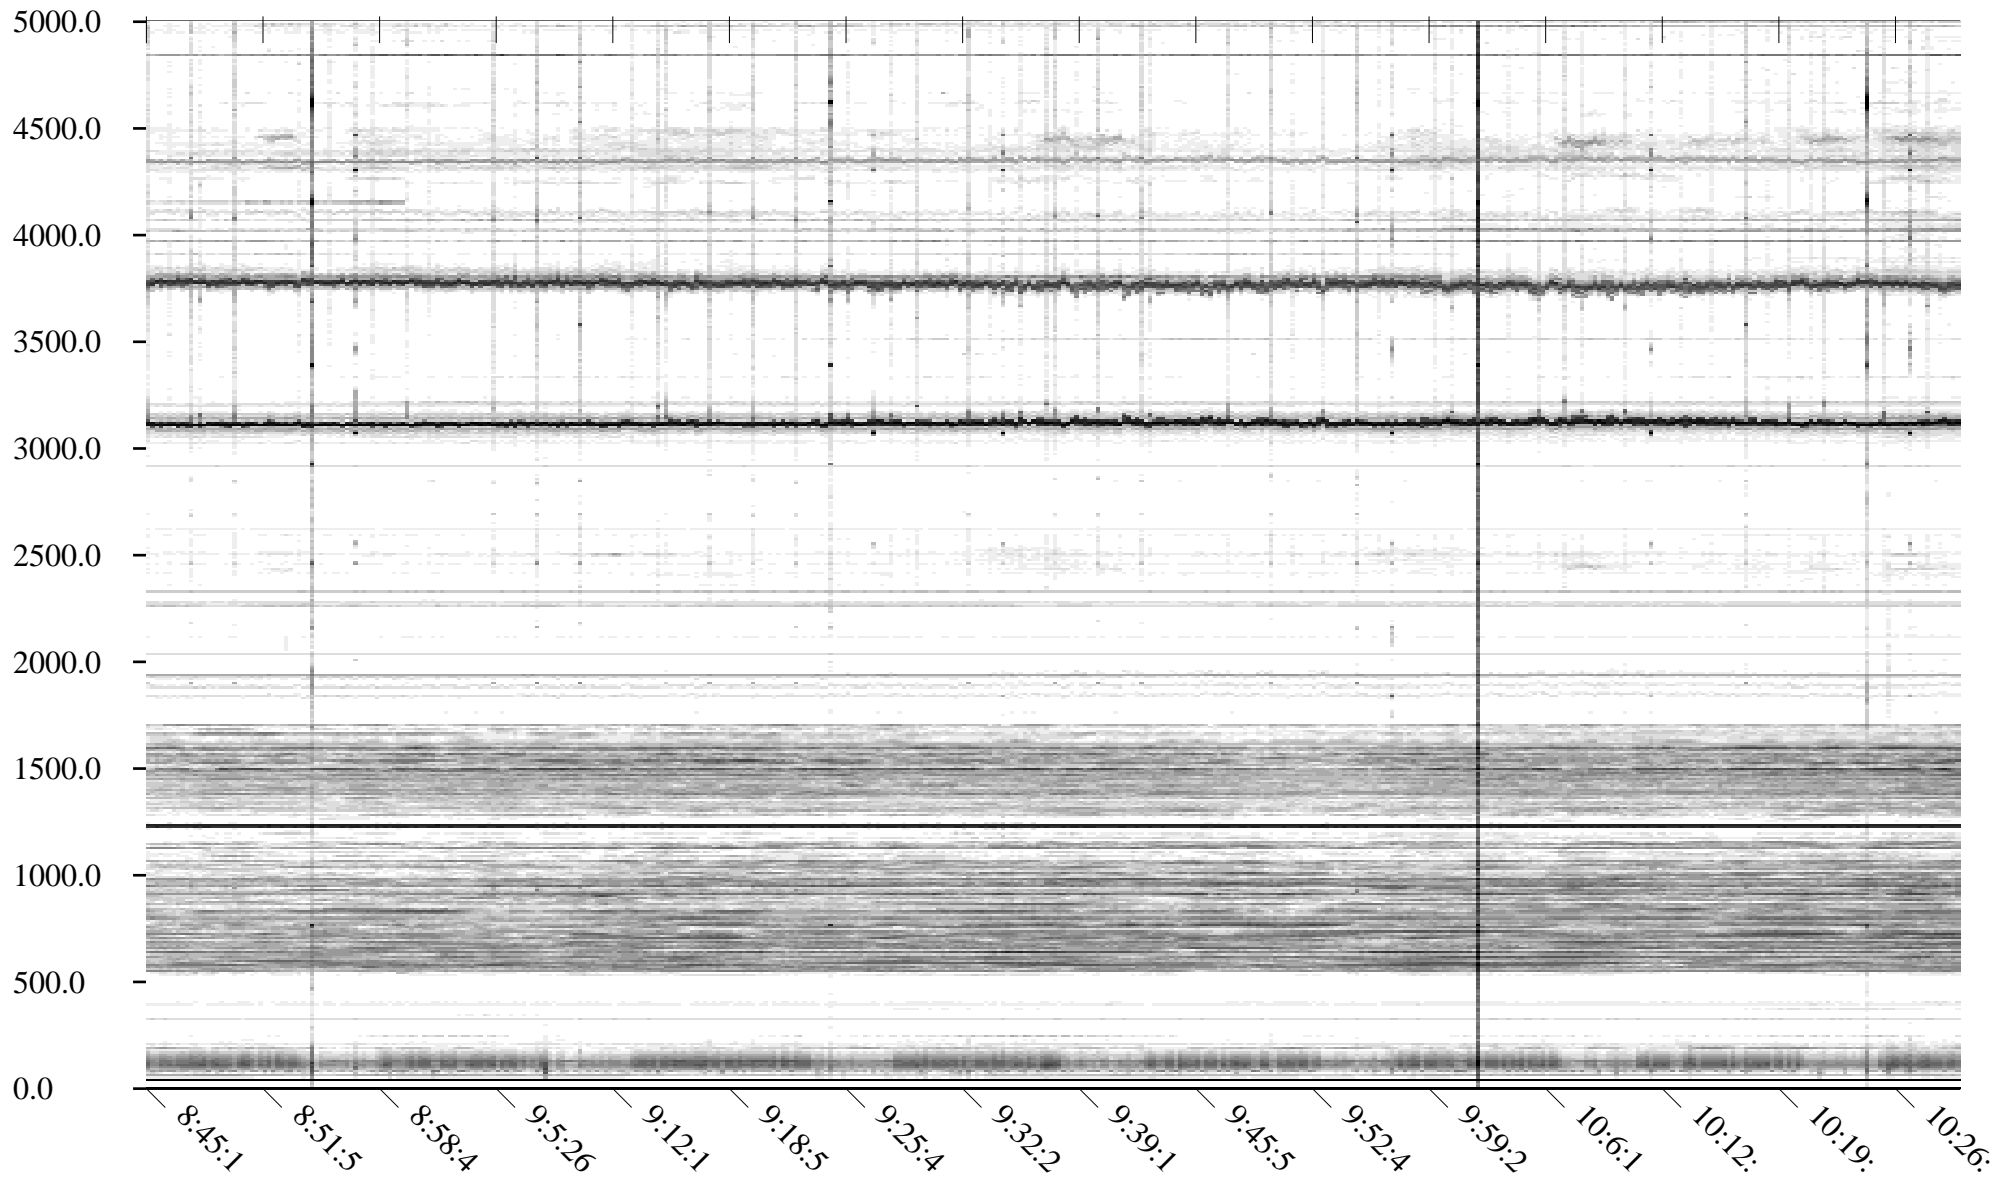

CHU02-07-20.dat.channel.2

Linear Scale Black = 0 White = -400

Page 1

CHU02-07-20.dat.channel.2

Linear Scale Black = 0 White = -400

Page 2

CHU02-07-20.dat.channel.2

Linear Scale Black = 0 White = -400

Page 3

CHU02-07-20.dat.channel.2

Linear Scale Black = 0 White = -400

Page 4

CHU02-07-20.dat.channel.2

Linear Scale Black = 0 White = -400

CHU02-07-20.dat.channel.2

Linear Scale Black = 0 White = -400

Page 6

CHU02-07-20.dat.channel.2

Linear Scale Black = 0 White = -400