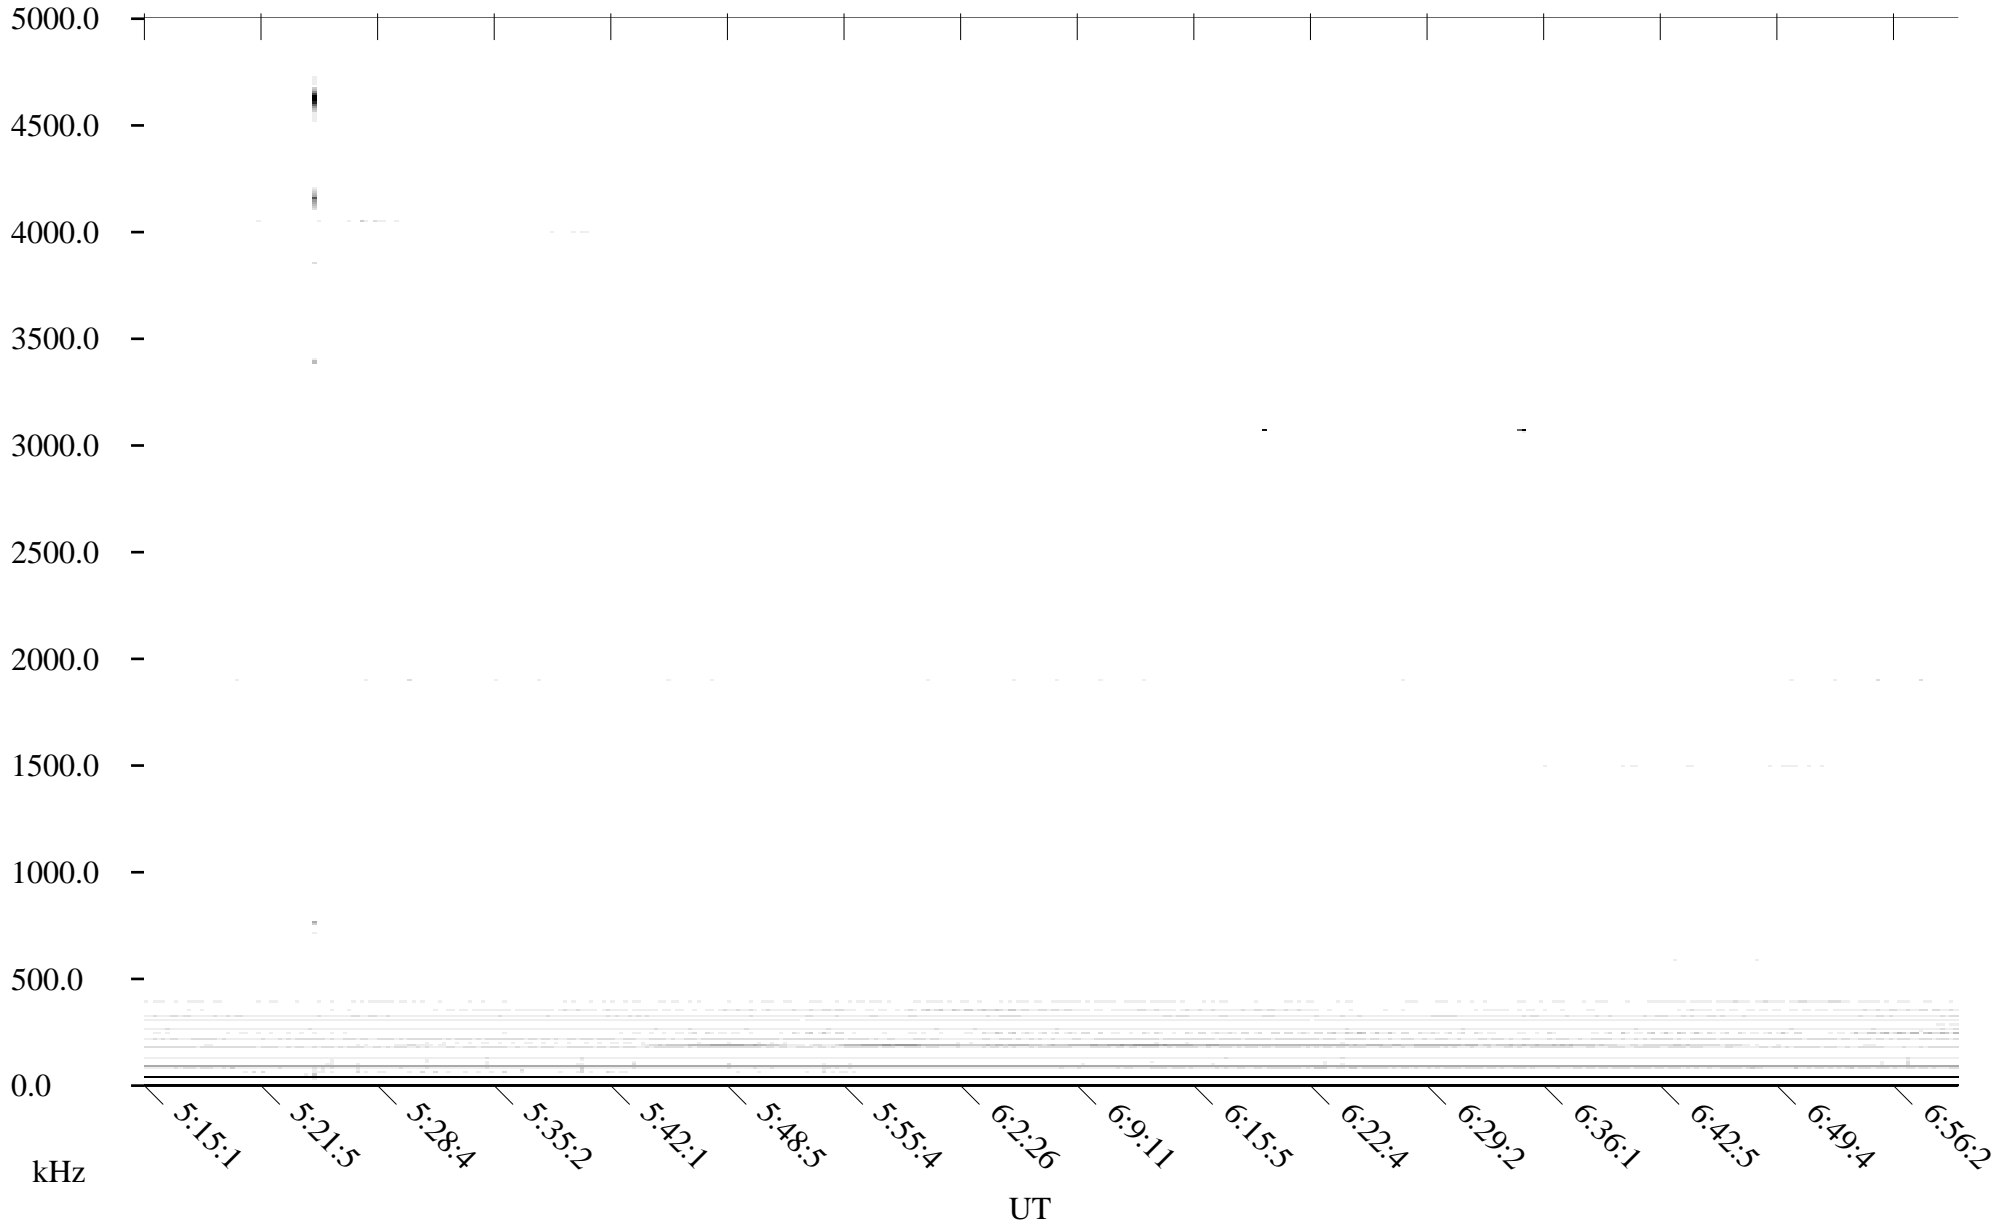

detail

Page 2

CHU02-07-21.dat.channel.2

Linear Scale

Black = -100

White = -500

detail

Page 3

CHU02-07-21.dat.channel.2

Linear Scale

Black = -100

White = -500

detail

Page 4

CHU02-07-21.dat.channel.2

Linear Scale Black = -100 White = -500

detail

CHU02-07-21.dat.channel.2

Linear Scale

Black = -100

White = -500

detail

Page 6

CHU02-07-21.dat.channel.2

Linear Scale

Black = -100

White = -500

detail