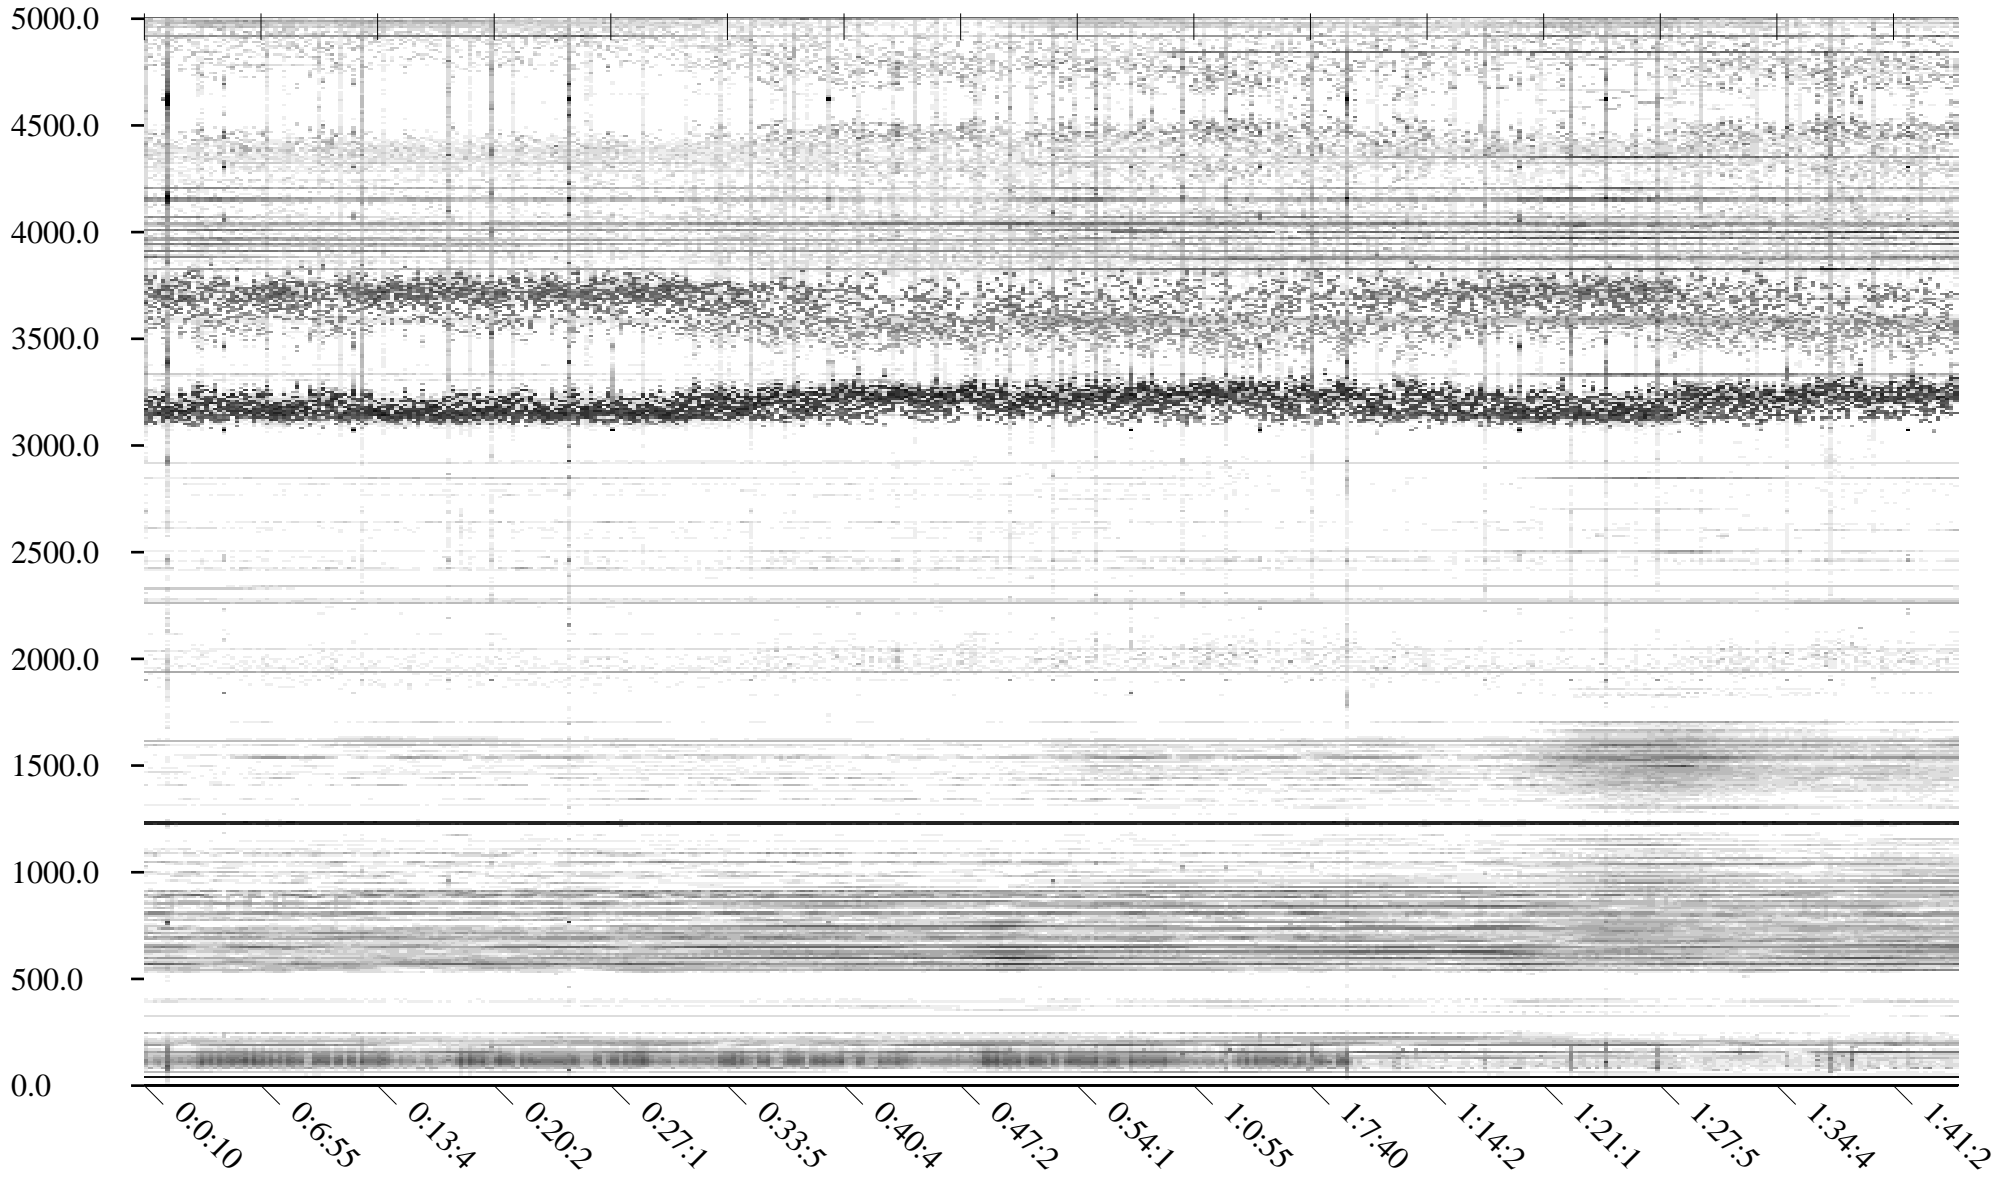

CHU02-09-20.dat.channel.2

Linear Scale Black = 0 White = -400

CHU02-09-20.dat.channel.2

Linear Scale Black = 0 White = -400

Page 2

CHU02-09-20.dat.channel.2

Linear Scale Black = 0 White = -400

CHU02-09-20.dat.channel.2

Linear Scale Black = 0 White = -400

Page 4

CHU02-09-20.dat.channel.2

Linear Scale Black = 0 White = -400

CHU02-09-20.dat.channel.2

Linear Scale Black = 0 White = -400

Page 6

CHU02-09-20.dat.channel.2

Linear Scale Black = 0 White = -400