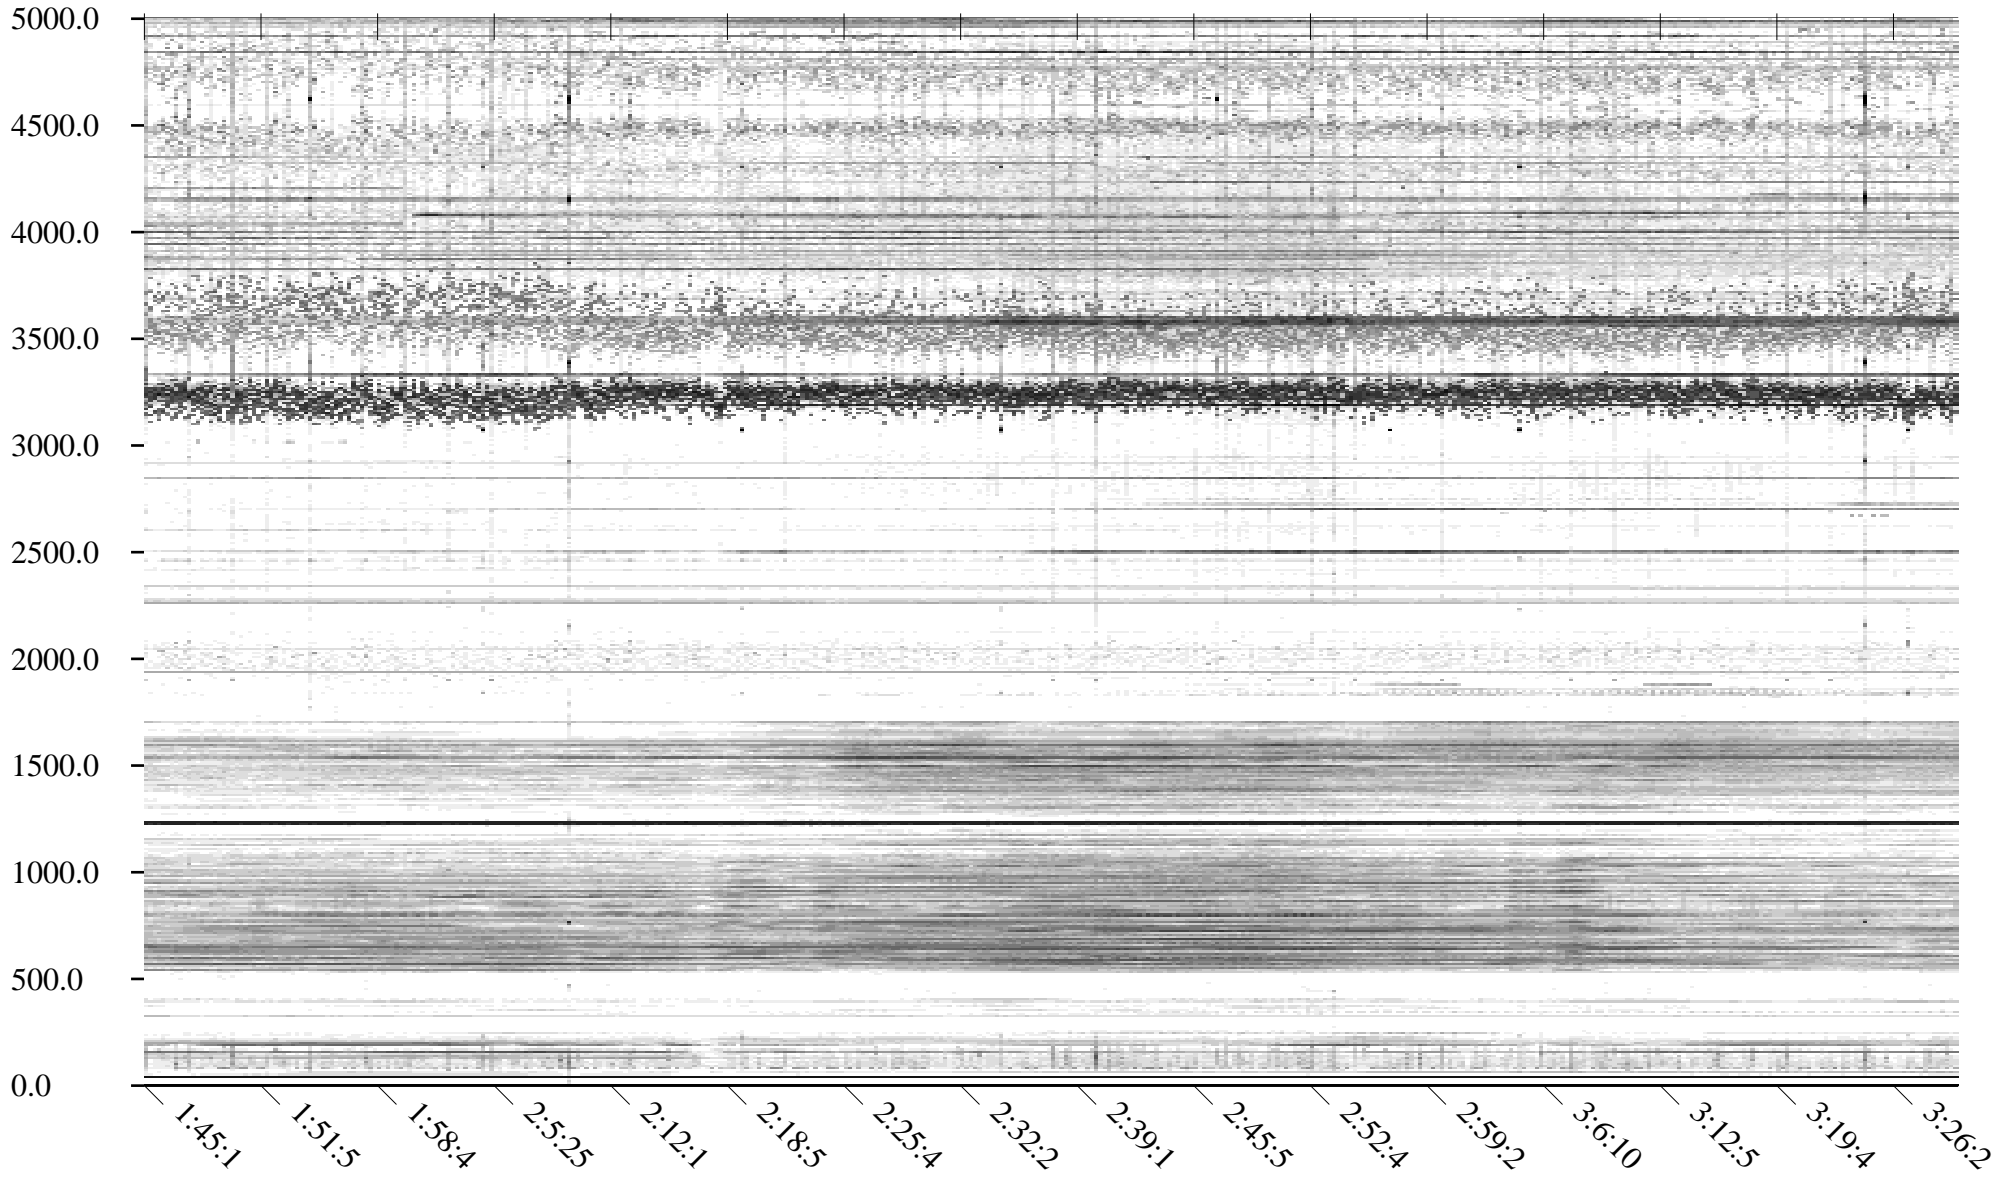

CHU02-09-20.dat.channel.2

Linear Scale Black = 0 White = -400

CHU02-09-20.dat.channel.2

Linear Scale Black = 0 White = -400

Page 2

CHU02-09-20.dat.channel.2

Linear Scale Black = 0 White = -400

CHU02-09-20.dat.channel.2

Linear Scale Black = 0 White = -400

Page 4

CHU02-09-20.dat.channel.2

Linear Scale Black = 0 White = -400

CHU02-09-20.dat.channel.2

Linear Scale Black = 0 White = -400

Page 6

CHU02-09-20.dat.channel.2

Linear Scale Black = 0 White = -400