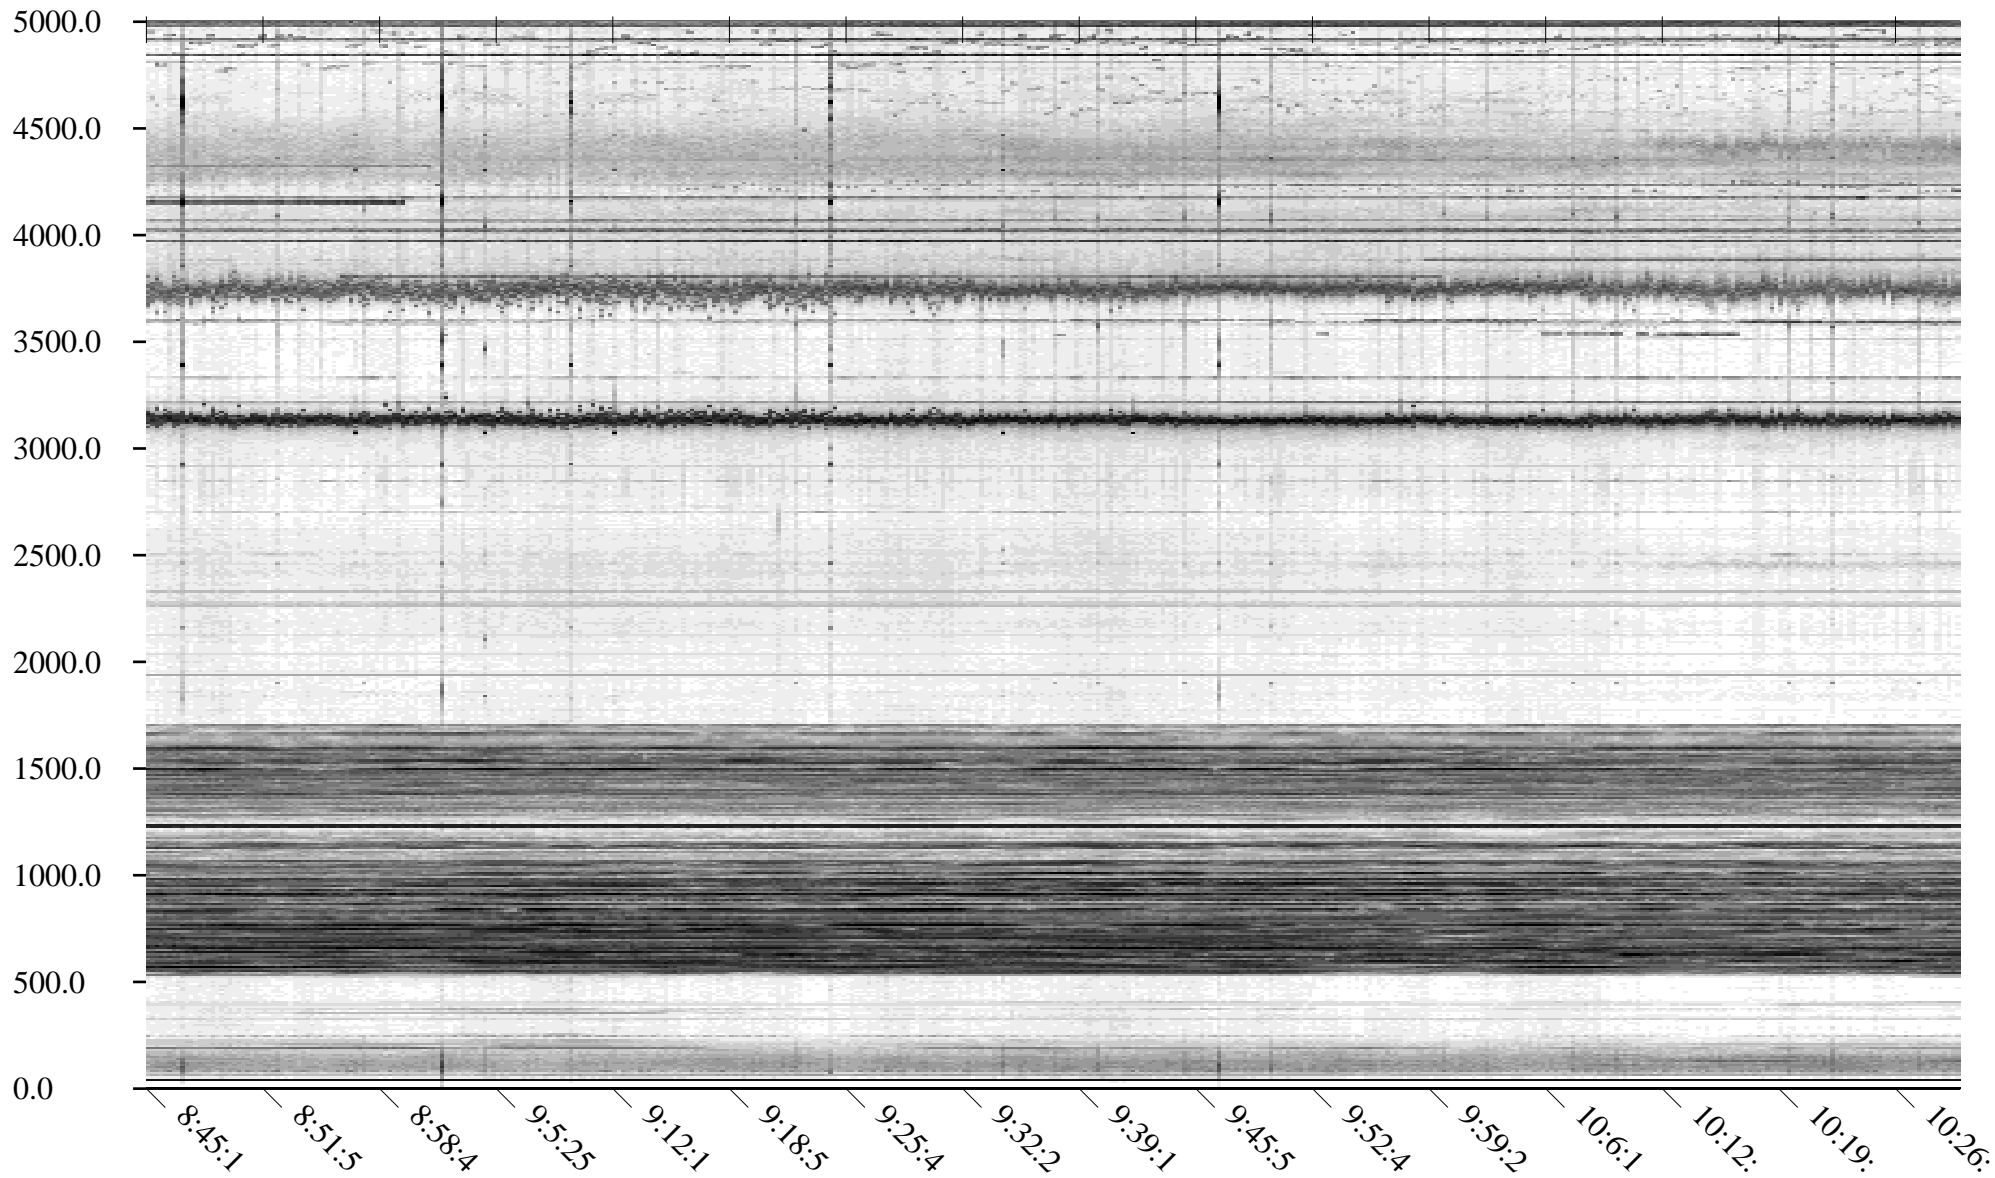

CHU02-09-20.dat.channel.2

Linear Scale Black = 0 White = -400

CHU02-09-20.dat.channel.2

Linear Scale Black = 0 White = -400

Page 2

CHU02-09-20.dat.channel.2

Linear Scale Black = 0 White = -400

CHU02-09-20.dat.channel.2

Linear Scale Black = 0 White = -400

Page 4

CHU02-09-20.dat.channel.2

Linear Scale Black = 0 White = -400

CHU02-09-20.dat.channel.2

Linear Scale Black = 0 White = -400

Page 6

CHU02-09-20.dat.channel.2

Linear Scale Black = 0 White = -400