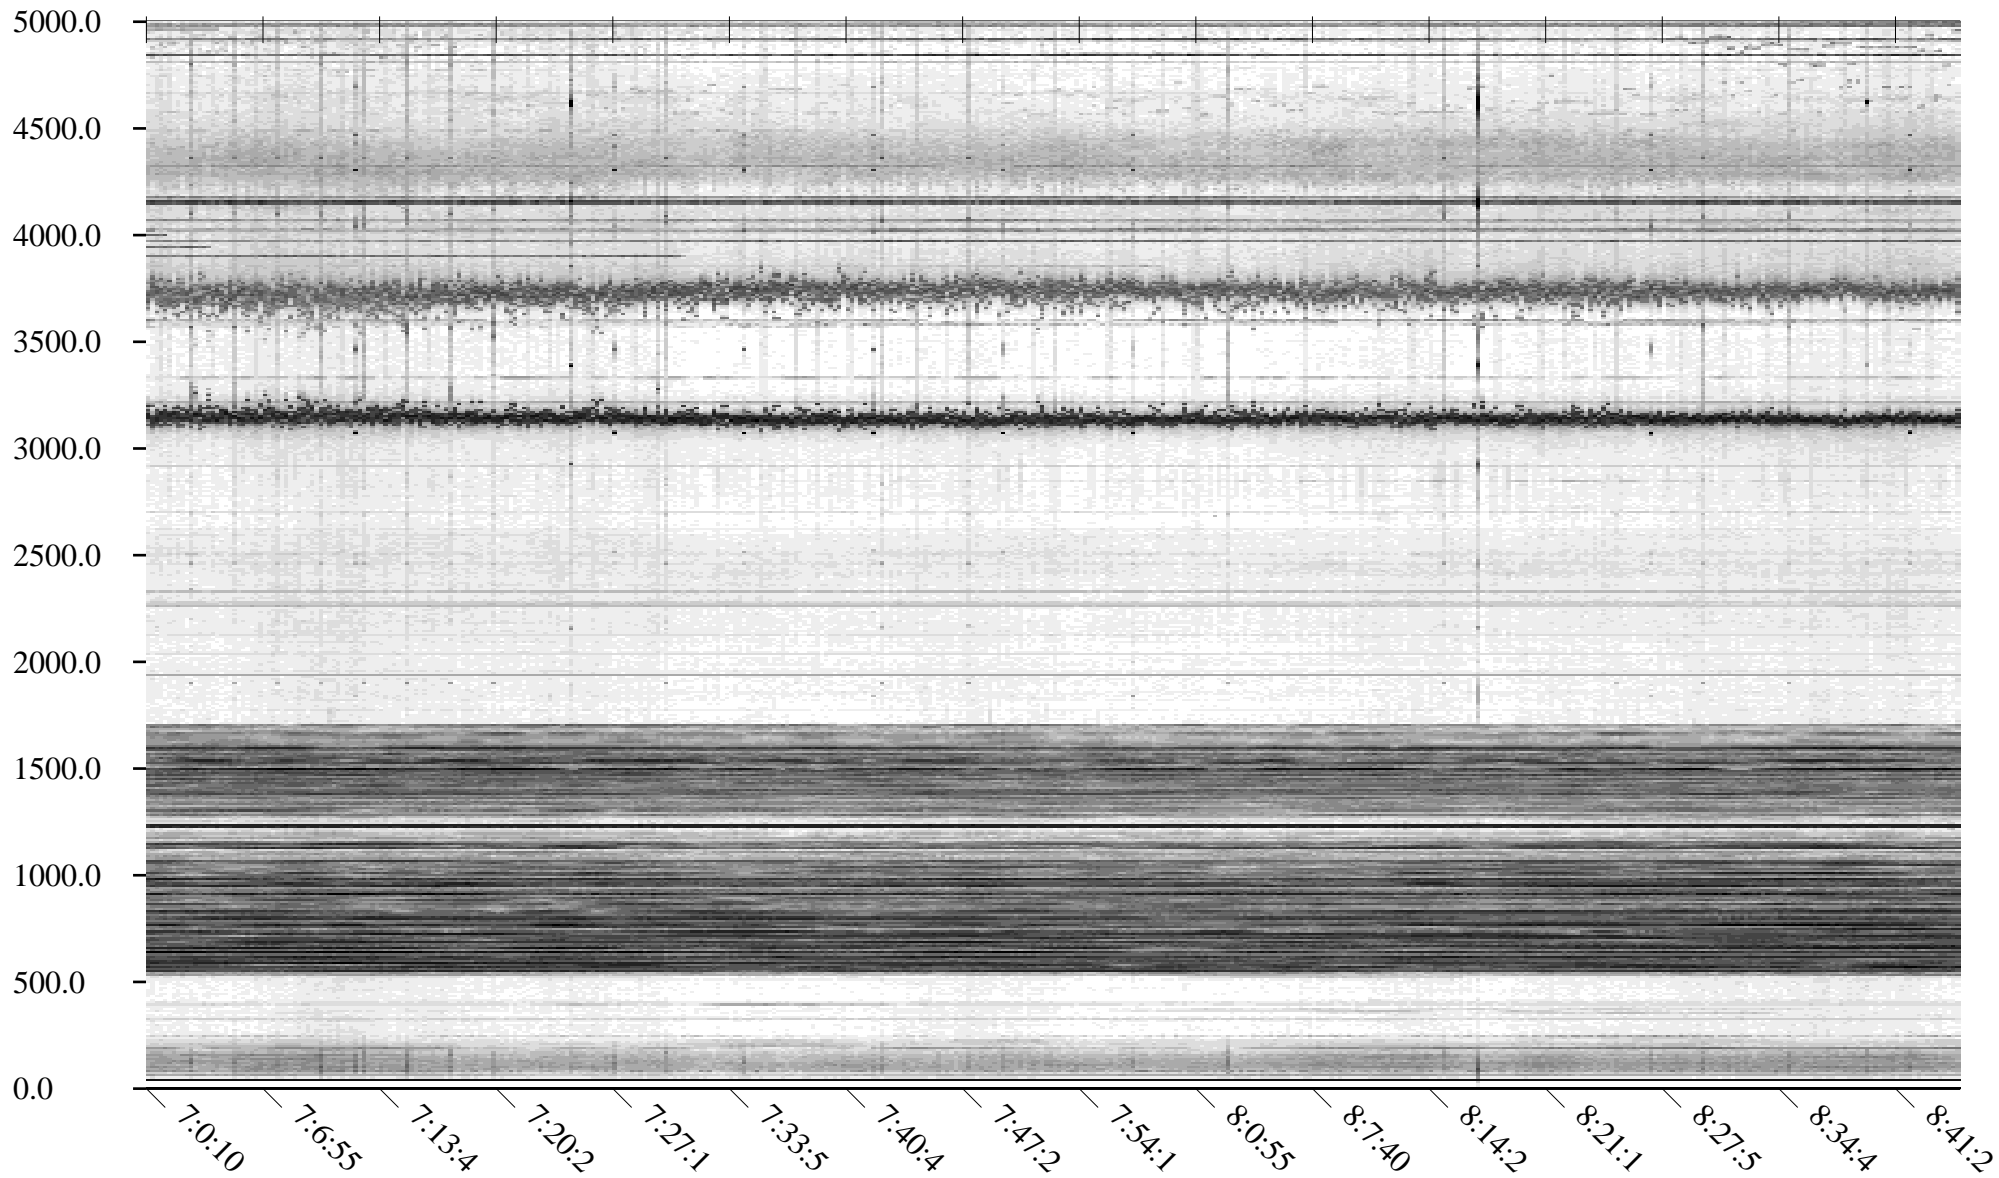

CHU02-09-20.dat.channel.2

Linear Scale Black = 0 White = -400

CHU02-09-20.dat.channel.2

Linear Scale Black = 0 White = -400

Page 2

CHU02-09-20.dat.channel.2

Linear Scale Black = 0 White = -400

CHU02-09-20.dat.channel.2

Linear Scale Black = 0 White = -400

Page 4

CHU02-09-20.dat.channel.2

Linear Scale Black = 0 White = -400

CHU02-09-20.dat.channel.2

Linear Scale Black = 0 White = -400

Page 6

CHU02-09-20.dat.channel.2

Linear Scale Black = 0 White = -400