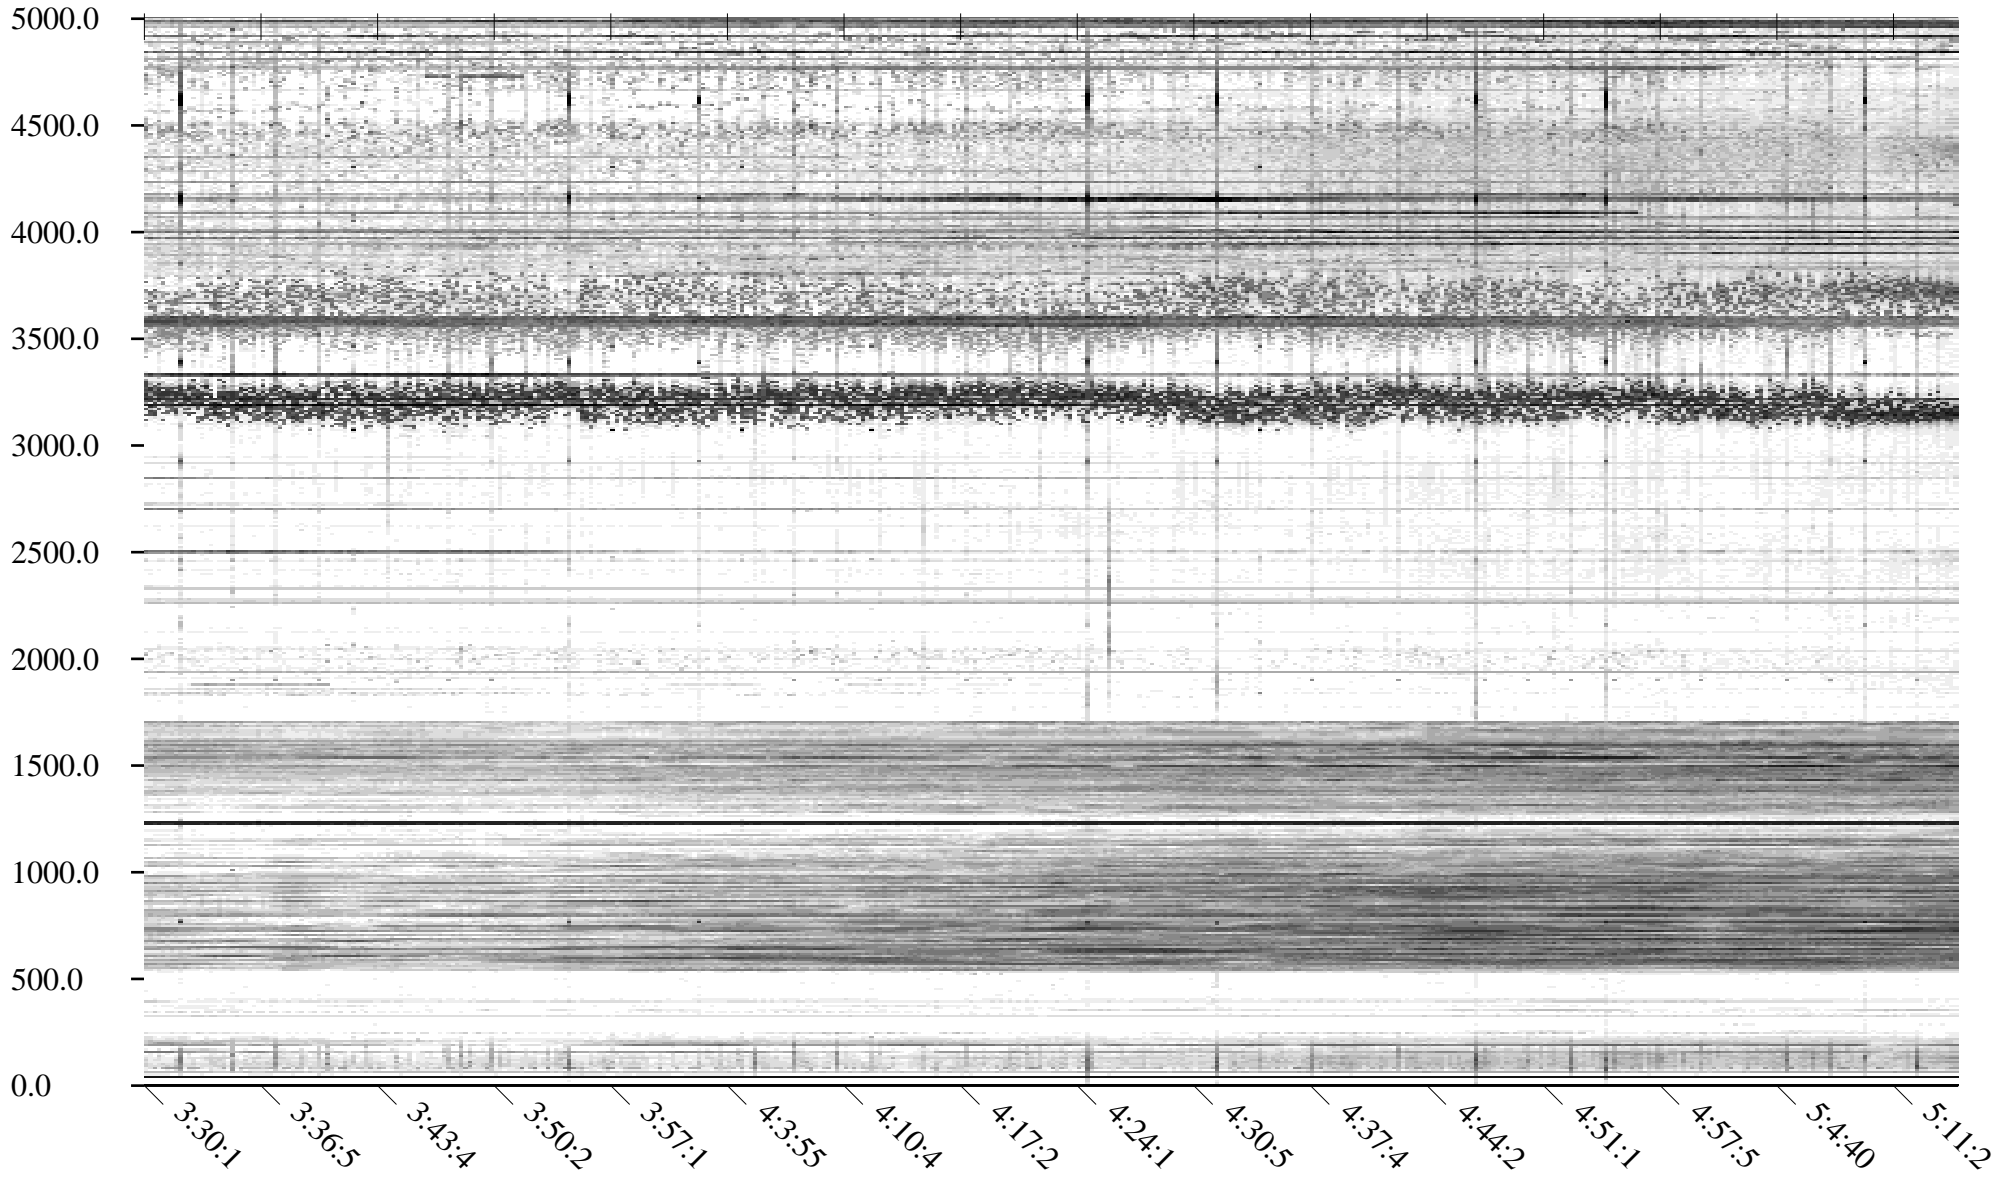

CHU02-09-20.dat.channel.2

Linear Scale Black = 0 White = -400

CHU02-09-20.dat.channel.2

Linear Scale Black = 0 White = -400

Page 2

CHU02-09-20.dat.channel.2

Linear Scale Black = 0 White = -400

CHU02-09-20.dat.channel.2

Linear Scale Black = 0 White = -400

Page 4

CHU02-09-20.dat.channel.2

Linear Scale Black = 0 White = -400

CHU02-09-20.dat.channel.2

Linear Scale Black = 0 White = -400

Page 6

CHU02-09-20.dat.channel.2

Linear Scale Black = 0 White = -400