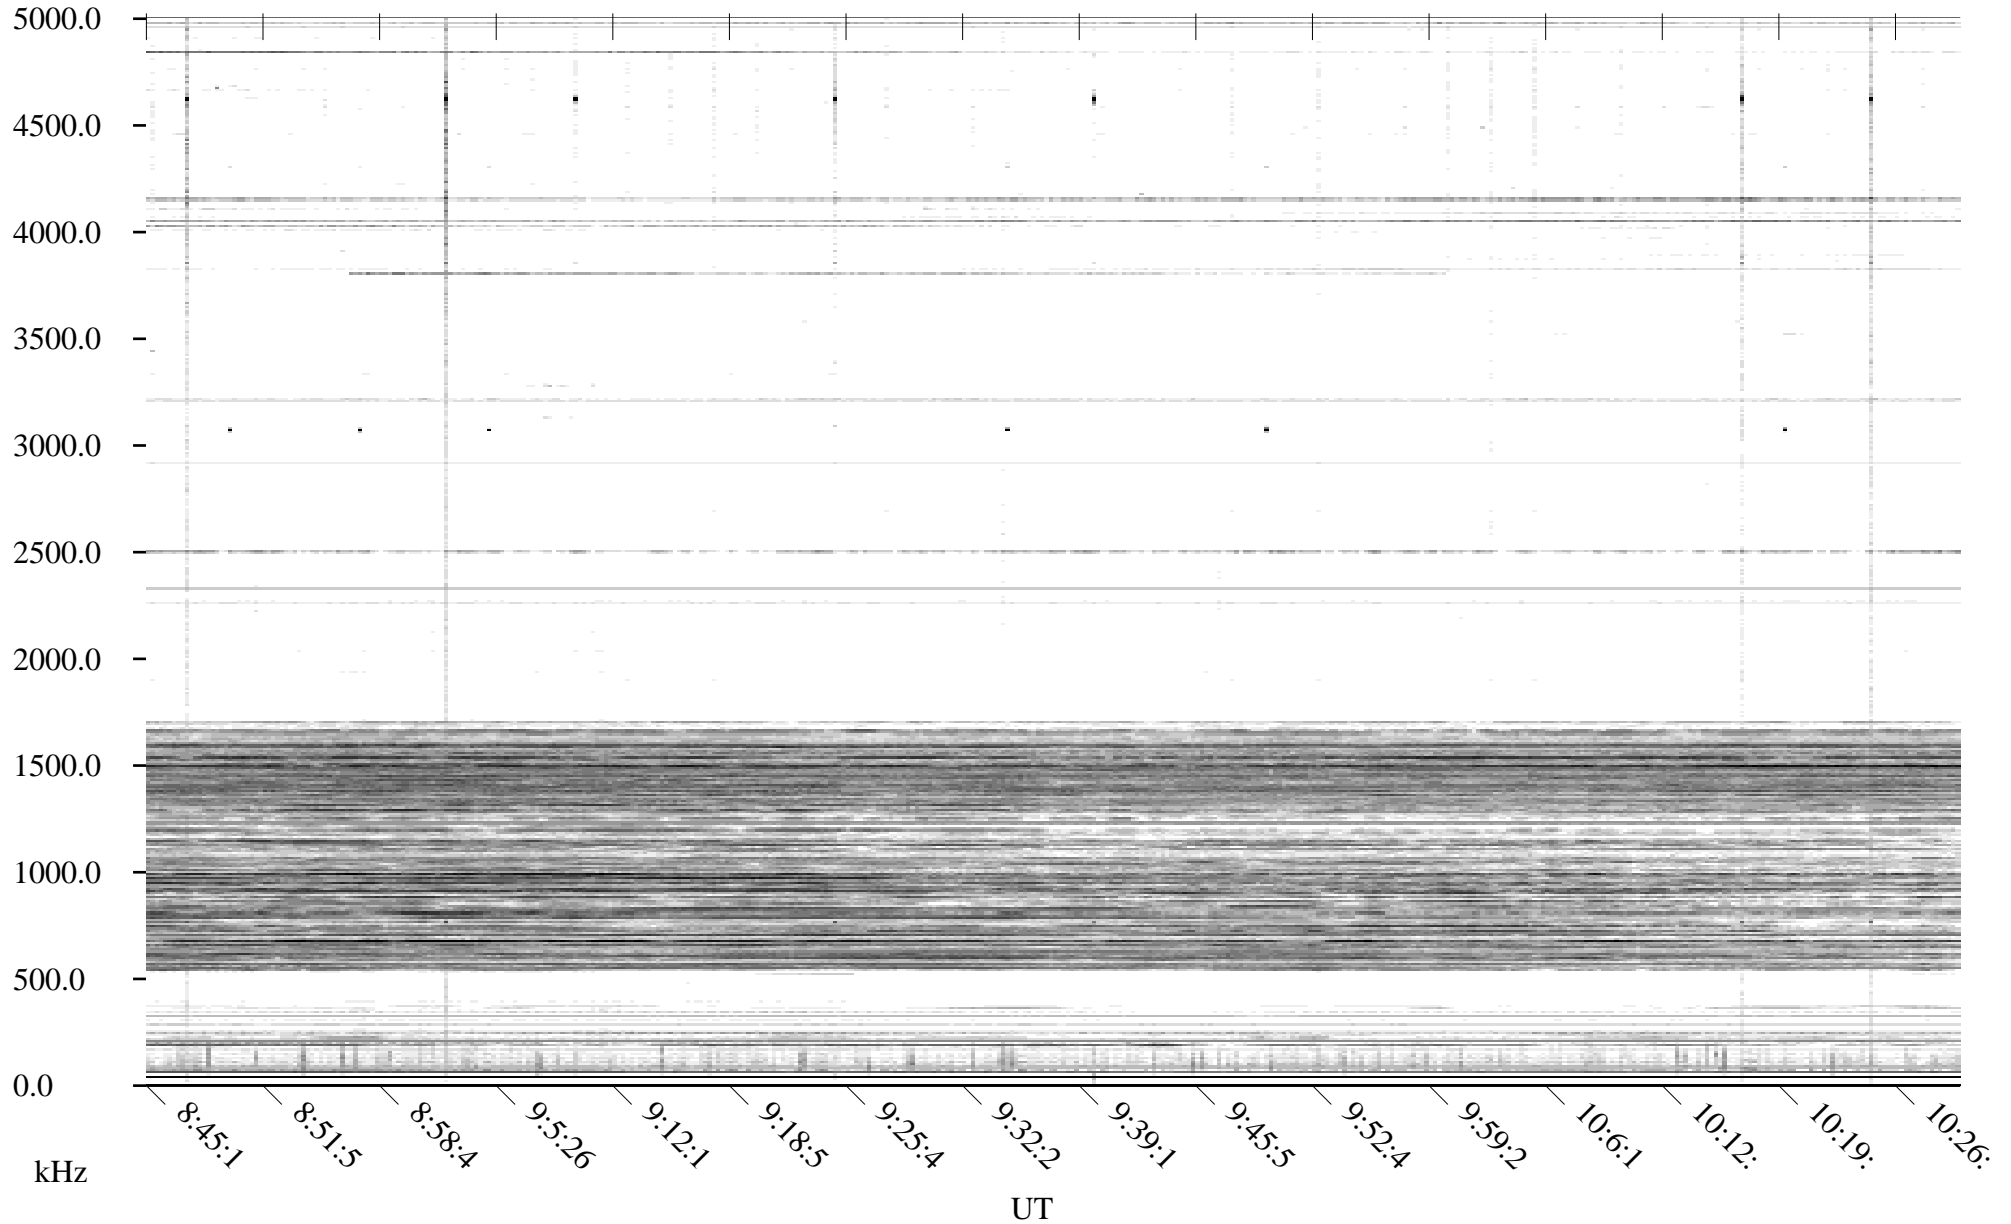

CHU02-09-21.dat.channel.1

Linear Scale Black = -100 White = -500

detail

CHU02-09-21.dat.channel.1

Linear Scale Black = -100 White = -500

detail

CHU02-09-21.dat.channel.1

Linear Scale Black = -100 White = -500

detail

CHU02-09-21.dat.channel.1

Linear Scale Black = -100 White = -500

detail

CHU02-09-21.dat.channel.1

Linear Scale

Black = -100

White = -500

detail

Page 5

CHU02-09-21.dat.channel.1

Linear Scale Black = -100 White = -500

detail

CHU02-09-21.dat.channel.1

Linear Scale Black = -100 White = -500

detail