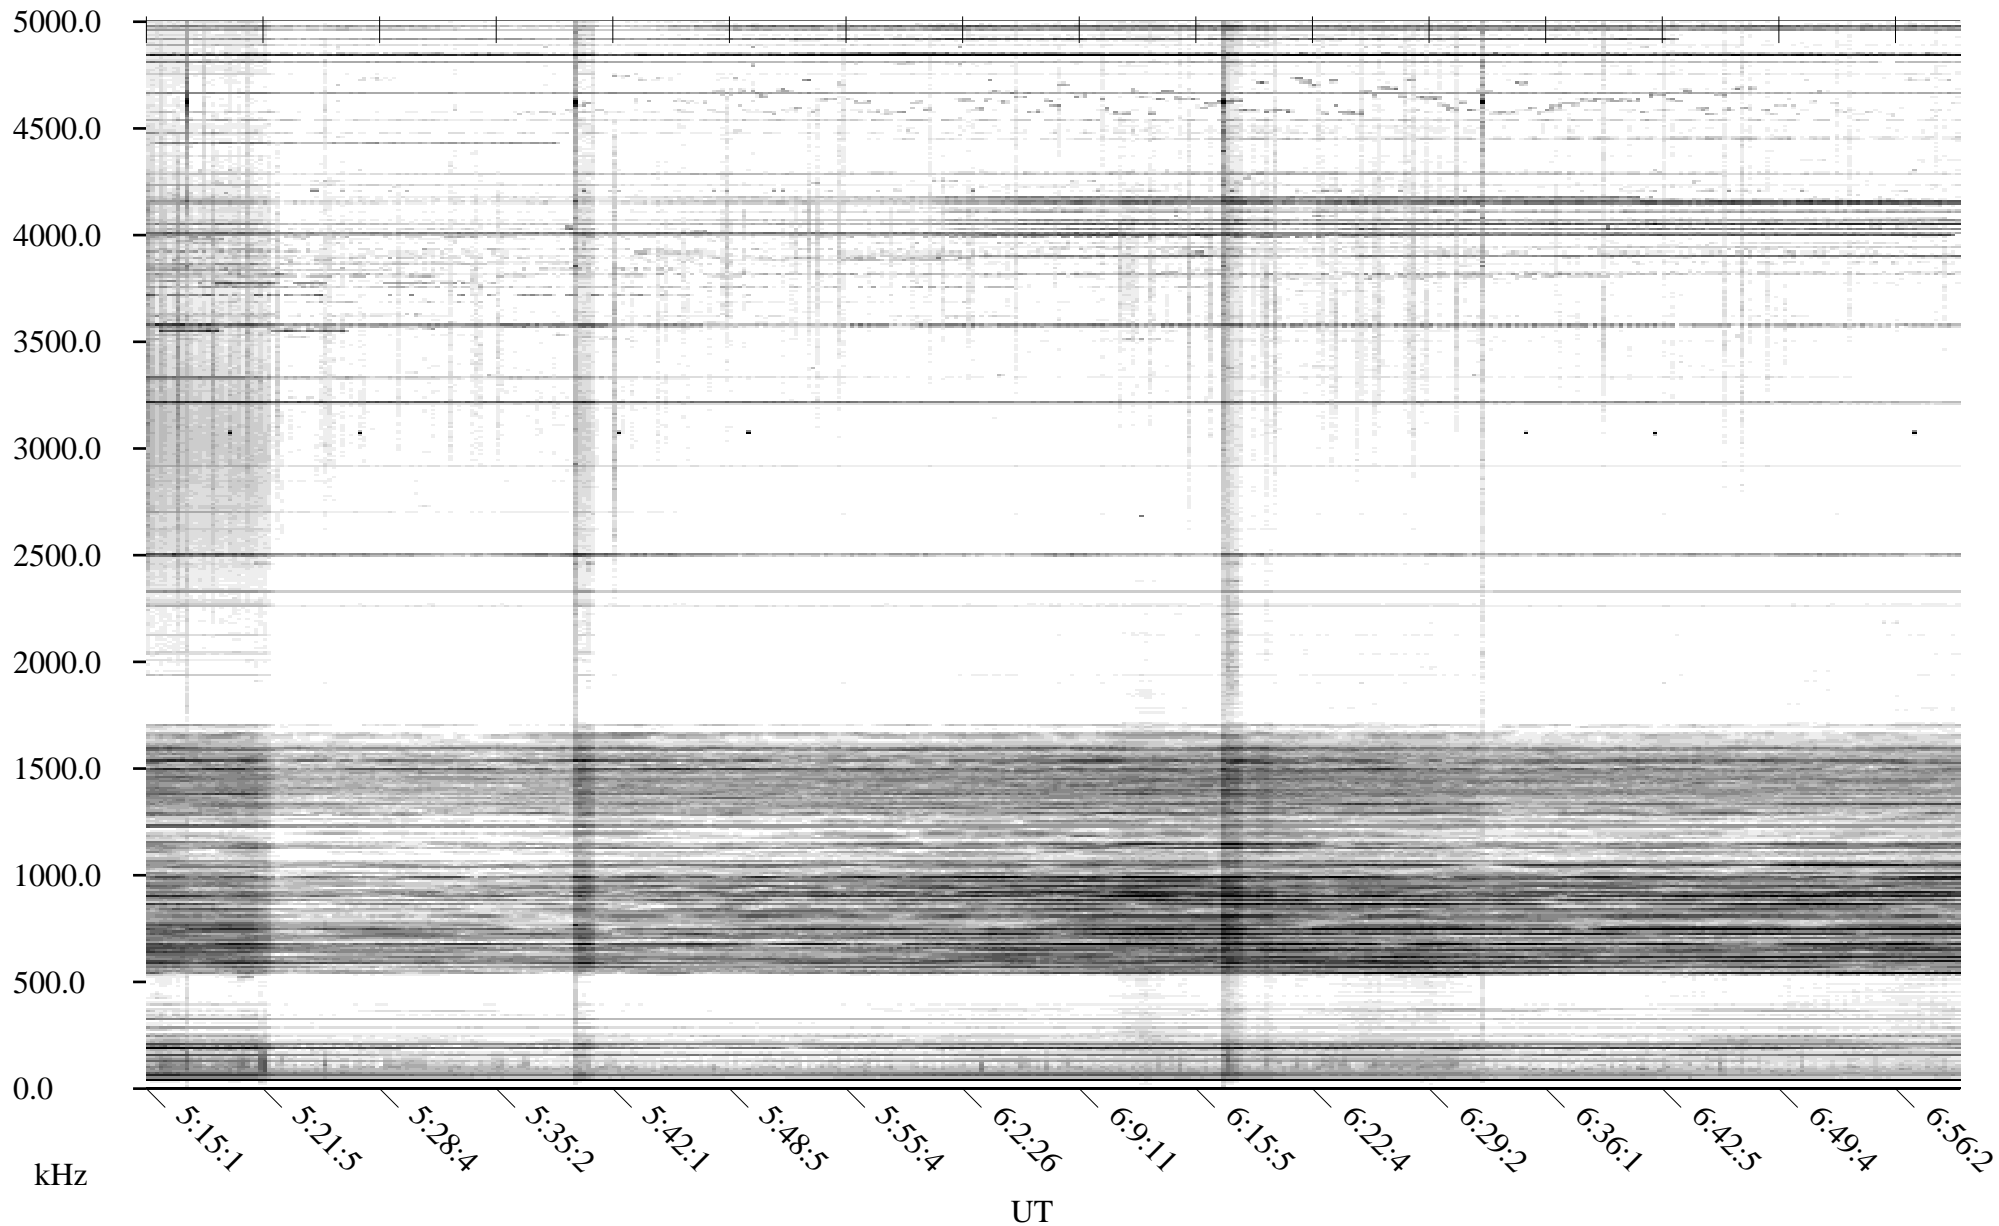

CHU02-09-21.dat.channel.1

Linear Scale Black = -100 White = -500

detail

CHU02-09-21.dat.channel.1

Linear Scale Black = -100 White = -500

detail

CHU02-09-21.dat.channel.1

Linear Scale Black = -100 White = -500

detail

CHU02-09-21.dat.channel.1

Linear Scale Black = -100 White = -500

detail

CHU02-09-21.dat.channel.1

Linear Scale

Black = -100

White = -500

detail

Page 5

CHU02-09-21.dat.channel.1

Linear Scale Black = -100 White = -500

detail

CHU02-09-21.dat.channel.1

Linear Scale Black = -100 White = -500

detail