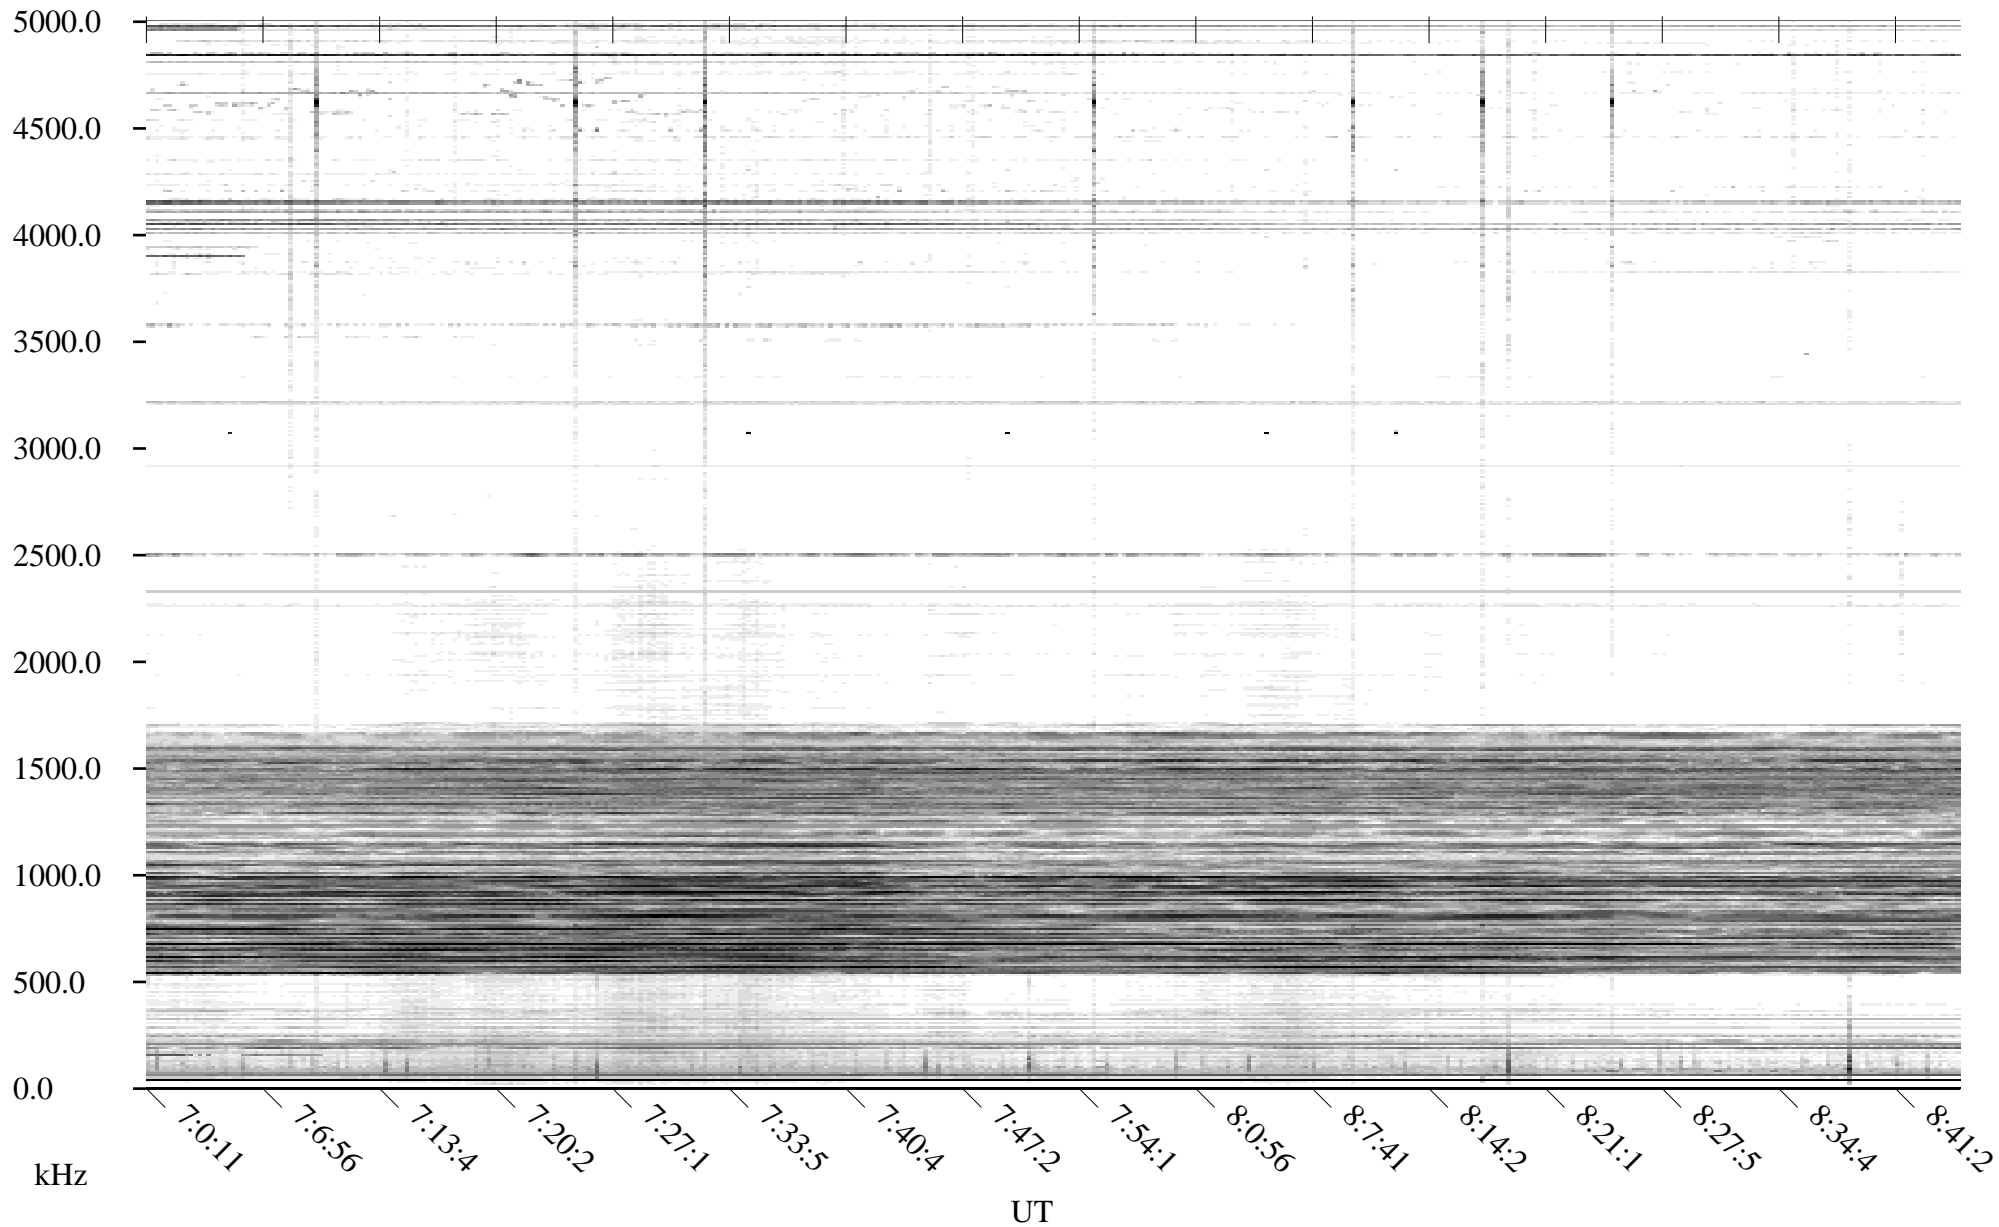

CHU02-09-21.dat.channel.1

Linear Scale Black = -100 White = -500

detail

CHU02-09-21.dat.channel.1

Linear Scale Black = -100 White = -500

detail

CHU02-09-21.dat.channel.1

Linear Scale Black = -100 White = -500

detail

CHU02-09-21.dat.channel.1

Linear Scale Black = -100 White = -500

detail

CHU02-09-21.dat.channel.1

Linear Scale

Black = -100

White = -500

detail

Page 5

CHU02-09-21.dat.channel.1

Linear Scale Black = -100 White = -500

detail

CHU02-09-21.dat.channel.1

Linear Scale Black = -100 White = -500

detail