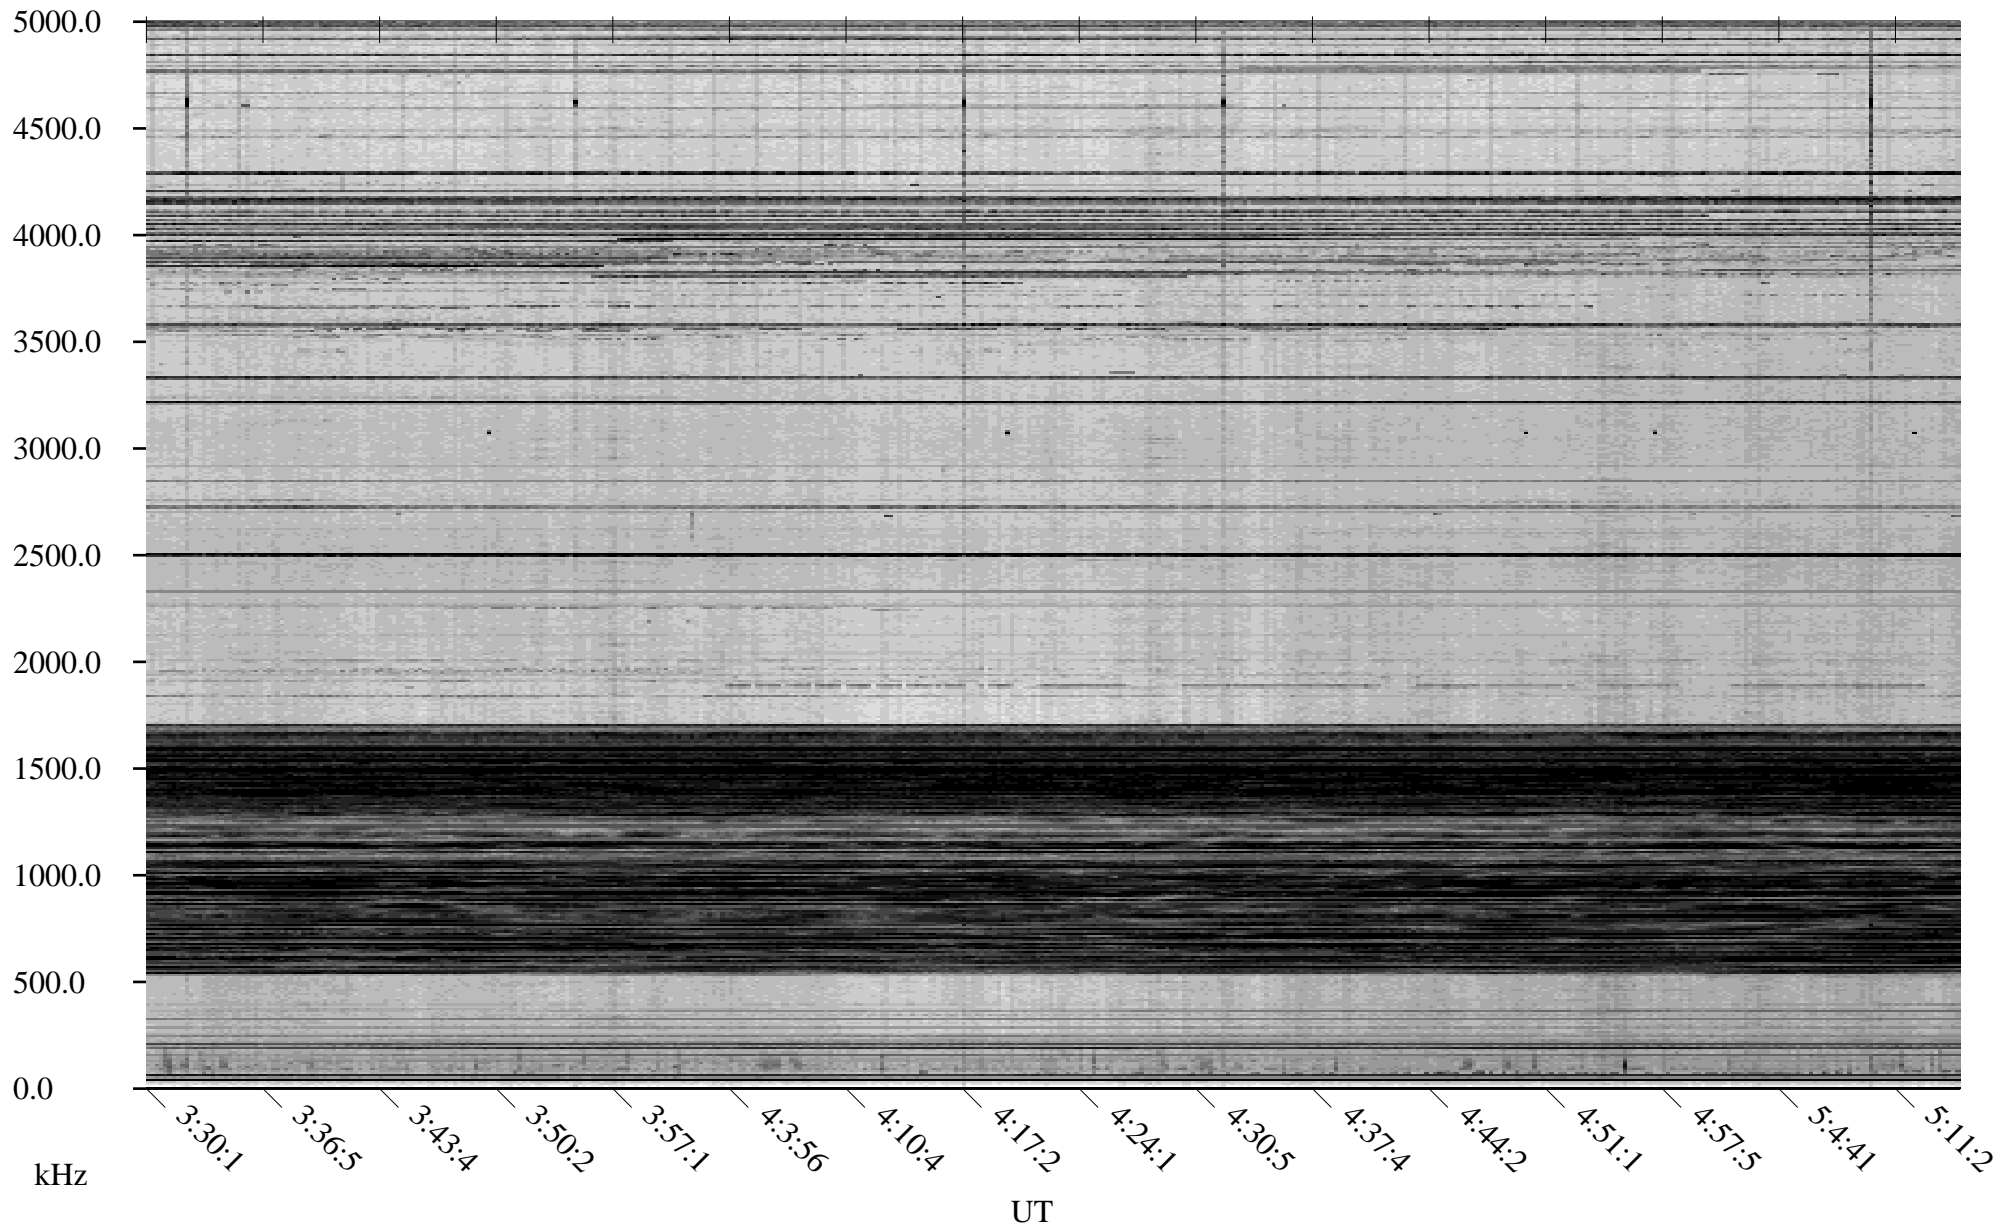

CHU02-10-21.dat.channel.1

Linear Scale Black = -100 White = -500

detail

Page 1

CHU02-10-21.dat.channel.1

Linear Scale Black = -100 White = -500

detail

Page 2

CHU02-10-21.dat.channel.1

Linear Scale Black = -100 White = -500

detail

Page 3

CHU02-10-21.dat.channel.1

Linear Scale Black = -100 White = -500

detail

CHU02-10-21.dat.channel.1

Linear Scale Black = -100 White = -500

detail

Page 5

CHU02-10-21.dat.channel.1

Linear Scale Black = -100 White = -500

detail

CHU02-10-21.dat.channel.1

Linear Scale Black = -100 White = -500