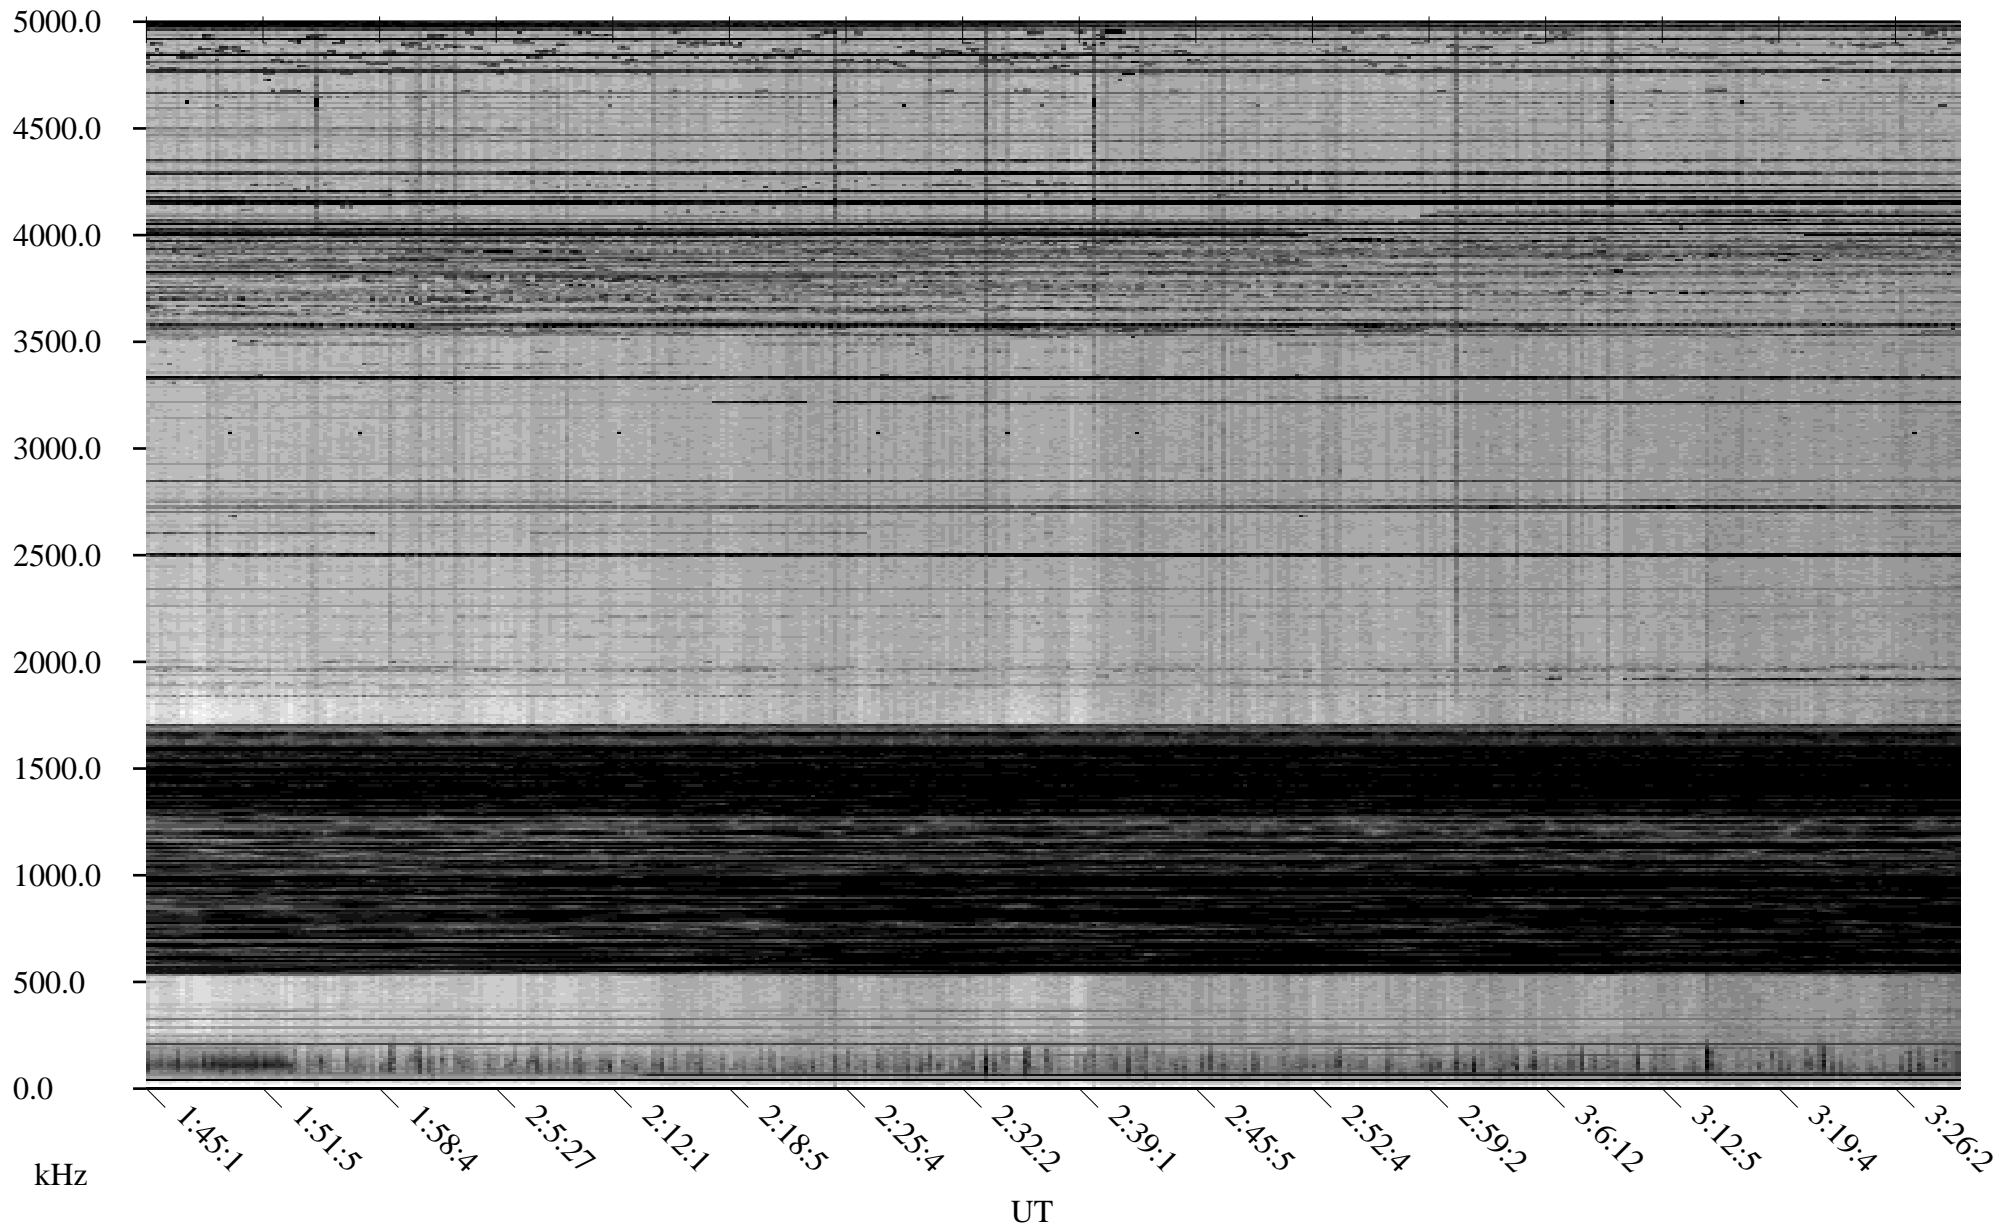

CHU02-15-21.dat.channel.1

Linear Scale Black = -100 White = -500

detail

Page 1

CHU02-15-21.dat.channel.1

Linear Scale Black = -100 White = -500

detail

Page 2

CHU02-15-21.dat.channel.1

Linear Scale Black = -100 White = -500

detail

Page 3

CHU02-15-21.dat.channel.1

Linear Scale Black = -100 White = -500

detail

Page 4

CHU02-15-21.dat.channel.1

Linear Scale Black = -100 White = -500

detail

CHU02-15-21.dat.channel.1

Linear Scale Black = -100 White = -500

detail

Page 6

CHU02-15-21.dat.channel.1

Linear Scale Black = -100 White = -500

detail