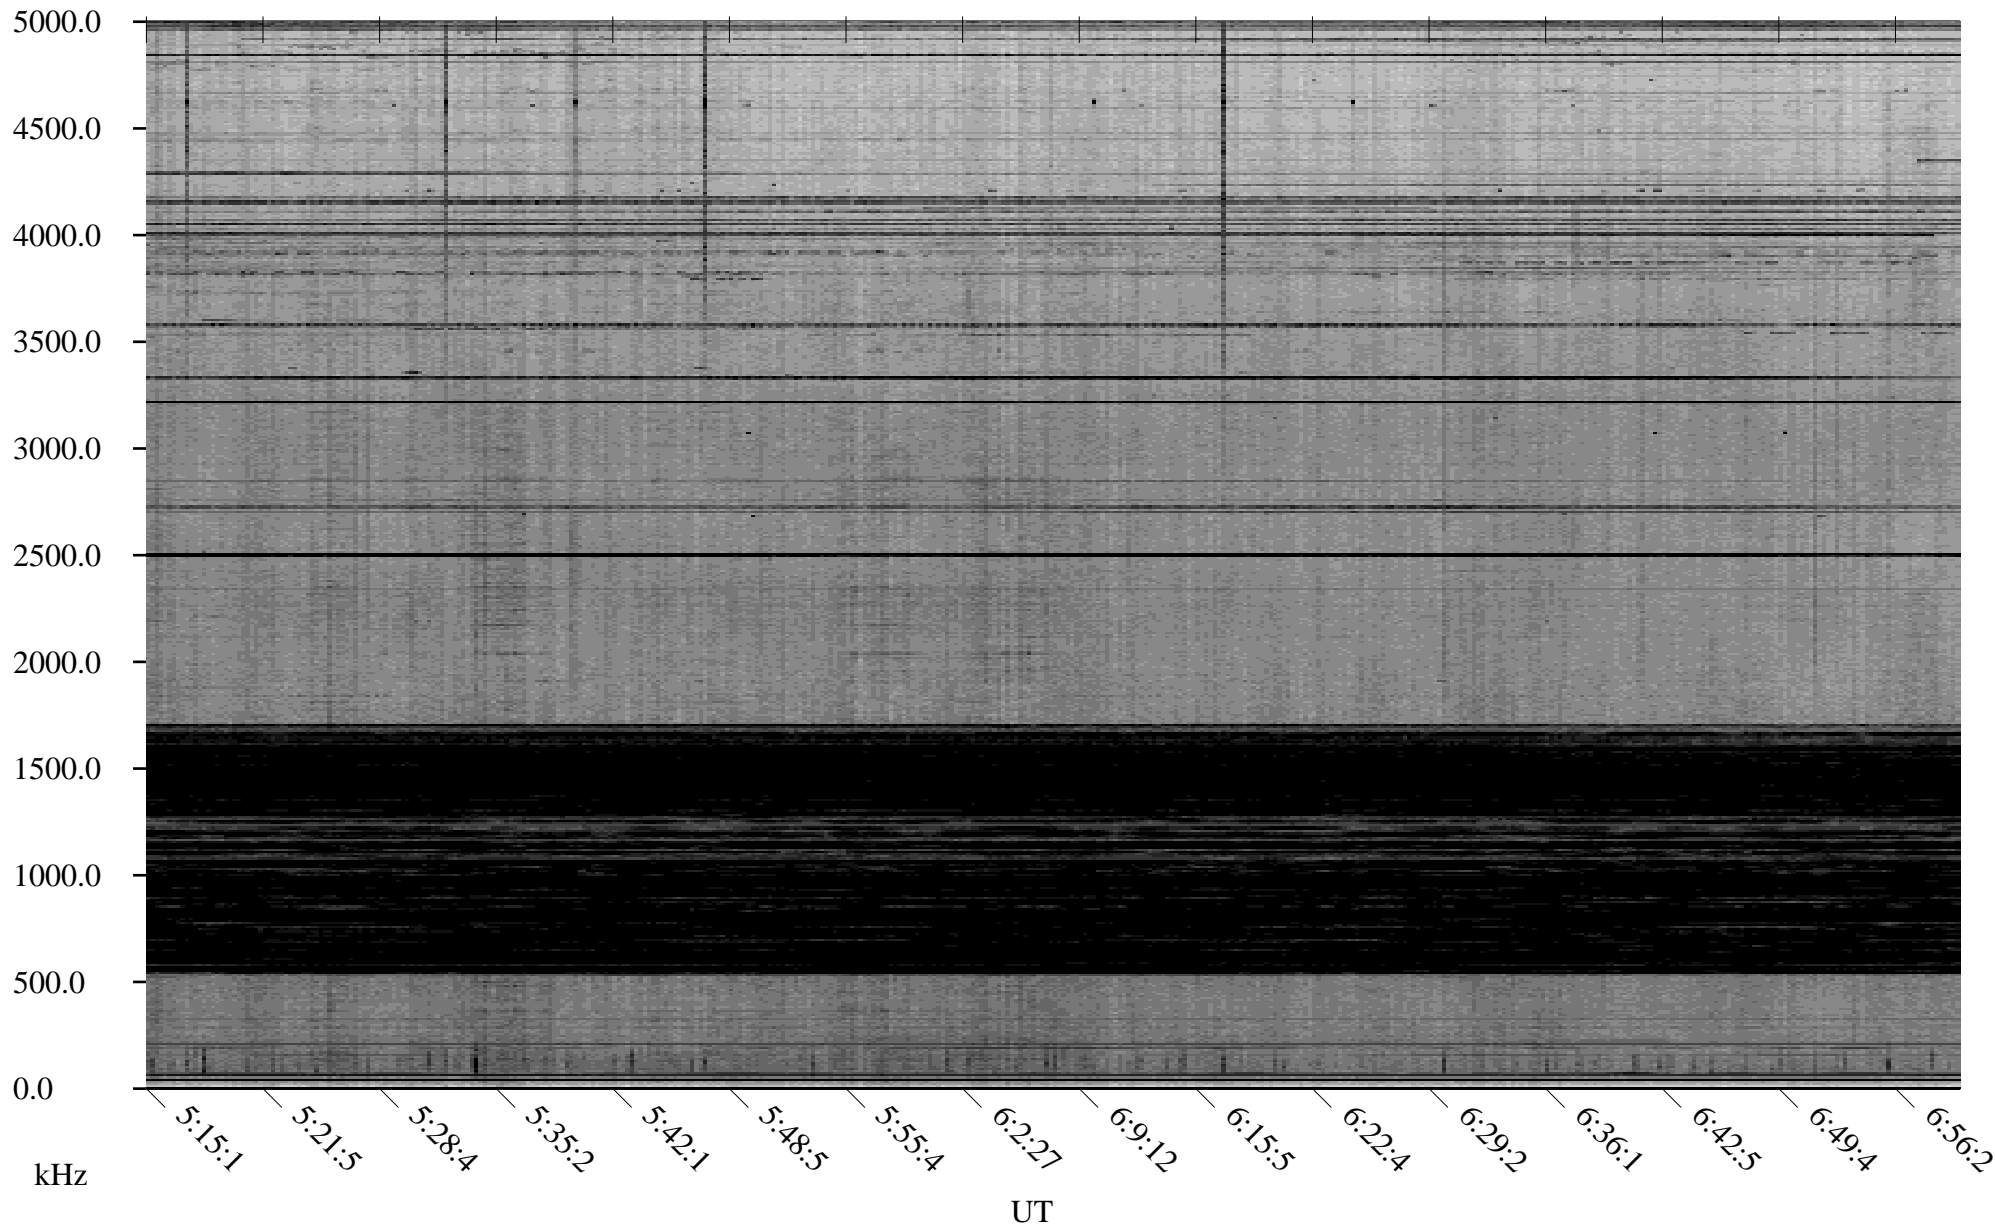

CHU02-15-21.dat.channel.1

Linear Scale Black = -100 White = -500

detail

Page 1

CHU02-15-21.dat.channel.1

Linear Scale Black = -100 White = -500

detail

Page 2

CHU02-15-21.dat.channel.1

Linear Scale Black = -100 White = -500

detail

Page 3

CHU02-15-21.dat.channel.1

Linear Scale Black = -100 White = -500

detail

Page 4

CHU02-15-21.dat.channel.1

Linear Scale Black = -100 White = -500

detail

CHU02-15-21.dat.channel.1

Linear Scale Black = -100 White = -500

detail

Page 6

CHU02-15-21.dat.channel.1

Linear Scale Black = -100 White = -500

detail