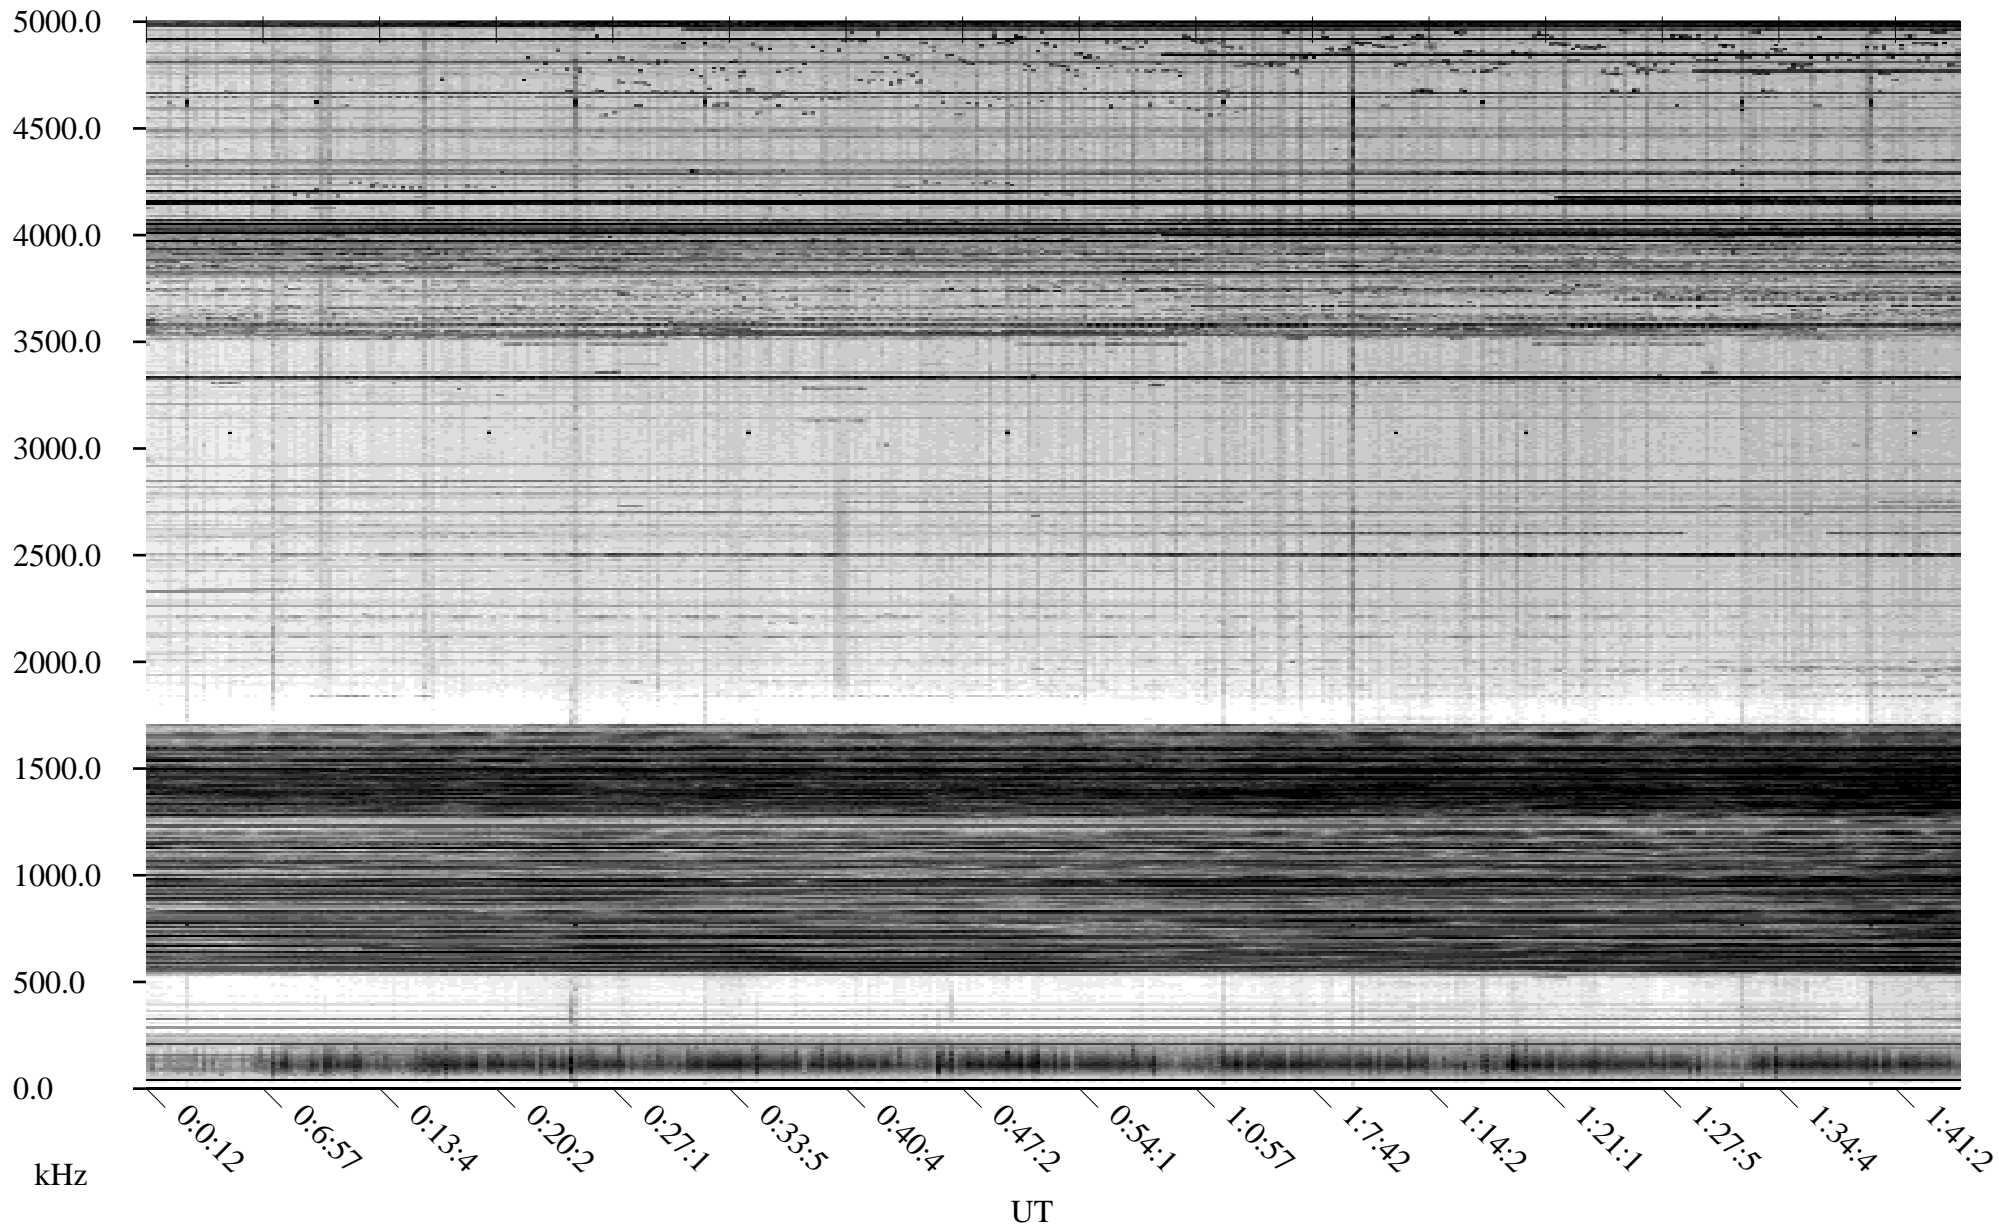

CHU02-15-21.dat.channel.1

Linear Scale Black = -100 White = -500

detail

Page 1

CHU02-15-21.dat.channel.1

Linear Scale Black = -100 White = -500

detail

Page 2

CHU02-15-21.dat.channel.1

Linear Scale Black = -100 White = -500

detail

Page 3

CHU02-15-21.dat.channel.1

Linear Scale Black = -100 White = -500

detail

Page 4

CHU02-15-21.dat.channel.1

Linear Scale Black = -100 White = -500

detail

CHU02-15-21.dat.channel.1

Linear Scale Black = -100 White = -500

detail

Page 6

CHU02-15-21.dat.channel.1

Linear Scale Black = -100 White = -500

detail