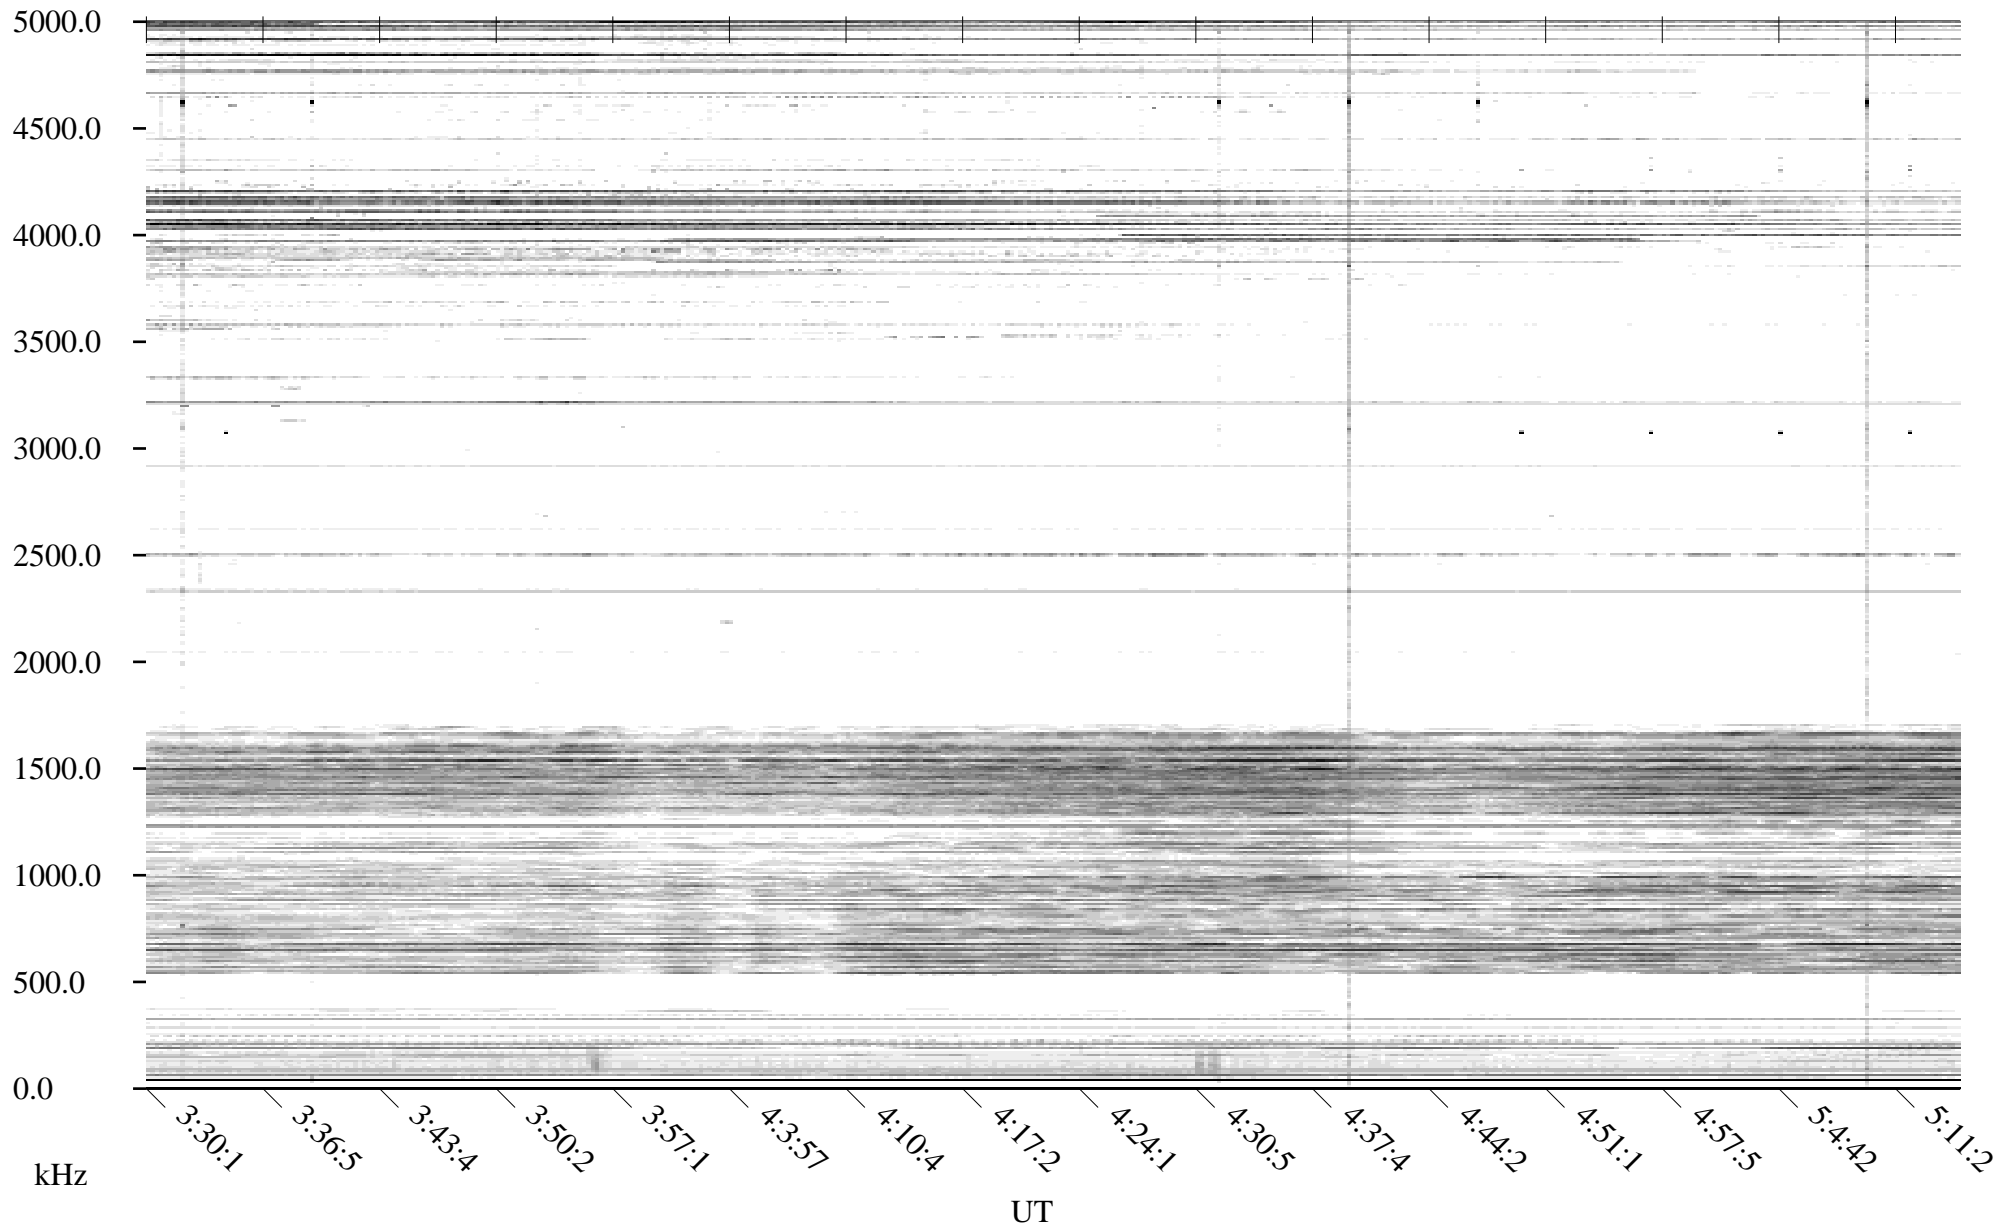

CHU02-15-22.dat.channel.1

Linear Scale

Black = -100

White = -500

detail

Page 1

CHU02-15-22.dat.channel.1

Linear Scale Black = -100 White = -500

detail

Page 2

CHU02-15-22.dat.channel.1

Linear Scale Black = -100 White = -500

detail

CHU02-15-22.dat.channel.1

Linear Scale Black = -100 White = -500

detail

UT

CHU02-15-22.dat.channel.1

Linear Scale Black = -100 White = -500

detail

Page 5

CHU02-15-22.dat.channel.1

Linear Scale Black = -100 White = -500

detail

Page 6

CHU02-15-22.dat.channel.1

Linear Scale Black = -100 White = -500

detail