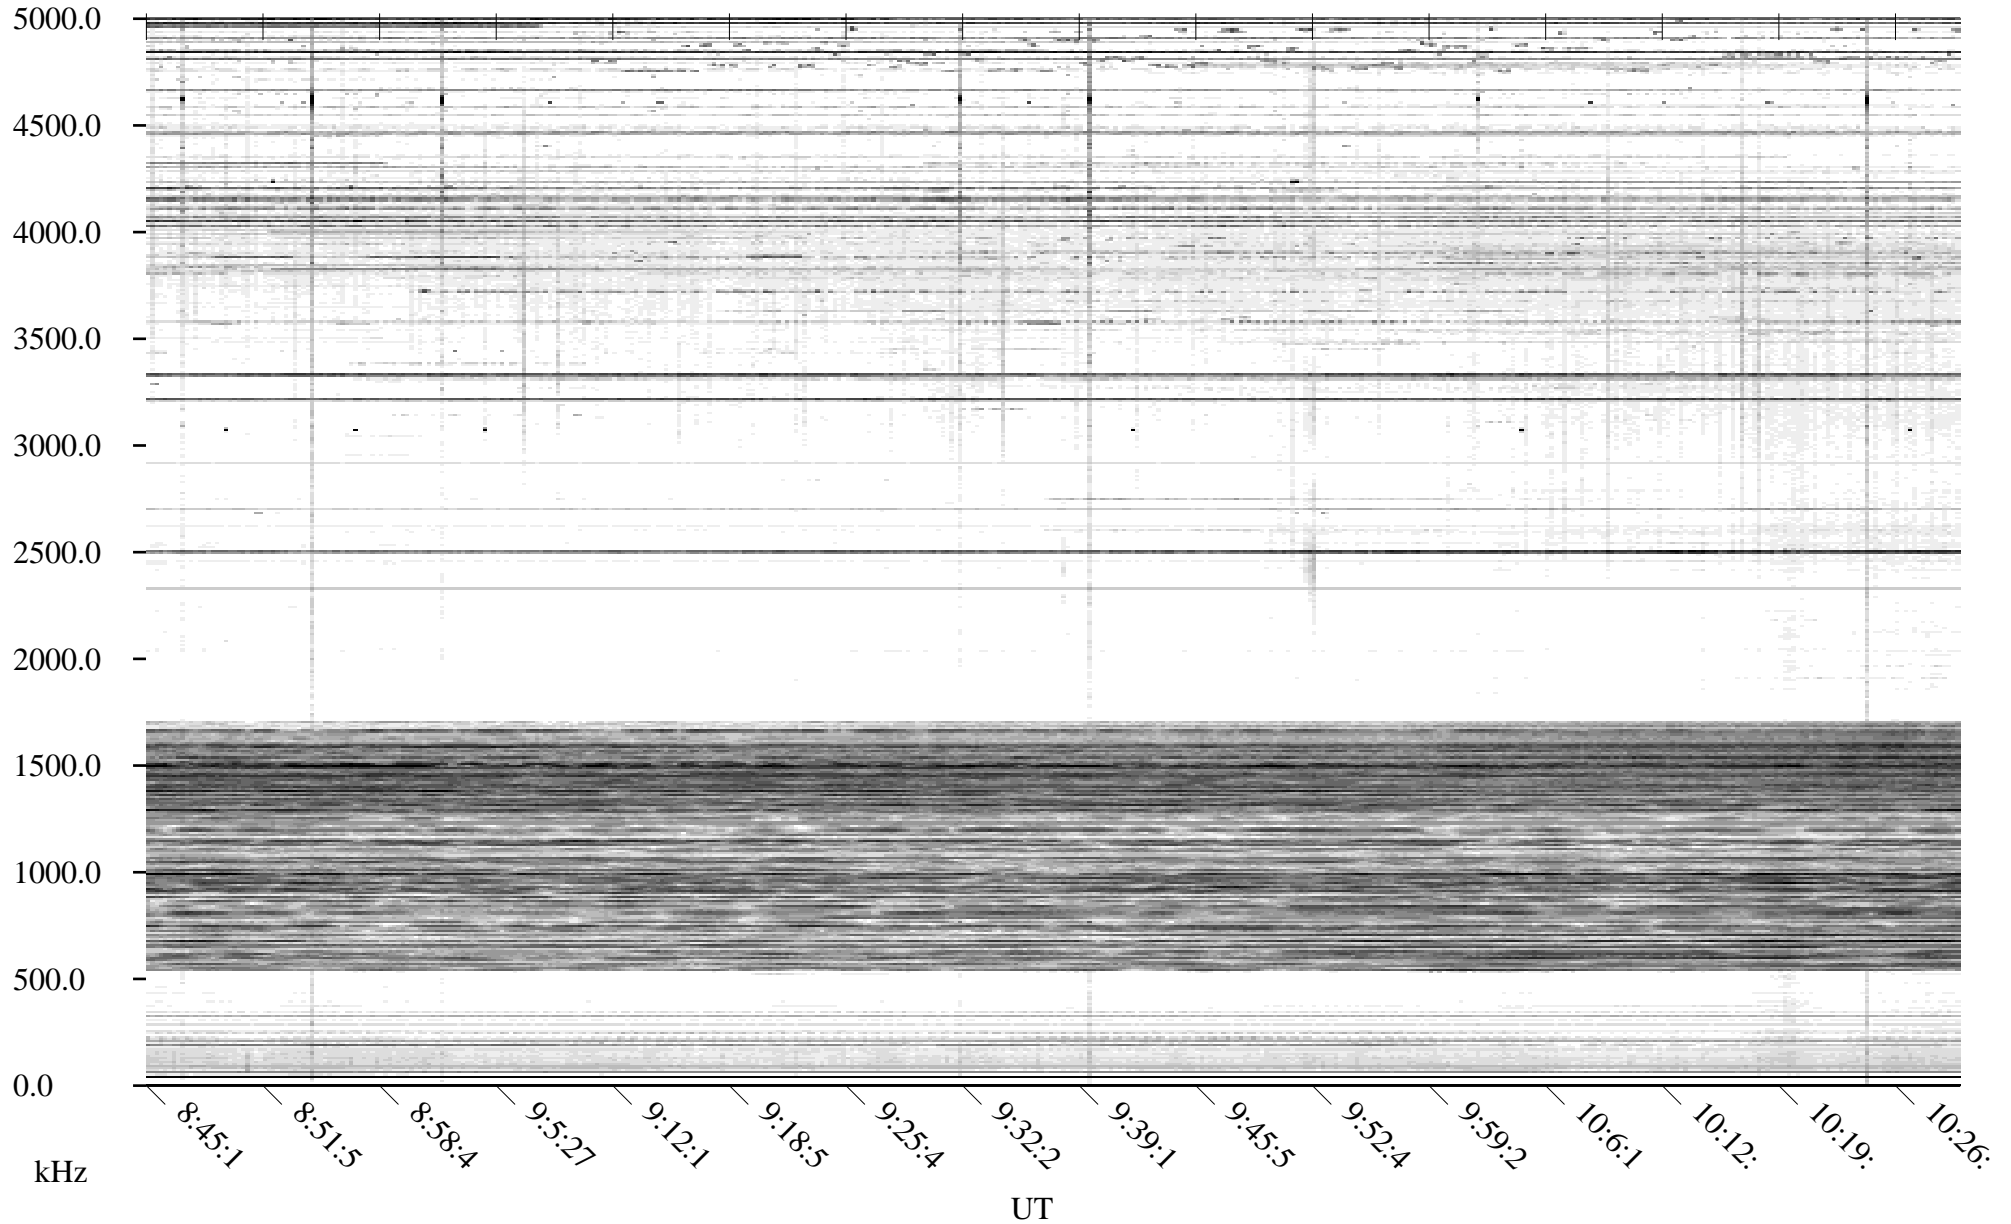

CHU02-15-22.dat.channel.1

Linear Scale

Black = -100

White = -500

detail

Page 1

CHU02-15-22.dat.channel.1

Linear Scale Black = -100 White = -500

detail

Page 2

CHU02-15-22.dat.channel.1

Linear Scale Black = -100 White = -500

detail

CHU02-15-22.dat.channel.1

Linear Scale Black = -100 White = -500

detail

UT

CHU02-15-22.dat.channel.1

Linear Scale Black = -100 White = -500

detail

Page 5

CHU02-15-22.dat.channel.1

Linear Scale Black = -100 White = -500

detail

Page 6

CHU02-15-22.dat.channel.1

Linear Scale Black = -100 White = -500

detail