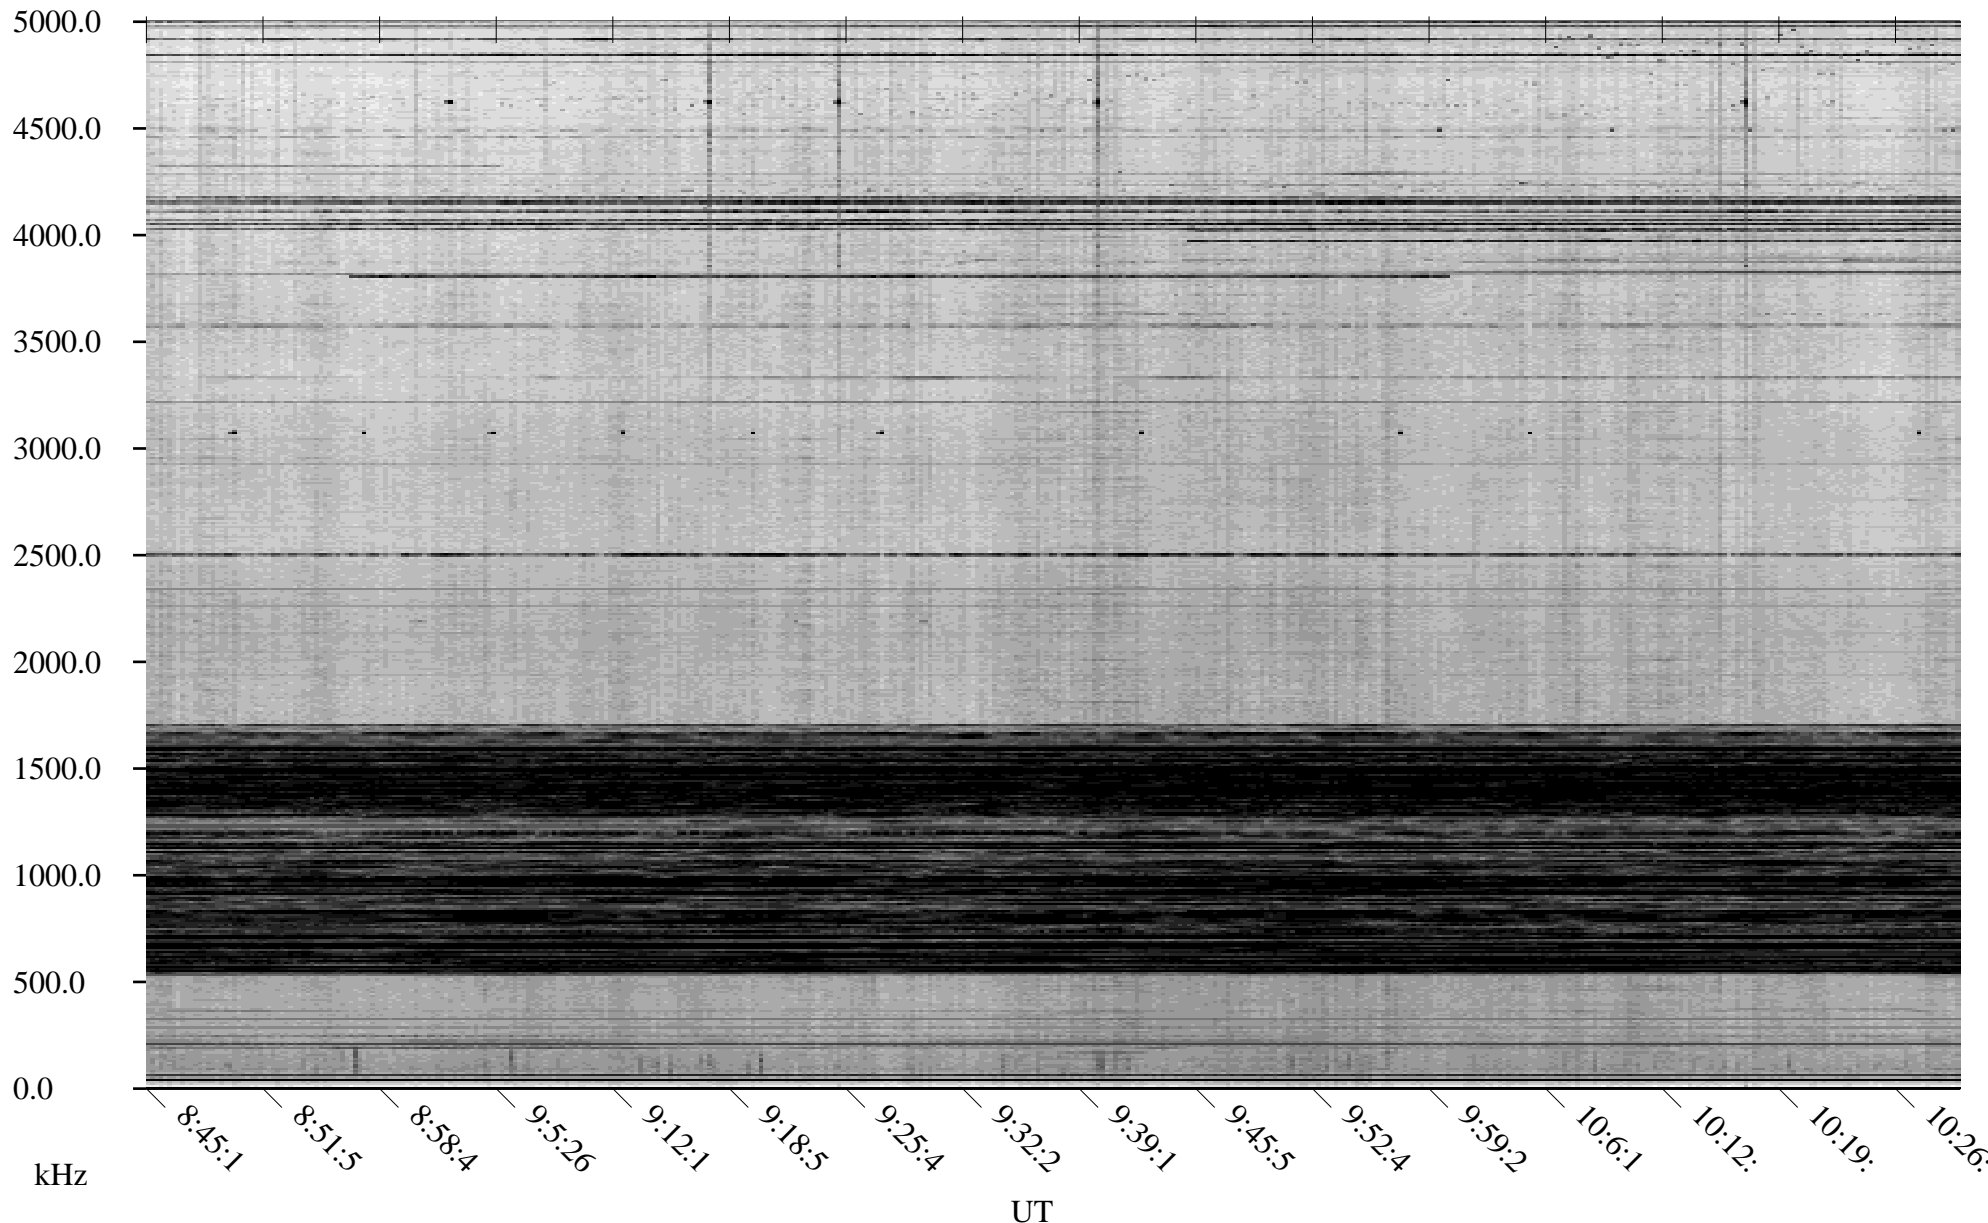

CHU02-19-21.dat.channel.1

Linear Scale Black = -100 White = -500

detail

Page 1

CHU02-19-21.dat.channel.1

Linear Scale Black = -100 White = -500

detail

Page 2

CHU02-19-21.dat.channel.1

Linear Scale Black = -100 White = -500

detail

CHU02-19-21.dat.channel.1

Linear Scale Black = -100 White = -500

detail

Page 4

CHU02-19-21.dat.channel.1

Linear Scale Black = -100 White = -500

detail

CHU02-19-21.dat.channel.1

Linear Scale Black = -100 White = -500

detail

CHU02-19-21.dat.channel.1

Linear Scale Black = -100 White = -500

detail