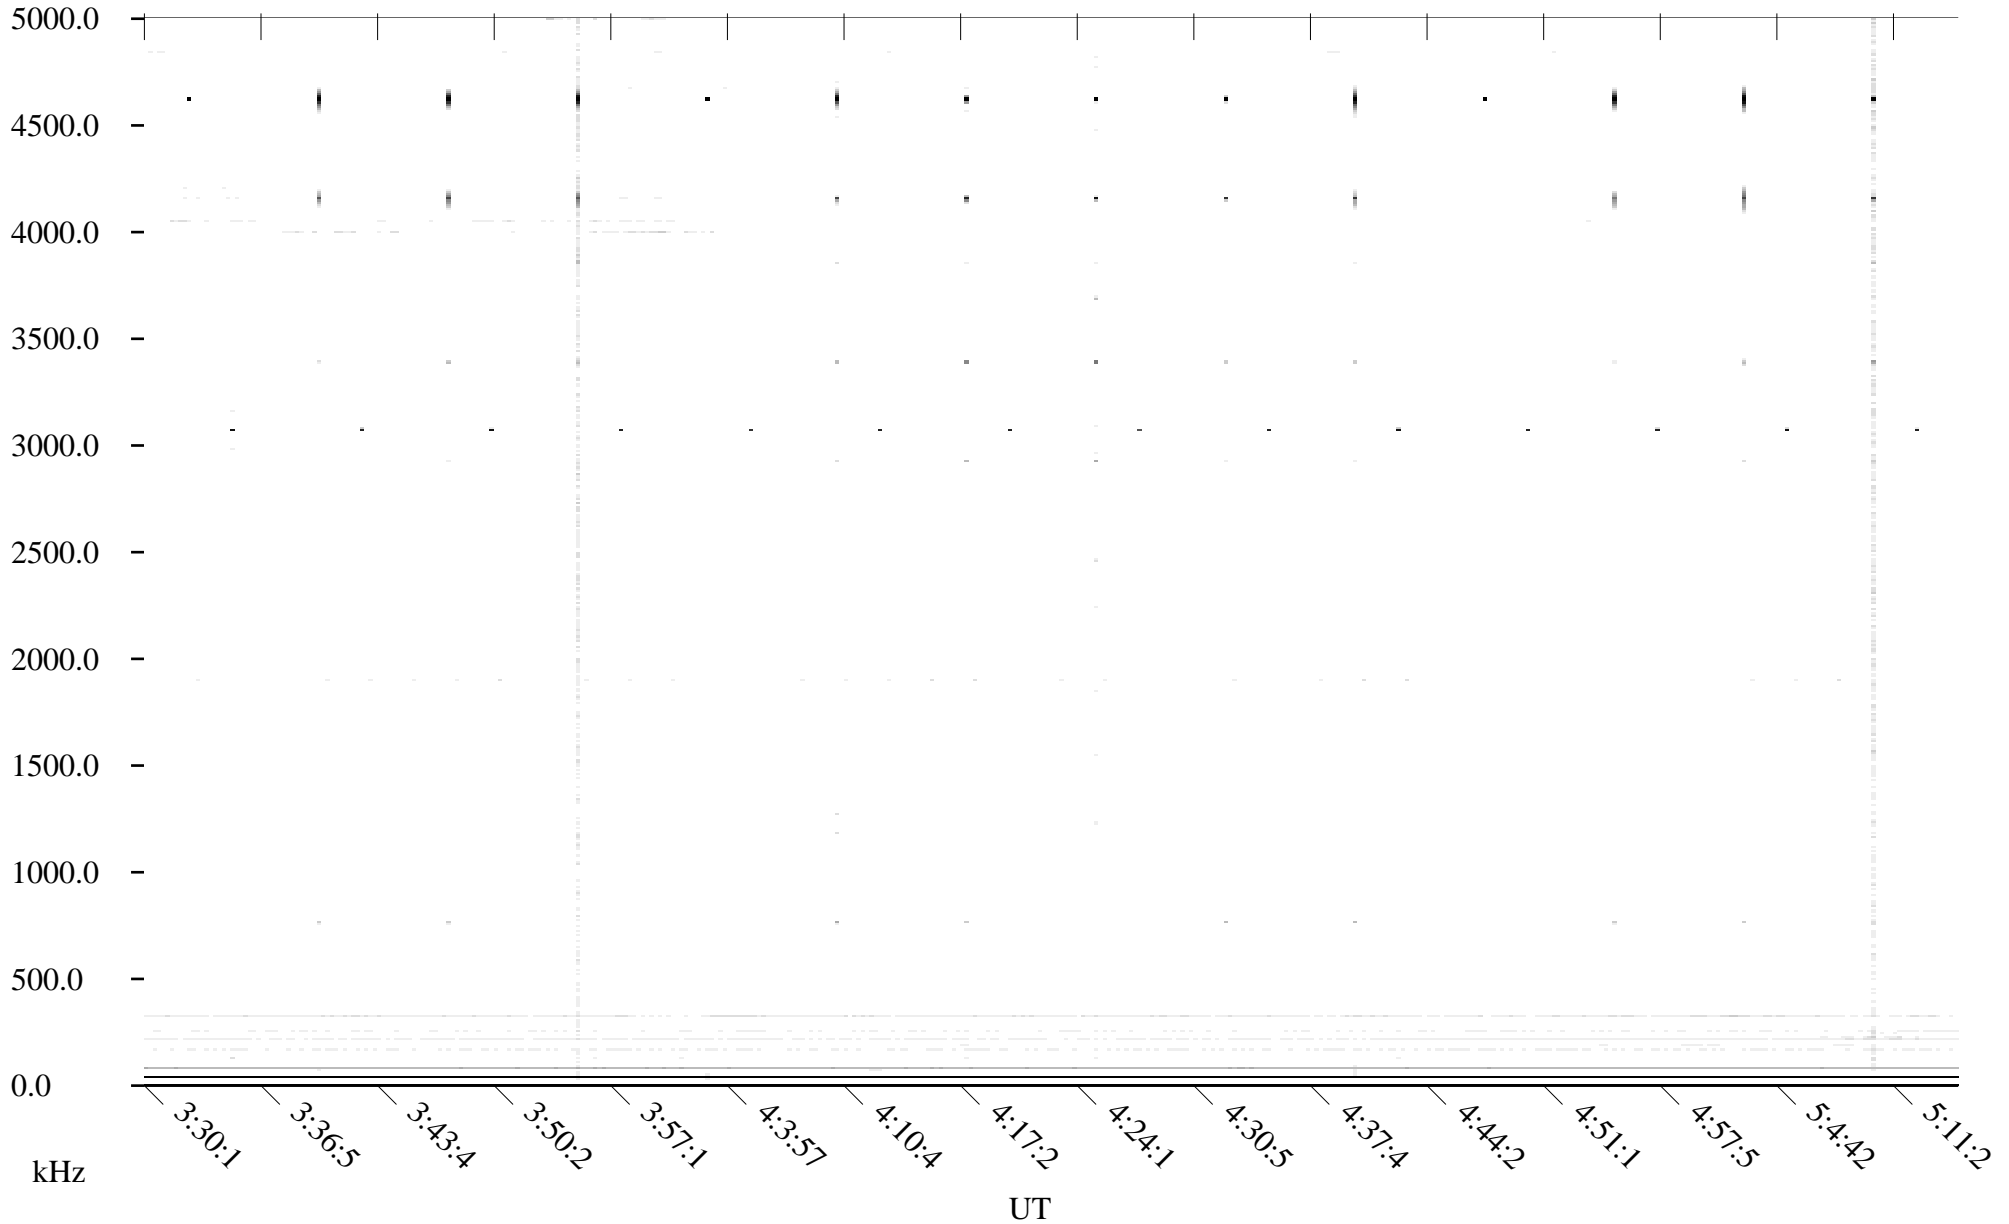

CHU02-22-21.dat.channel.2

Linear Scale

Black = -100

White = -500

detail

Page 1

CHU02-22-21.dat.channel.2

Linear Scale Black = -100 White = -500

detail

Page 2

CHU02-22-21.dat.channel.2

Linear Scale Black = -100 White = -500

detail

CHU02-22-21.dat.channel.2

Linear Scale

Black = -100

White = -500

detail

Page 4

CHU02-22-21.dat.channel.2

Linear Scale Black = -100 White = -500

detail

Page 5

CHU02-22-21.dat.channel.2

Linear Scale

Black = -100

White = -500

detail

Page 6

CHU02-22-21.dat.channel.2

Linear Scale

Black = -100