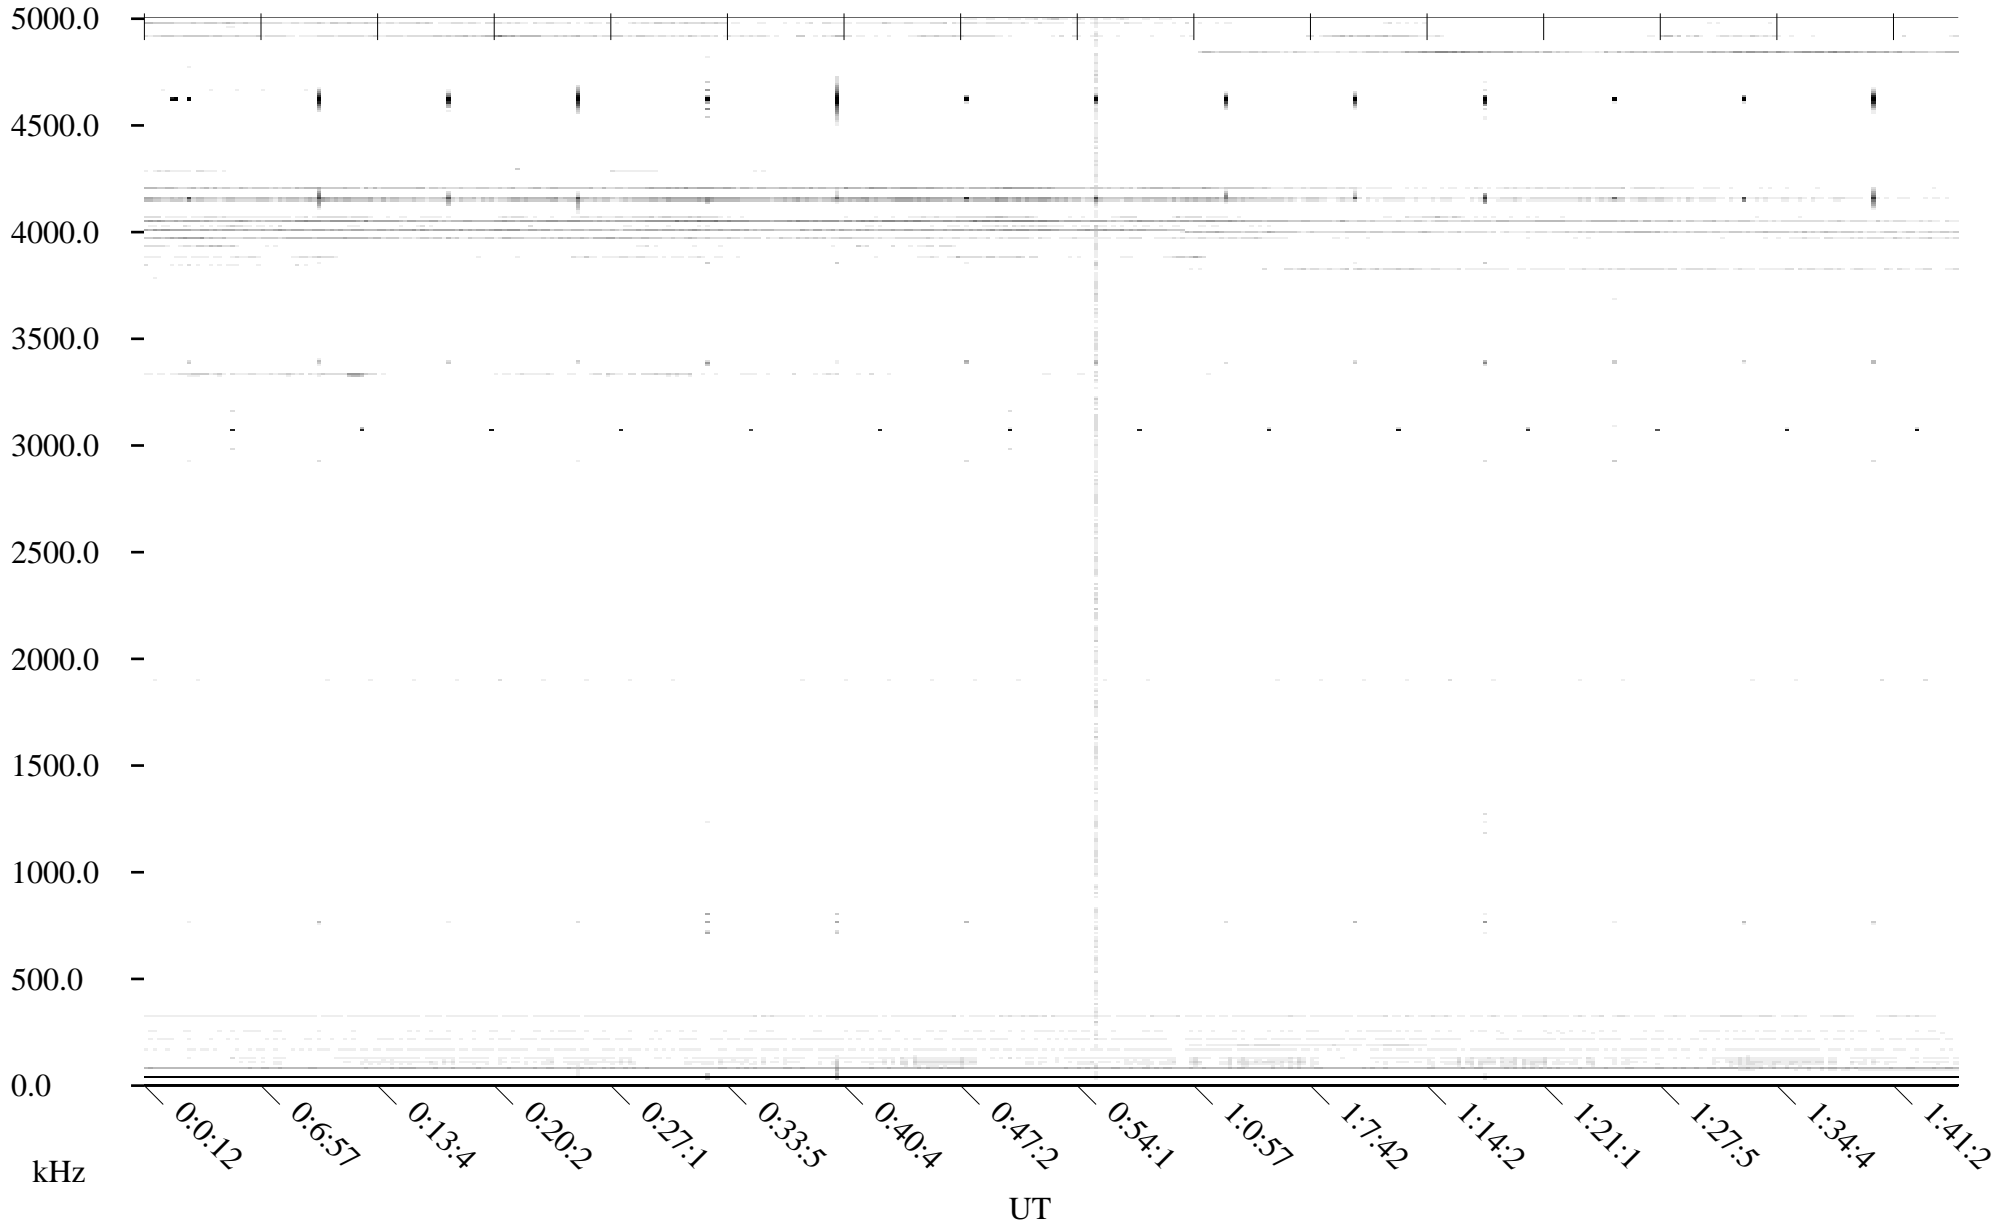

CHU02-22-21.dat.channel.2

Linear Scale

Black = -100

White = -500

detail

Page 1

CHU02-22-21.dat.channel.2

Linear Scale Black = -100 White = -500

detail

Page 2

CHU02-22-21.dat.channel.2

Linear Scale Black = -100 White = -500

detail

CHU02-22-21.dat.channel.2

Linear Scale

Black = -100

White = -500

detail

Page 4

CHU02-22-21.dat.channel.2

Linear Scale Black = -100 White = -500

detail

Page 5

CHU02-22-21.dat.channel.2

Linear Scale

Black = -100

White = -500

detail

Page 6

CHU02-22-21.dat.channel.2

Linear Scale

Black = -100