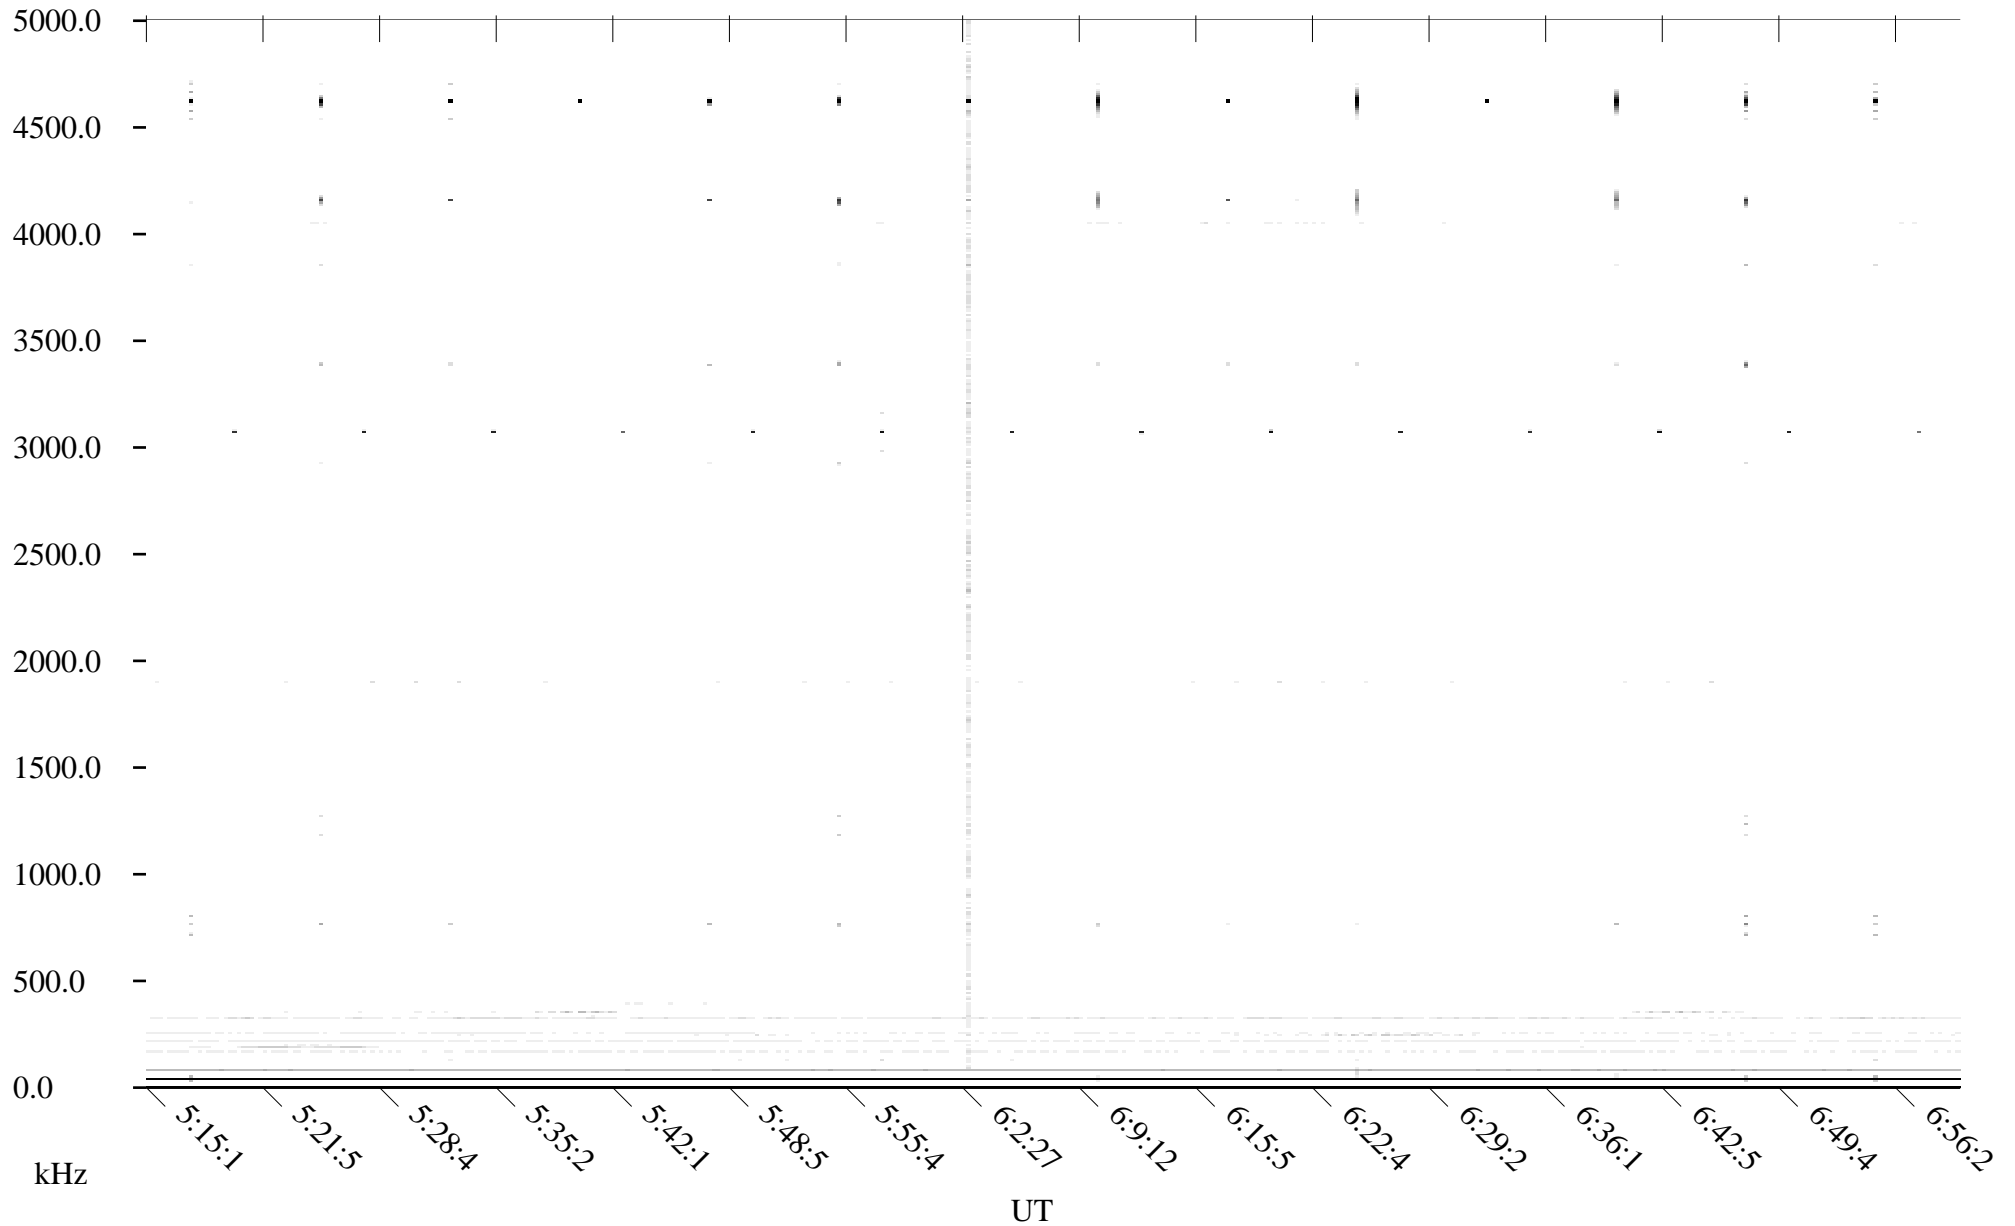

CHU02-22-21.dat.channel.2

Linear Scale

Black = -100

White = -500

detail

Page 1

CHU02-22-21.dat.channel.2

Linear Scale Black = -100 White = -500

detail

Page 2

CHU02-22-21.dat.channel.2

Linear Scale Black = -100 White = -500

detail

CHU02-22-21.dat.channel.2

Linear Scale

Black = -100

White = -500

detail

Page 4

CHU02-22-21.dat.channel.2

Linear Scale Black = -100 White = -500

detail

Page 5

CHU02-22-21.dat.channel.2

Linear Scale

Black = -100

White = -500

detail

Page 6

CHU02-22-21.dat.channel.2

Linear Scale

Black = -100