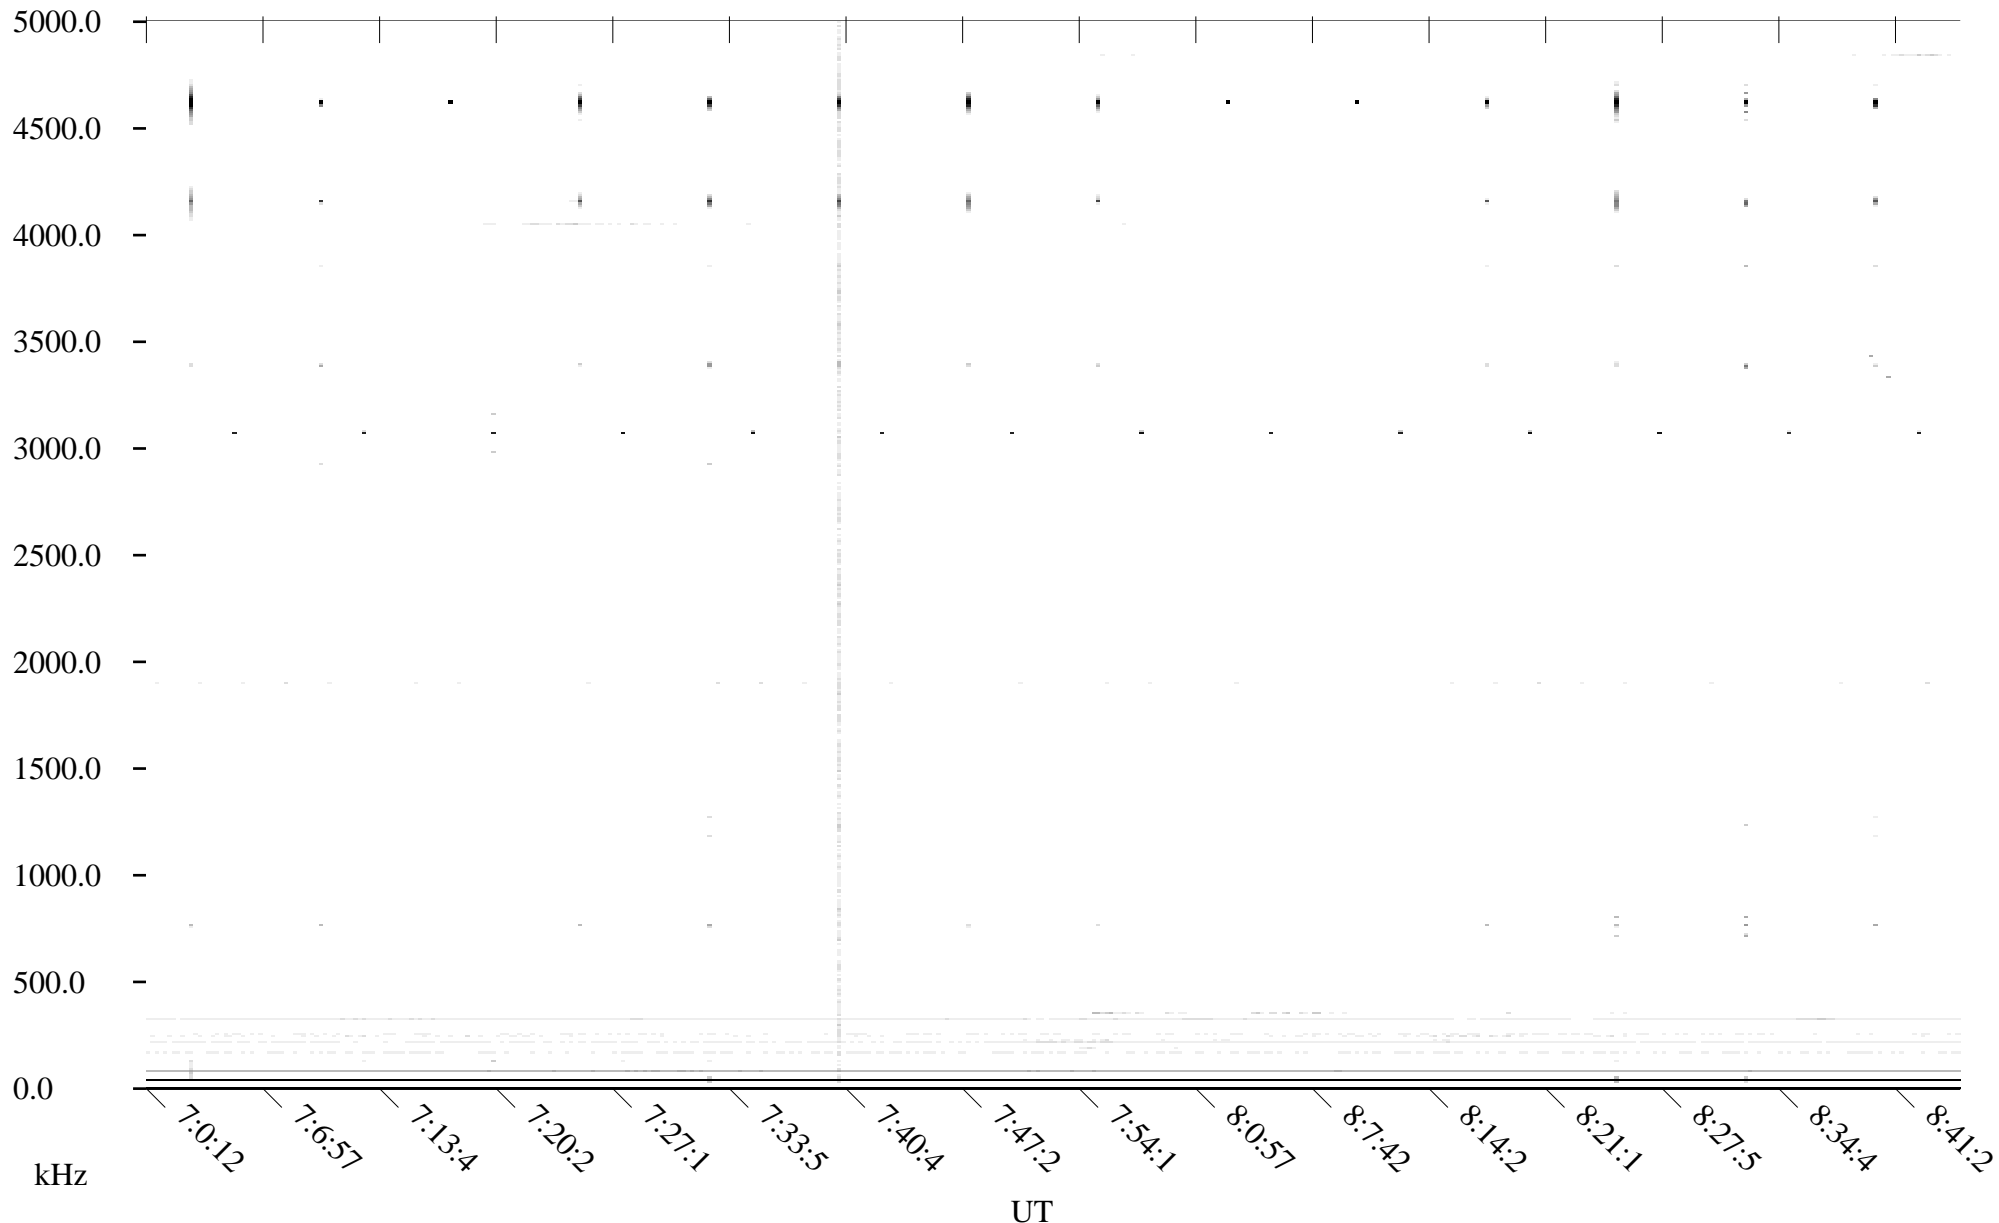

CHU02-22-21.dat.channel.2

Linear Scale

Black = -100

White = -500

detail

Page 1

CHU02-22-21.dat.channel.2

Linear Scale Black = -100 White = -500

detail

Page 2

CHU02-22-21.dat.channel.2

Linear Scale Black = -100 White = -500

detail

CHU02-22-21.dat.channel.2

Linear Scale

Black = -100

White = -500

detail

Page 4

CHU02-22-21.dat.channel.2

Linear Scale Black = -100 White = -500

detail

Page 5

CHU02-22-21.dat.channel.2

Linear Scale

Black = -100

White = -500

detail

Page 6

CHU02-22-21.dat.channel.2

Linear Scale

Black = -100