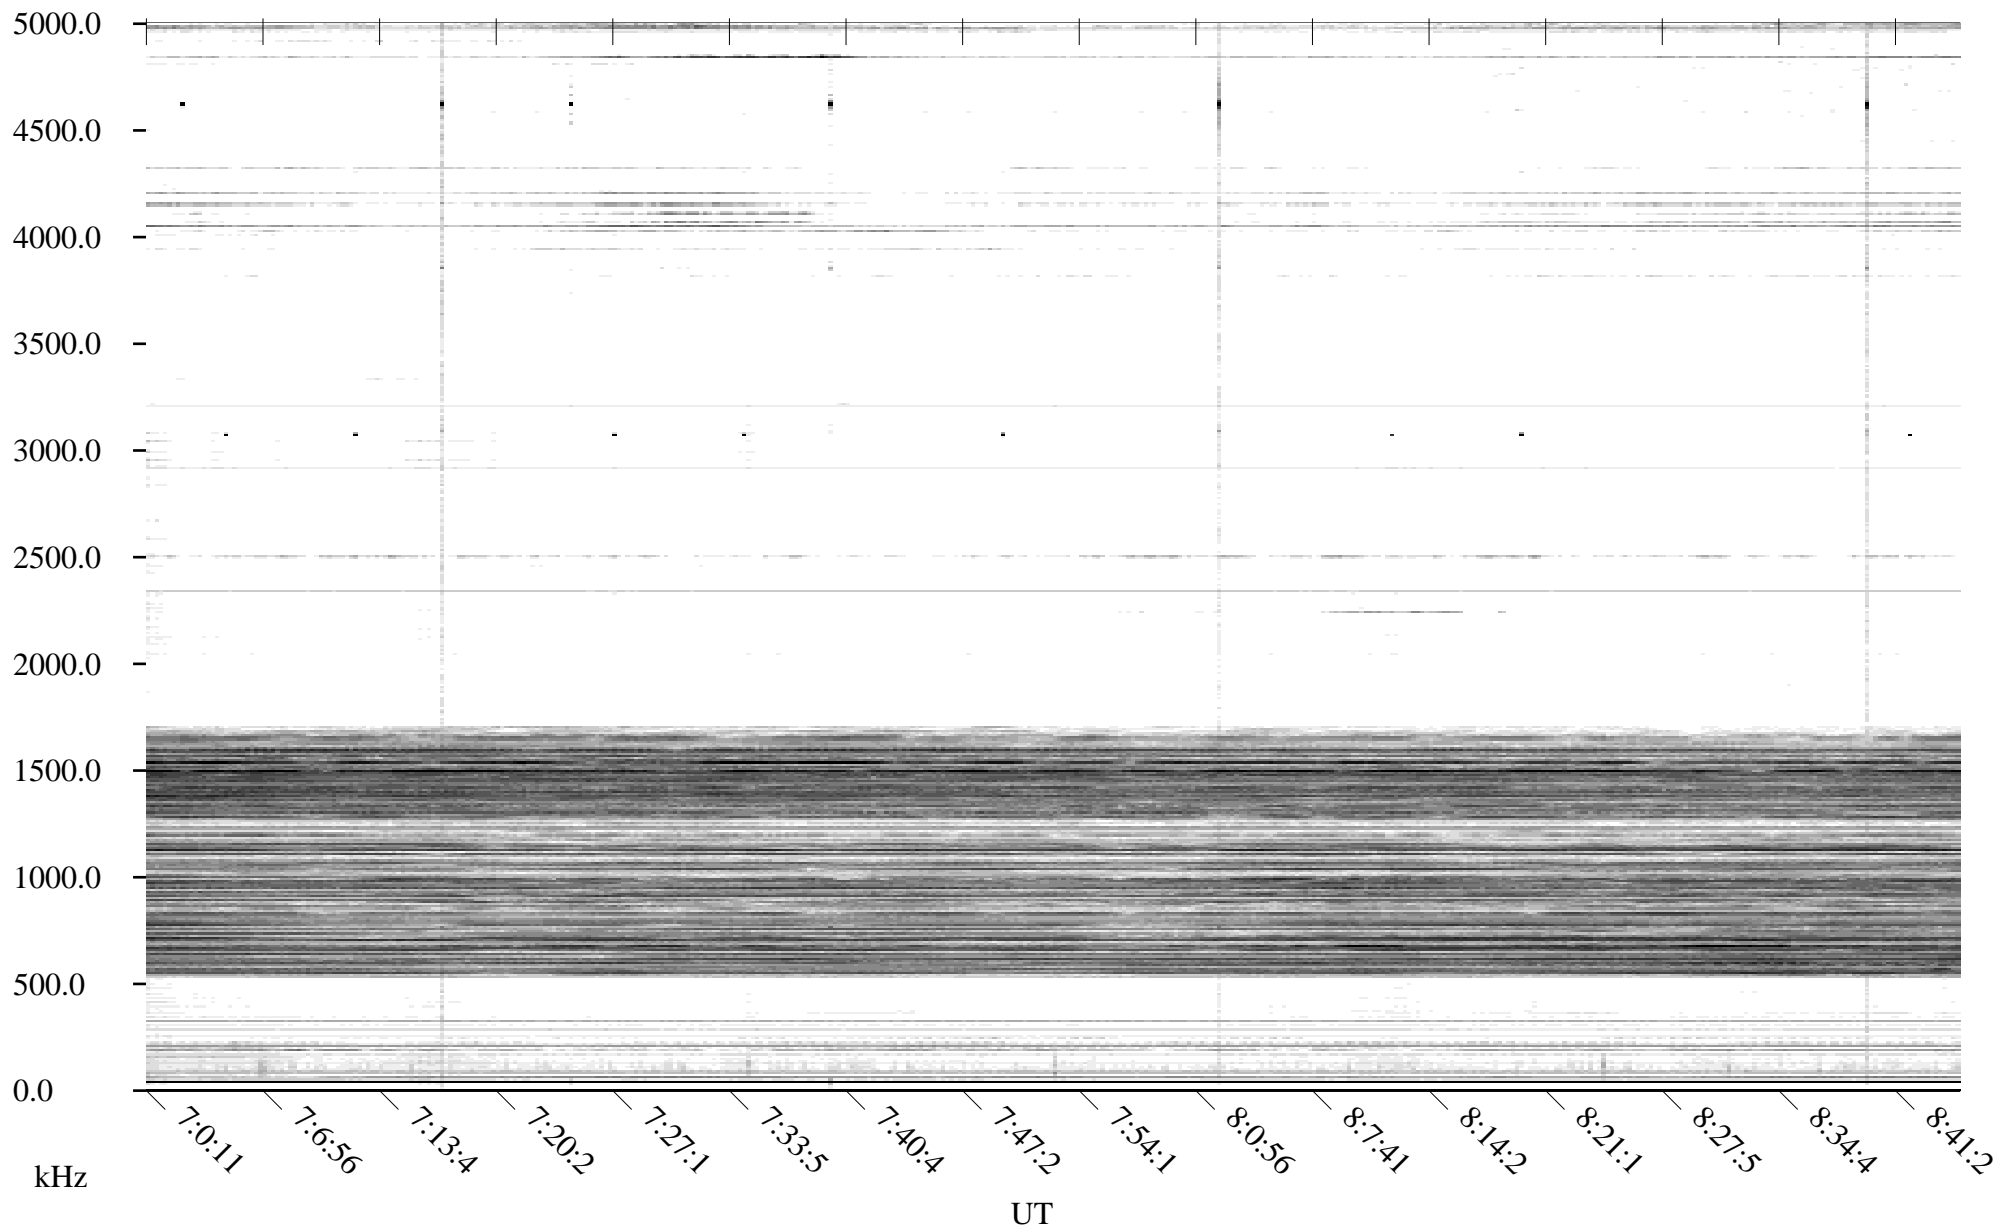

CHU02-25-22.dat.channel.1

Linear Scale

Black = -100

White = -500

detail

Page 1

CHU02-25-22.dat.channel.1

Linear Scale Black = -100 White = -500

detail

Page 2

CHU02-25-22.dat.channel.1

Linear Scale

Black = -100

White = -500

detail

Page 3

CHU02-25-22.dat.channel.1

Linear Scale Black = -100 White = -500

detail

CHU02-25-22.dat.channel.1

Linear Scale

Black = -100

White = -500

detail

Page 5

CHU02-25-22.dat.channel.1

Linear Scale Black = -100 White = -500

detail

CHU02-25-22.dat.channel.1

Linear Scale Black = -100 White = -500

detail