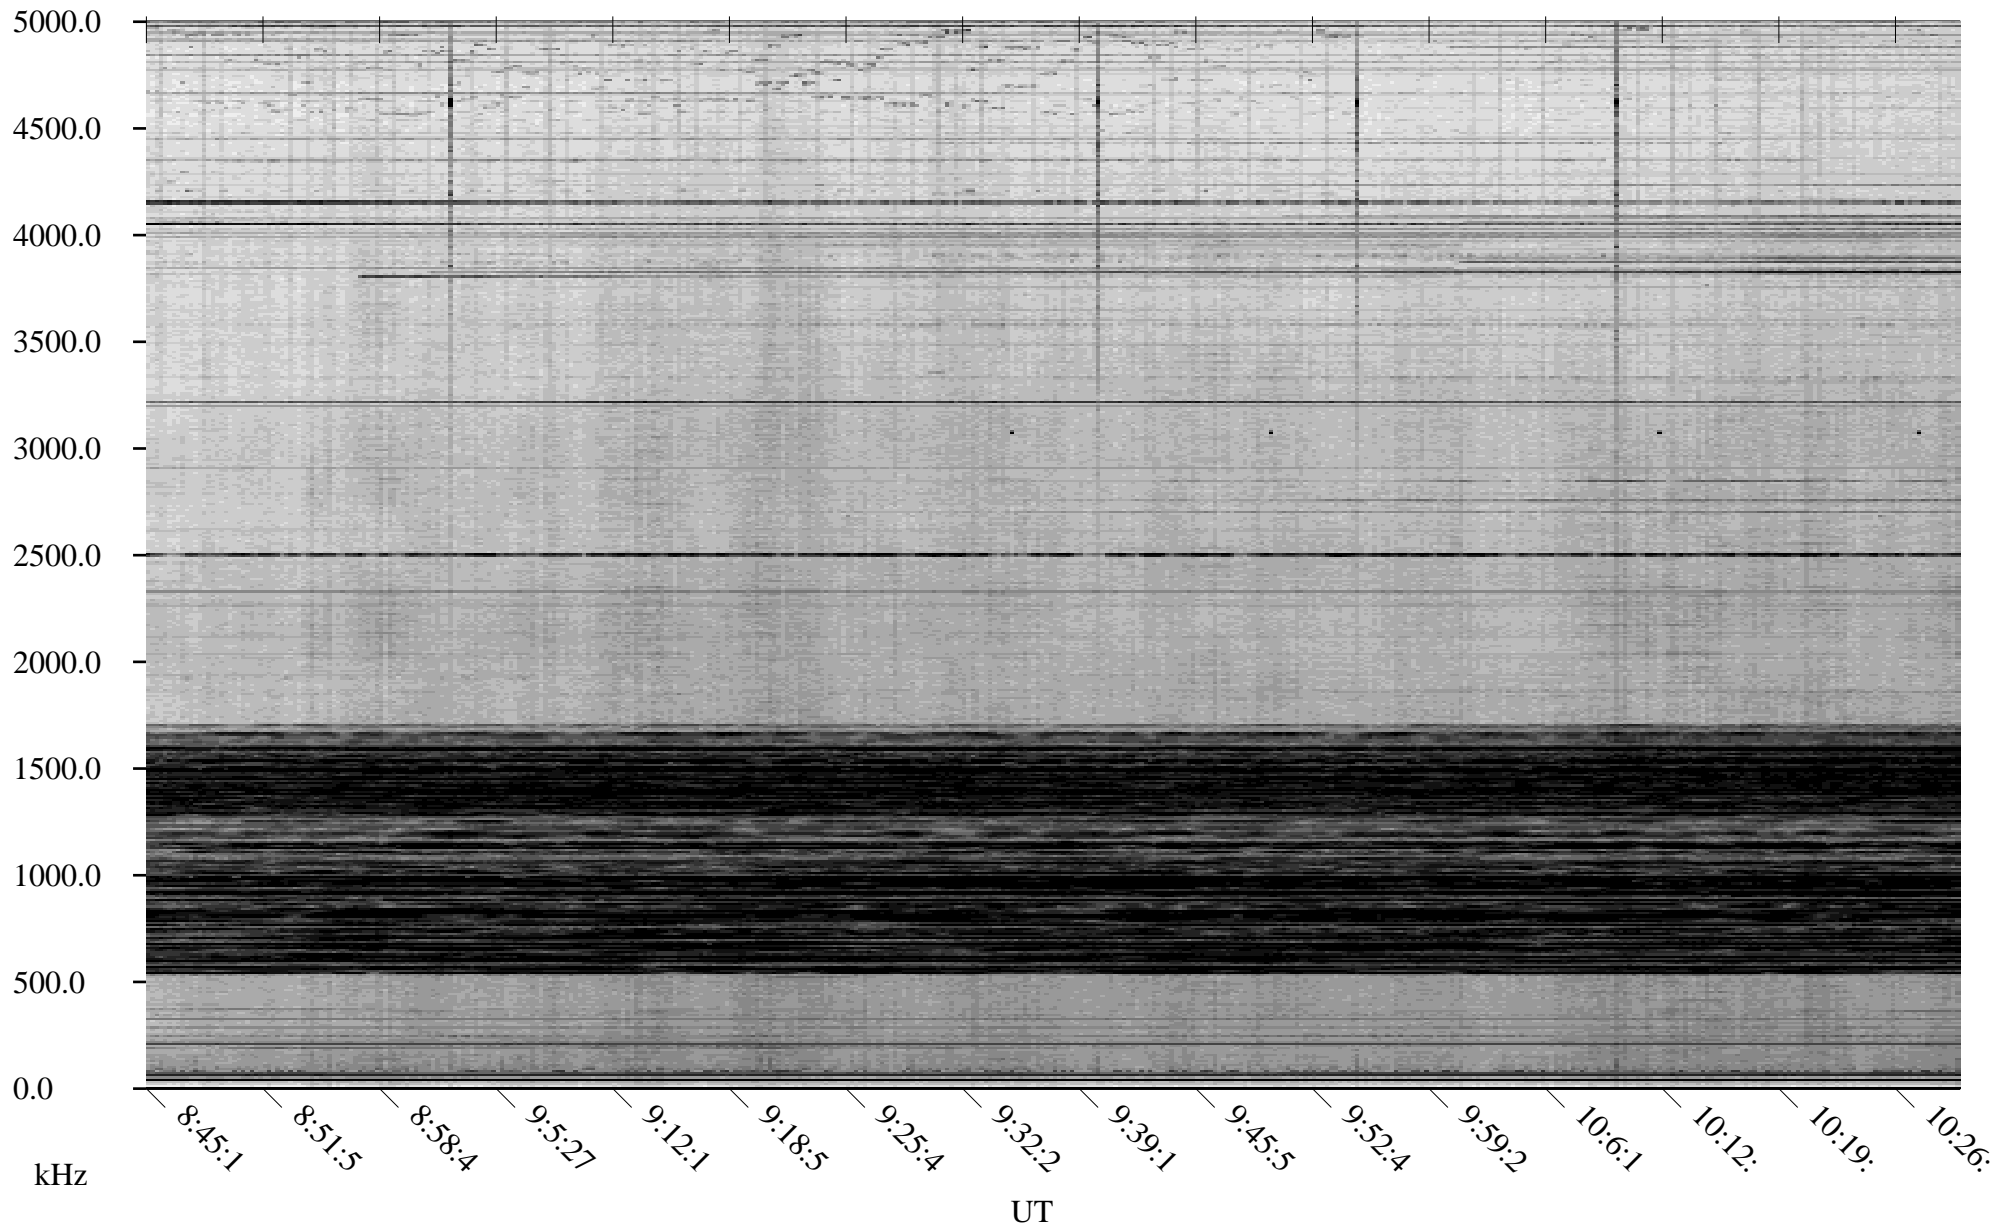

CHU02-27-21.dat.channel.1

Linear Scale Black = -100 White = -500

detail

Page 1

CHU02-27-21.dat.channel.1

Linear Scale Black = -100 White = -500

detail

CHU02-27-21.dat.channel.1

Linear Scale Black = -100 White = -500

detail

Page 3

CHU02-27-21.dat.channel.1

Linear Scale Black = -100 White = -500

detail

Page 4

CHU02-27-21.dat.channel.1

Linear Scale Black = -100 White = -500

detail

Page 5

CHU02-27-21.dat.channel.1

Linear Scale Black = -100 White = -500

detail

CHU02-27-21.dat.channel.1

Linear Scale Black = -100 White = -500

detail