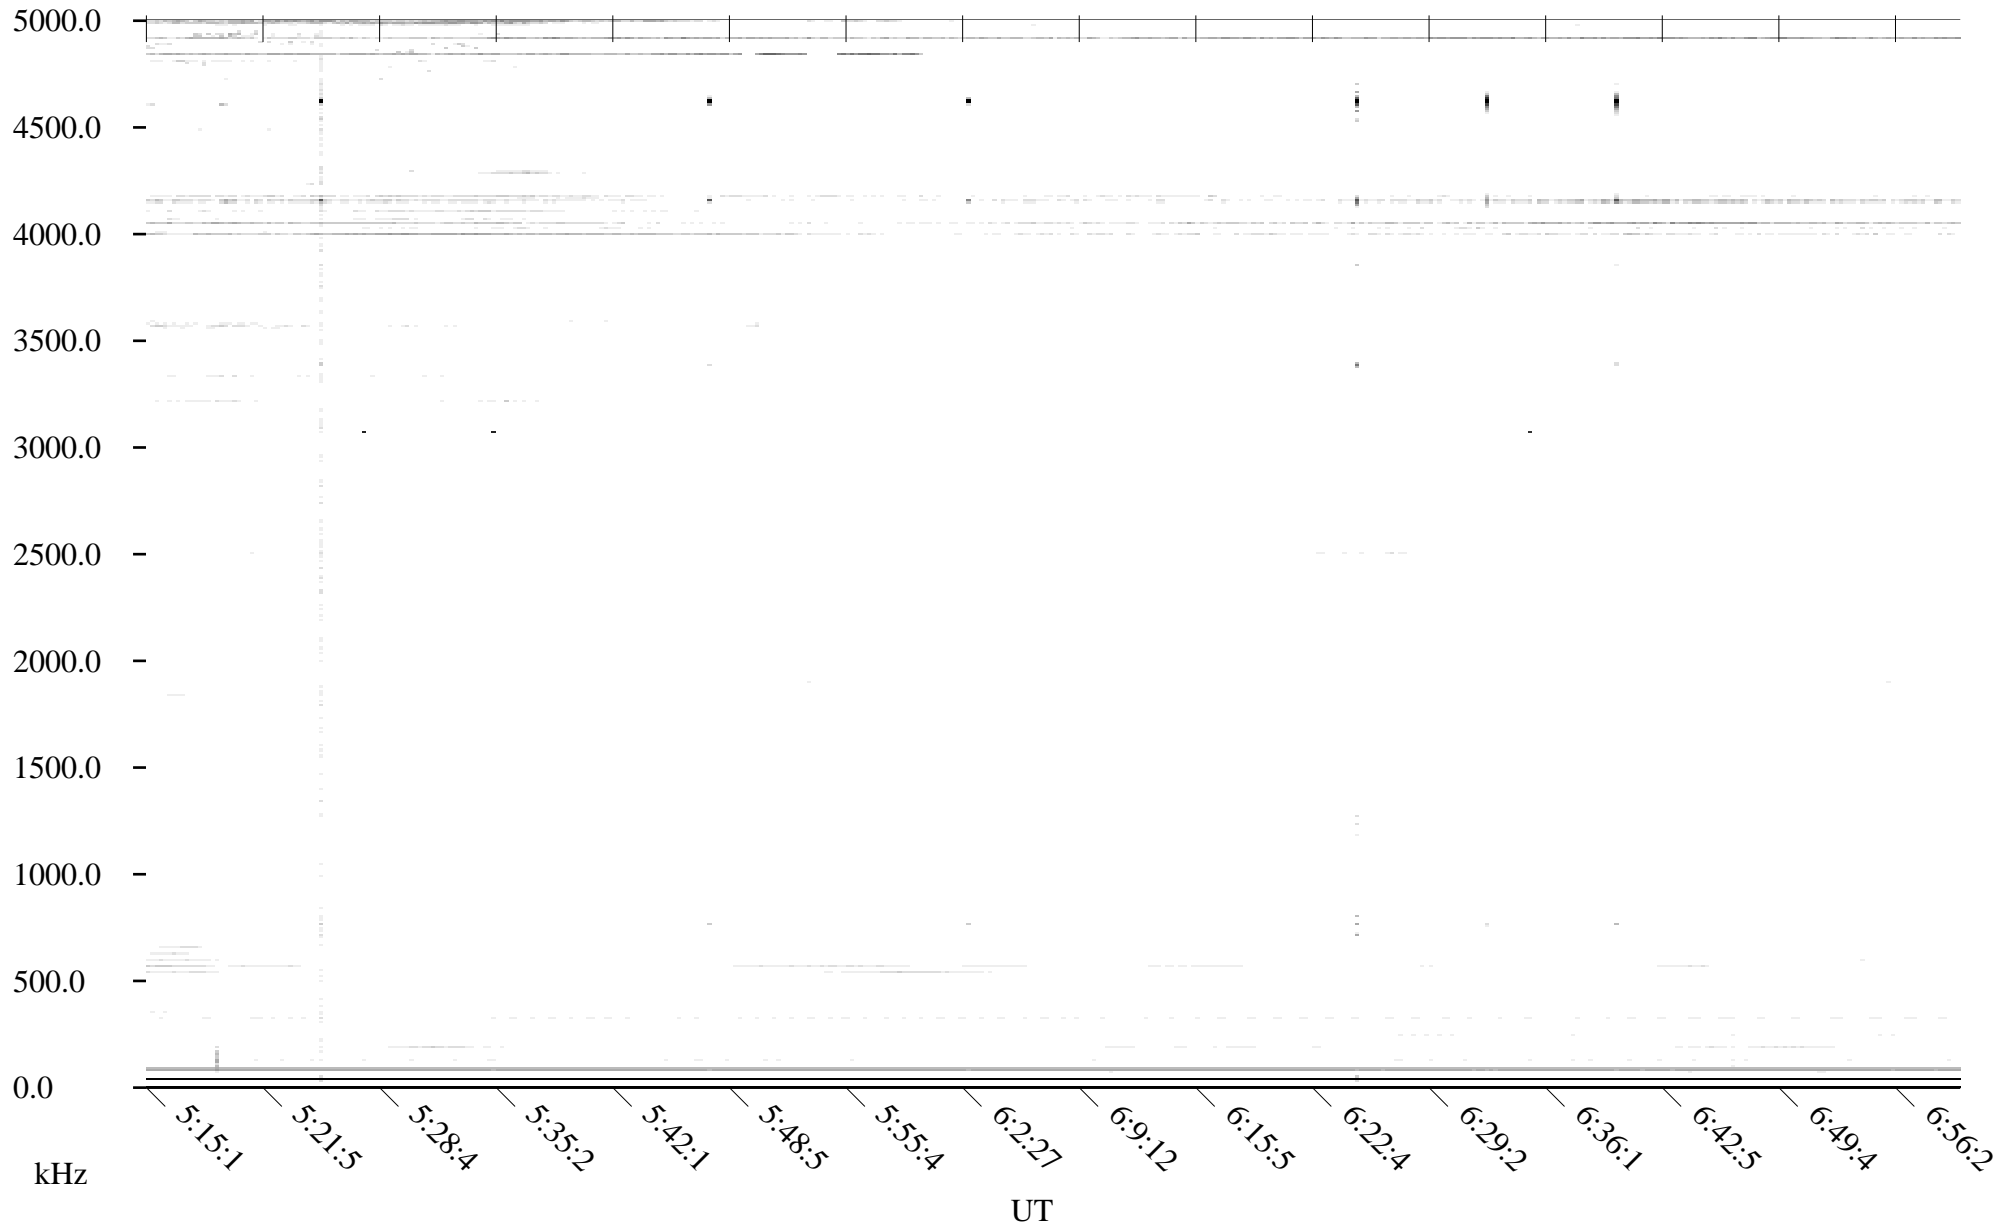

Black = -100

White = -500

detail

Page 2

CHU02-28-21.dat.channel.2

Linear Scale

Black = -100

White = -500

detail

Page 3

CHU02-28-21.dat.channel.2

Linear Scale

Black = -100

White = -500

detail

Page 4

CHU02-28-21.dat.channel.2

Linear Scale Black = -100 White = -500

detail

Page 5

CHU02-28-21.dat.channel.2

Linear Scale

Black = -100

White = -500

detail

Page 6

CHU02-28-21.dat.channel.2

Linear Scale Black = -100 White = -500 detail