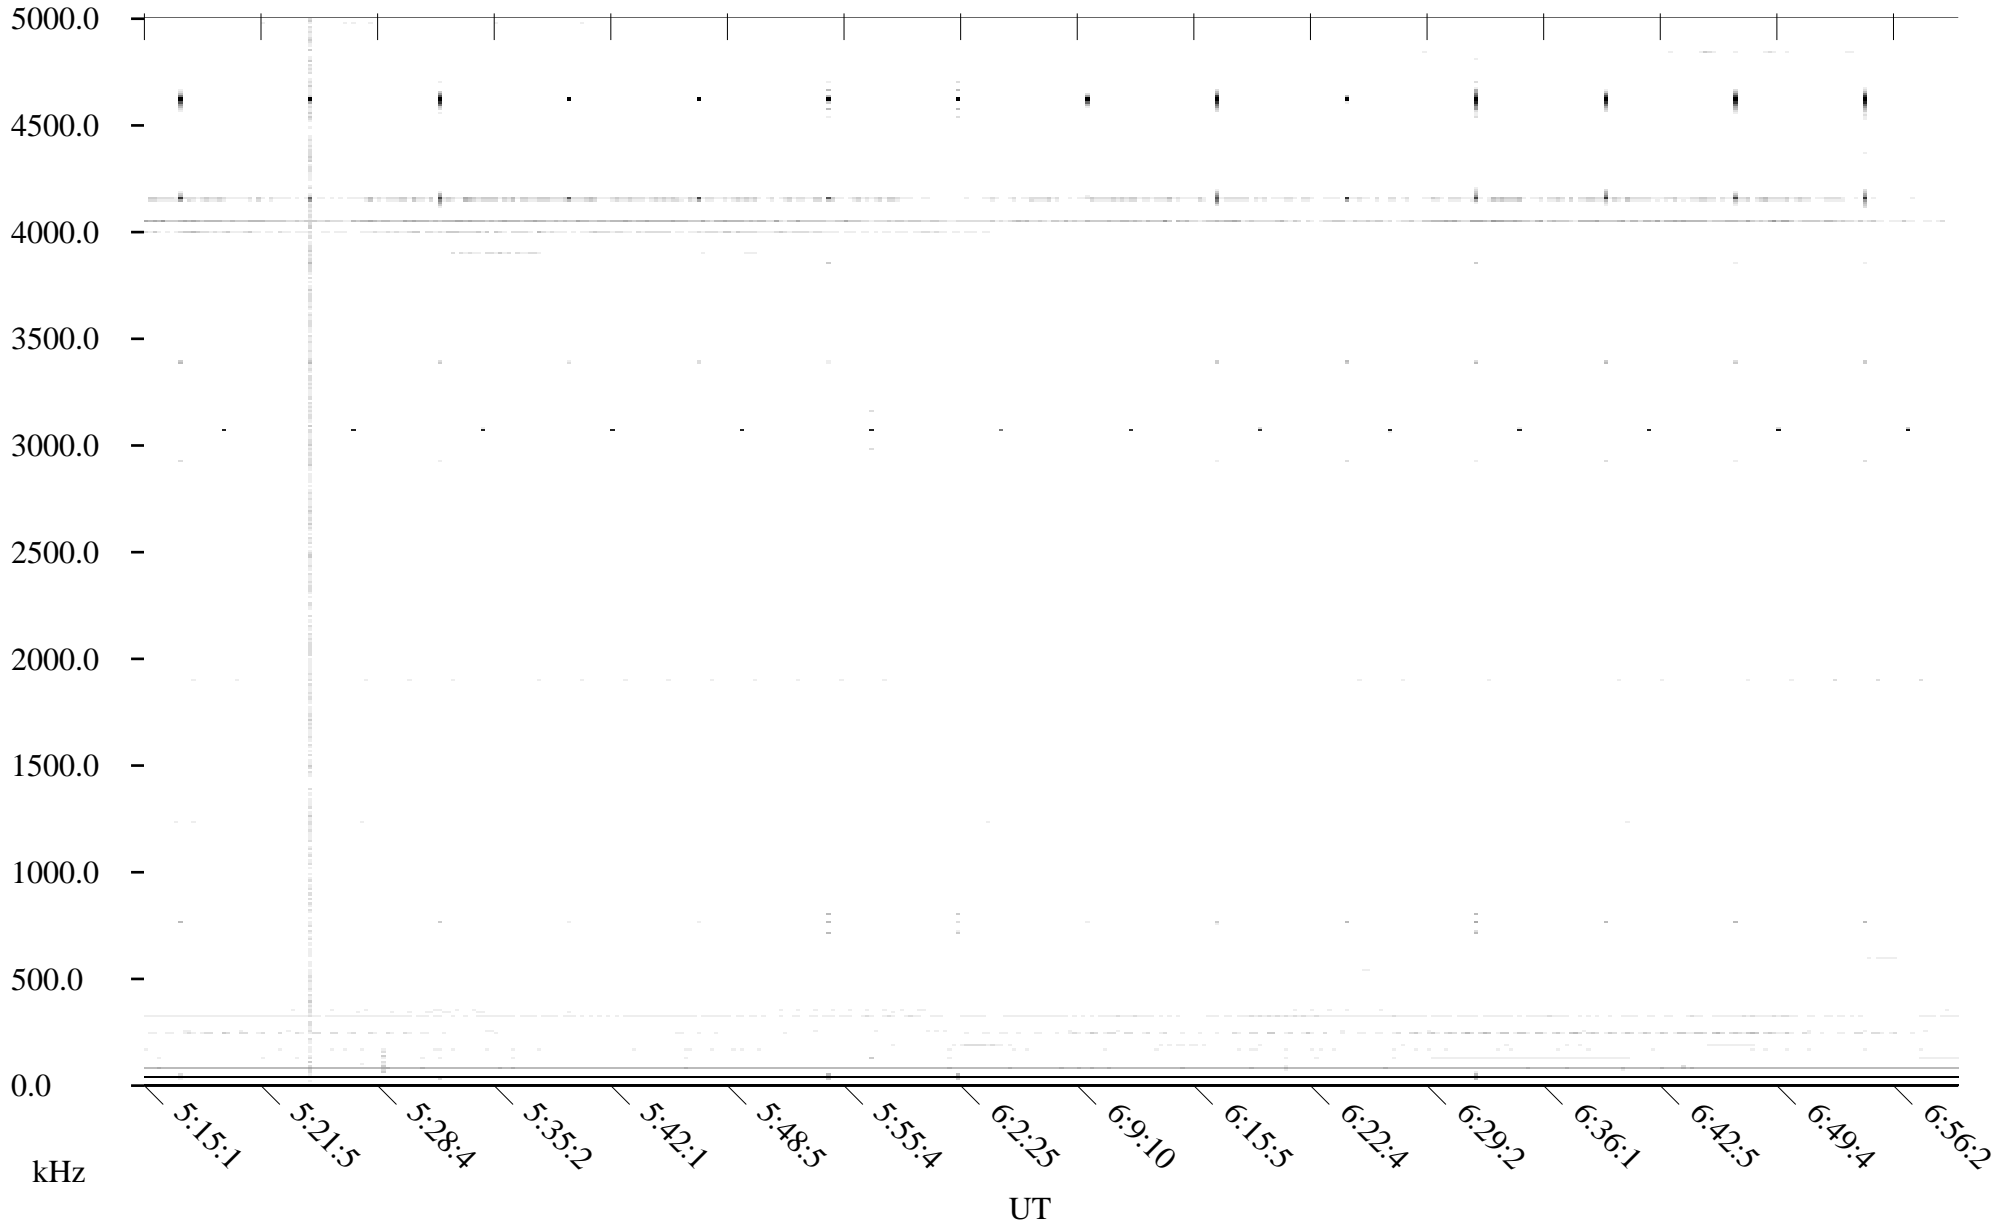

Black = -100

White = -500

detail

Page 2

CHU03-21-21.dat.channel.2

Linear Scale

Black = -100

White = -500

detail

Page 3

CHU03-21-21.dat.channel.2

Linear Scale

Black = -100

White = -500

detail

Page 4

CHU03-21-21.dat.channel.2

Linear Scale

Black = -100

White = -500

detail

Page 5

CHU03-21-21.dat.channel.2

Linear Scale

Black = -100

White = -500

detail

Page 6

CHU03-21-21.dat.channel.2

Linear Scale Black = -100 White = -500

detail