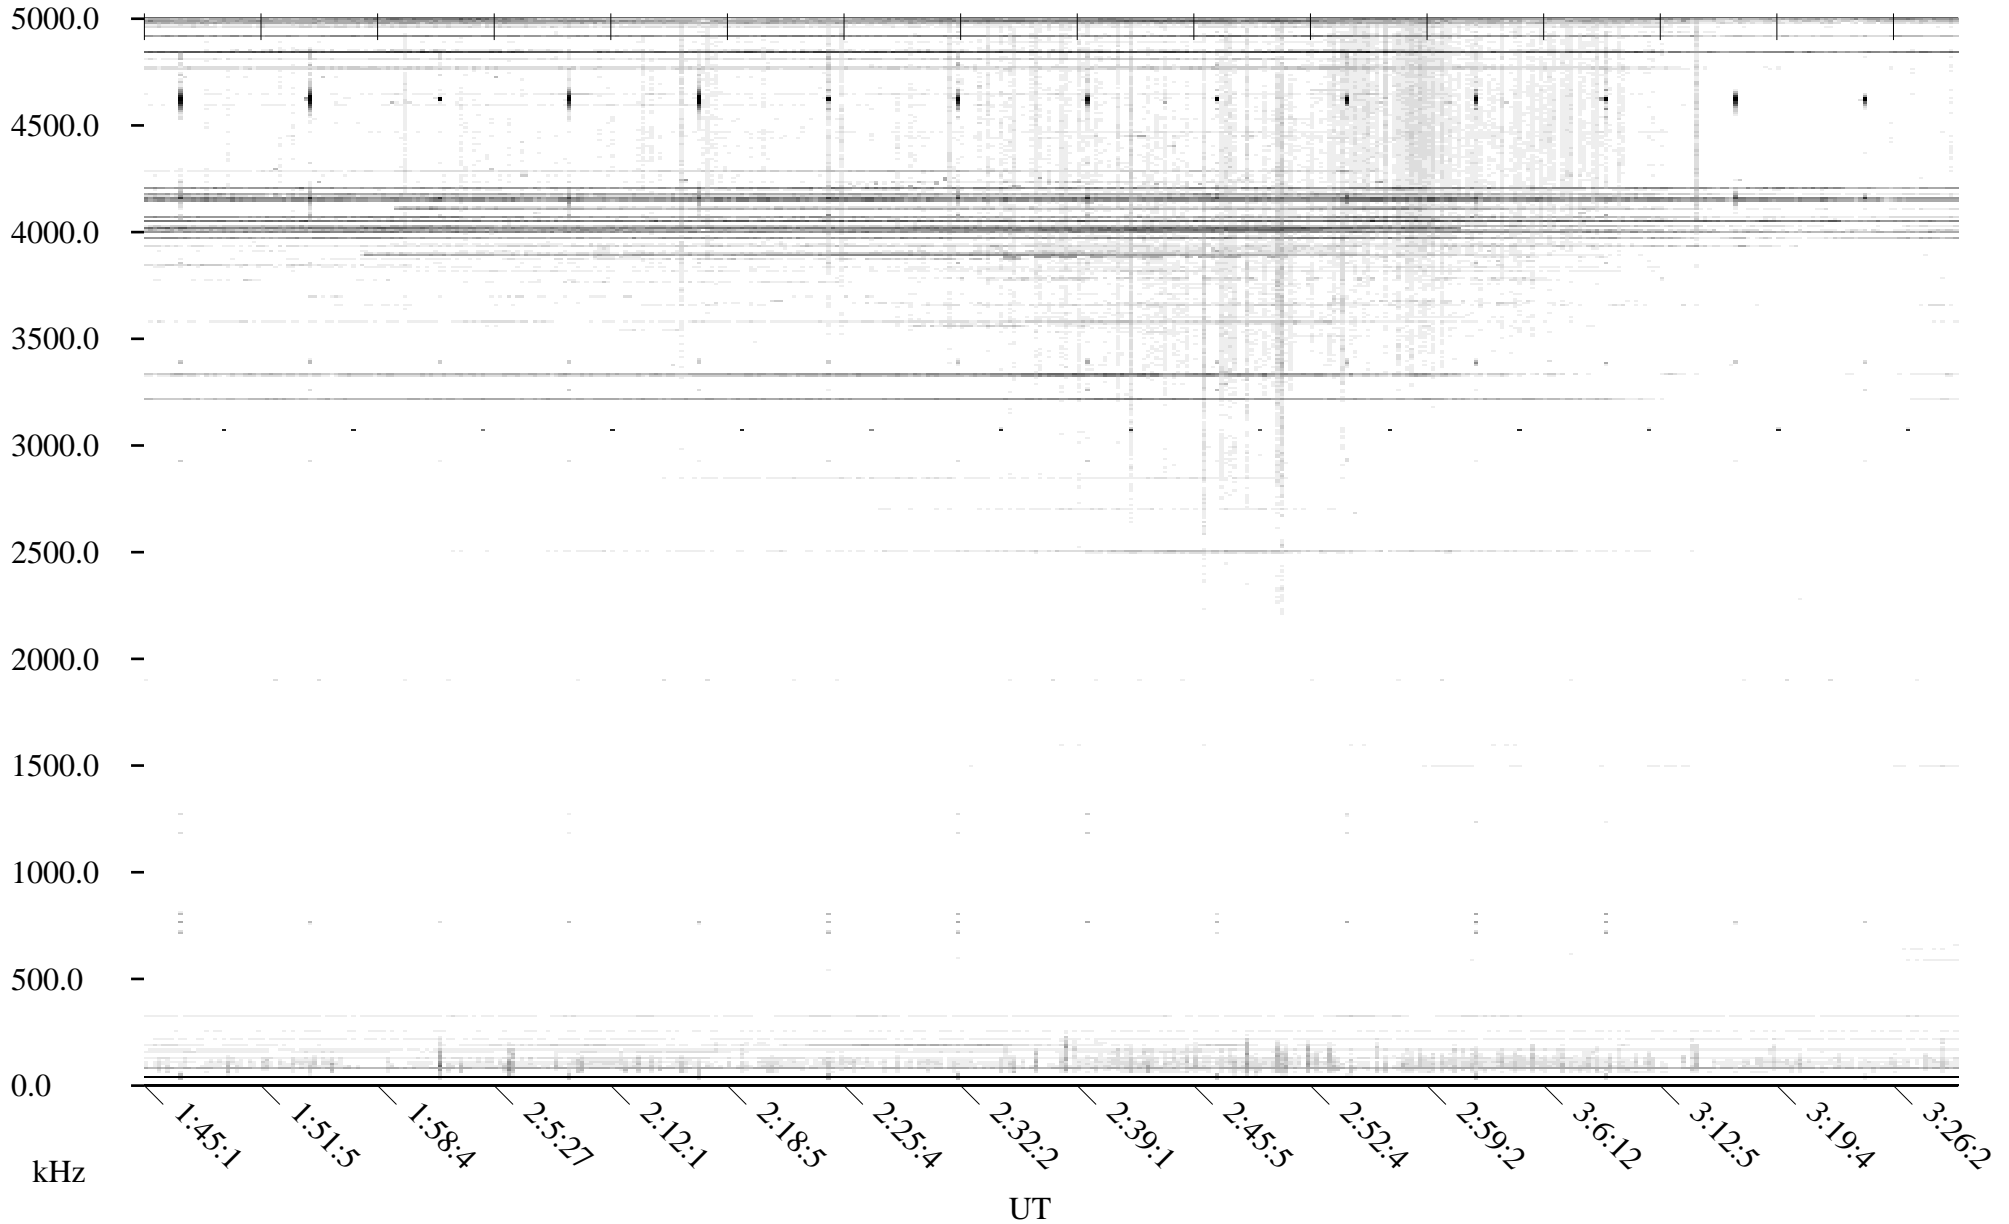

CHU04-07-21.dat.channel.2

Linear Scale

Black = -100

White = -500

detail

Page 1

CHU04-07-21.dat.channel.2

Linear Scale Black = -100 White = -500

detail

Page 2

CHU04-07-21.dat.channel.2

Linear Scale Black = -100 White = -500

detail

Page 3

CHU04-07-21.dat.channel.2

Linear Scale

Black = -100

White = -500

detail

Page 4

CHU04-07-21.dat.channel.2

Linear Scale Black = -100 White = -500

detail

CHU04-07-21.dat.channel.2

Linear Scale

Black = -100

White = -500

detail

Page 6

CHU04-07-21.dat.channel.2

Linear Scale

Black = -100