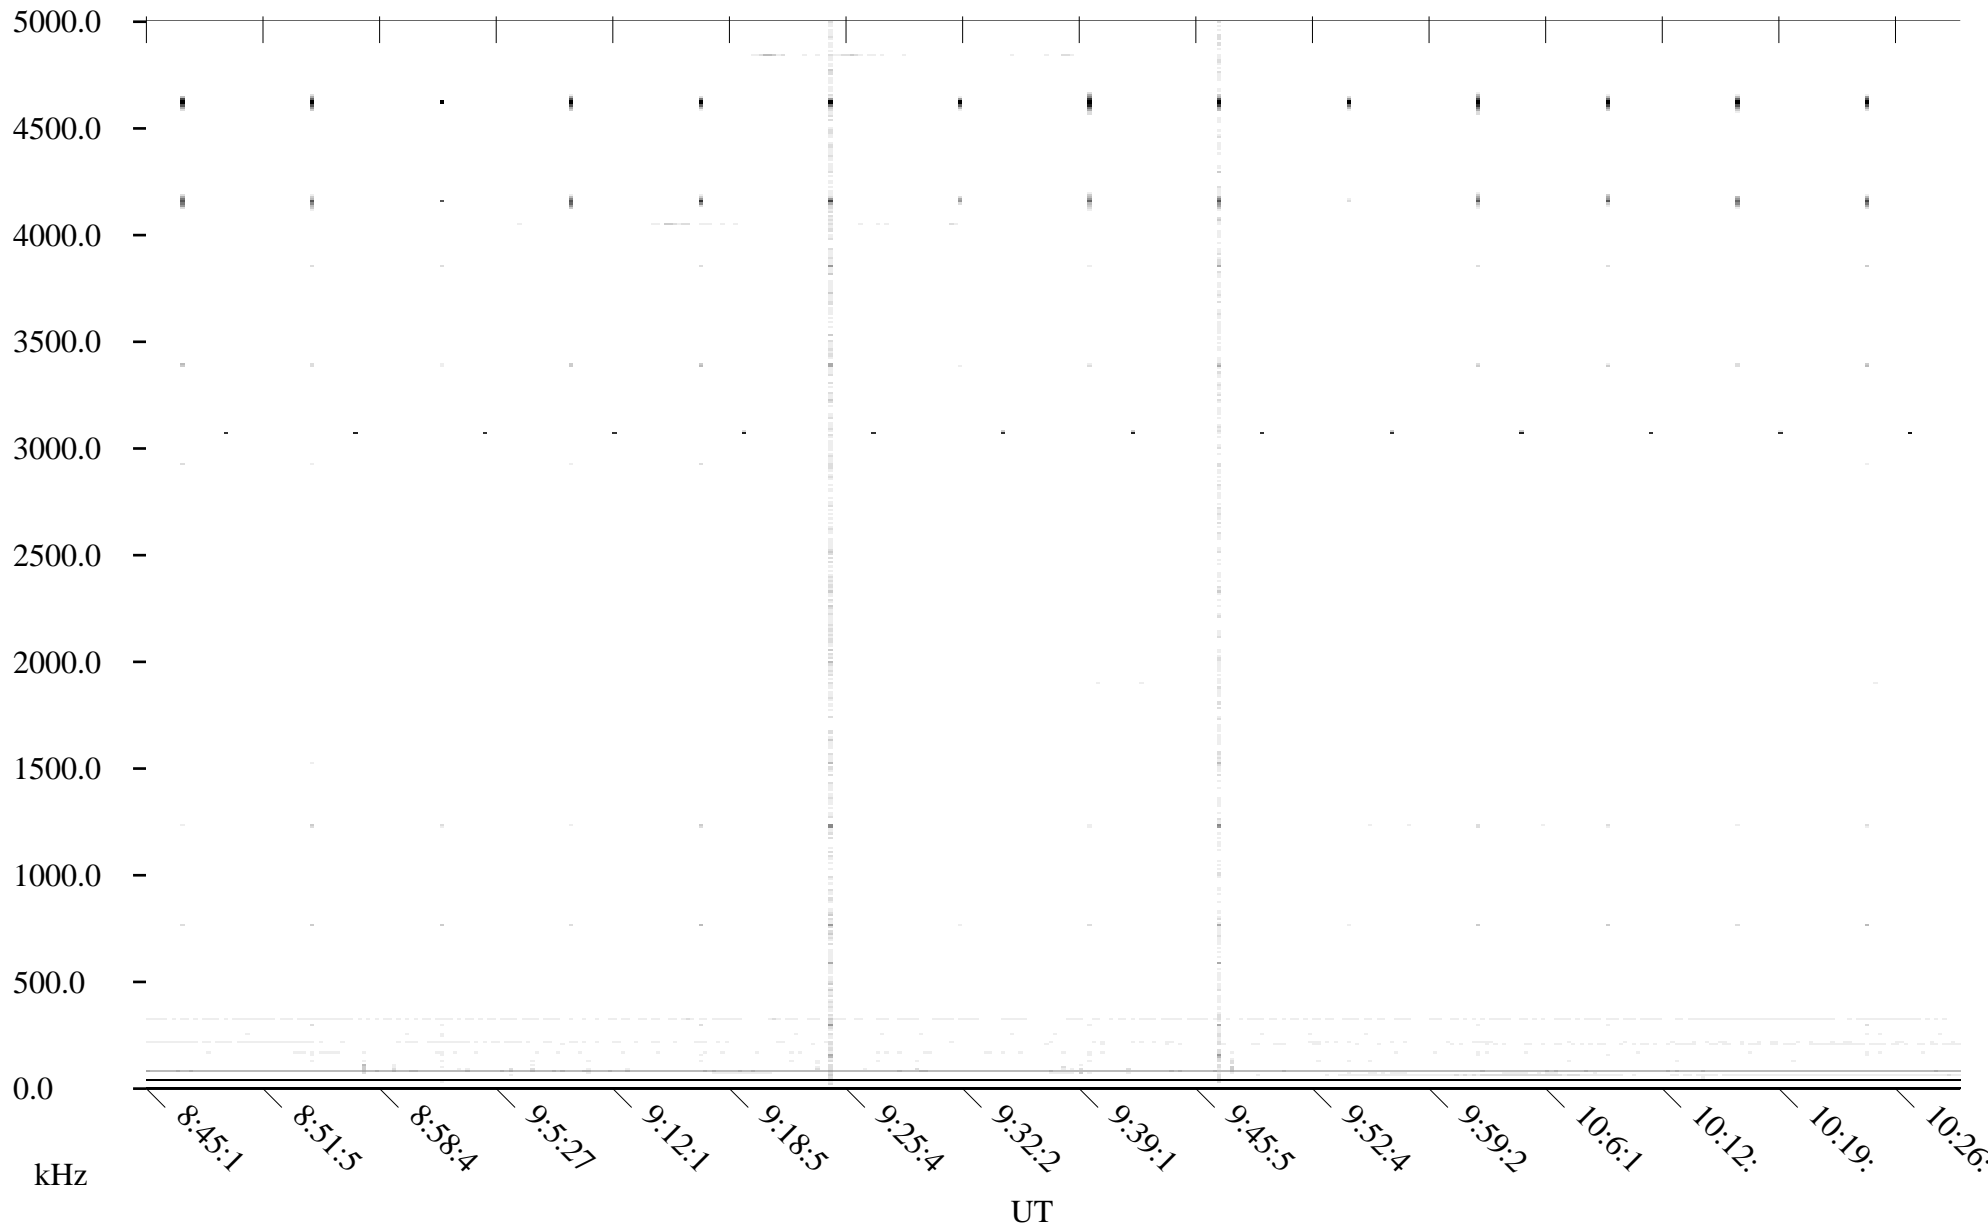

Black = -100

White = -500

detail

Page 2

CHU04-24-21.dat.channel.2

Linear Scale Black = -100 White = -500

detail

Page 3

CHU04-24-21.dat.channel.2

Linear Scale Black = -100 White = -500

detail

Page 4

CHU04-24-21.dat.channel.2

Linear Scale

Black = -100

White = -500

detail

Page 5

CHU04-24-21.dat.channel.2

Linear Scale Black = -100 White = -500

detail

CHU04-24-21.dat.channel.2

Linear Scale

Black = -100

White = -500

detail