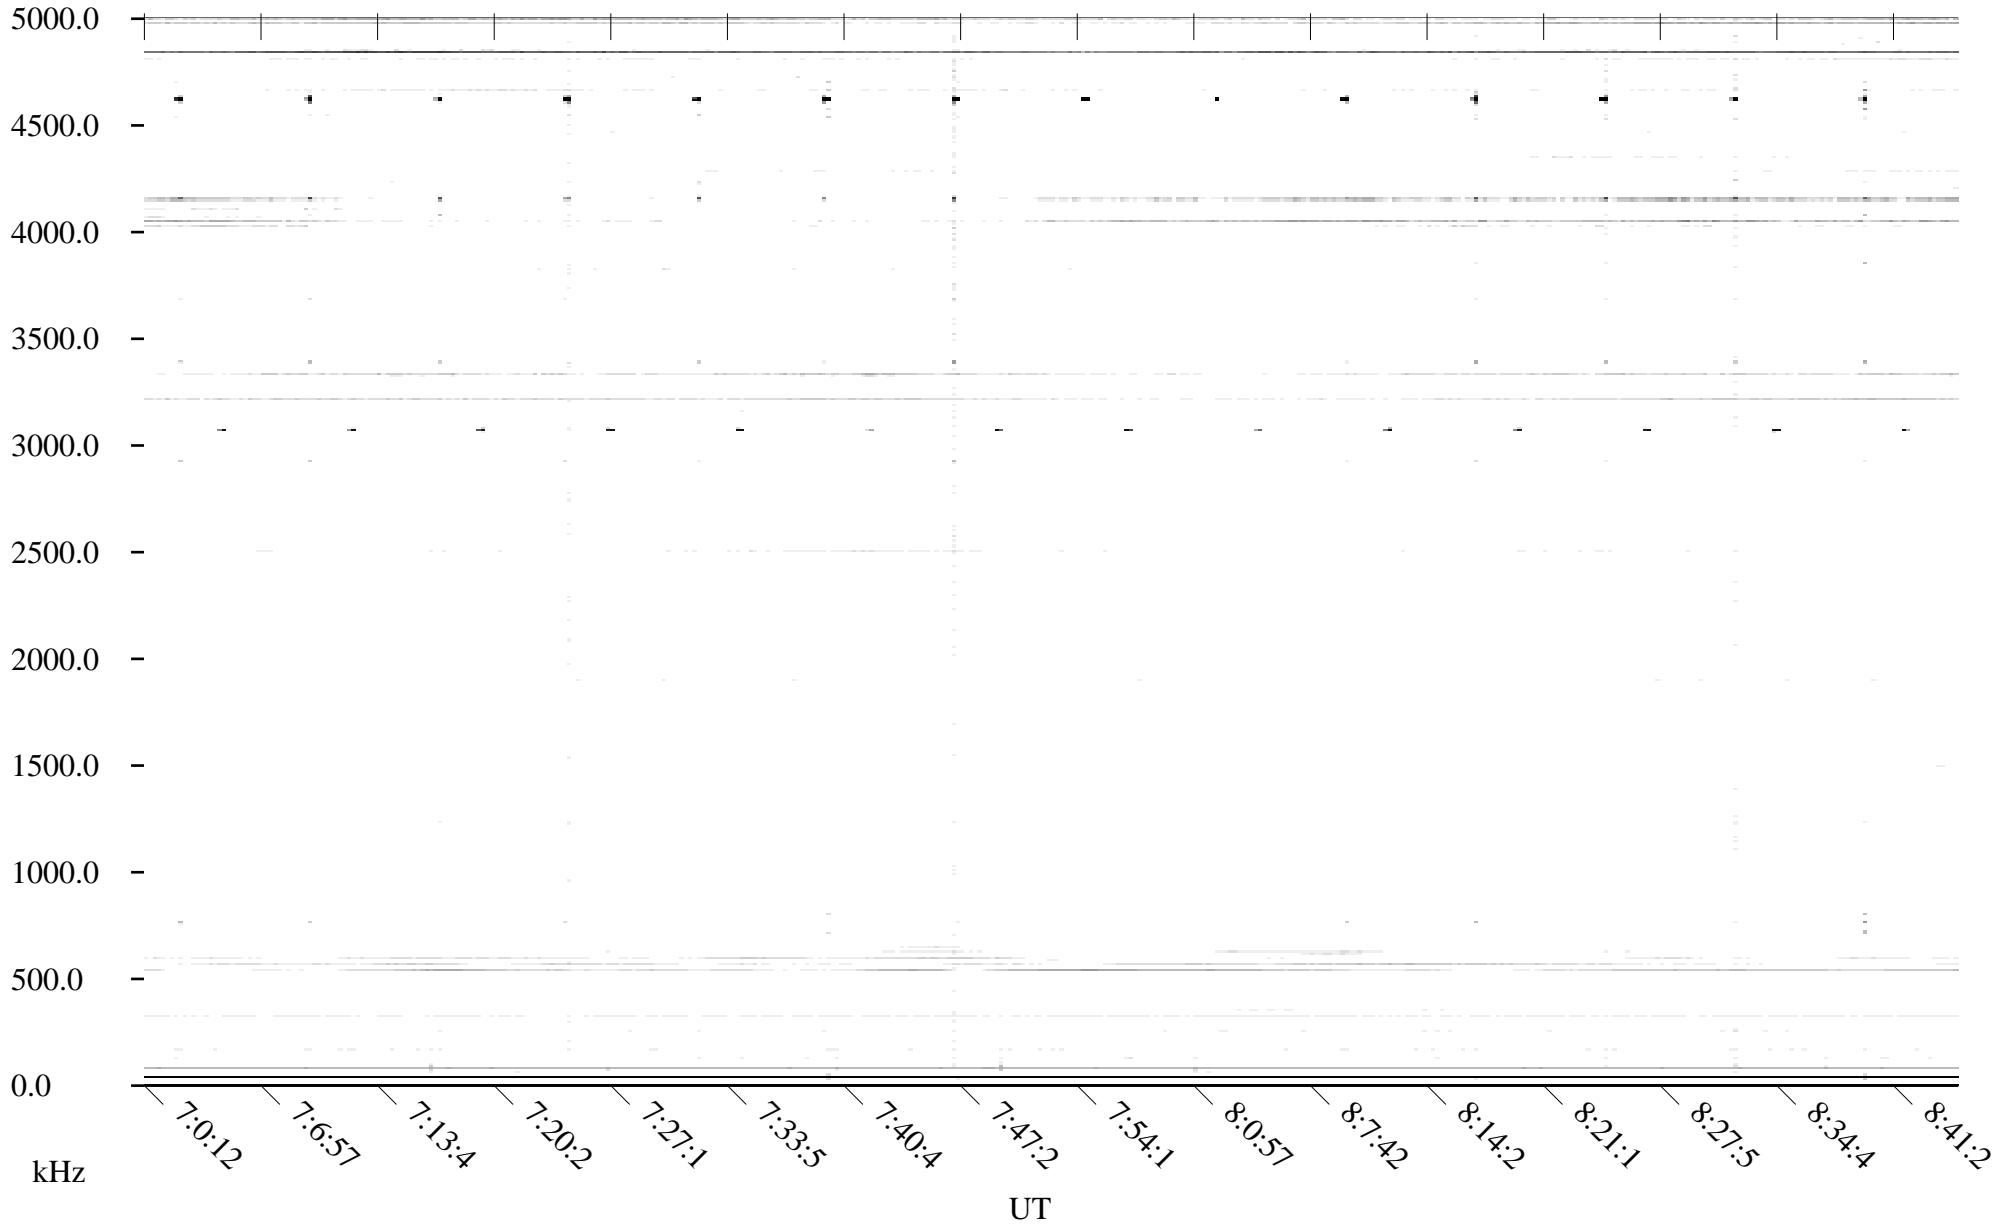

Black = -100

White = -500

detail

Page 2

CHU05-14-21.dat.channel.2

Linear Scale

Black = -100

White = -500

detail

Page 3

CHU05-14-21.dat.channel.2

Linear Scale

Black = -100

White = -500

detail

Page 4

CHU05-14-21.dat.channel.2

Linear Scale Black = -100 White = -500

detail

CHU05-14-21.dat.channel.2

Linear Scale

Black = -100

White = -500

detail

Page 6

CHU05-14-21.dat.channel.2

Linear Scale Black = -100 White = -500

detail