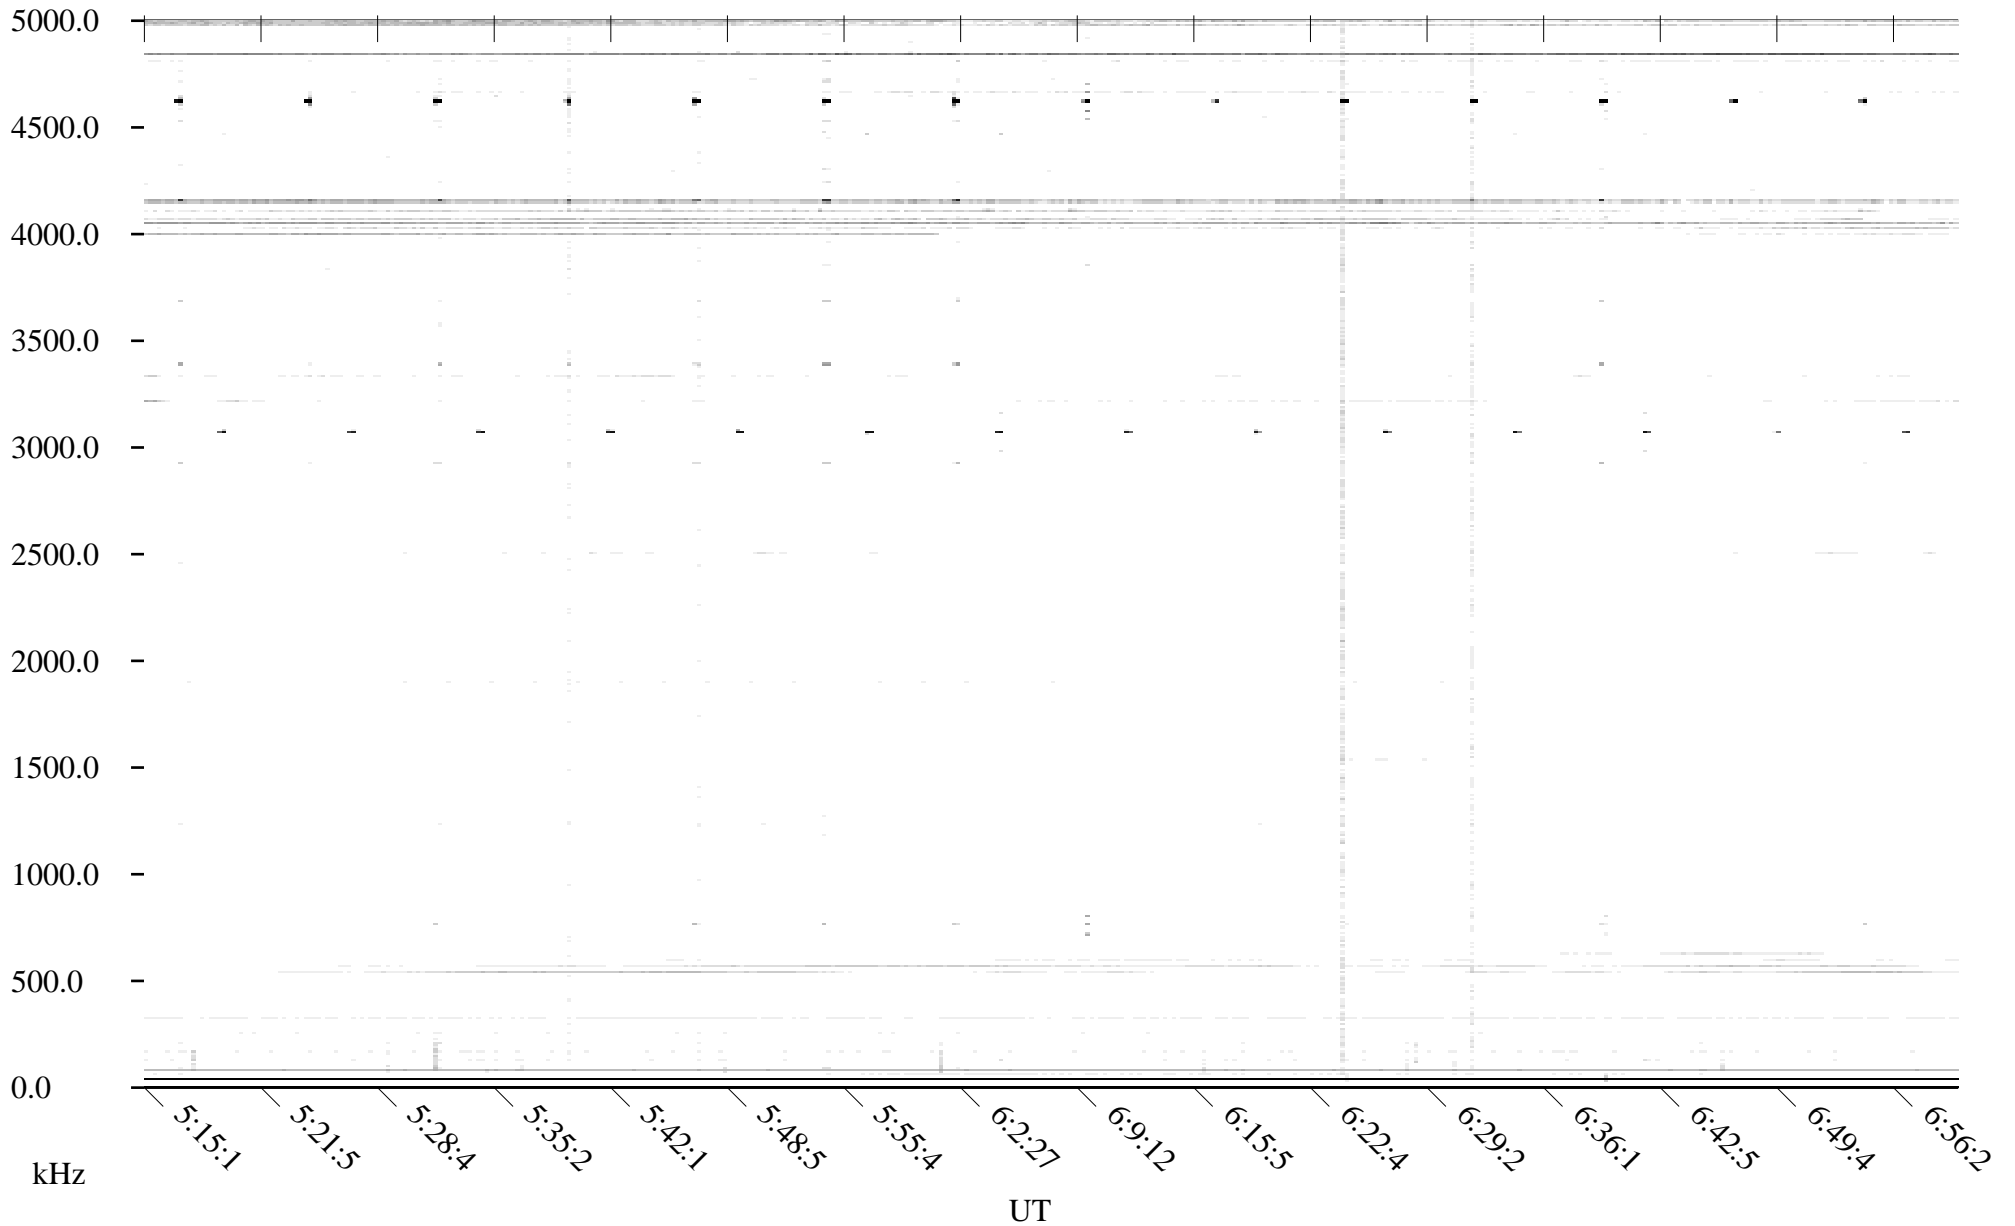

Black = -100

White = -500

detail

Page 2

CHU05-14-21.dat.channel.2

Linear Scale

Black = -100

White = -500

detail

Page 3

CHU05-14-21.dat.channel.2

Linear Scale

Black = -100

White = -500

detail

Page 4

CHU05-14-21.dat.channel.2

Linear Scale Black = -100 White = -500

detail

CHU05-14-21.dat.channel.2

Linear Scale

Black = -100

White = -500

detail

Page 6

CHU05-14-21.dat.channel.2

Linear Scale Black = -100 White = -500

detail