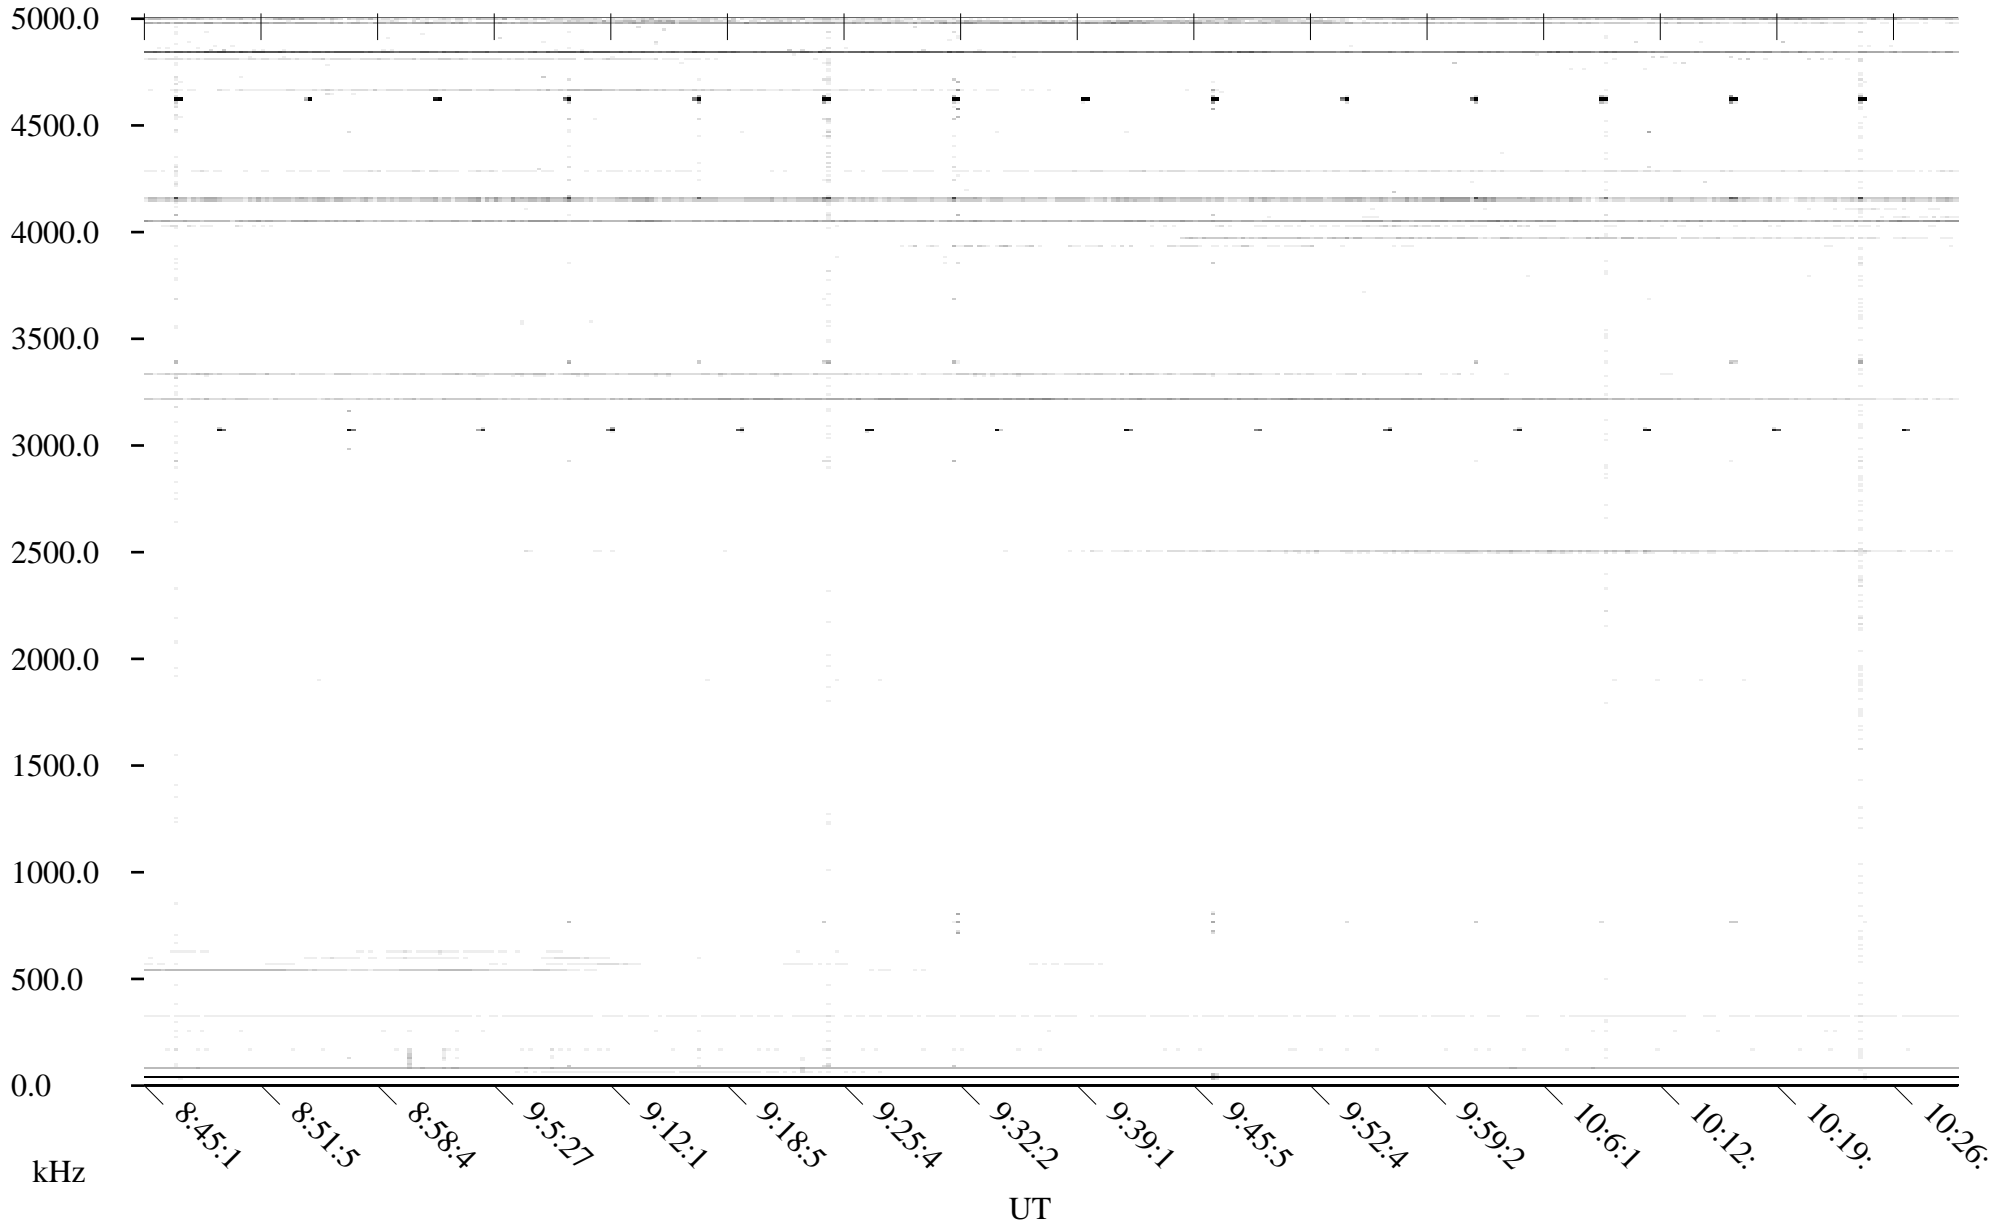

Black = -100

White = -500

detail

Page 2

CHU05-14-21.dat.channel.2

Linear Scale

Black = -100

White = -500

detail

Page 3

CHU05-14-21.dat.channel.2

Linear Scale

Black = -100

White = -500

detail

Page 4

CHU05-14-21.dat.channel.2

Linear Scale Black = -100 White = -500

detail

CHU05-14-21.dat.channel.2

Linear Scale

Black = -100

White = -500

detail

Page 6

CHU05-14-21.dat.channel.2

Linear Scale Black = -100 White = -500

detail