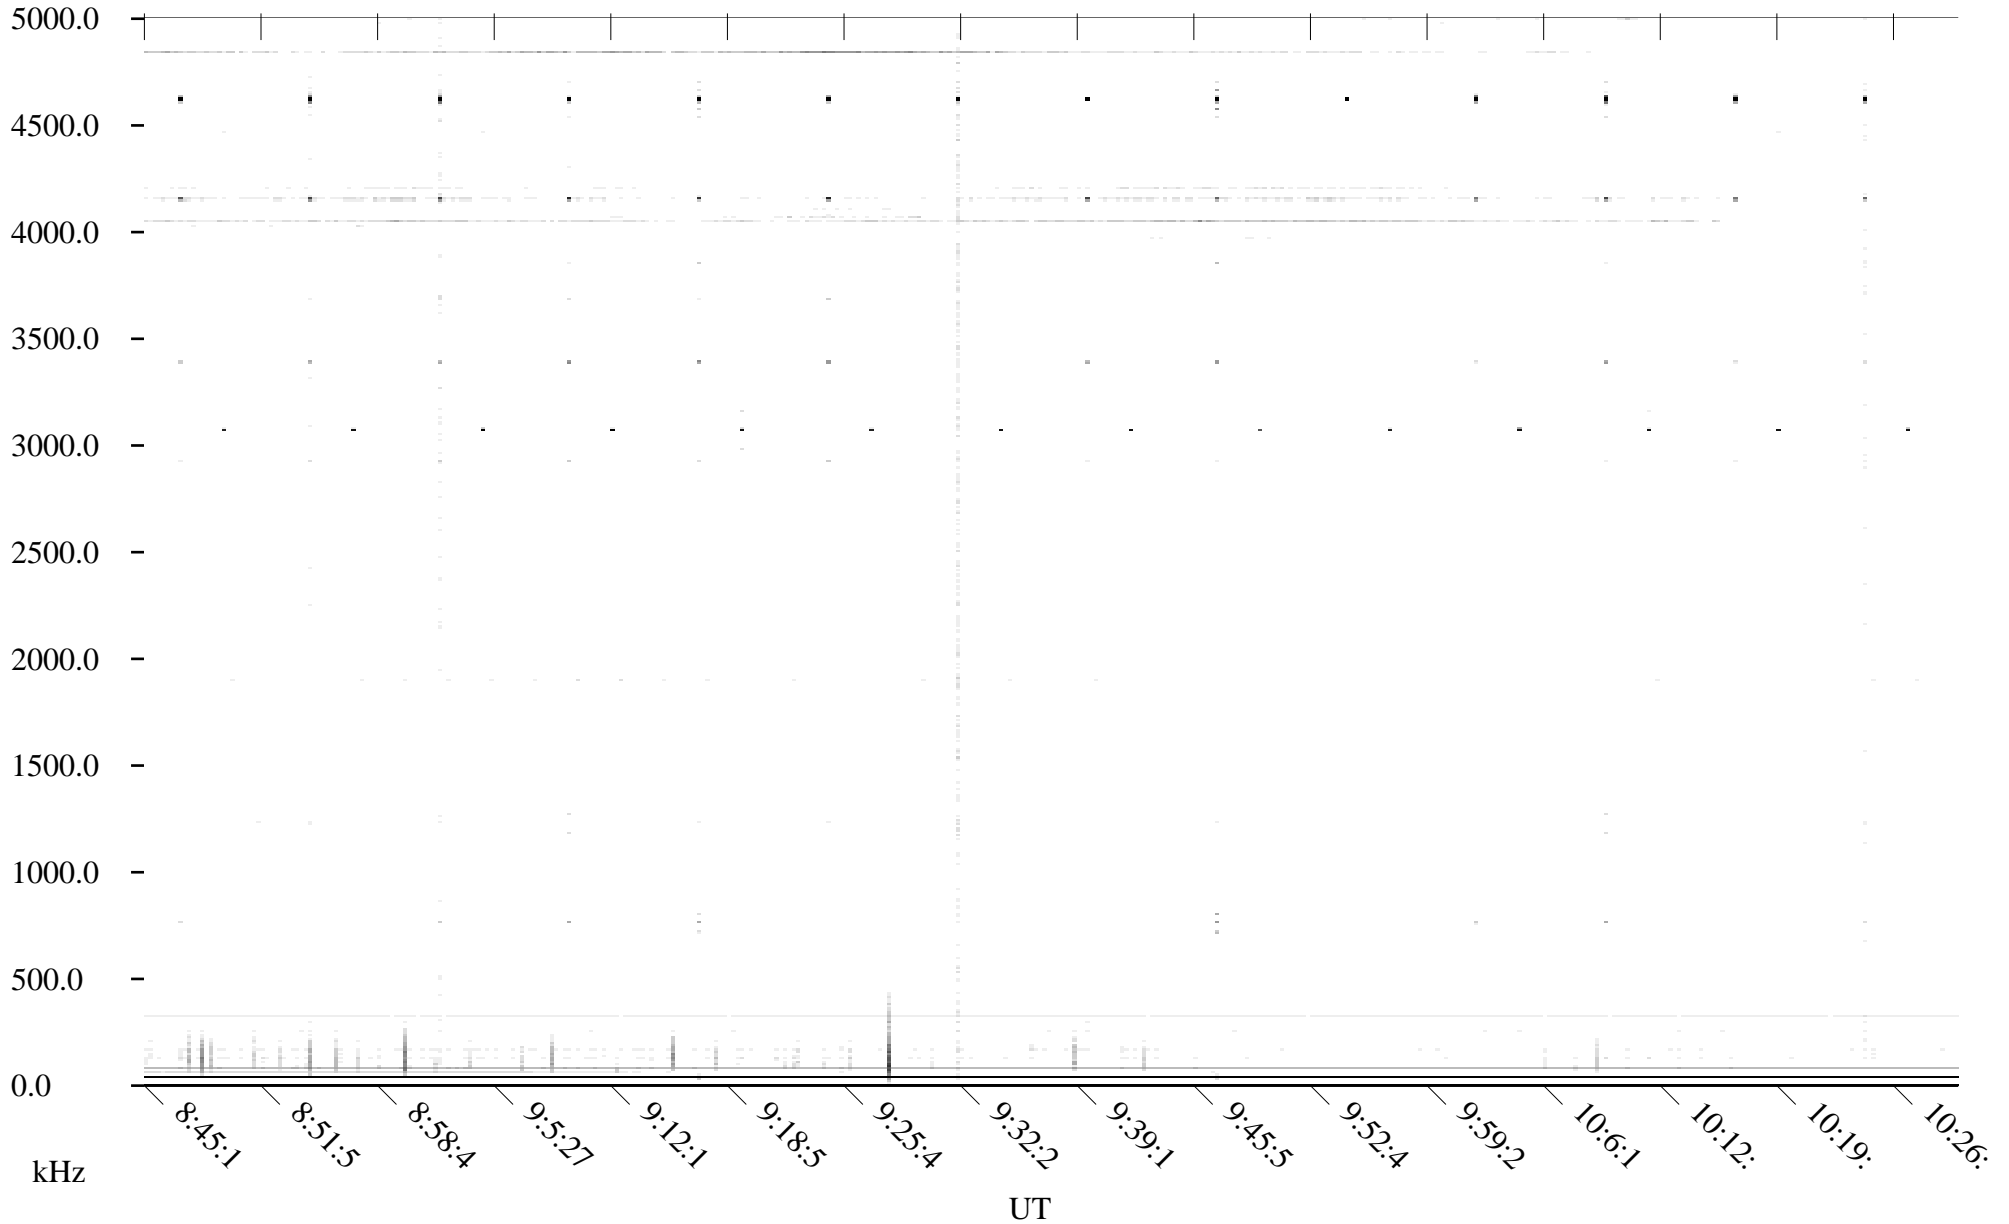

Black = -100

White = -500

detail

Page 2

CHU05-18-21.dat.channel.2

Linear Scale

Black = -100

White = -500

detail

Page 3

CHU05-18-21.dat.channel.2

Linear Scale Black = -100 White = -500

detail

Page 4

CHU05-18-21.dat.channel.2

Linear Scale

Black = -100

White = -500

detail

Page 5

CHU05-18-21.dat.channel.2

Linear Scale

Black = -100

White = -500

detail

Page 6

CHU05-18-21.dat.channel.2

Linear Scale

Black = -100

White = -500

detail