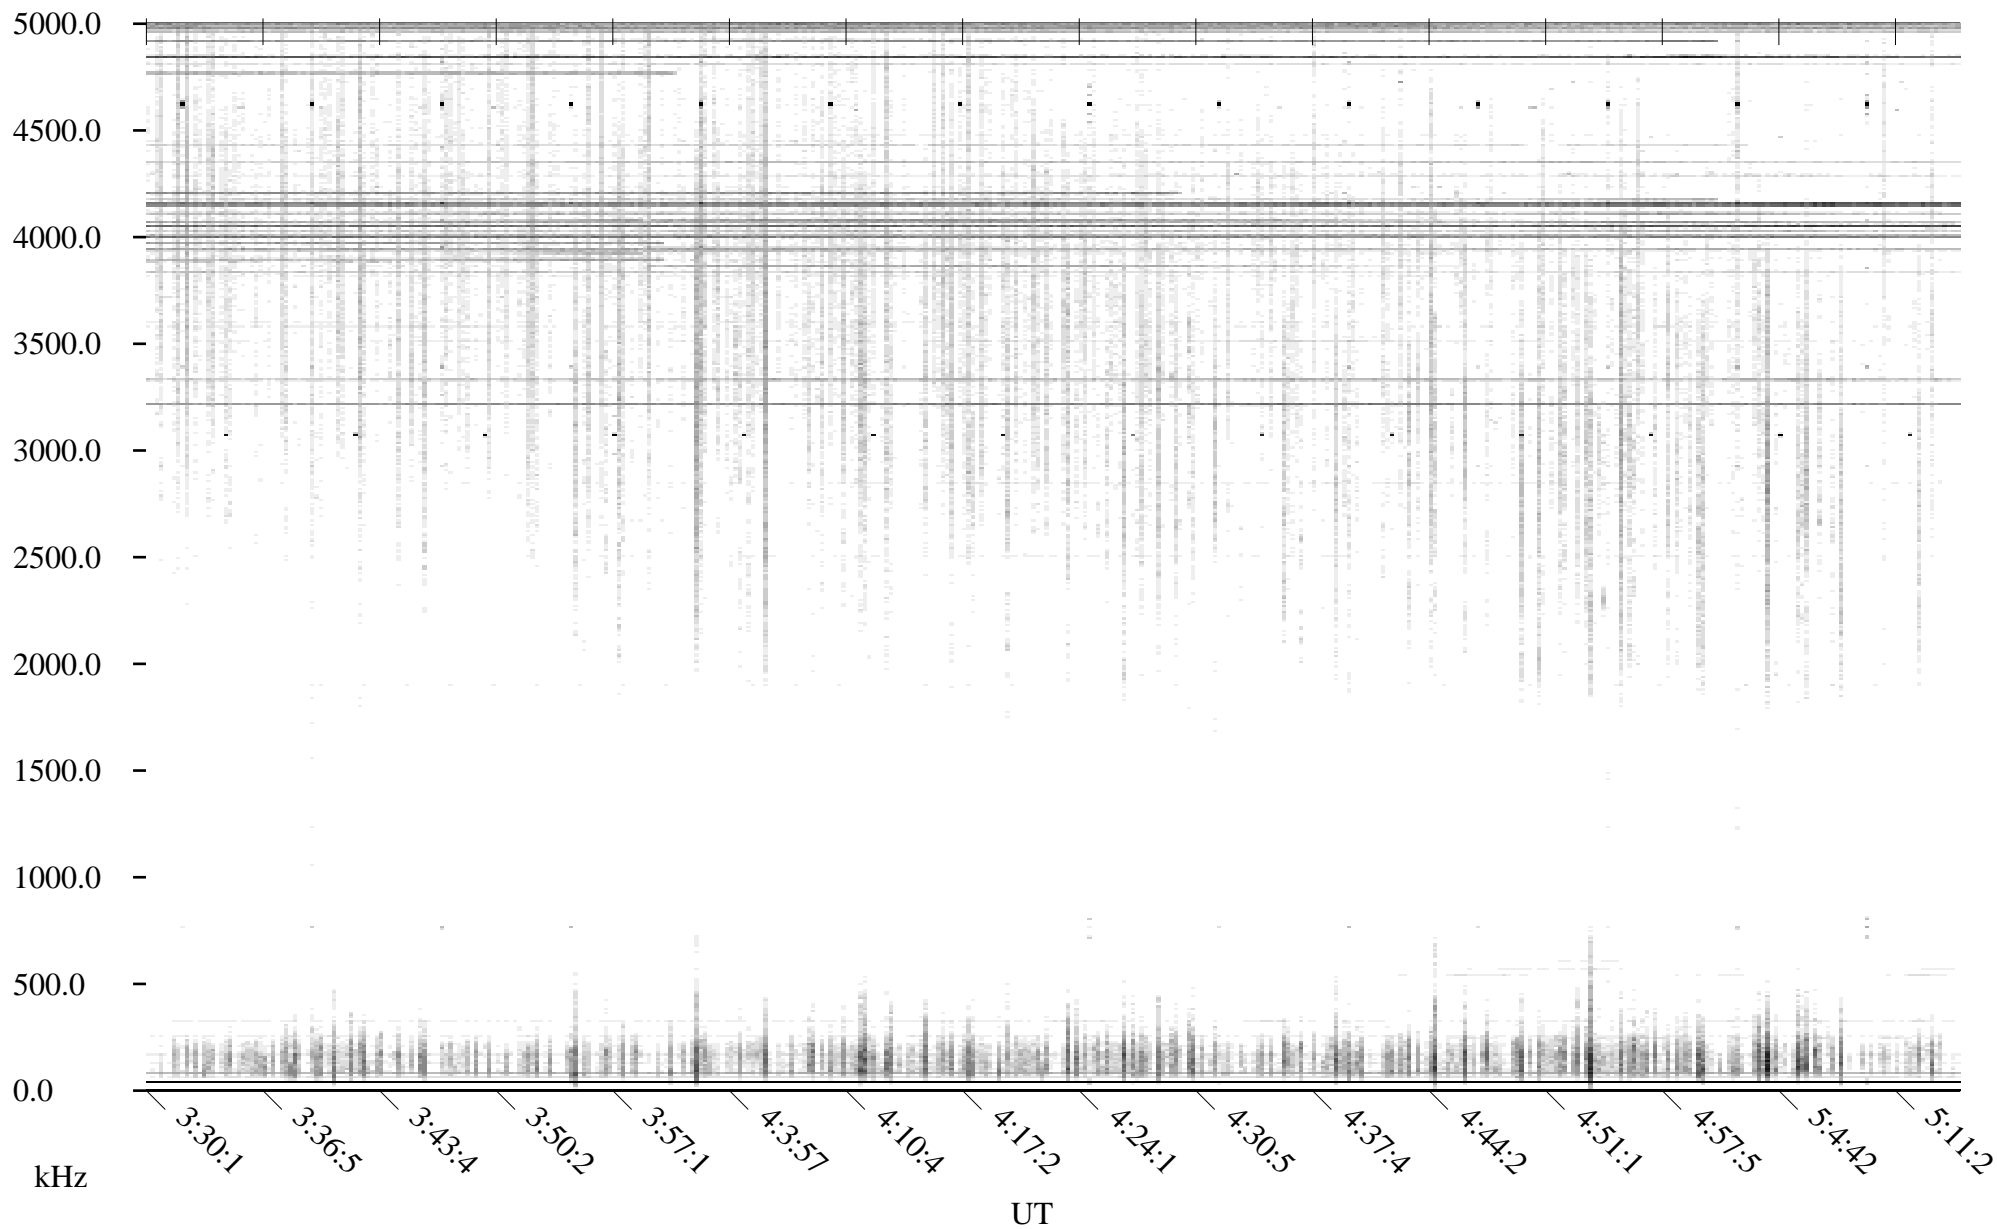

CHU05-19-21.dat.channel.2

Linear Scale

Black = -100

White = -500

detail

Page 1

CHU05-19-21.dat.channel.2

Linear Scale

Black = -100

White = -500

detail

Page 2

CHU05-19-21.dat.channel.2

Linear Scale Black = -100 White = -500

detail

Page 3

CHU05-19-21.dat.channel.2

Linear Scale Black = -100 White = -500

detail

Page 4

CHU05-19-21.dat.channel.2

Linear Scale

Black = -100

White = -500

detail

Page 5

CHU05-19-21.dat.channel.2

Linear Scale

Black = -100

White = -500

detail

Page 6