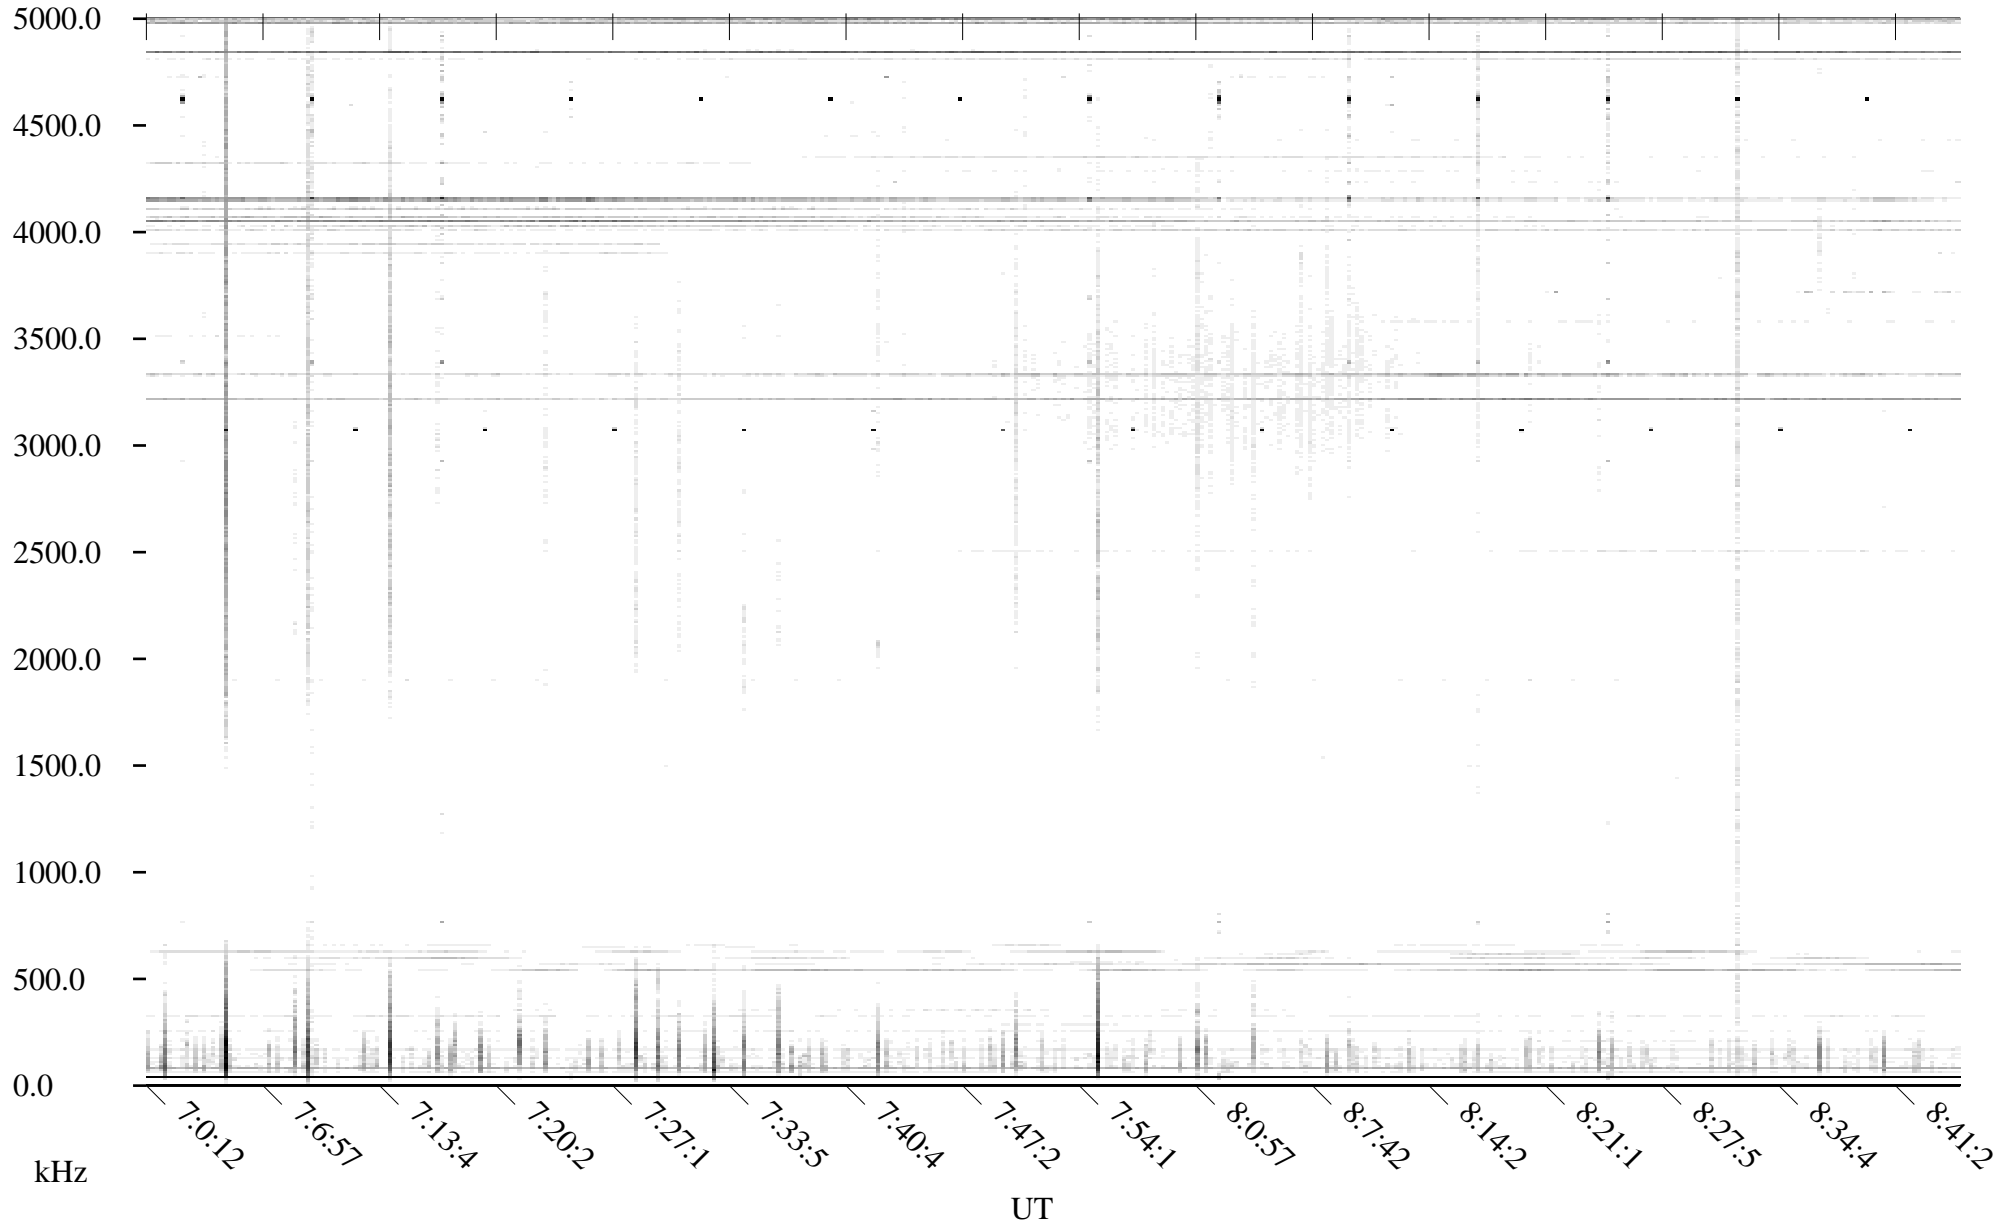

Black = -100

White = -500

detail

Page 2

CHU05-19-21.dat.channel.2

Linear Scale Black = -100 White = -500

detail

Page 3

CHU05-19-21.dat.channel.2

Linear Scale Black = -100 White = -500

detail

Page 4

CHU05-19-21.dat.channel.2

Linear Scale

Black = -100

White = -500

detail

Page 5

CHU05-19-21.dat.channel.2

Linear Scale

Black = -100

White = -500

detail

Page 6

CHU05-19-21.dat.channel.2

Linear Scale

Black = -100

White = -500

detail

Page 7