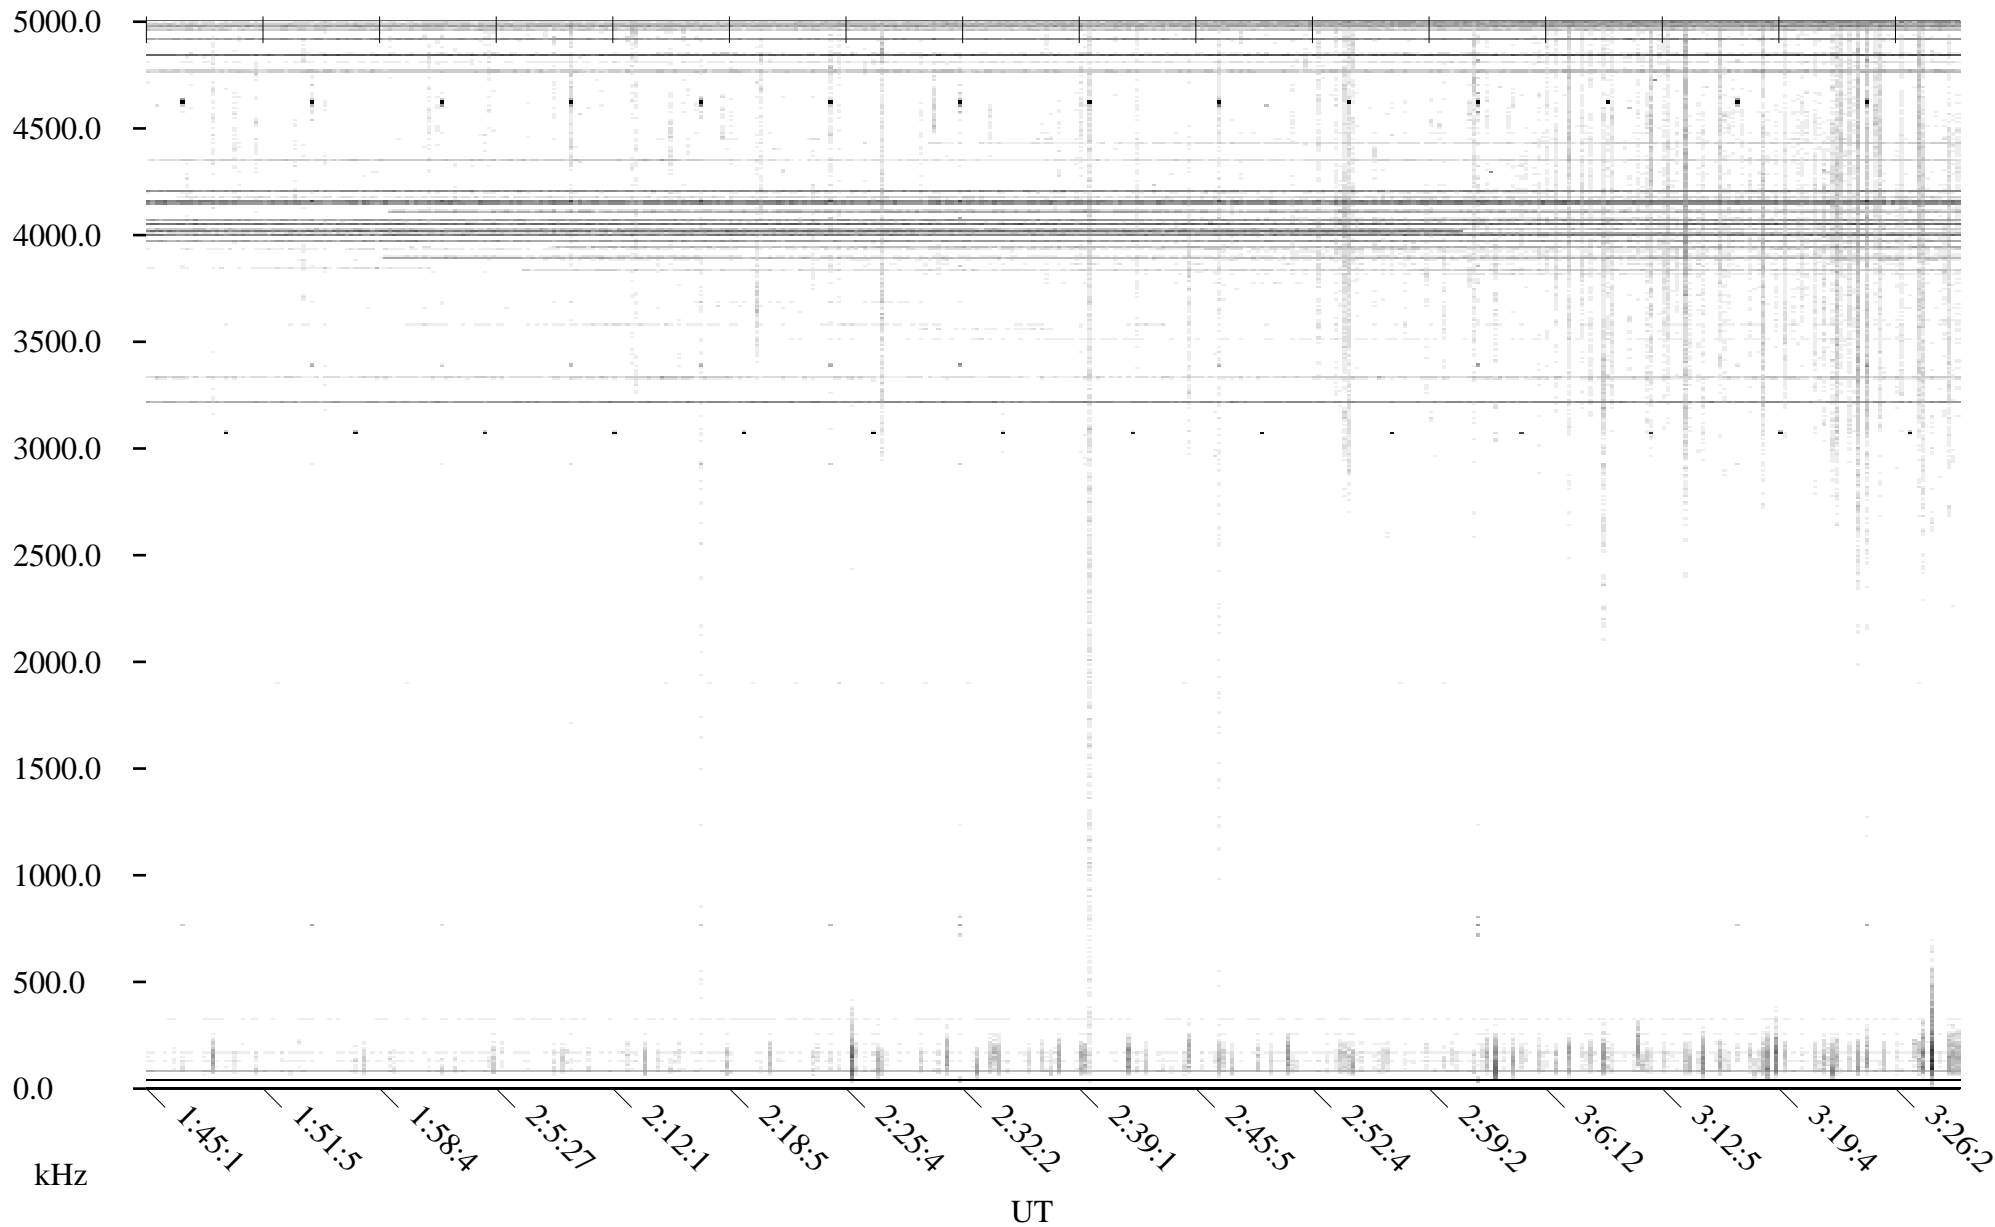

CHU05-19-21.dat.channel.2

Linear Scale

Black = -100

White = -500

detail

Page 1

CHU05-19-21.dat.channel.2

Linear Scale

Black = -100

White = -500

detail

Page 2

CHU05-19-21.dat.channel.2

Linear Scale Black = -100 White = -500

detail

Page 3

CHU05-19-21.dat.channel.2

Linear Scale Black = -100 White = -500

detail

Page 4

CHU05-19-21.dat.channel.2

Linear Scale

Black = -100

White = -500

detail

Page 5

CHU05-19-21.dat.channel.2

Linear Scale

Black = -100

White = -500

detail

Page 6