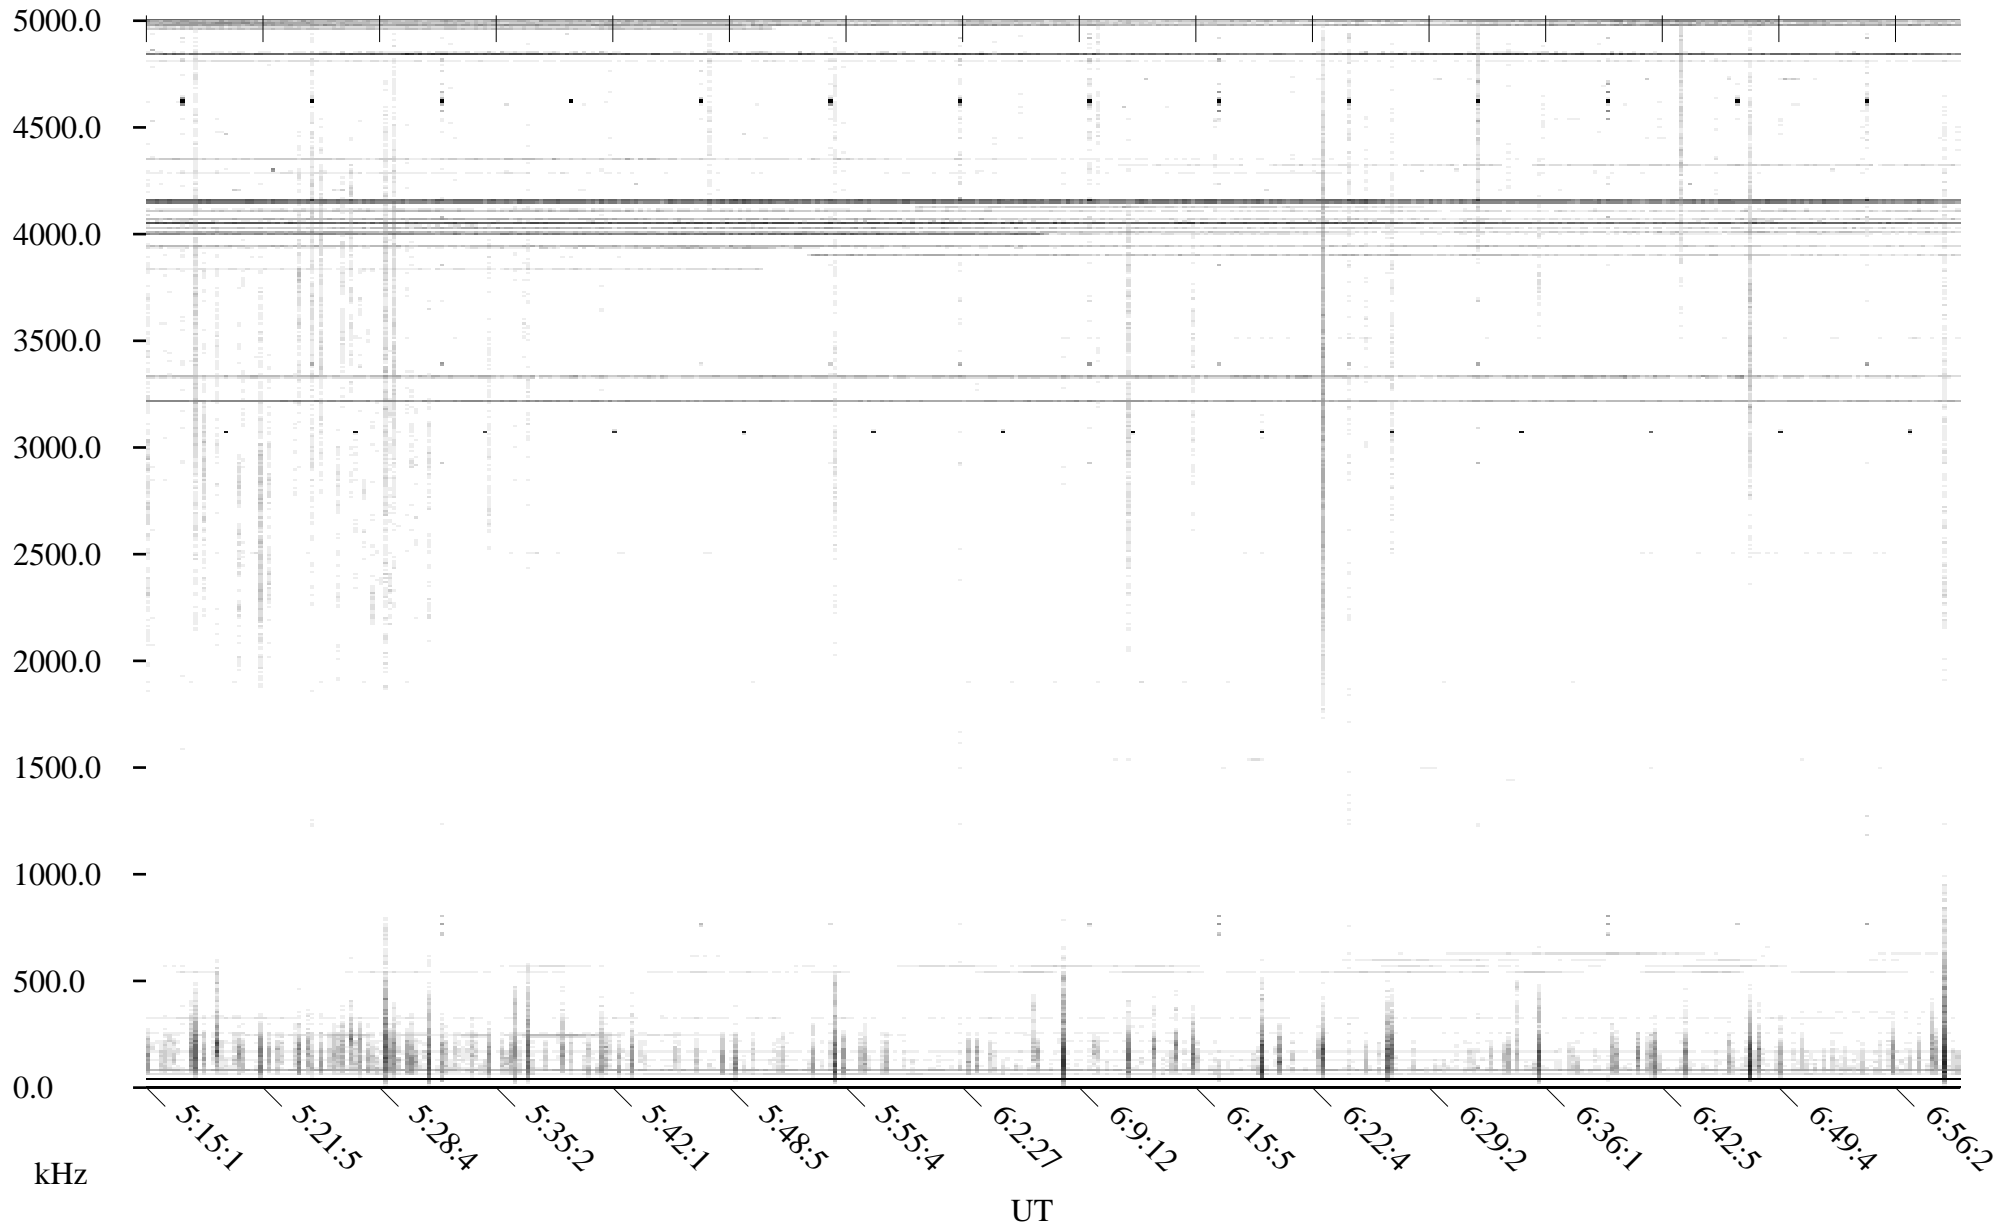

CHU05-19-21.dat.channel.2

Linear Scale

Black = -100

White = -500

detail

Page 1

CHU05-19-21.dat.channel.2

Linear Scale

Black = -100

White = -500

detail

Page 2

CHU05-19-21.dat.channel.2

Linear Scale Black = -100 White = -500

detail

Page 3

CHU05-19-21.dat.channel.2

Linear Scale Black = -100 White = -500

detail

Page 4

CHU05-19-21.dat.channel.2

Linear Scale

Black = -100

White = -500

detail

Page 5

CHU05-19-21.dat.channel.2

Linear Scale

Black = -100

White = -500

detail

Page 6