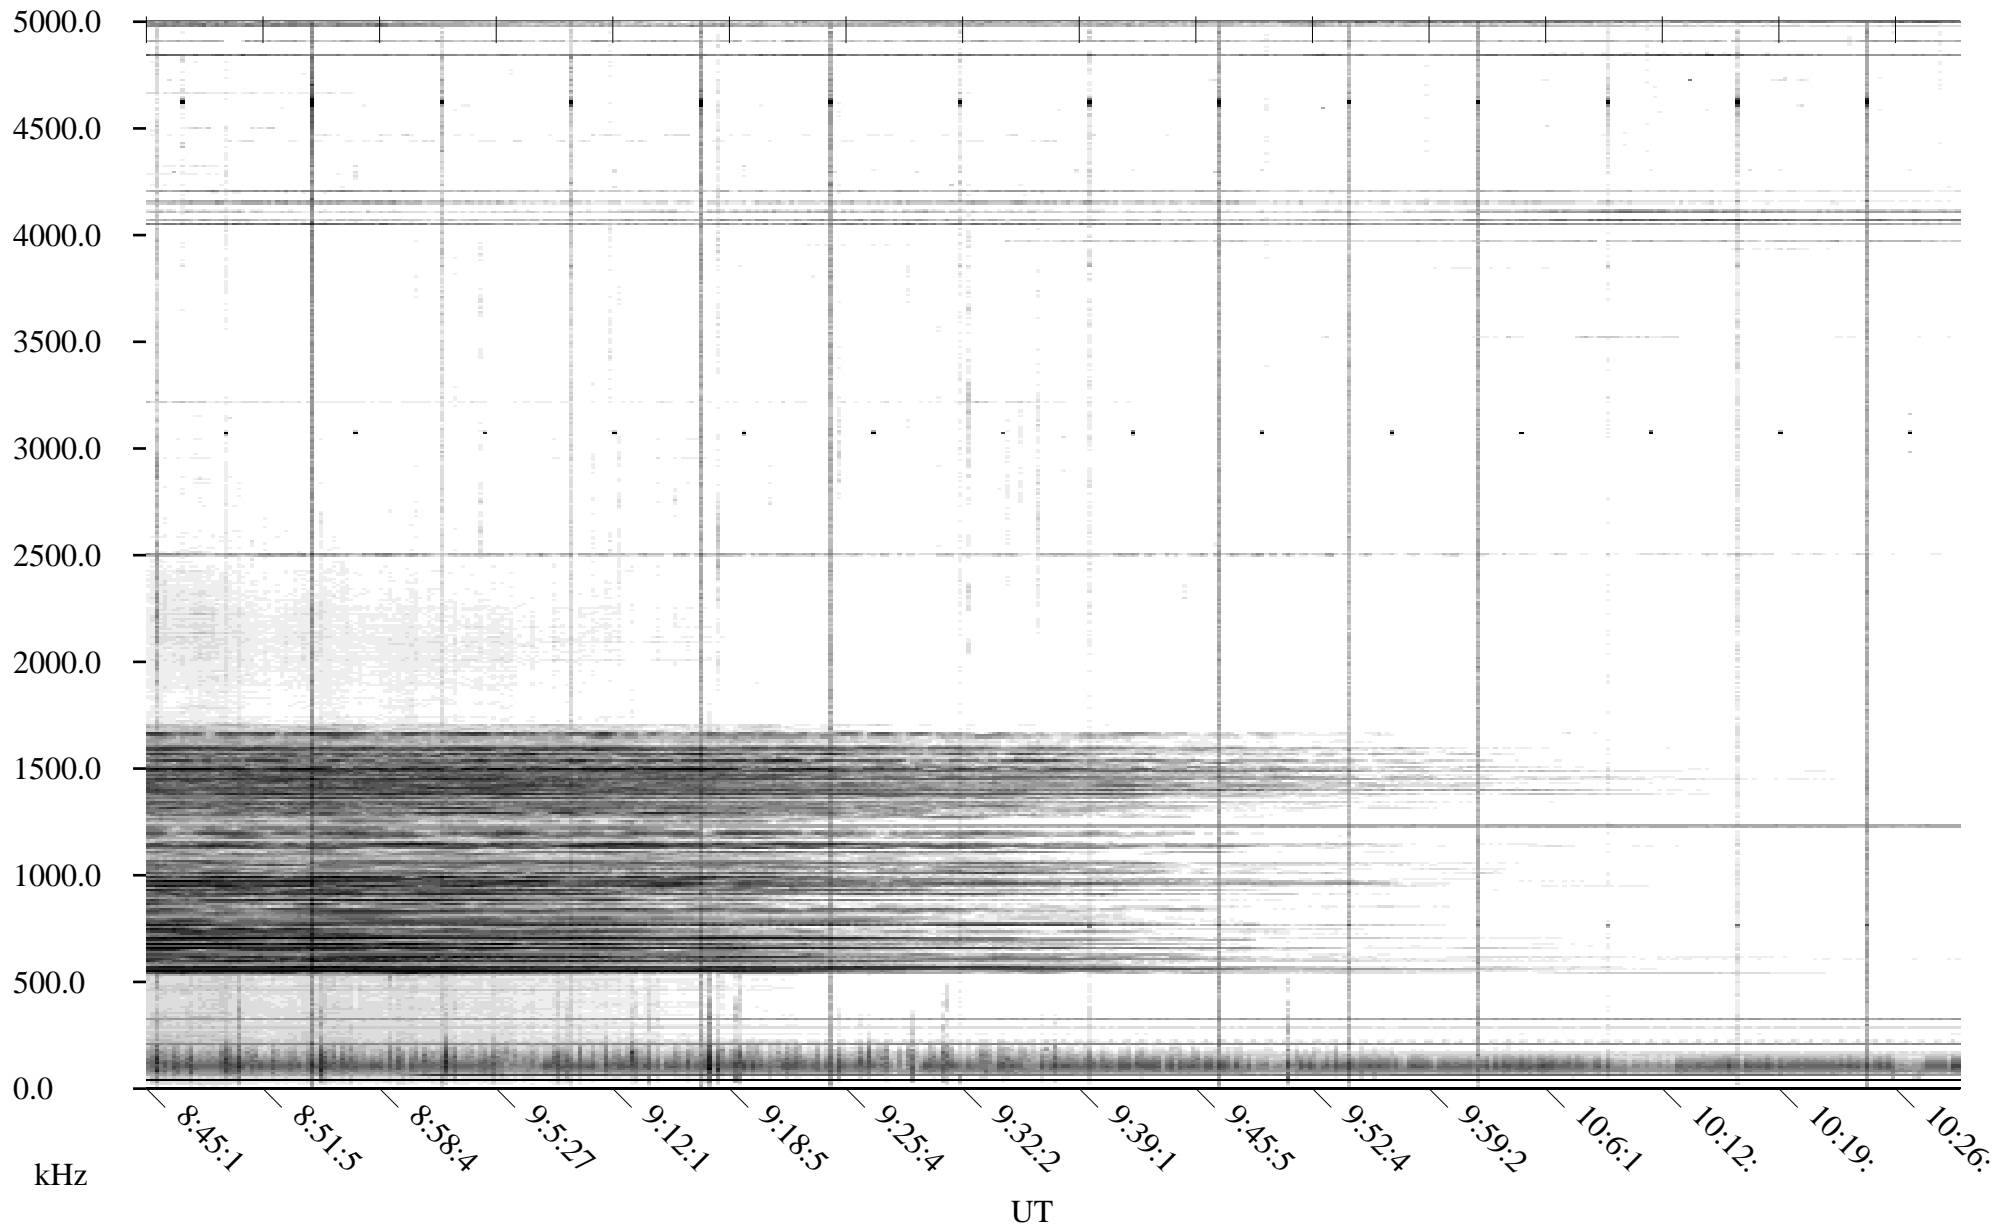

CHU05-19-22.dat.channel.1

Linear Scale Black = -100 White = -500

detail

Page 1

CHU05-19-22.dat.channel.1

Linear Scale

Black = -100

White = -500

detail

Page 2

CHU05-19-22.dat.channel.1

Linear Scale Black = -100 White = -500

detail

CHU05-19-22.dat.channel.1

Linear Scale Black = -100 White = -500

detail

Page 4

CHU05-19-22.dat.channel.1

Linear Scale Black = -100 White = -500

detail

CHU05-19-22.dat.channel.1

Linear Scale Black = -100 White = -500

detail

CHU05-19-22.dat.channel.1

Linear Scale Black = -100 White = -500

detail