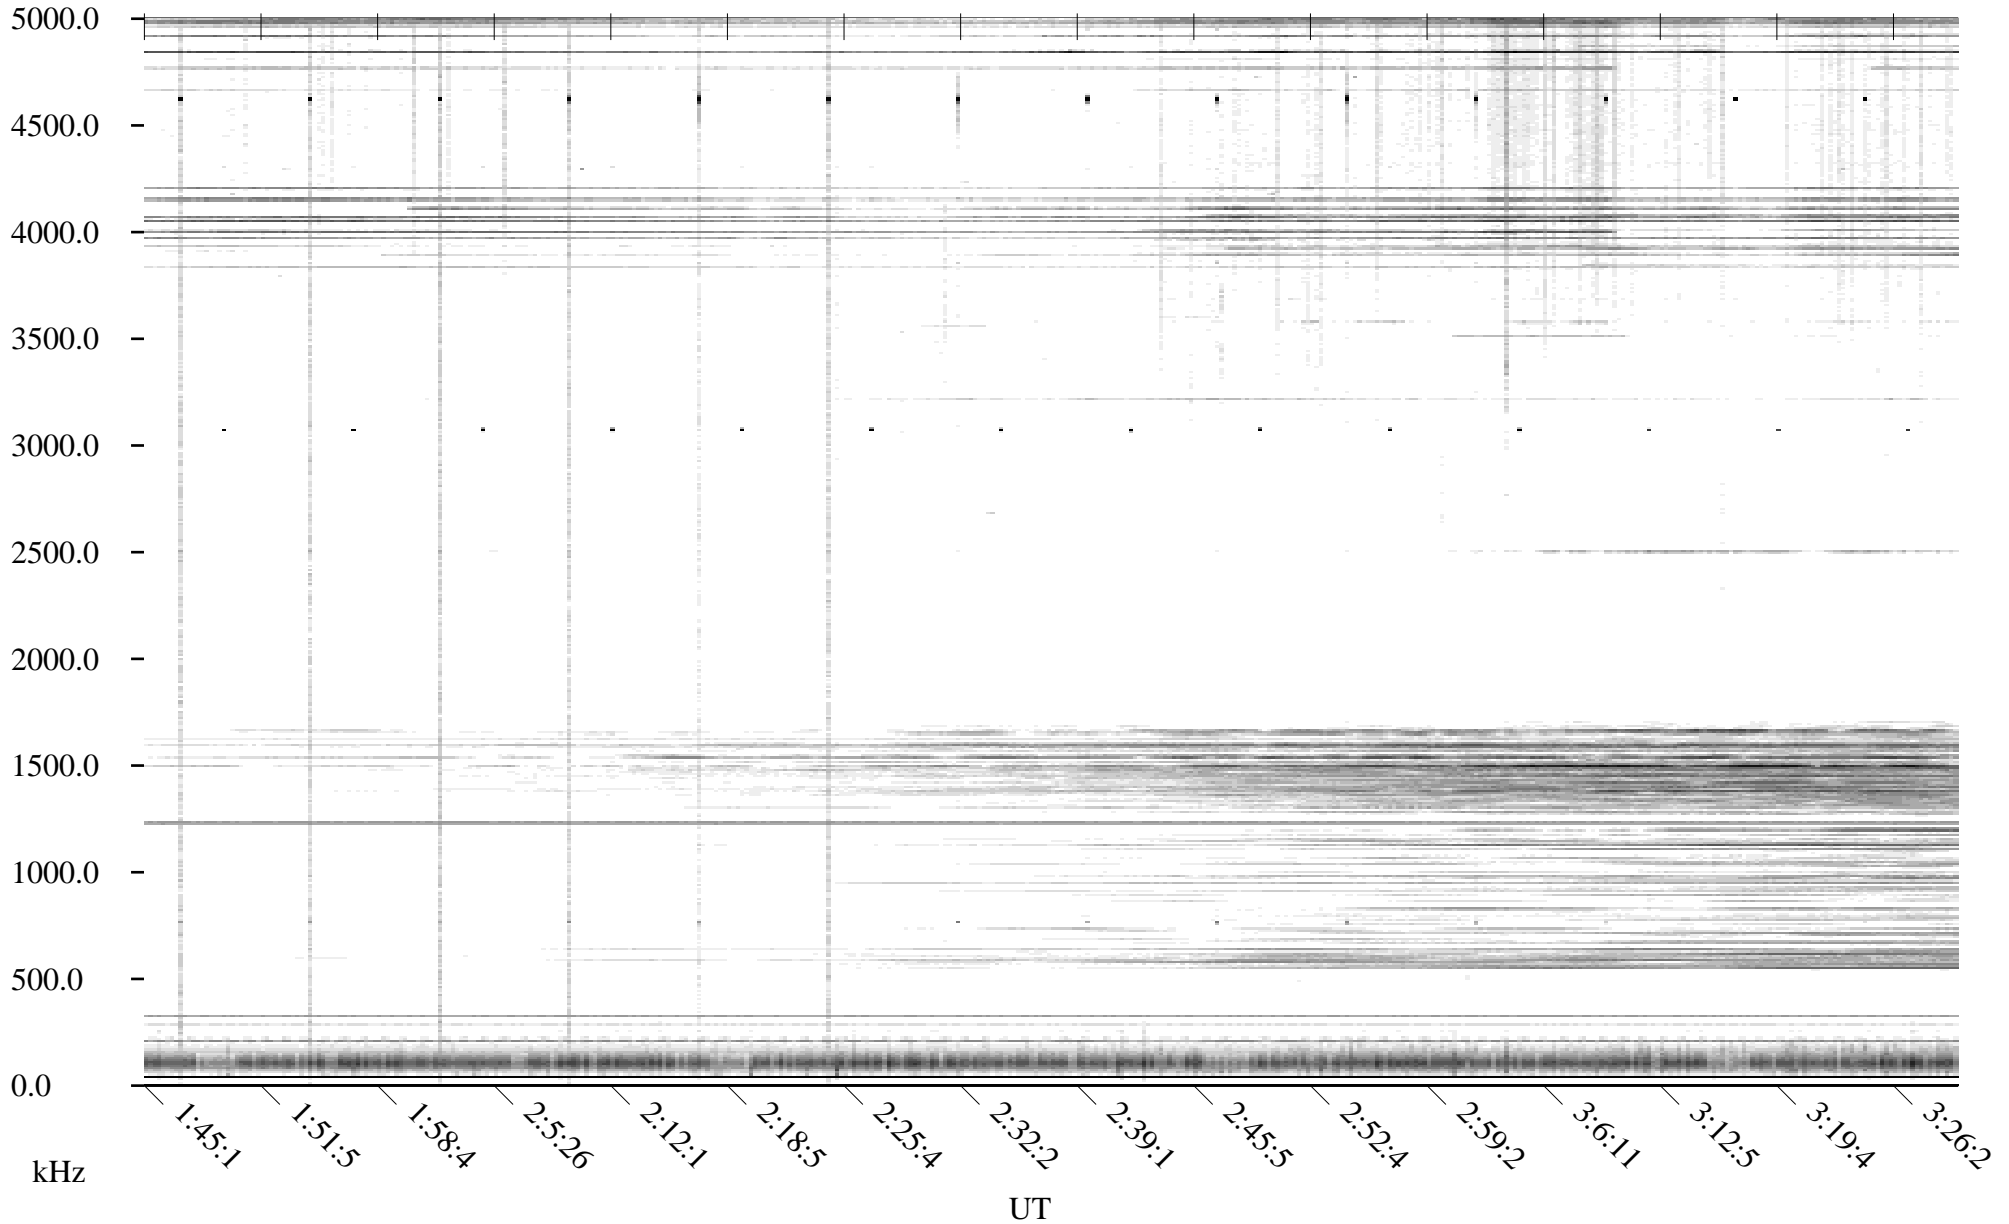

CHU05-22-22.dat.channel.1

Linear Scale Black = -100 White = -500

detail

Page 1

CHU05-22-22.dat.channel.1

Linear Scale Black = -100 White = -500

detail

CHU05-22-22.dat.channel.1

Linear Scale

Black = -100

White = -500

detail

Page 3

CHU05-22-22.dat.channel.1

Linear Scale Black = -100 White = -500

detail

CHU05-22-22.dat.channel.1

Linear Scale Black = -100 White = -500

detail

Page 5

CHU05-22-22.dat.channel.1

Linear Scale Black = -100 White = -500

detail

CHU05-22-22.dat.channel.1

Linear Scale Black = -100 White = -500

detail