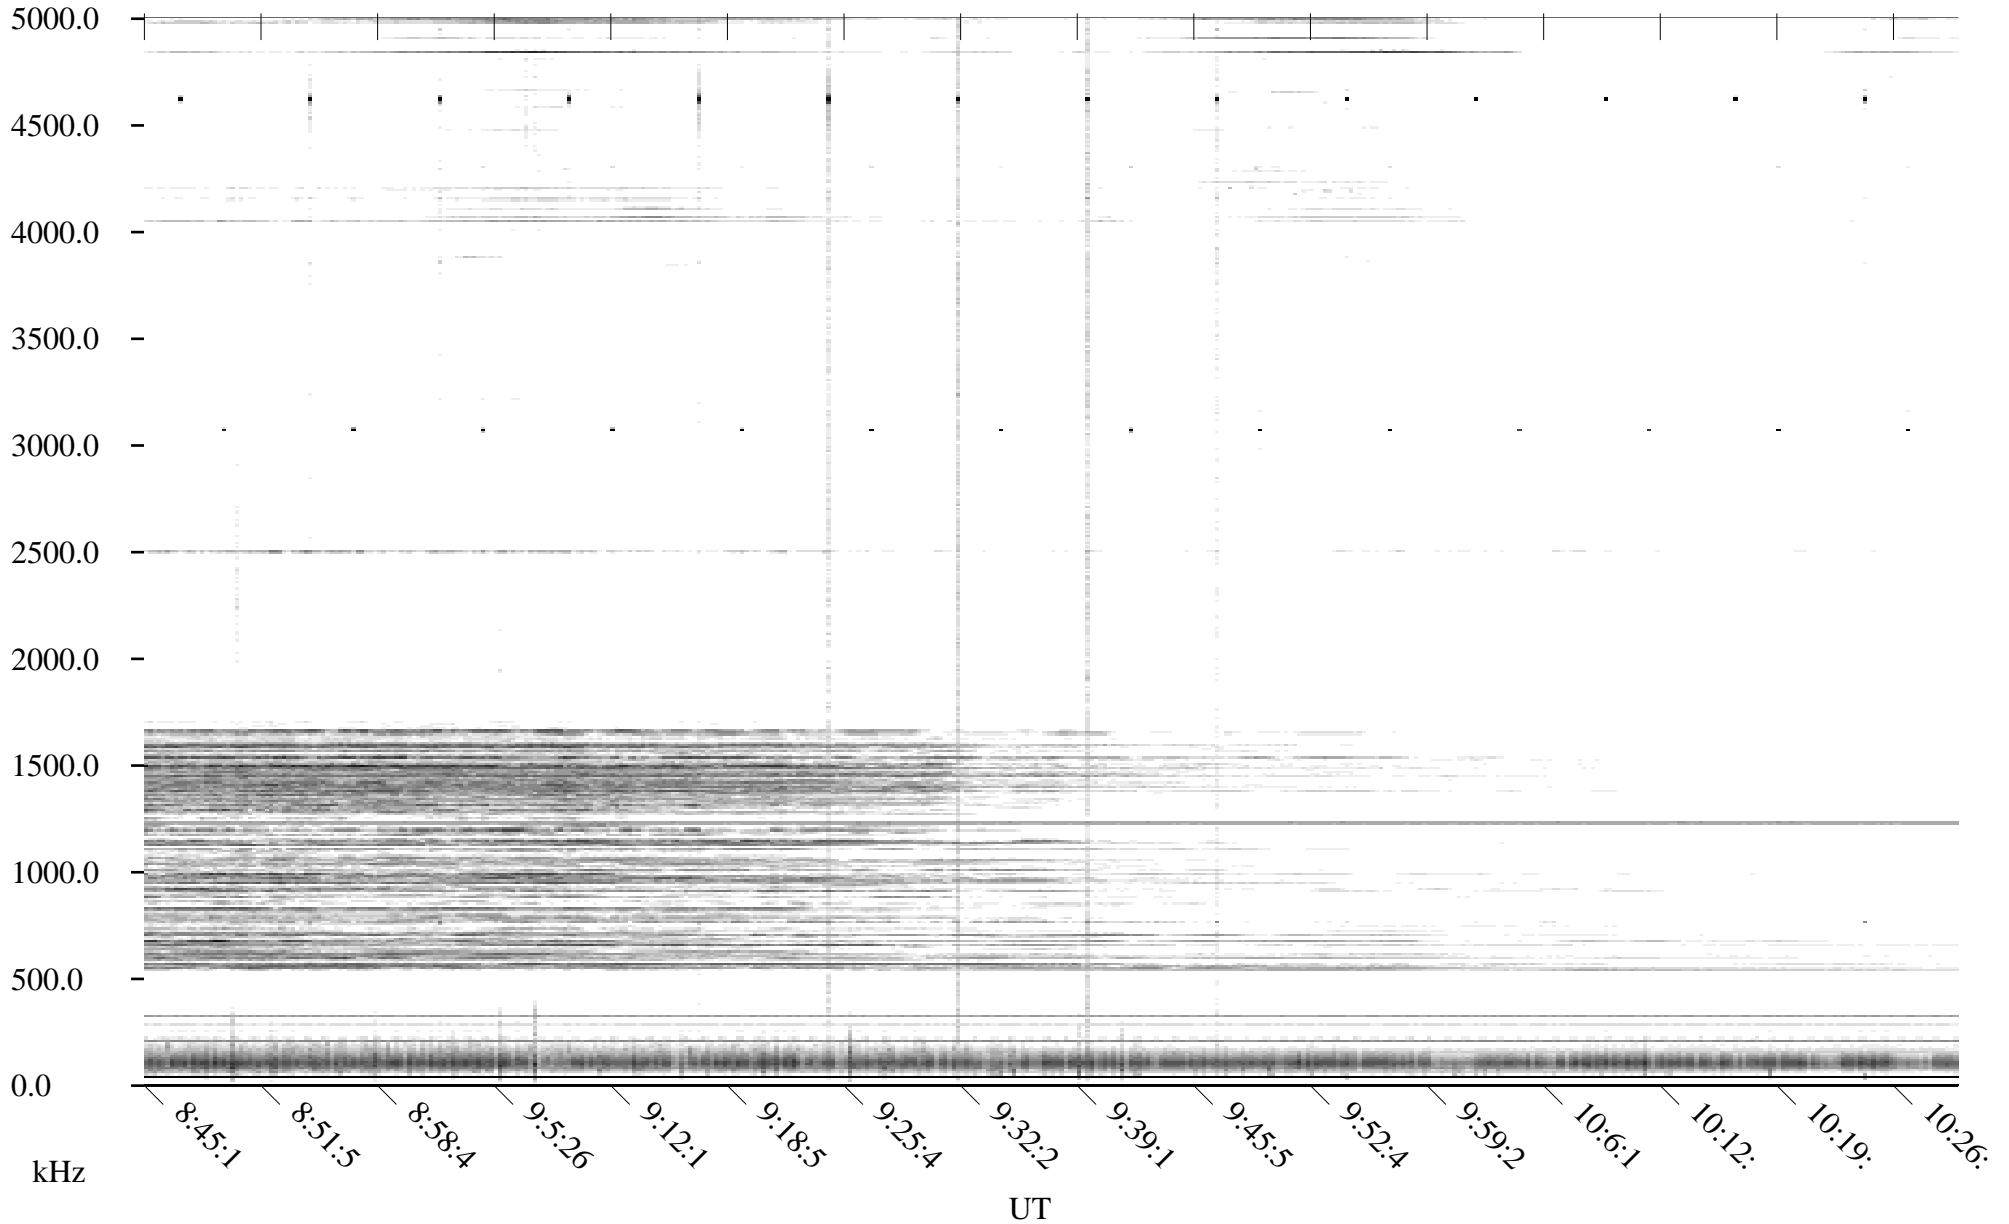

CHU05-22-22.dat.channel.1

Linear Scale Black = -100 White = -500

detail

Page 1

CHU05-22-22.dat.channel.1

Linear Scale Black = -100 White = -500

detail

CHU05-22-22.dat.channel.1

Linear Scale

Black = -100

White = -500

detail

Page 3

CHU05-22-22.dat.channel.1

Linear Scale Black = -100 White = -500

detail

CHU05-22-22.dat.channel.1

Linear Scale Black = -100 White = -500

detail

Page 5

CHU05-22-22.dat.channel.1

Linear Scale Black = -100 White = -500

detail

CHU05-22-22.dat.channel.1

Linear Scale Black = -100 White = -500

detail