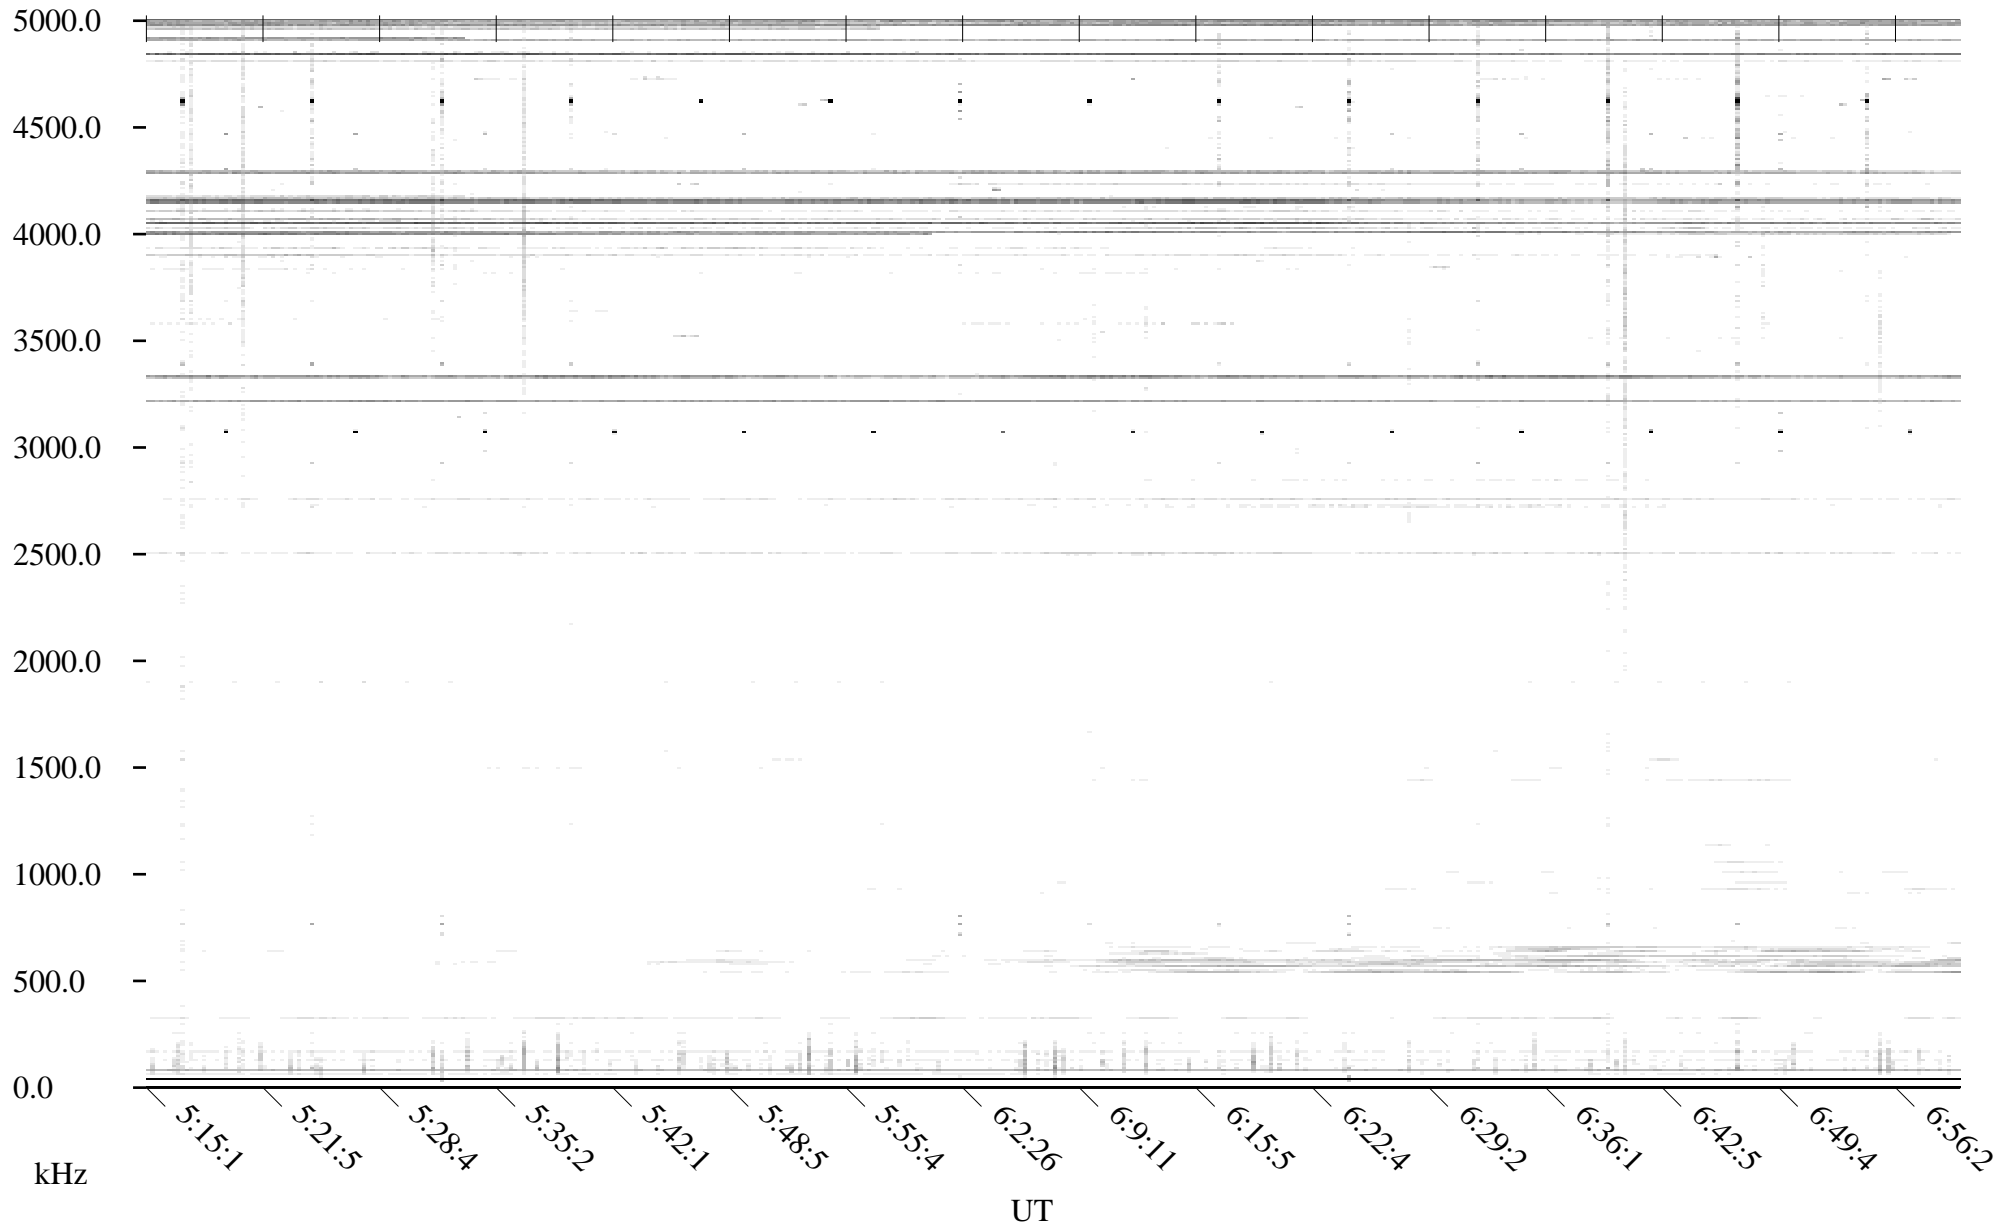

Black = -100

White = -500

detail

Page 2

CHU05-26-21.dat.channel.2

Linear Scale

Black = -100

White = -500

detail

Page 3

CHU05-26-21.dat.channel.2

Linear Scale

Black = -100

White = -500

detail

Page 4

CHU05-26-21.dat.channel.2

Linear Scale Black = -100 White = -500

detail

Page 5

CHU05-26-21.dat.channel.2

Linear Scale

Black = -100

White = -500

detail

Page 6

CHU05-26-21.dat.channel.2

Linear Scale Black = -100 White = -500

detail