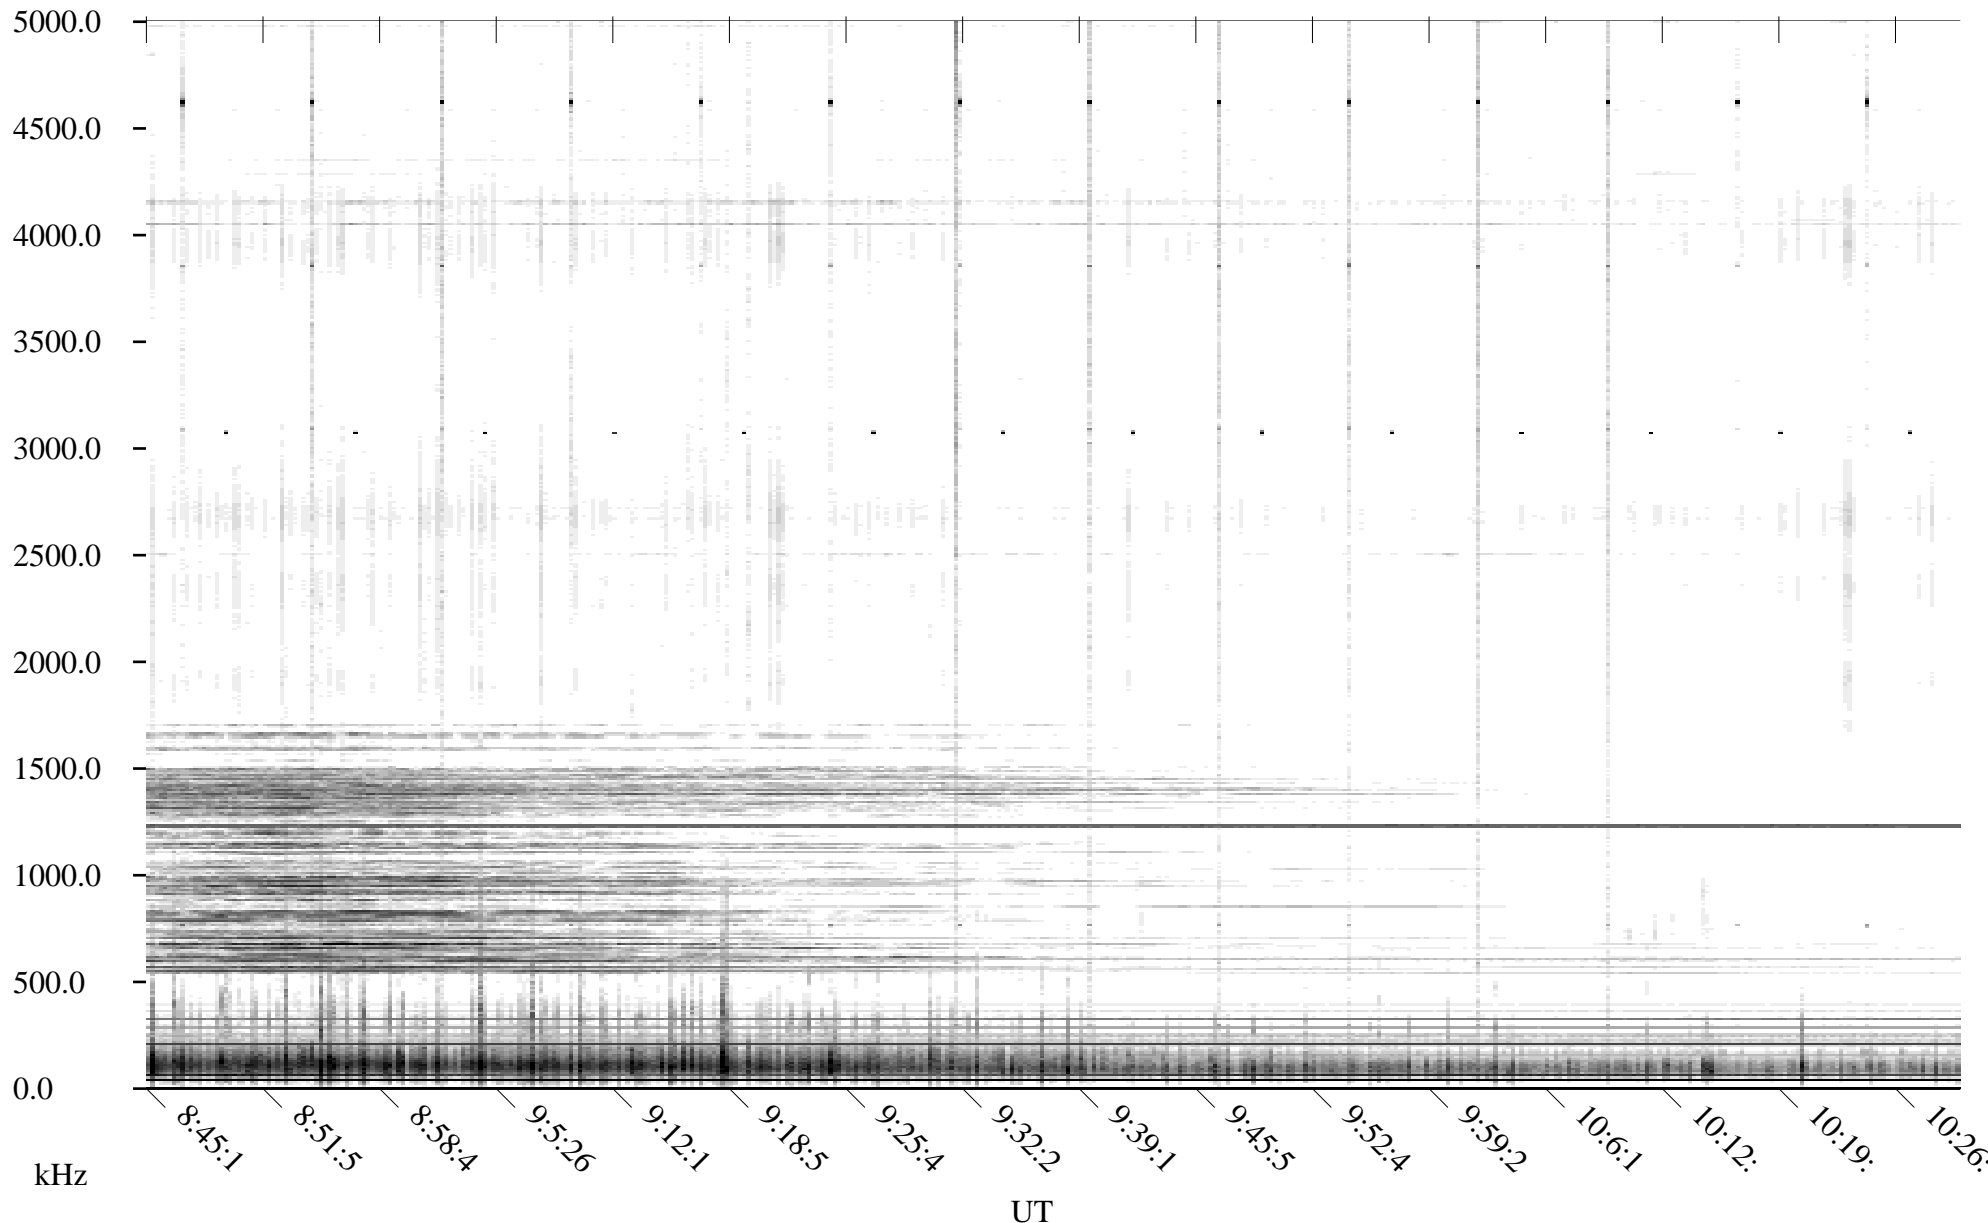

CHU05-27-21.dat.channel.0

Linear Scale

Black = -100

White = -500

detail

Page 1

CHU05-27-21.dat.channel.0

Linear Scale Black = -100 White = -500

detail

CHU05-27-21.dat.channel.0

Linear Scale

Black = -100

White = -500

detail

Page 3

CHU05-27-21.dat.channel.0

Linear Scale Black = -100 White = -500

detail

CHU05-27-21.dat.channel.0

Linear Scale Black = -100 White = -500

detail

CHU05-27-21.dat.channel.0

Linear Scale Black = -100 White = -500

detail

CHU05-27-21.dat.channel.0

Linear Scale Black = -100 White = -500

detail