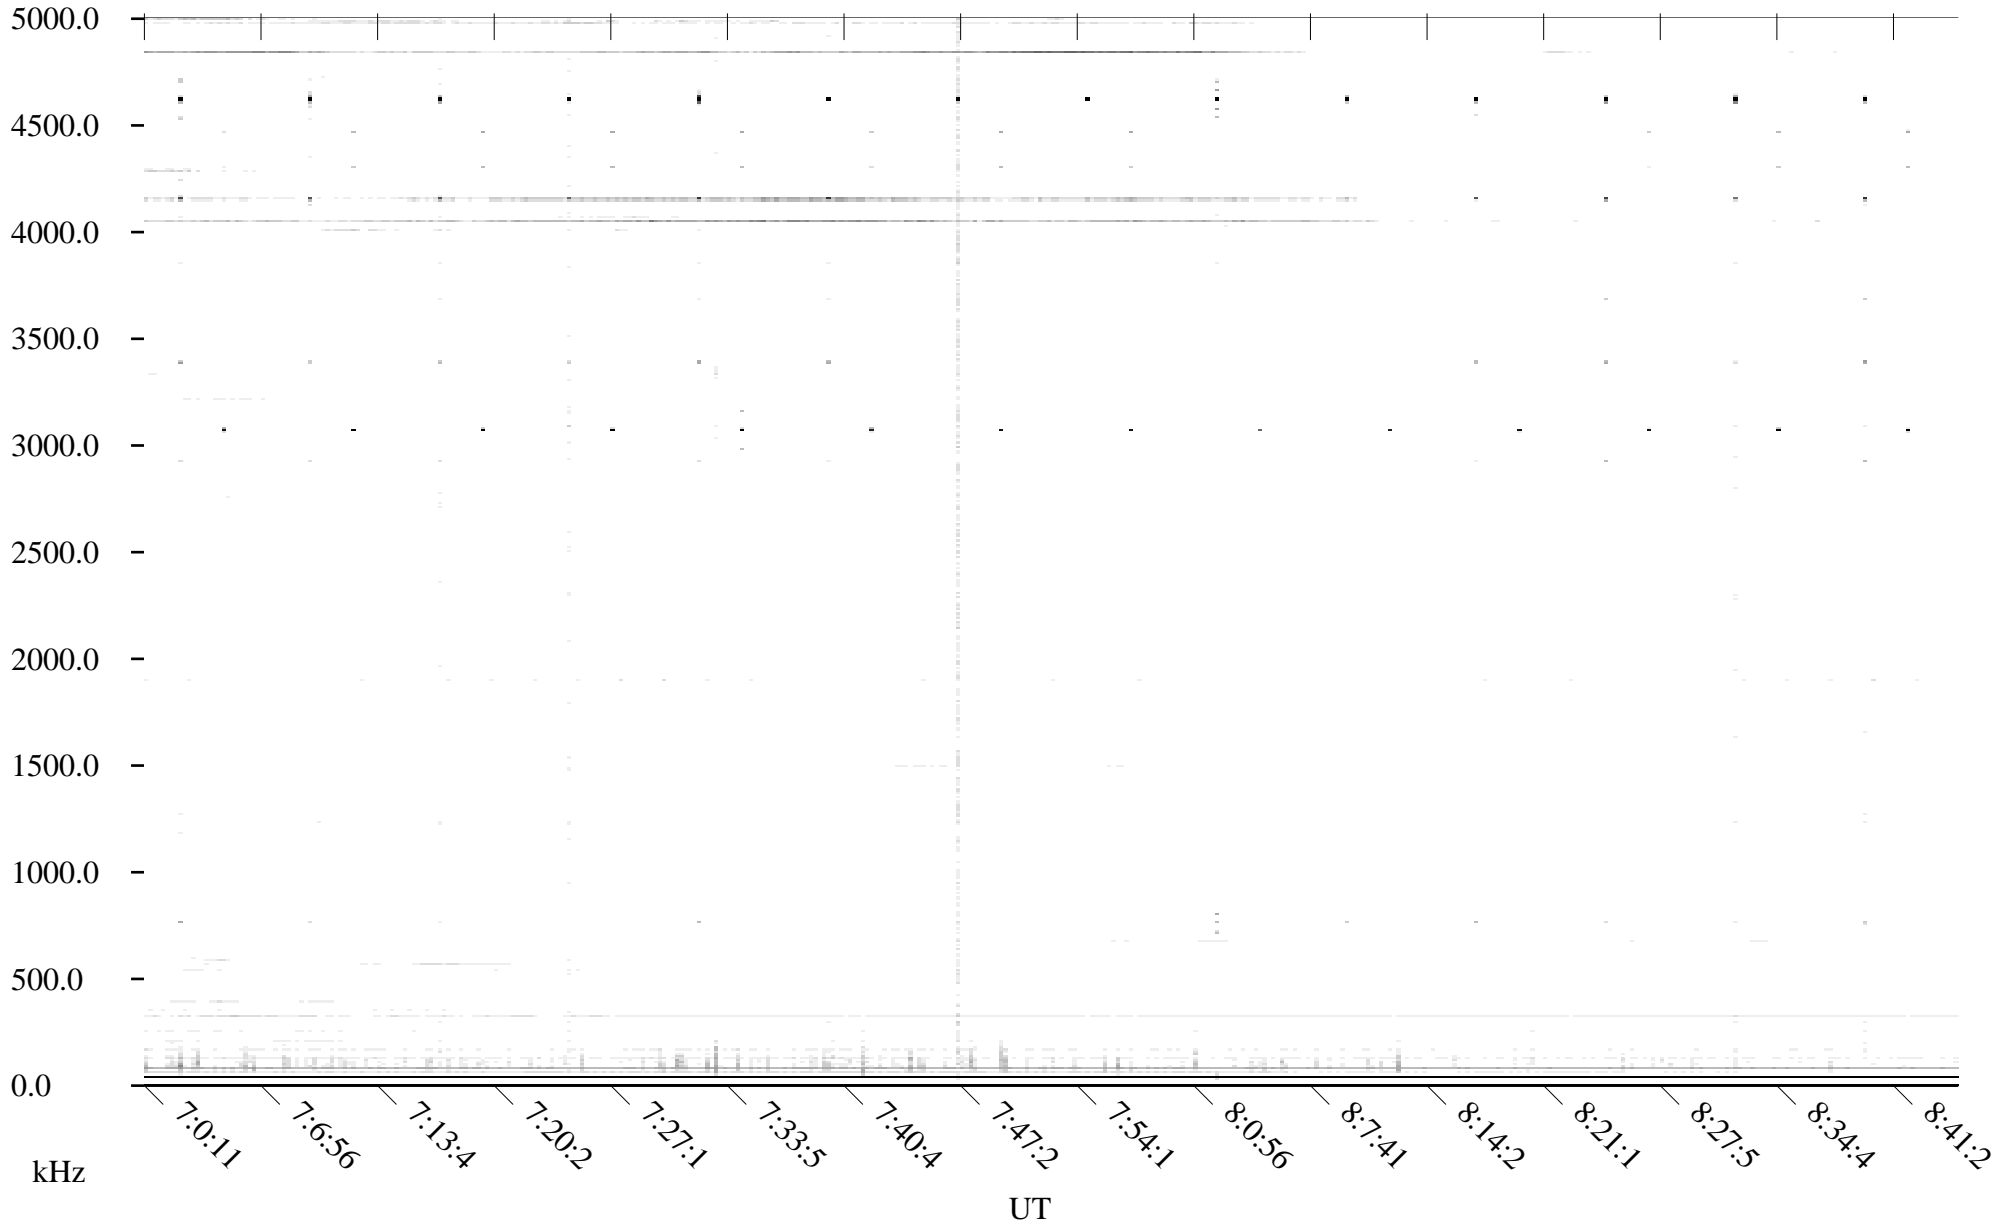

Black = -100

White = -500

detail

Page 2

CHU05-27-21.dat.channel.2

Linear Scale

Black = -100

White = -500

detail

Page 3

CHU05-27-21.dat.channel.2

Linear Scale Black = -100 White = -500

detail

Page 4

CHU05-27-21.dat.channel.2

Linear Scale Black = -100 White = -500

detail

CHU05-27-21.dat.channel.2

Linear Scale

Black = -100

White = -500

detail

Page 6

CHU05-27-21.dat.channel.2

Linear Scale Black = -100 White = -500

detail