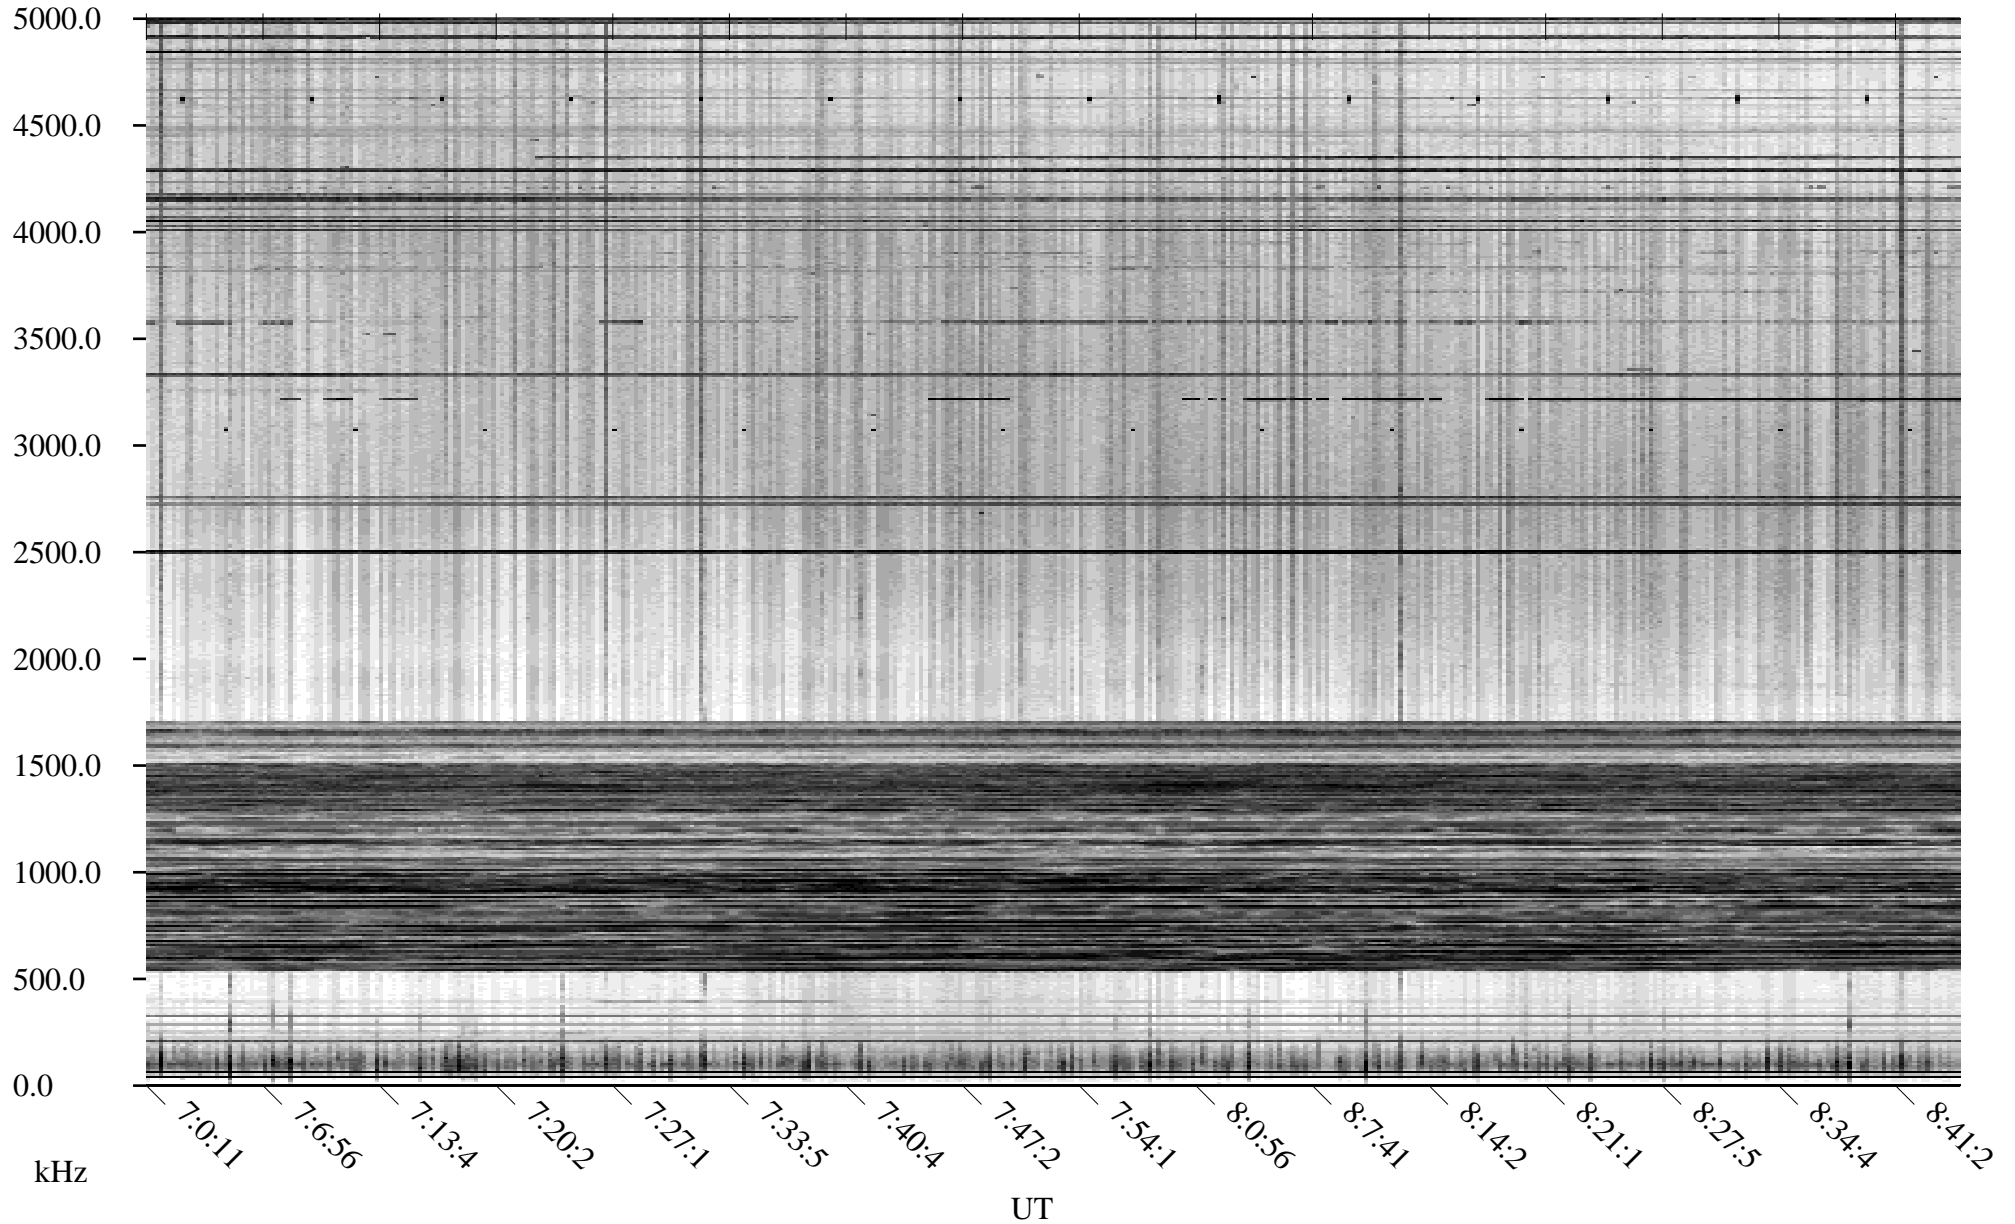

CHU05-28-21.dat.channel.0

Linear Scale Black = -100 White = -500

detail

Page 1

CHU05-28-21.dat.channel.0

Linear Scale Black = -100 White = -500

detail

Page 2

CHU05-28-21.dat.channel.0

Linear Scale Black = -100 White = -500

detail

Page 3

CHU05-28-21.dat.channel.0

Linear Scale Black = -100 White = -500

detail

Page 4

CHU05-28-21.dat.channel.0

Linear Scale Black = -100 White = -500

detail

CHU05-28-21.dat.channel.0

Linear Scale Black = -100 White = -500

detail

CHU05-28-21.dat.channel.0

Linear Scale Black = -100 White = -500

detail