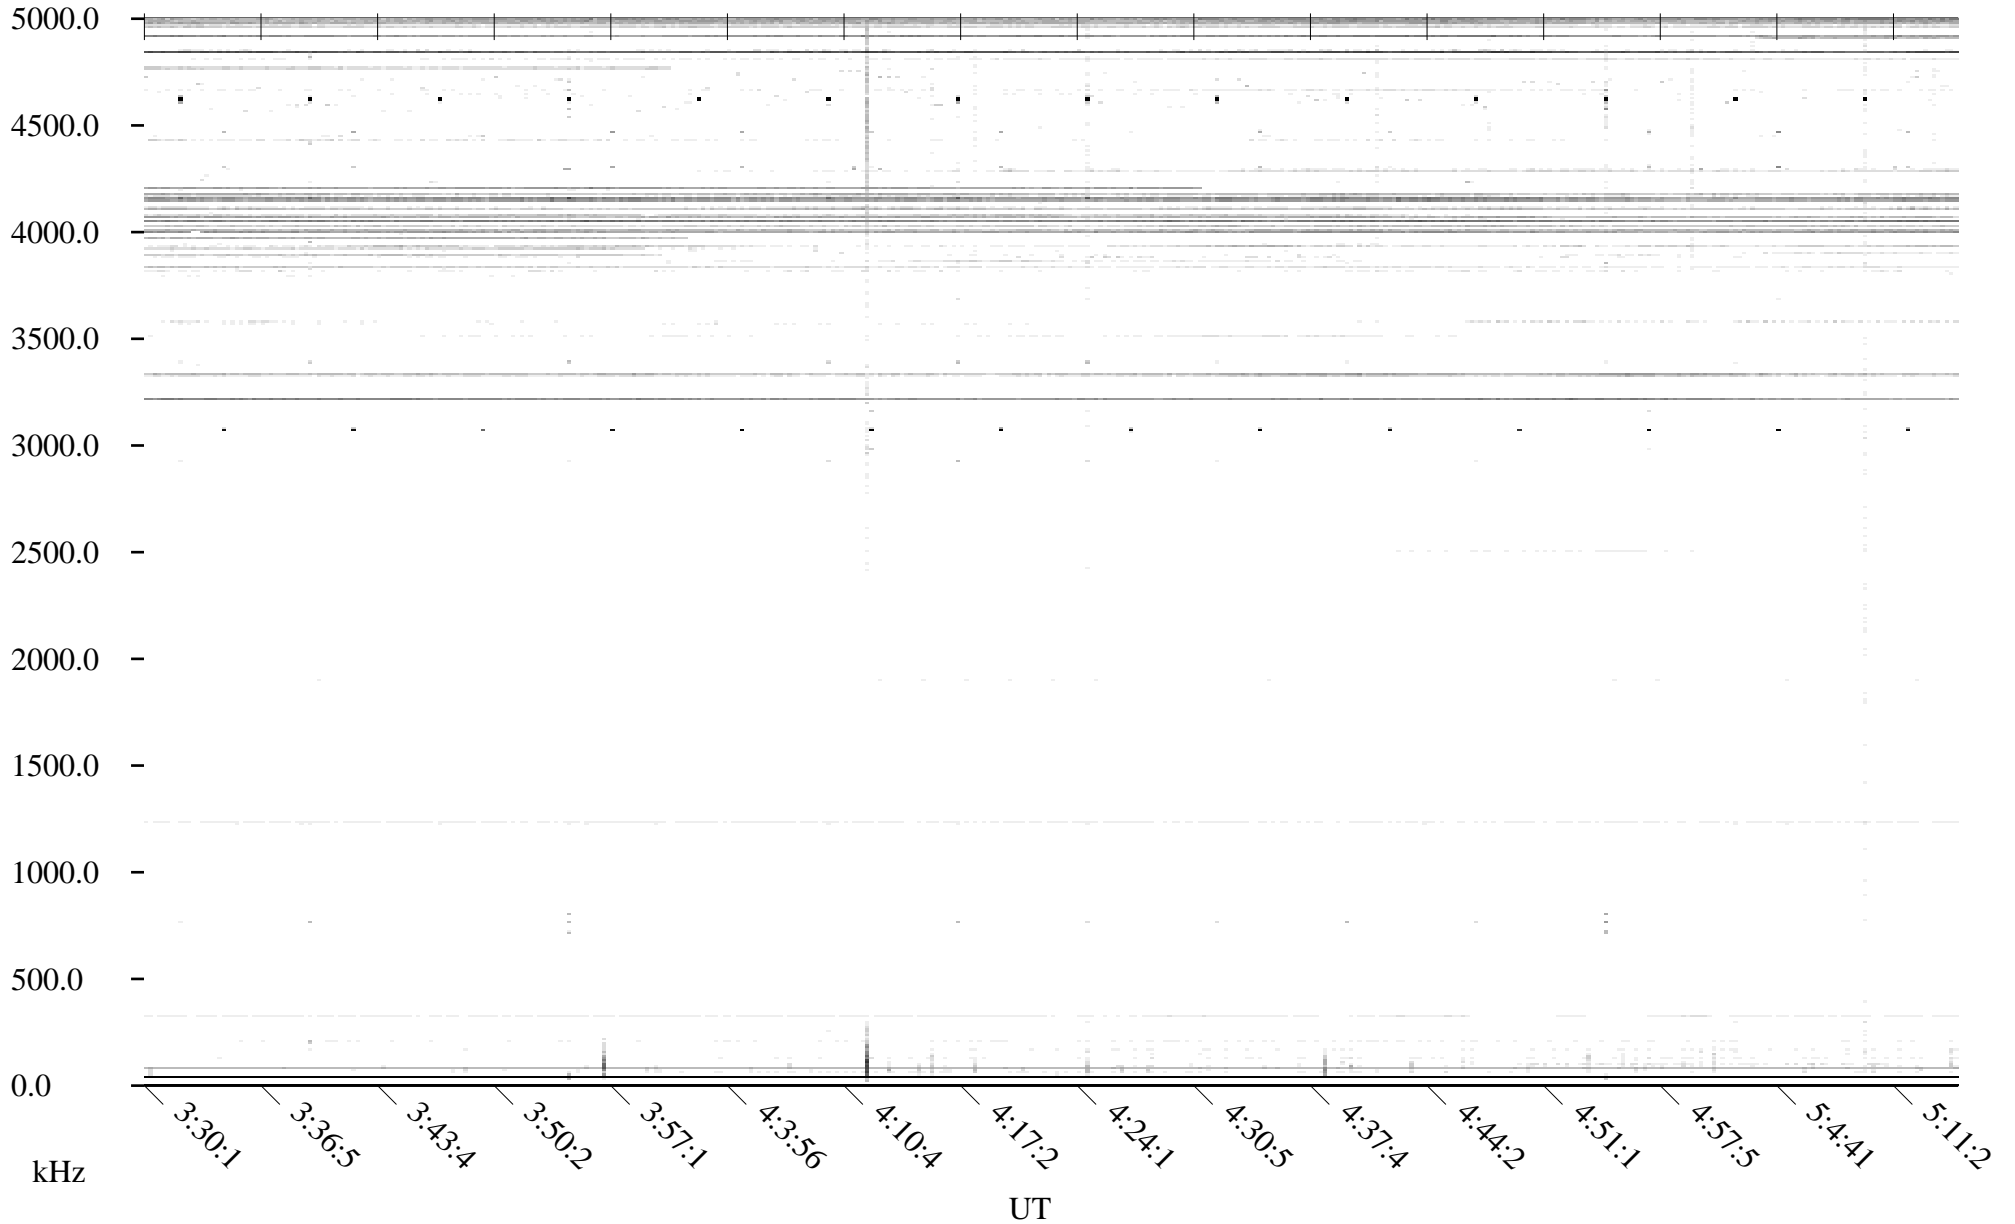

Black = -100

White = -500

detail

Page 2

CHU05-28-21.dat.channel.2

Linear Scale Black = -100 White = -500

detail

Page 3

CHU05-28-21.dat.channel.2

Linear Scale

Black = -100

White = -500

detail

Page 4

CHU05-28-21.dat.channel.2

Linear Scale Black = -100 White = -500

detail

Page 5

CHU05-28-21.dat.channel.2

Linear Scale

Black = -100

White = -500

detail

Page 6

CHU05-28-21.dat.channel.2

Linear Scale Black = -100 White = -500

detail