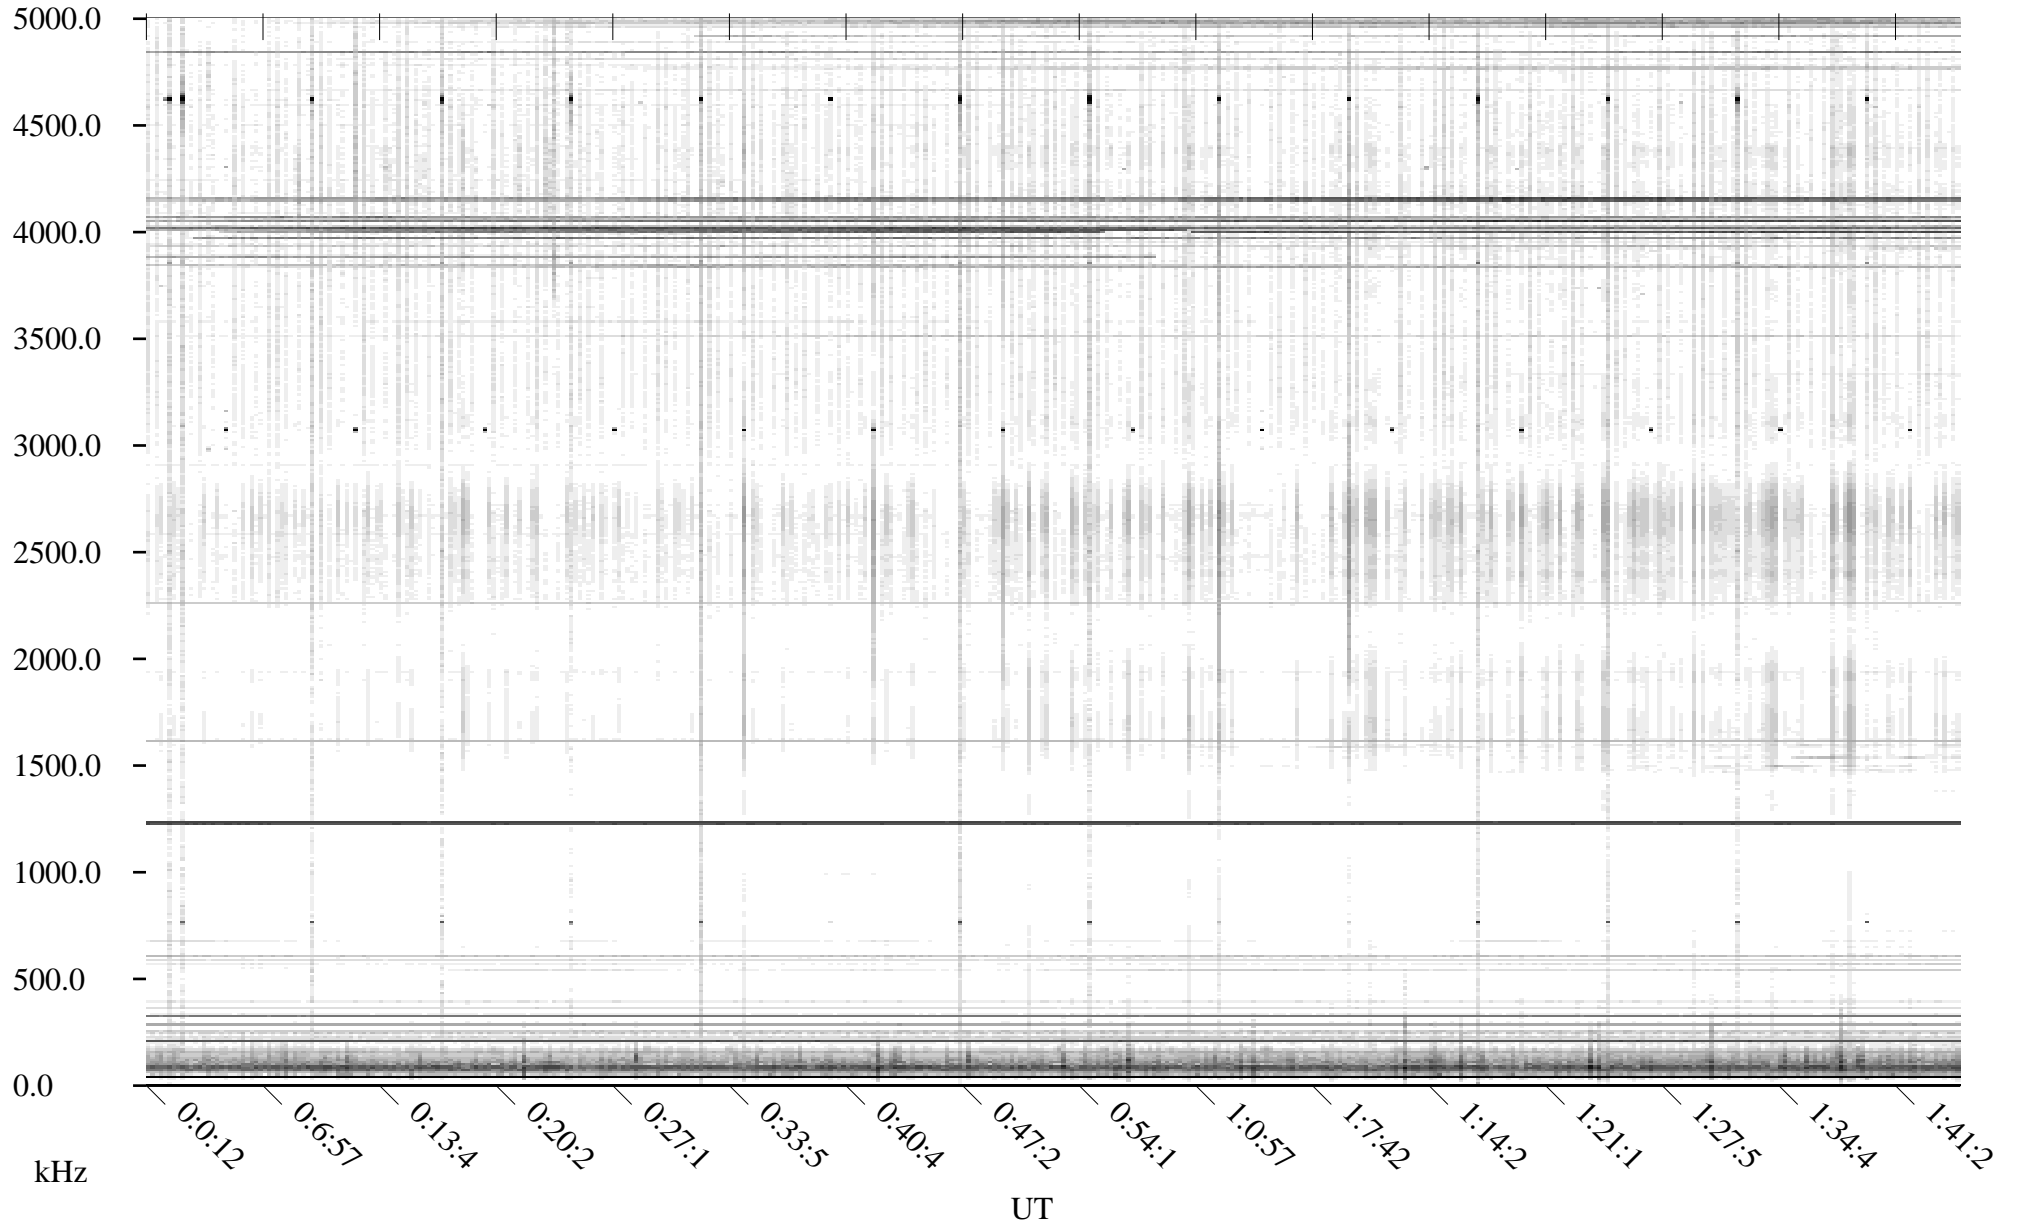

CHU05-29-21.dat.channel.1

Linear Scale

Black = -100

White = -500

detail

Page 1

CHU05-29-21.dat.channel.1

Linear Scale Black = -100 White = -500

detail

CHU05-29-21.dat.channel.1

Linear Scale Black = -100 White = -500

detail

Page 3

CHU05-29-21.dat.channel.1

Linear Scale Black = -100 White = -500

detail

CHU05-29-21.dat.channel.1

Linear Scale Black = -100 White = -500

detail

Page 5

CHU05-29-21.dat.channel.1

Linear Scale Black = -100 White = -500

detail

CHU05-29-21.dat.channel.1

Linear Scale Black = -100 White = -500

detail