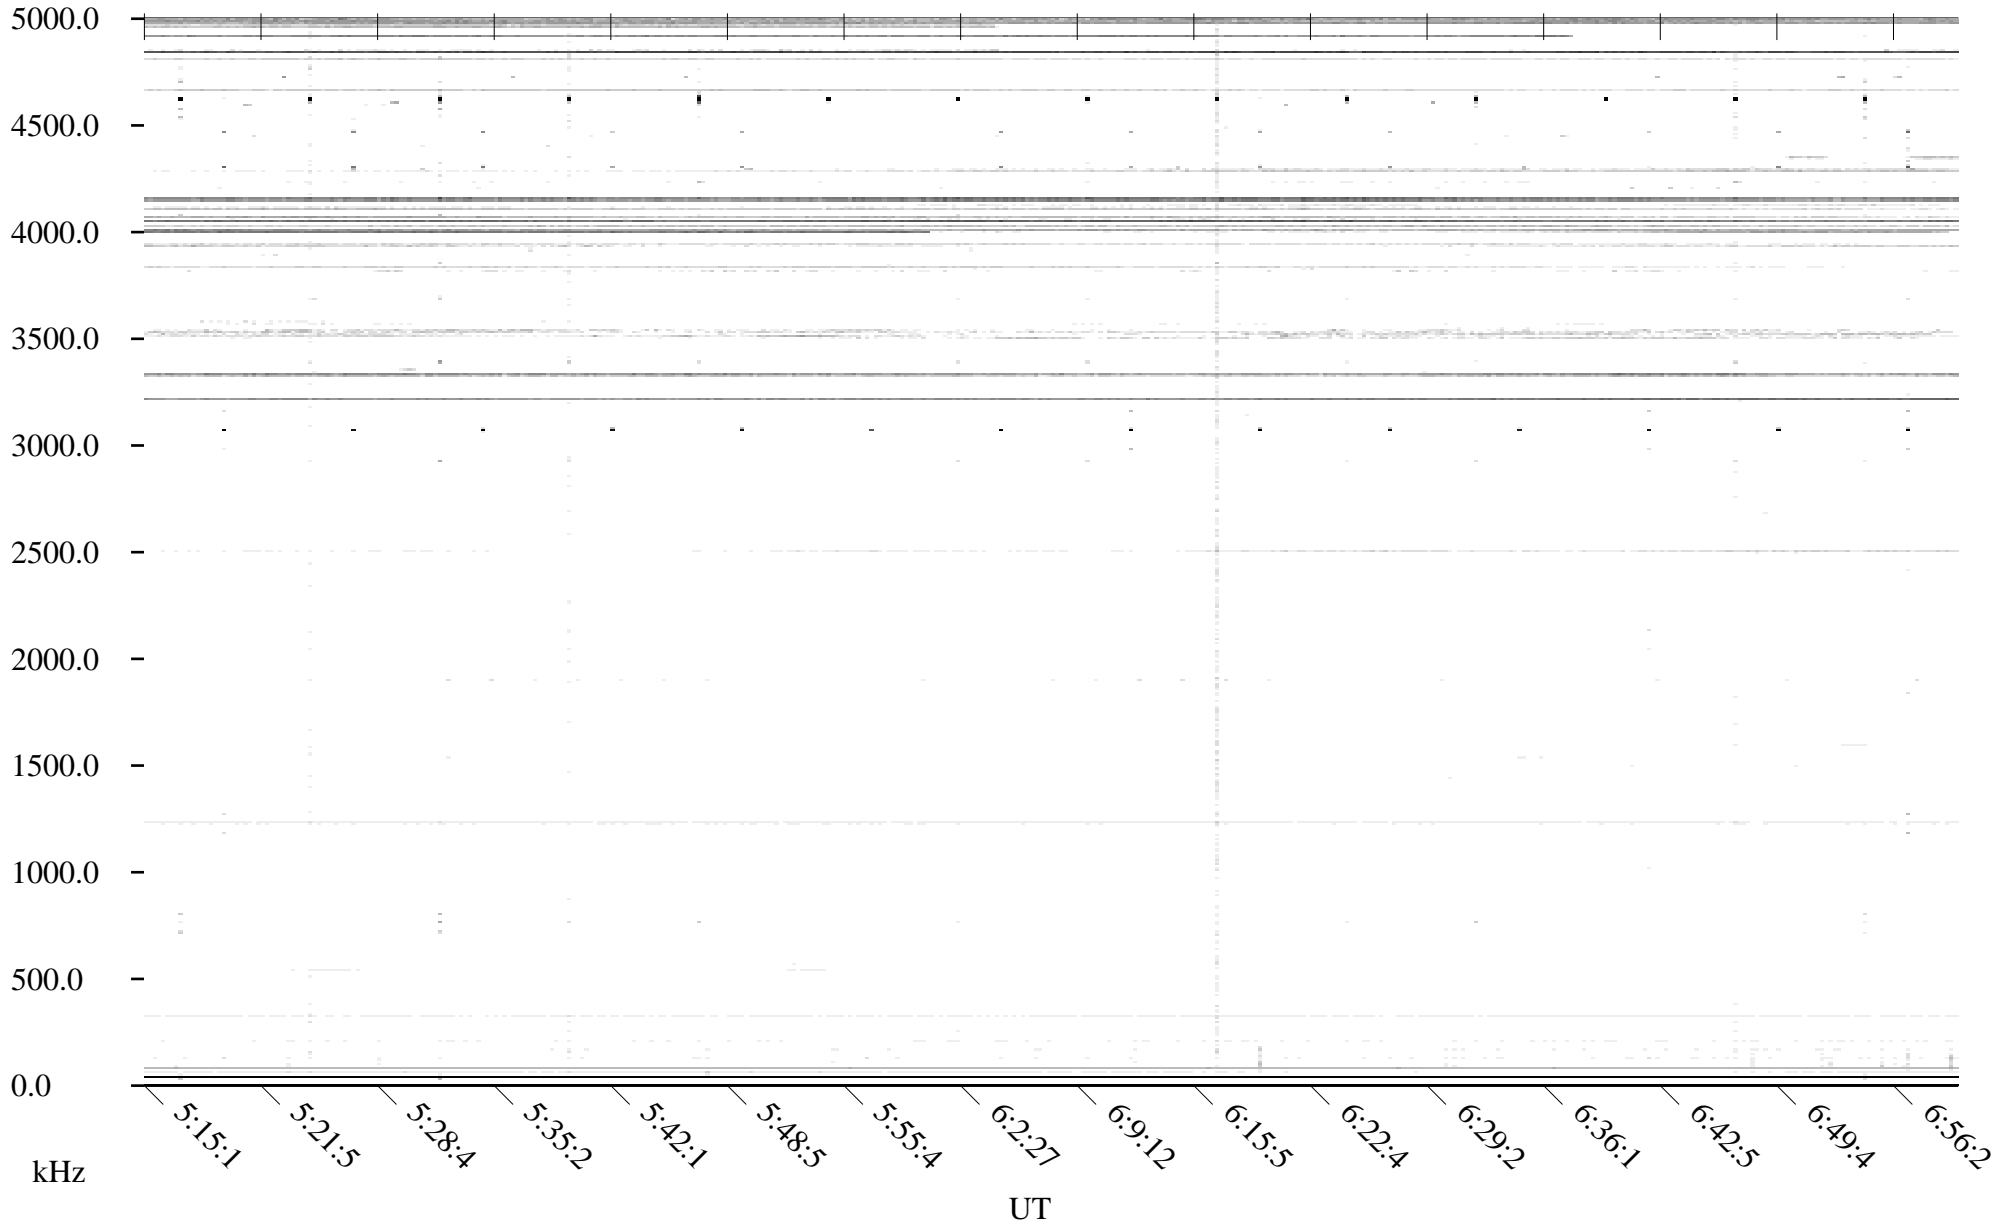

Black = -100

White = -500

detail

Page 2

CHU05-29-21.dat.channel.2

Linear Scale

Black = -100

White = -500

detail

Page 3

CHU05-29-21.dat.channel.2

Linear Scale

Black = -100

White = -500

detail

Page 4

CHU05-29-21.dat.channel.2

Linear Scale Black = -100 White = -500

detail

Page 5

CHU05-29-21.dat.channel.2

Linear Scale

Black = -100

White = -500

detail

Page 6

CHU05-29-21.dat.channel.2

Linear Scale

Black = -100

White = -500

detail

Page 7