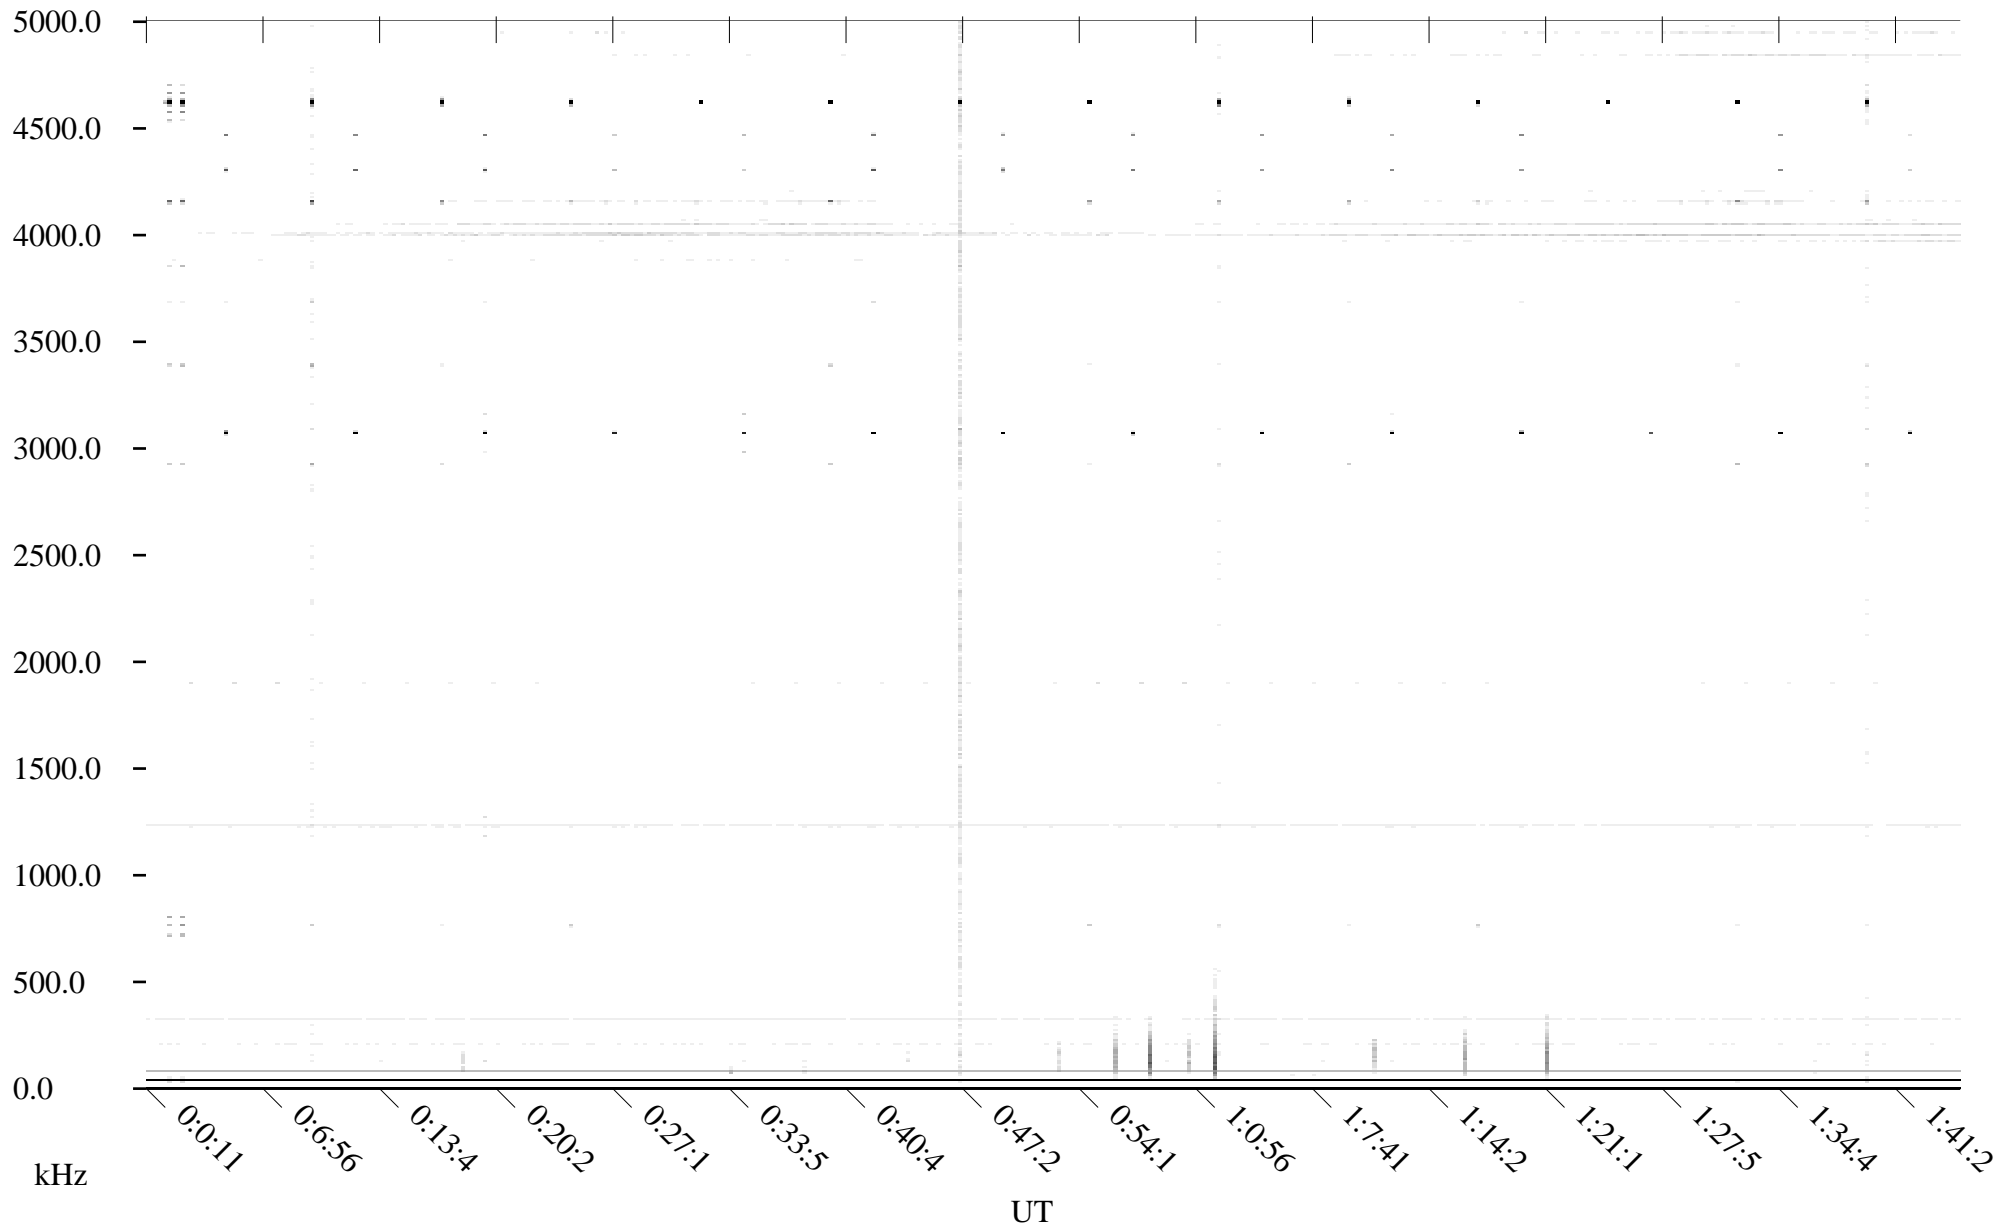

CHU05-30-21.dat.channel.2

Linear Scale

Black = -100

White = -500

detail

Page 1

CHU05-30-21.dat.channel.2

Linear Scale

Black = -100

White = -500

detail

Page 2

CHU05-30-21.dat.channel.2

Linear Scale Black = -100 White = -500

detail

Page 3

CHU05-30-21.dat.channel.2

Linear Scale

Black = -100

White = -500

detail

Page 4

CHU05-30-21.dat.channel.2

Linear Scale

Black = -100

White = -500

detail

Page 5

CHU05-30-21.dat.channel.2

Linear Scale

Black = -100

White = -500