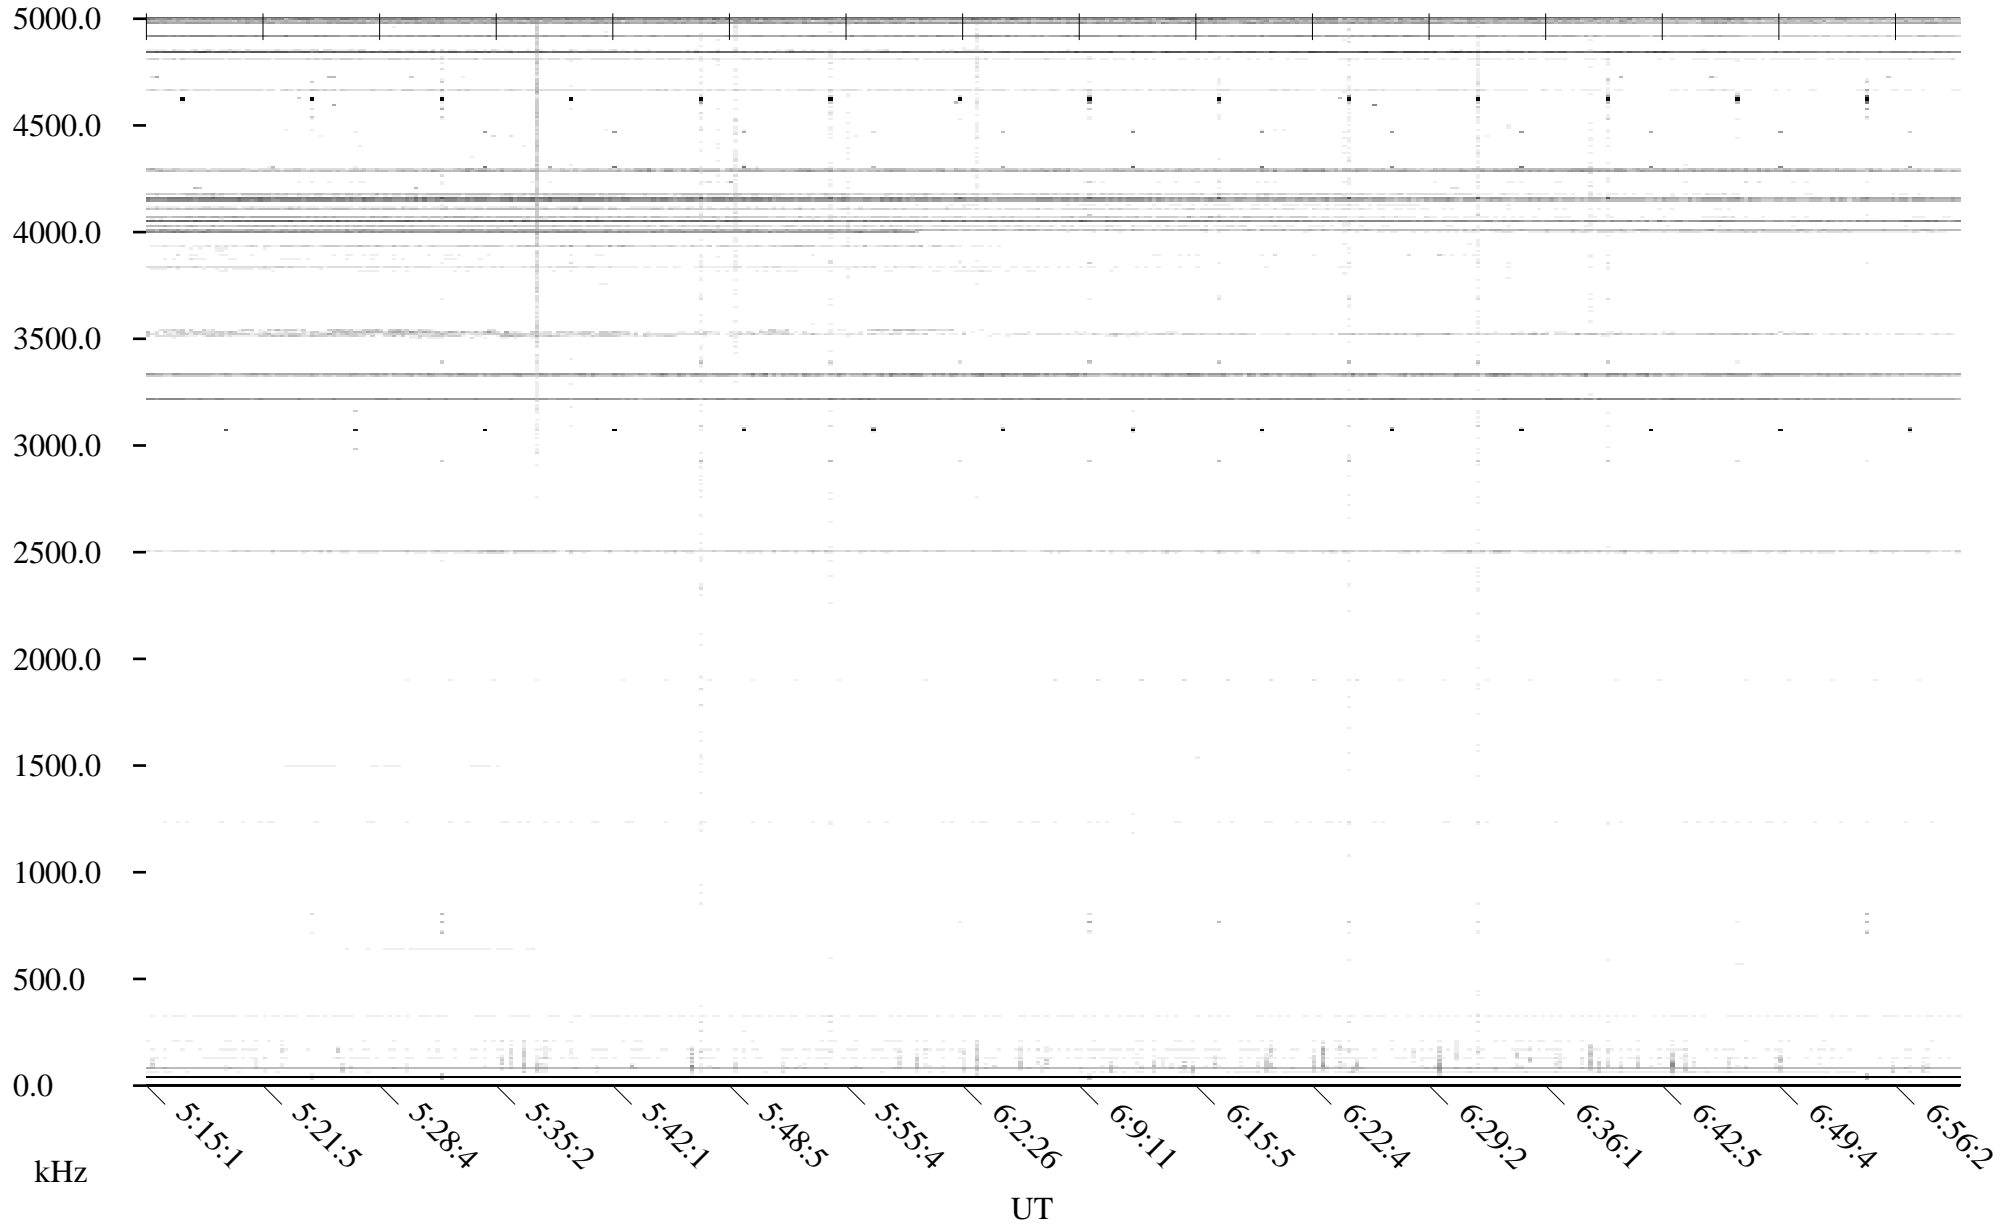

Black = -100

White = -500

detail

Page 2

CHU05-30-21.dat.channel.2

Linear Scale Black = -100 White = -500

detail

Page 3

CHU05-30-21.dat.channel.2

Linear Scale

Black = -100

White = -500

detail

Page 4

CHU05-30-21.dat.channel.2

Linear Scale

Black = -100

White = -500

detail

Page 5

CHU05-30-21.dat.channel.2

Linear Scale

Black = -100

White = -500

detail

Page 6

CHU05-30-21.dat.channel.2

Linear Scale

Black = -100

White = -500

detail

Page 7