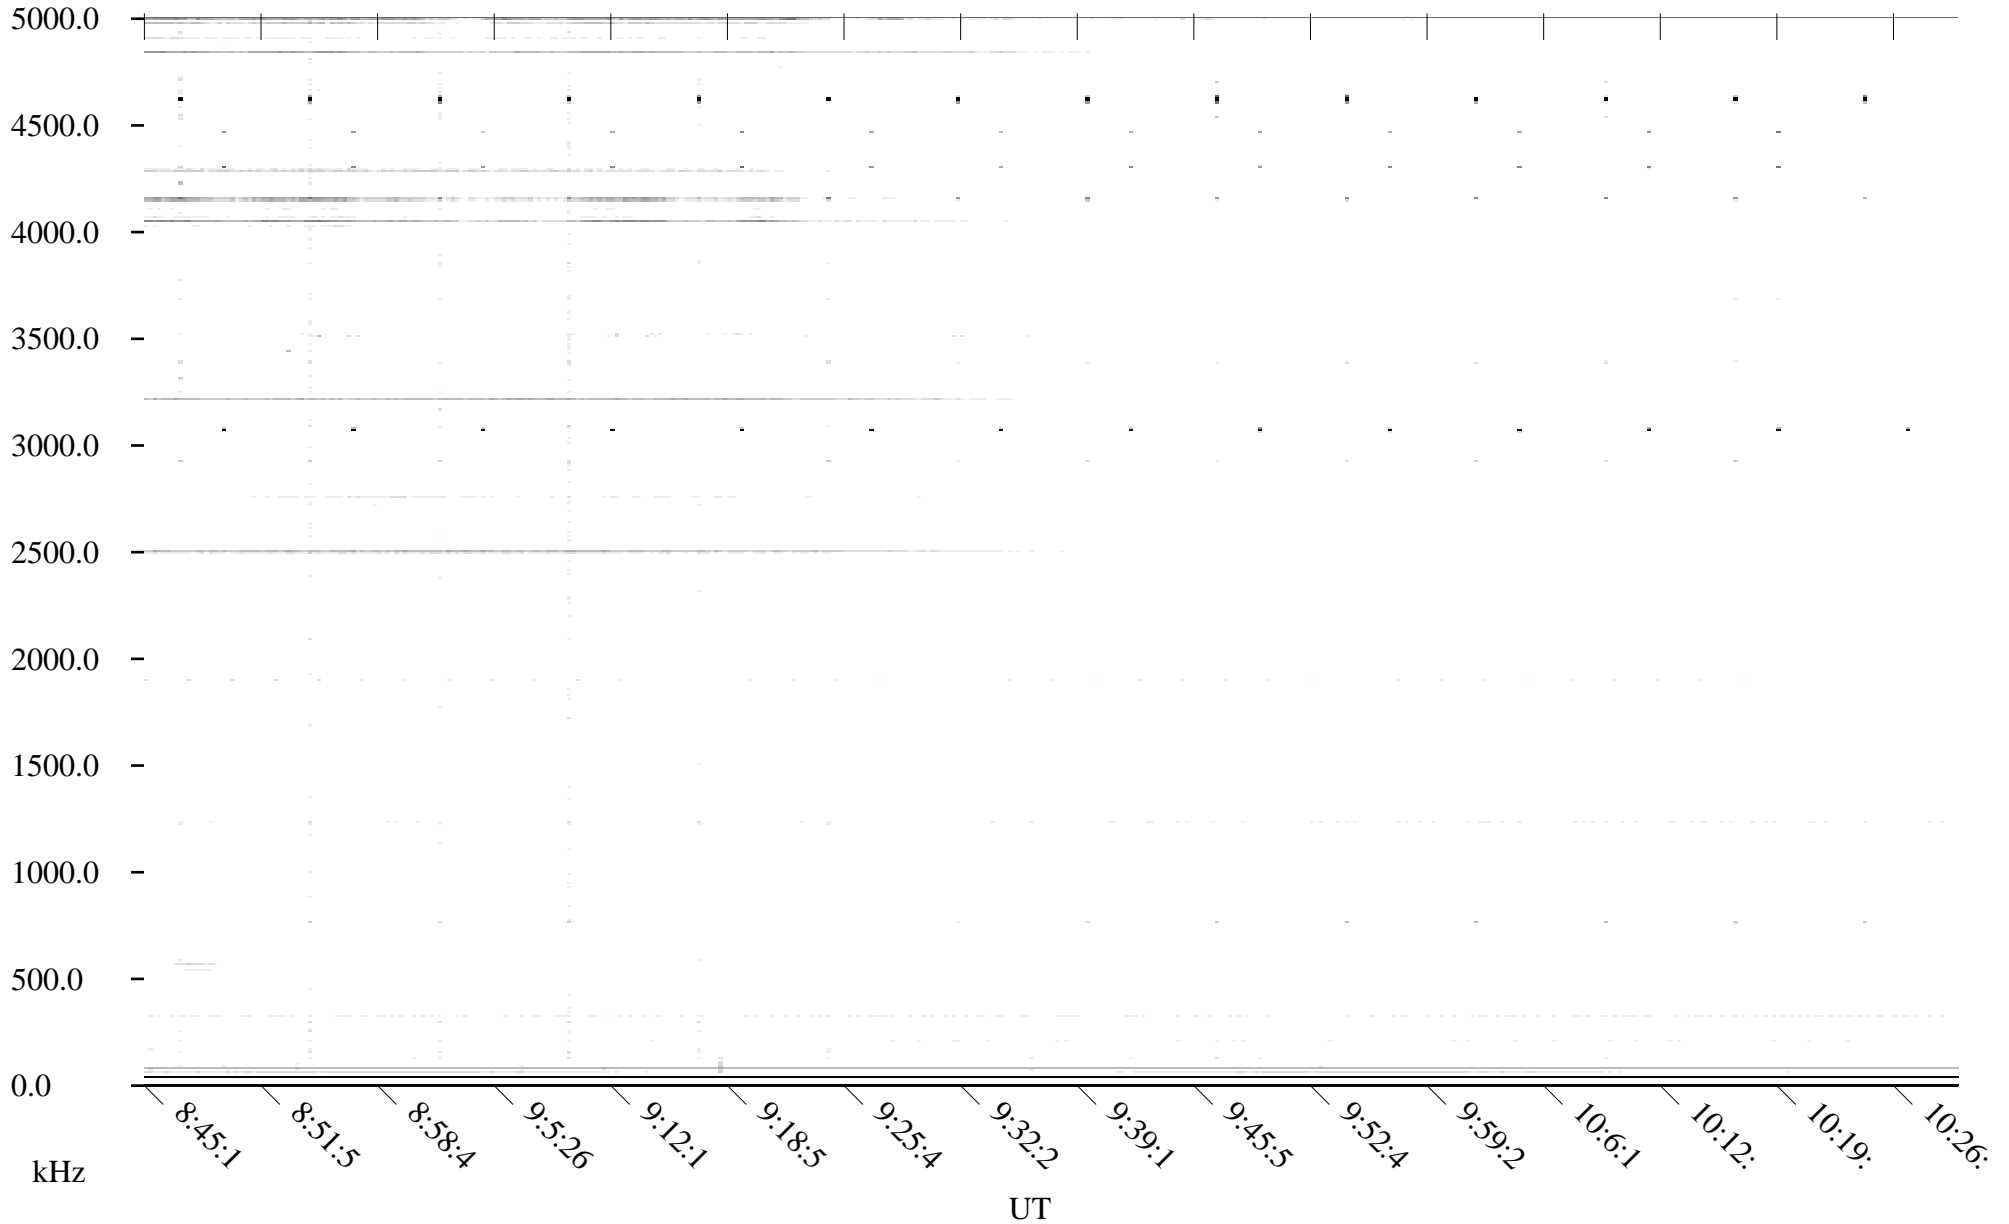

Black = -100

White = -500

detail

Page 2

CHU05-30-21.dat.channel.2

Linear Scale Black = -100 White = -500

detail

Page 3

CHU05-30-21.dat.channel.2

Linear Scale

Black = -100

White = -500

detail

Page 4

CHU05-30-21.dat.channel.2

Linear Scale

Black = -100

White = -500

detail

Page 5

CHU05-30-21.dat.channel.2

Linear Scale

Black = -100

White = -500

detail

Page 6

CHU05-30-21.dat.channel.2

Linear Scale

Black = -100

White = -500

detail

Page 7