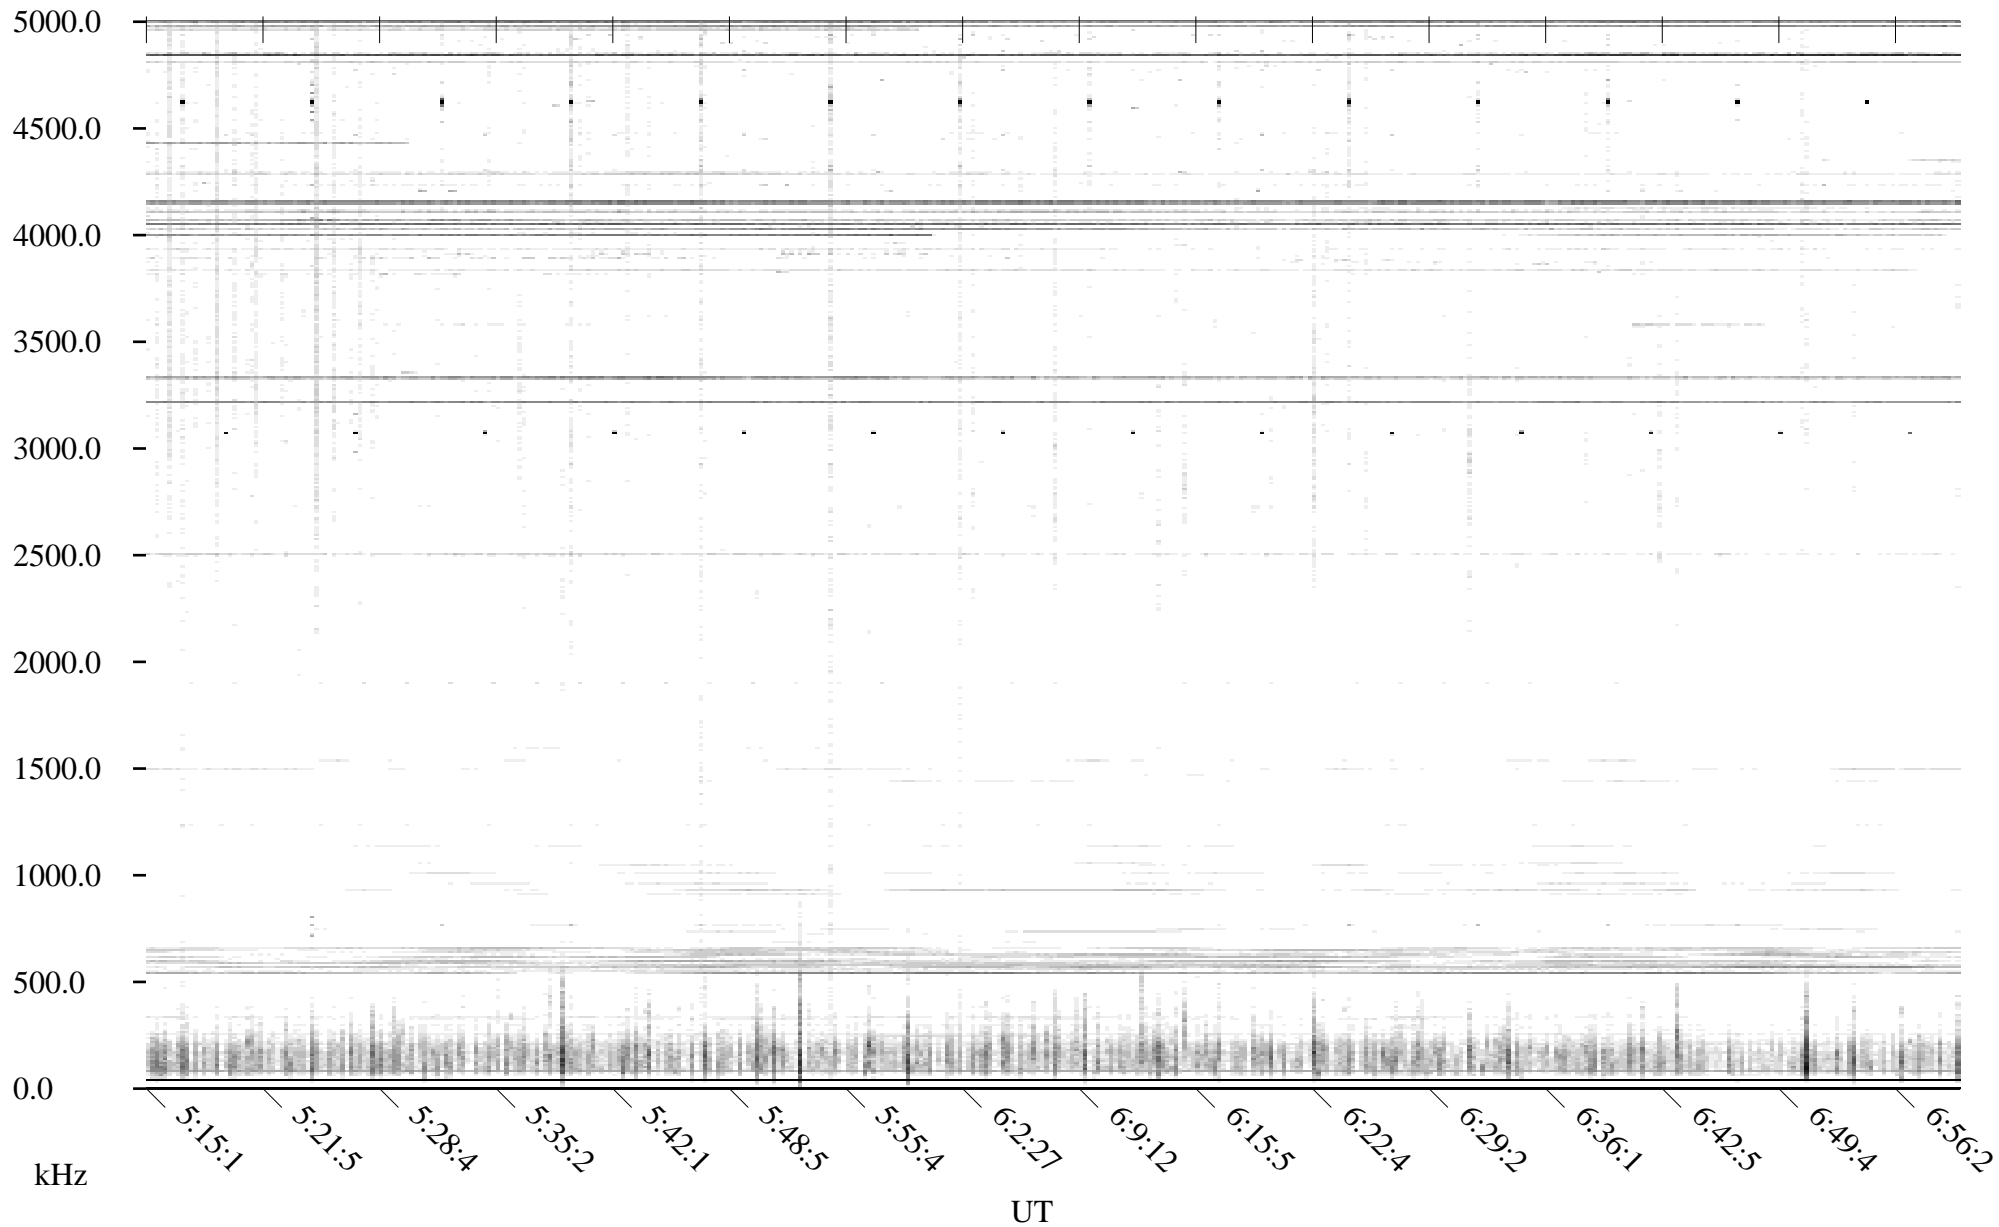

CHU06-07-21.dat.channel.2

Linear Scale Black = -100 White = -500

detail

Page 1

CHU06-07-21.dat.channel.2

Linear Scale Black = -100 White = -500

detail

Page 2

CHU06-07-21.dat.channel.2

Linear Scale

Black = -100

White = -500

detail

Page 3

CHU06-07-21.dat.channel.2

Linear Scale Black = -100 White = -500

detail

Page 4

CHU06-07-21.dat.channel.2

Linear Scale Black = -100 White = -500

detail

Page 5

CHU06-07-21.dat.channel.2

Linear Scale

Black = -100

White = -500

detail

Page 6

CHU06-07-21.dat.channel.2

Linear Scale Black = -100 White = -500

detail

Page 7