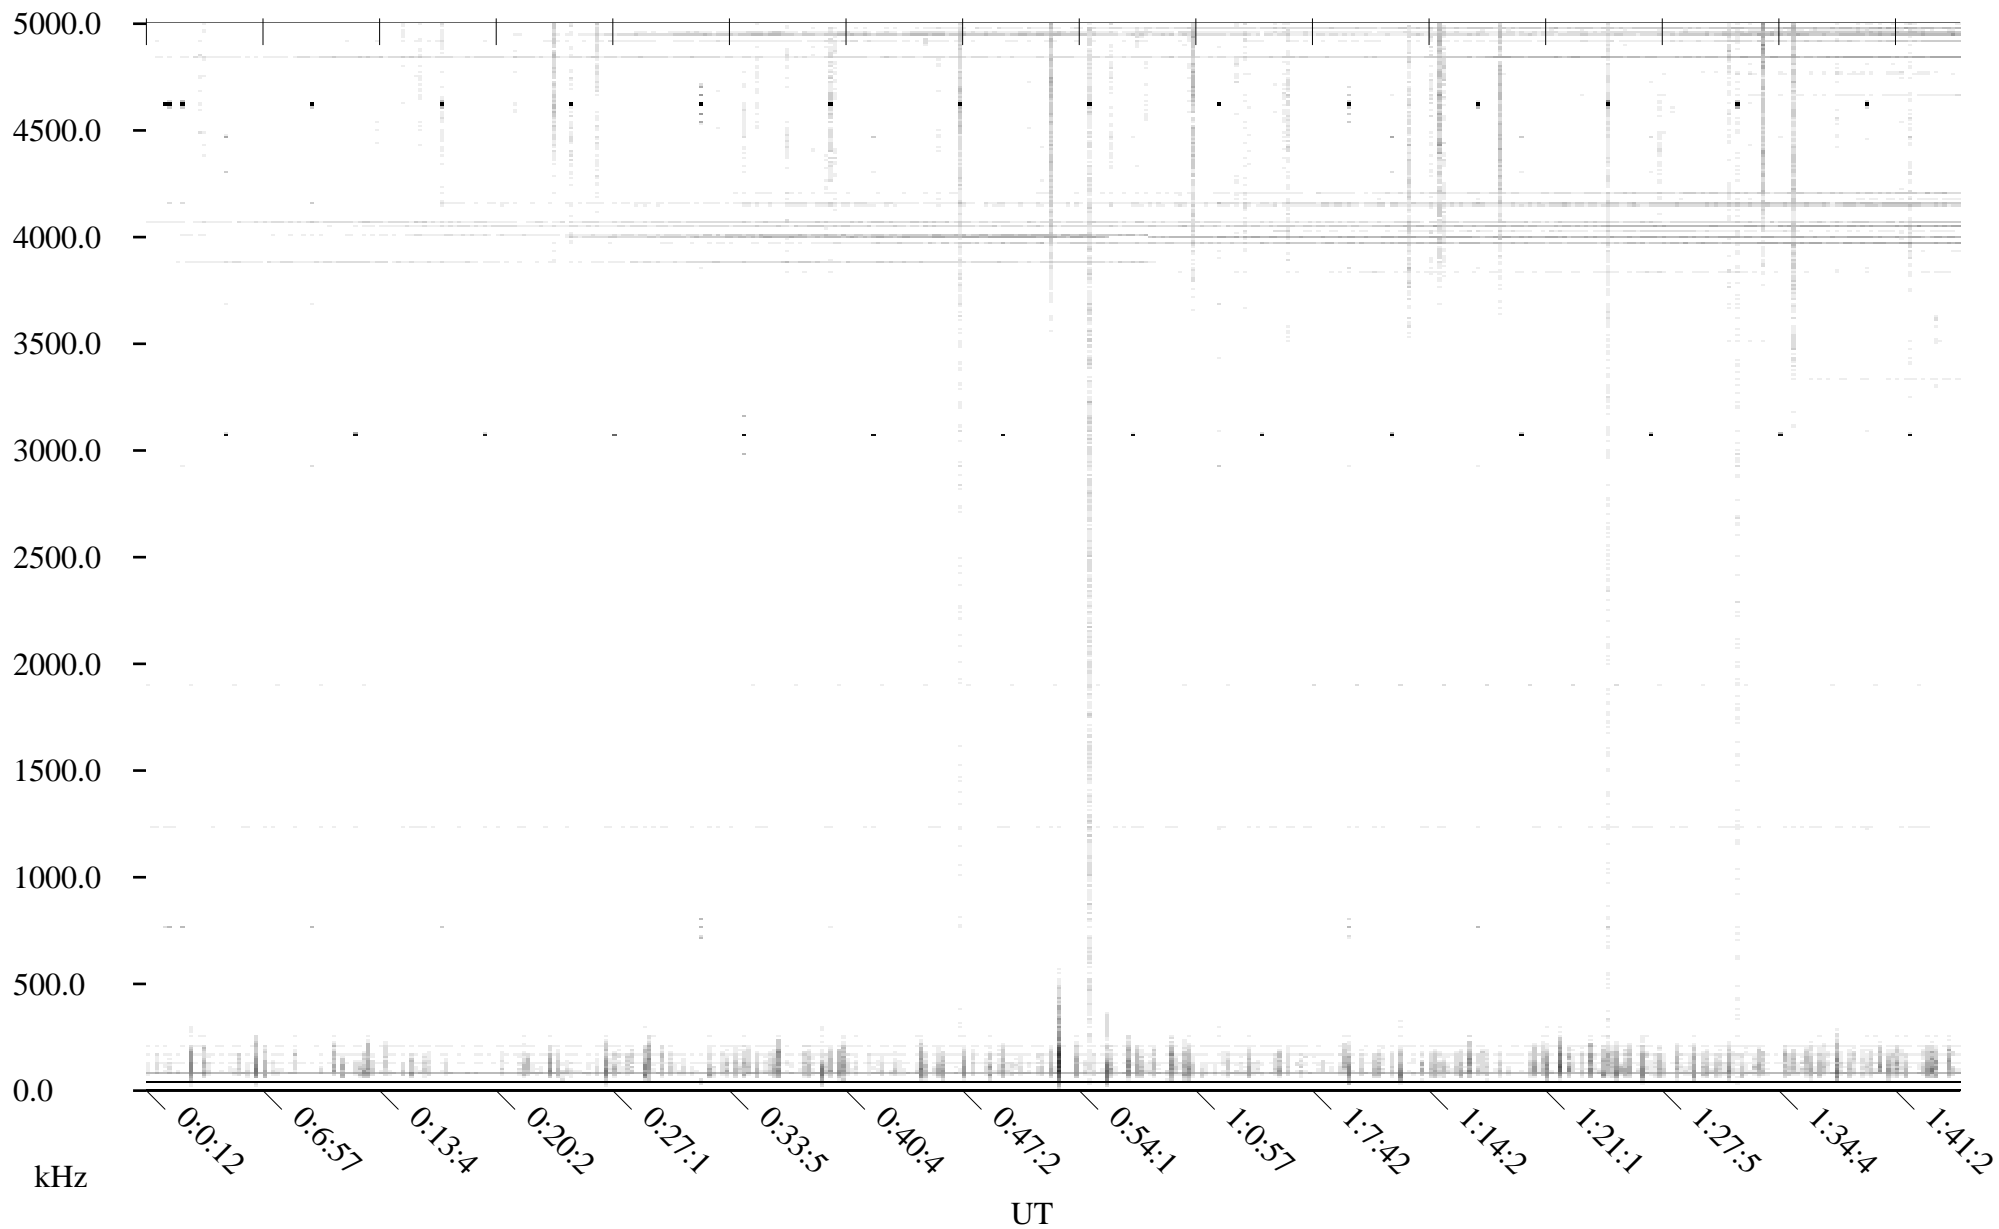

CHU06-07-21.dat.channel.2

Linear Scale Black = -100 White = -500

detail

Page 1

CHU06-07-21.dat.channel.2

Linear Scale Black = -100 White = -500

detail

Page 2

CHU06-07-21.dat.channel.2

Linear Scale

Black = -100

White = -500

detail

Page 3

CHU06-07-21.dat.channel.2

Linear Scale Black = -100 White = -500

detail

Page 4

CHU06-07-21.dat.channel.2

Linear Scale Black = -100 White = -500

detail

Page 5

CHU06-07-21.dat.channel.2

Linear Scale

Black = -100

White = -500

detail

Page 6

CHU06-07-21.dat.channel.2

Linear Scale Black = -100 White = -500

detail

Page 7