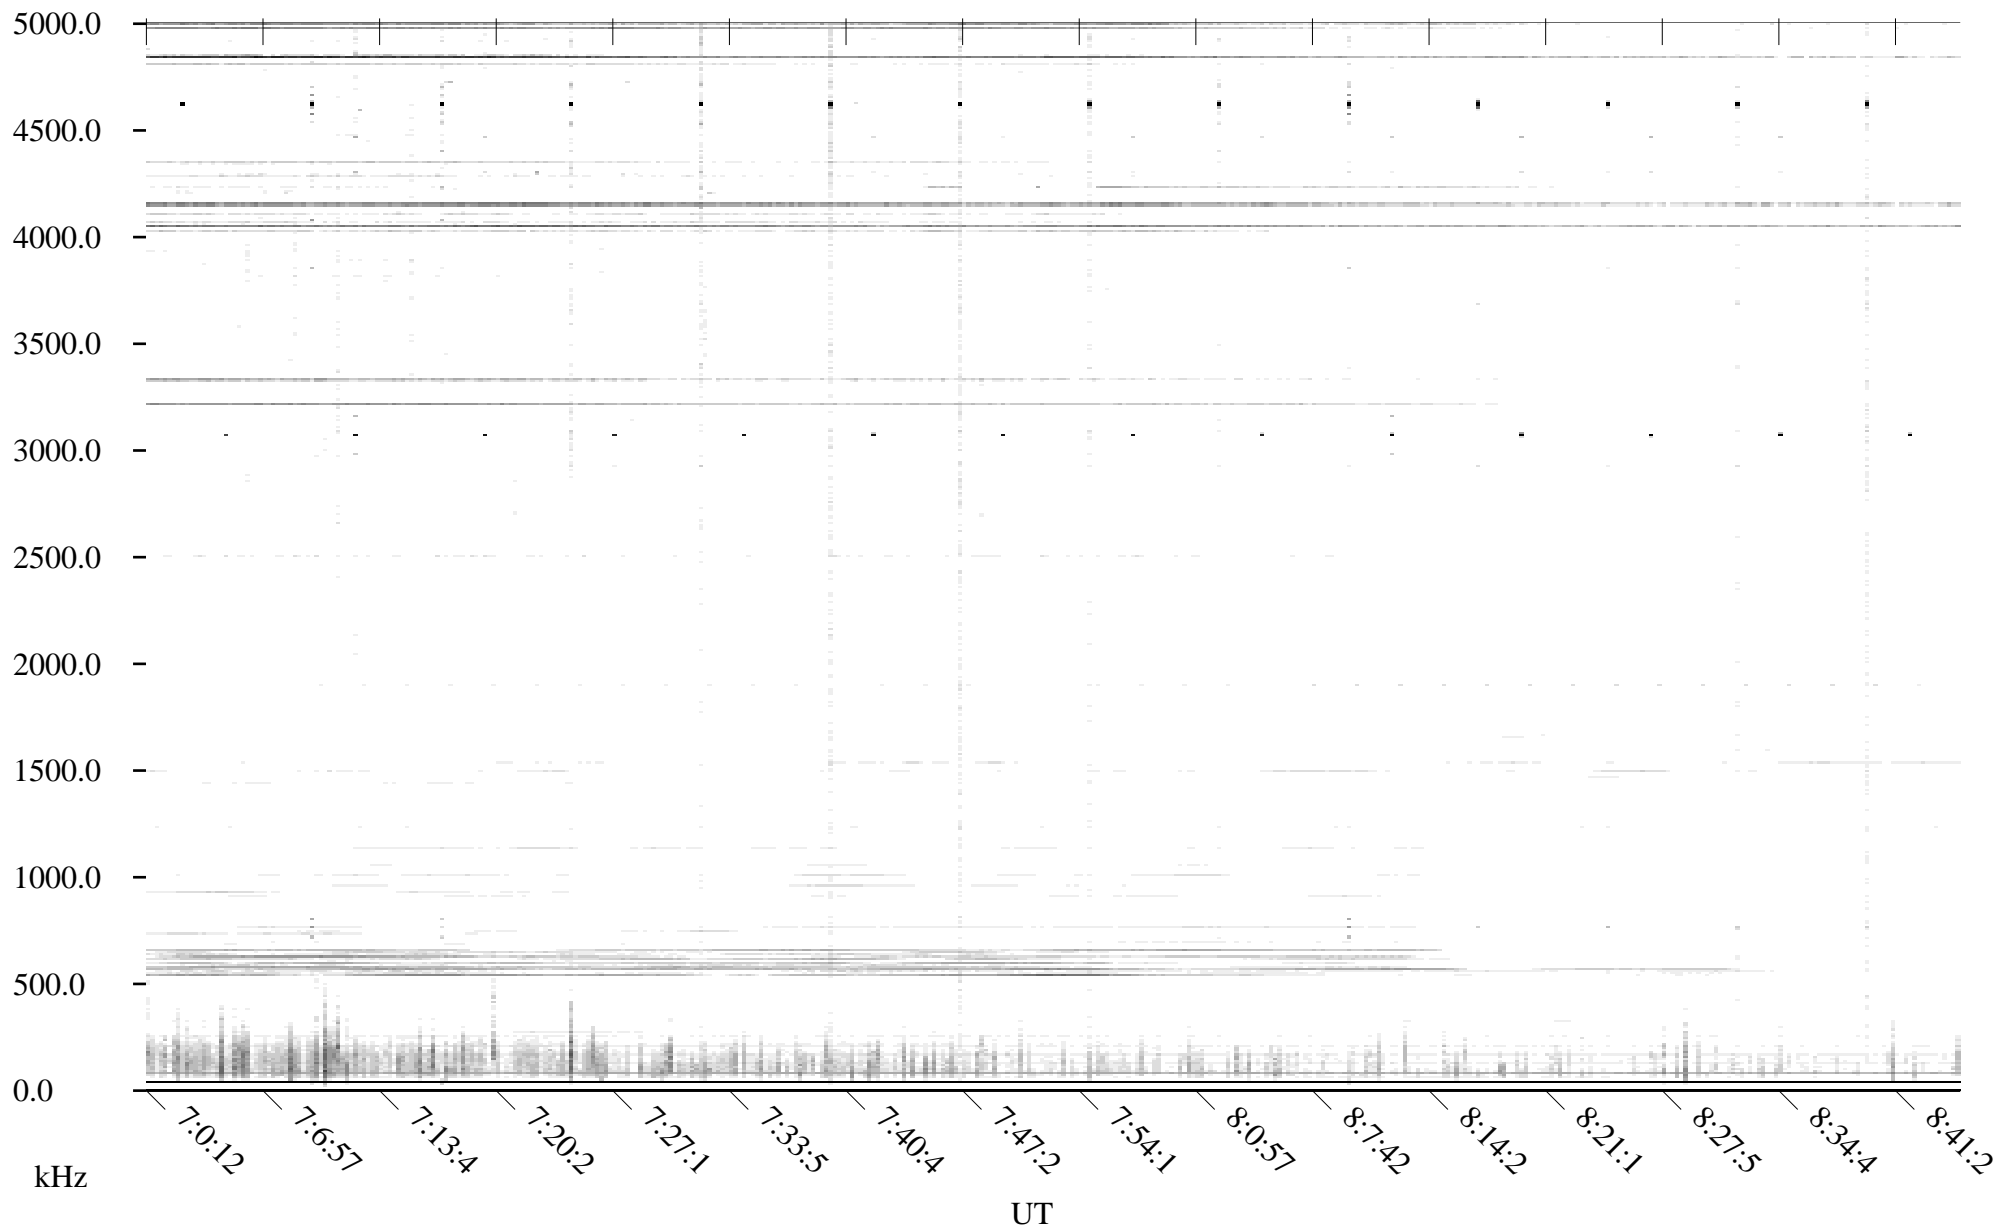

CHU06-07-21.dat.channel.2

Linear Scale Black = -100 White = -500

detail

Page 1

CHU06-07-21.dat.channel.2

Linear Scale Black = -100 White = -500

detail

Page 2

CHU06-07-21.dat.channel.2

Linear Scale

Black = -100

White = -500

detail

Page 3

CHU06-07-21.dat.channel.2

Linear Scale Black = -100 White = -500

detail

Page 4

CHU06-07-21.dat.channel.2

Linear Scale Black = -100 White = -500

detail

Page 5

CHU06-07-21.dat.channel.2

Linear Scale

Black = -100

White = -500

detail

Page 6

CHU06-07-21.dat.channel.2

Linear Scale Black = -100 White = -500

detail

Page 7