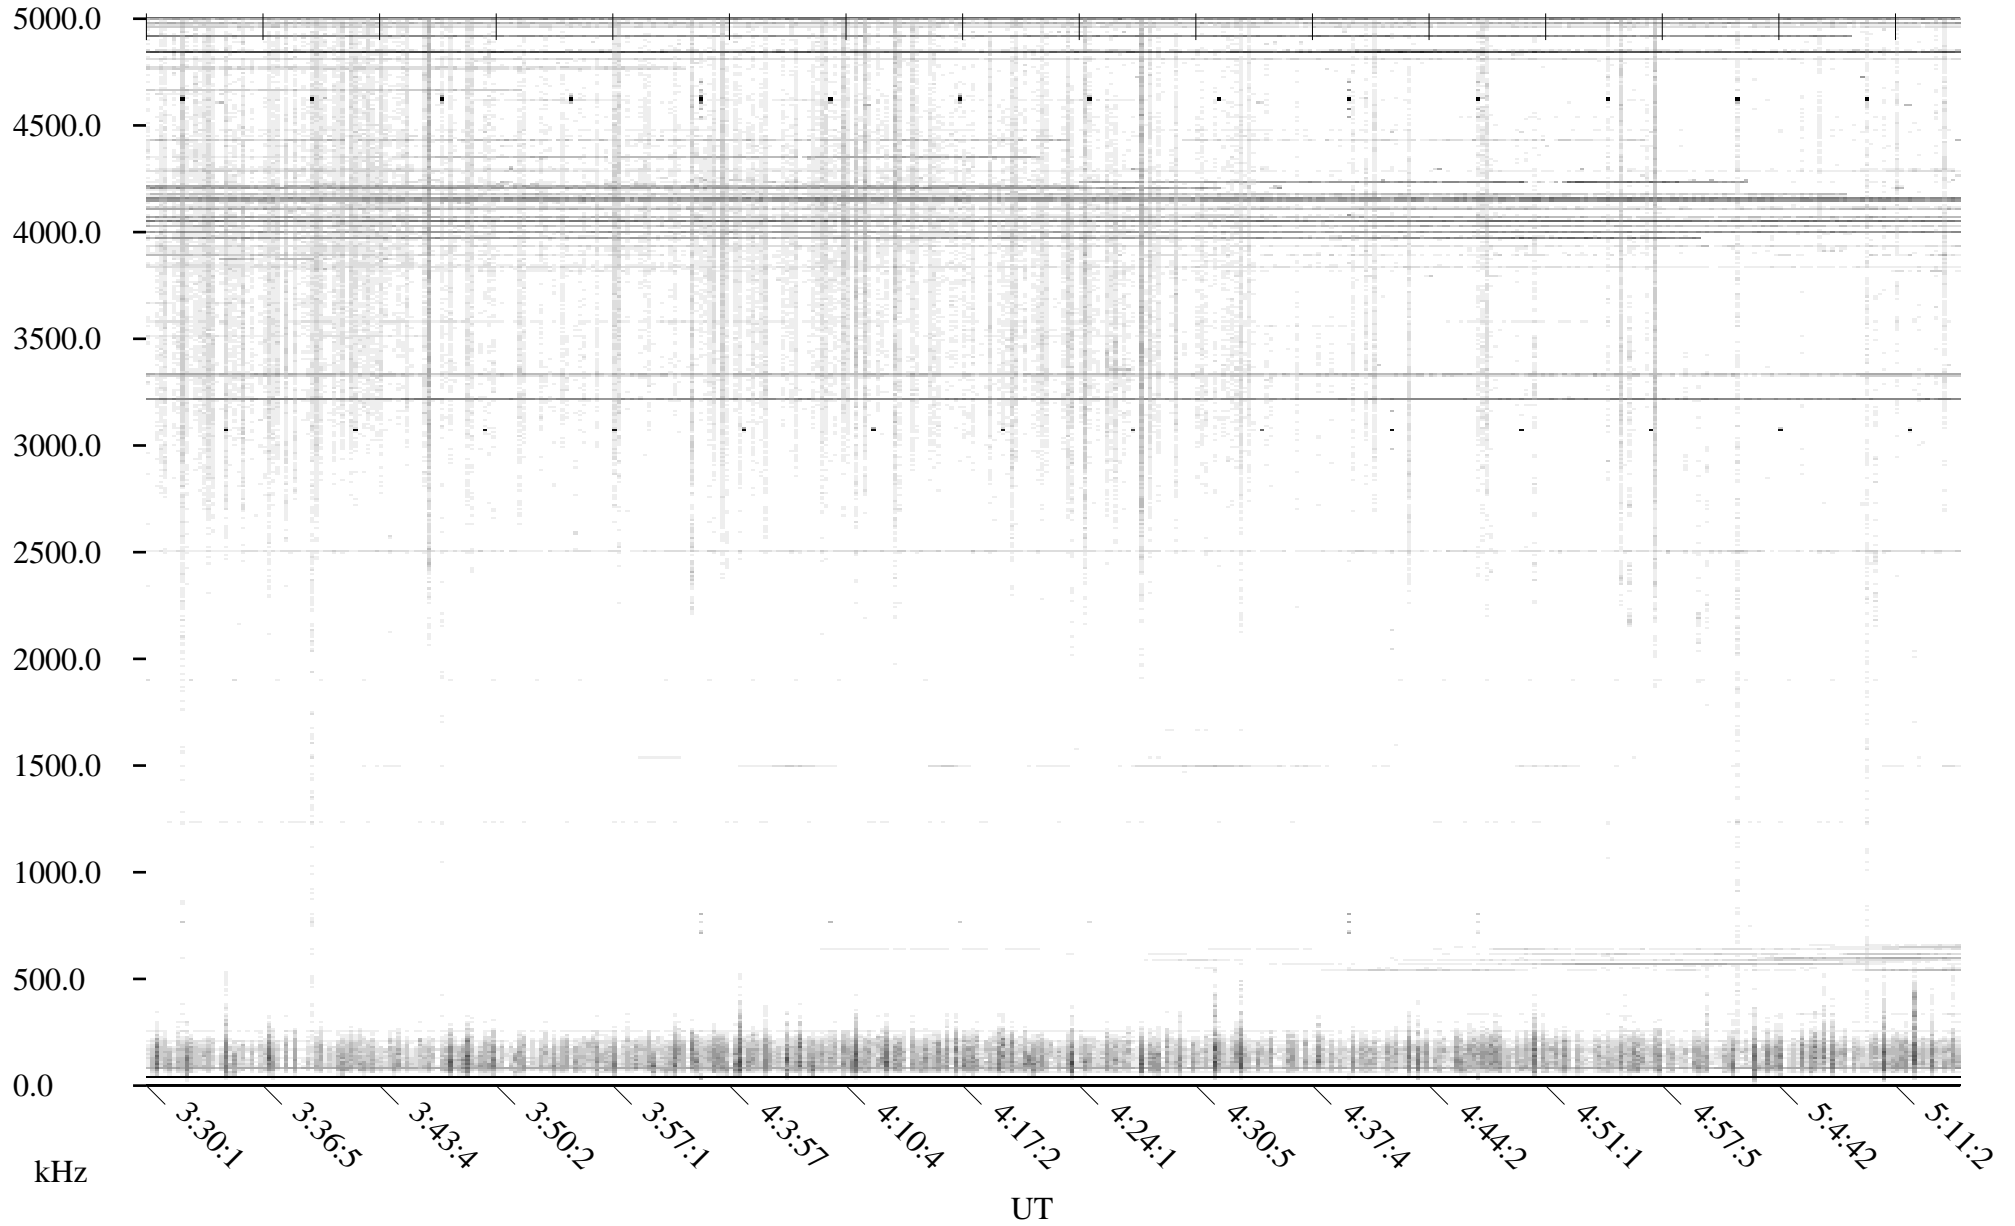

CHU06-07-21.dat.channel.2

Linear Scale Black = -100 White = -500

detail

Page 1

CHU06-07-21.dat.channel.2

Linear Scale Black = -100 White = -500

detail

Page 2

CHU06-07-21.dat.channel.2

Linear Scale

Black = -100

White = -500

detail

Page 3

CHU06-07-21.dat.channel.2

Linear Scale Black = -100 White = -500

detail

Page 4

CHU06-07-21.dat.channel.2

Linear Scale Black = -100 White = -500

detail

Page 5

CHU06-07-21.dat.channel.2

Linear Scale

Black = -100

White = -500

detail

Page 6

CHU06-07-21.dat.channel.2

Linear Scale Black = -100 White = -500

detail

Page 7