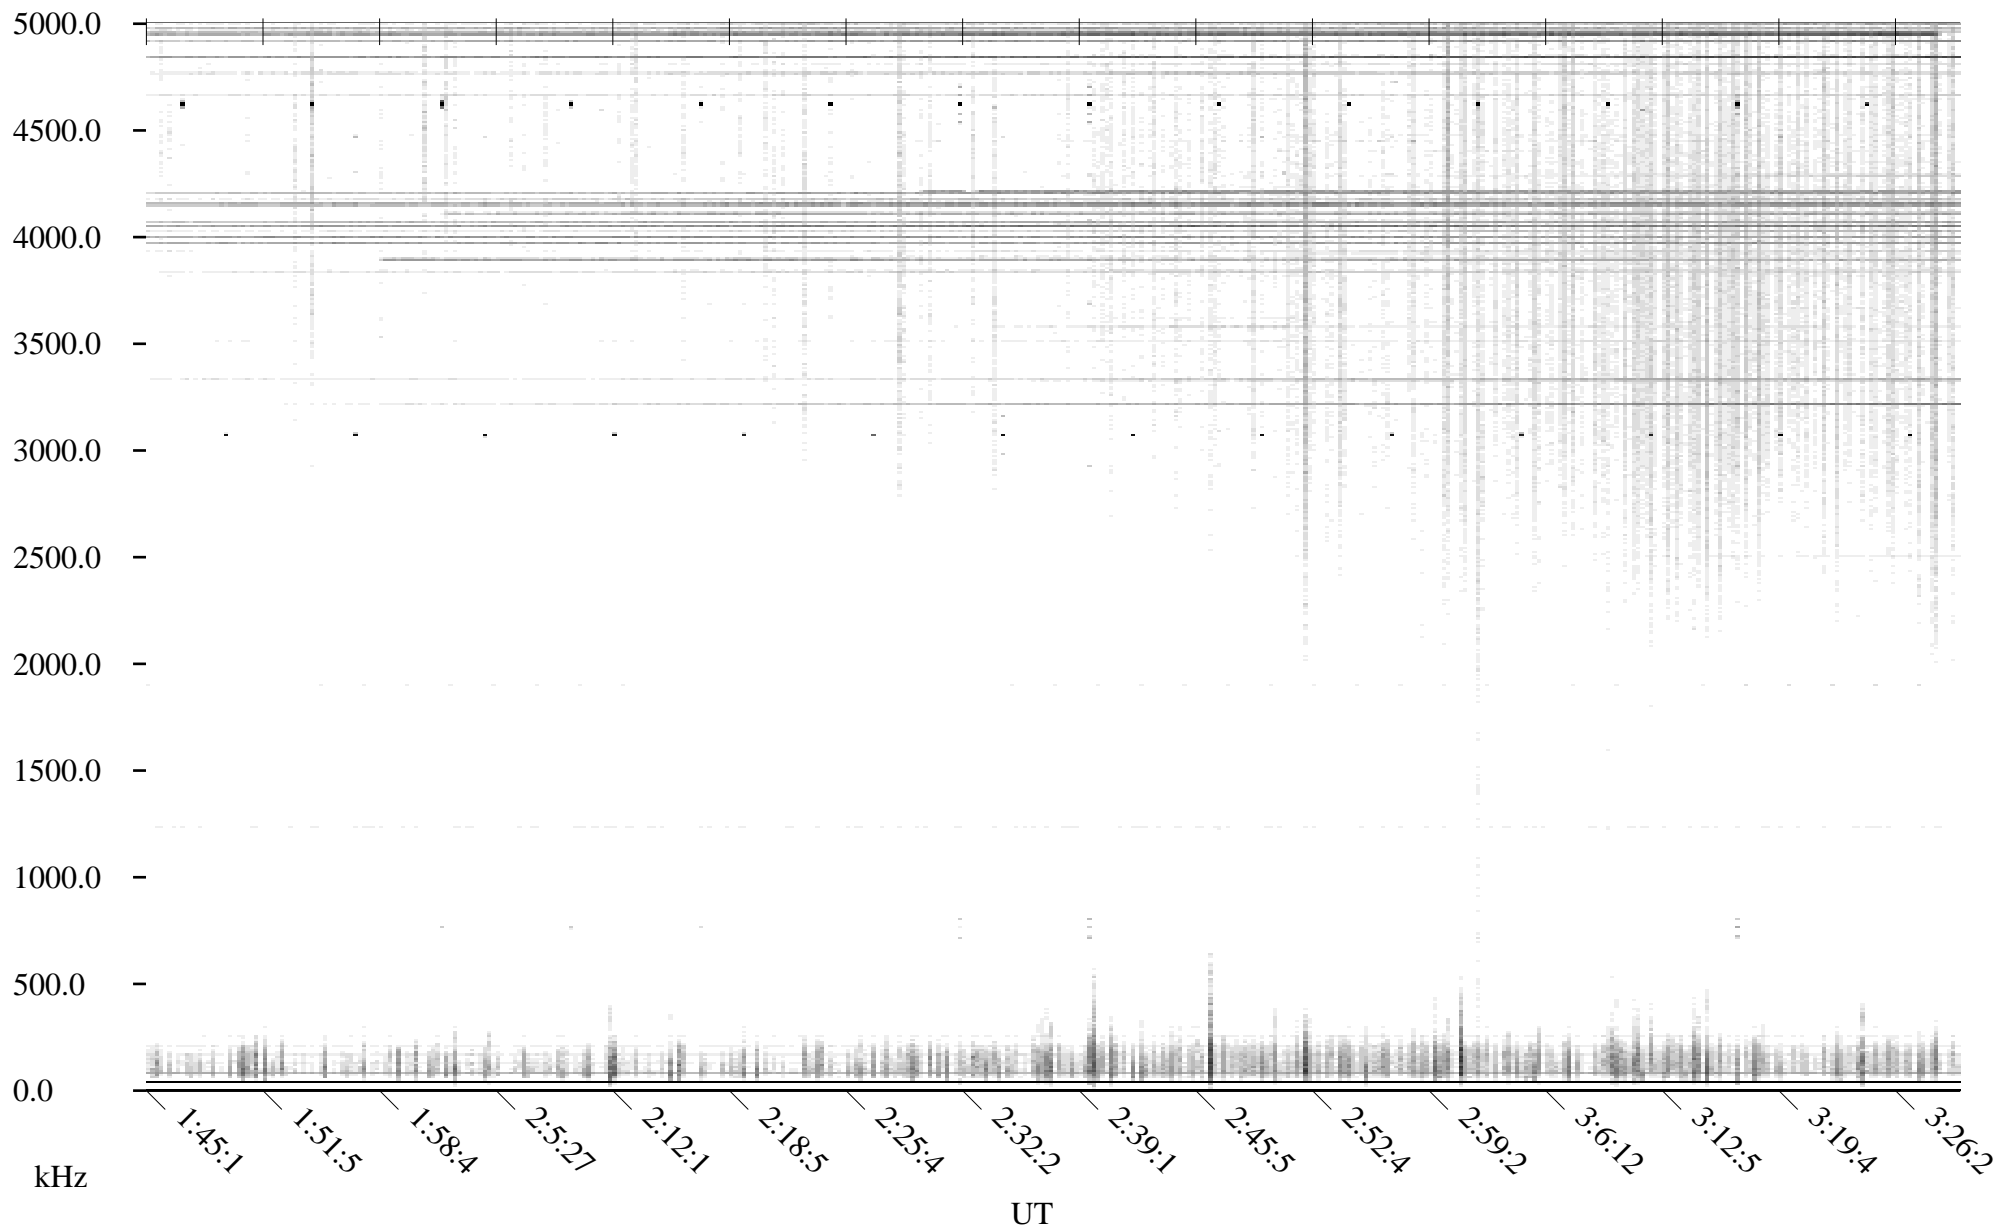

CHU06-07-21.dat.channel.2

Linear Scale Black = -100 White = -500

detail

Page 1

CHU06-07-21.dat.channel.2

Linear Scale Black = -100 White = -500

detail

Page 2

CHU06-07-21.dat.channel.2

Linear Scale

Black = -100

White = -500

detail

Page 3

CHU06-07-21.dat.channel.2

Linear Scale Black = -100 White = -500

detail

Page 4

CHU06-07-21.dat.channel.2

Linear Scale Black = -100 White = -500

detail

Page 5

CHU06-07-21.dat.channel.2

Linear Scale

Black = -100

White = -500

detail

Page 6

CHU06-07-21.dat.channel.2

Linear Scale Black = -100 White = -500

detail

Page 7