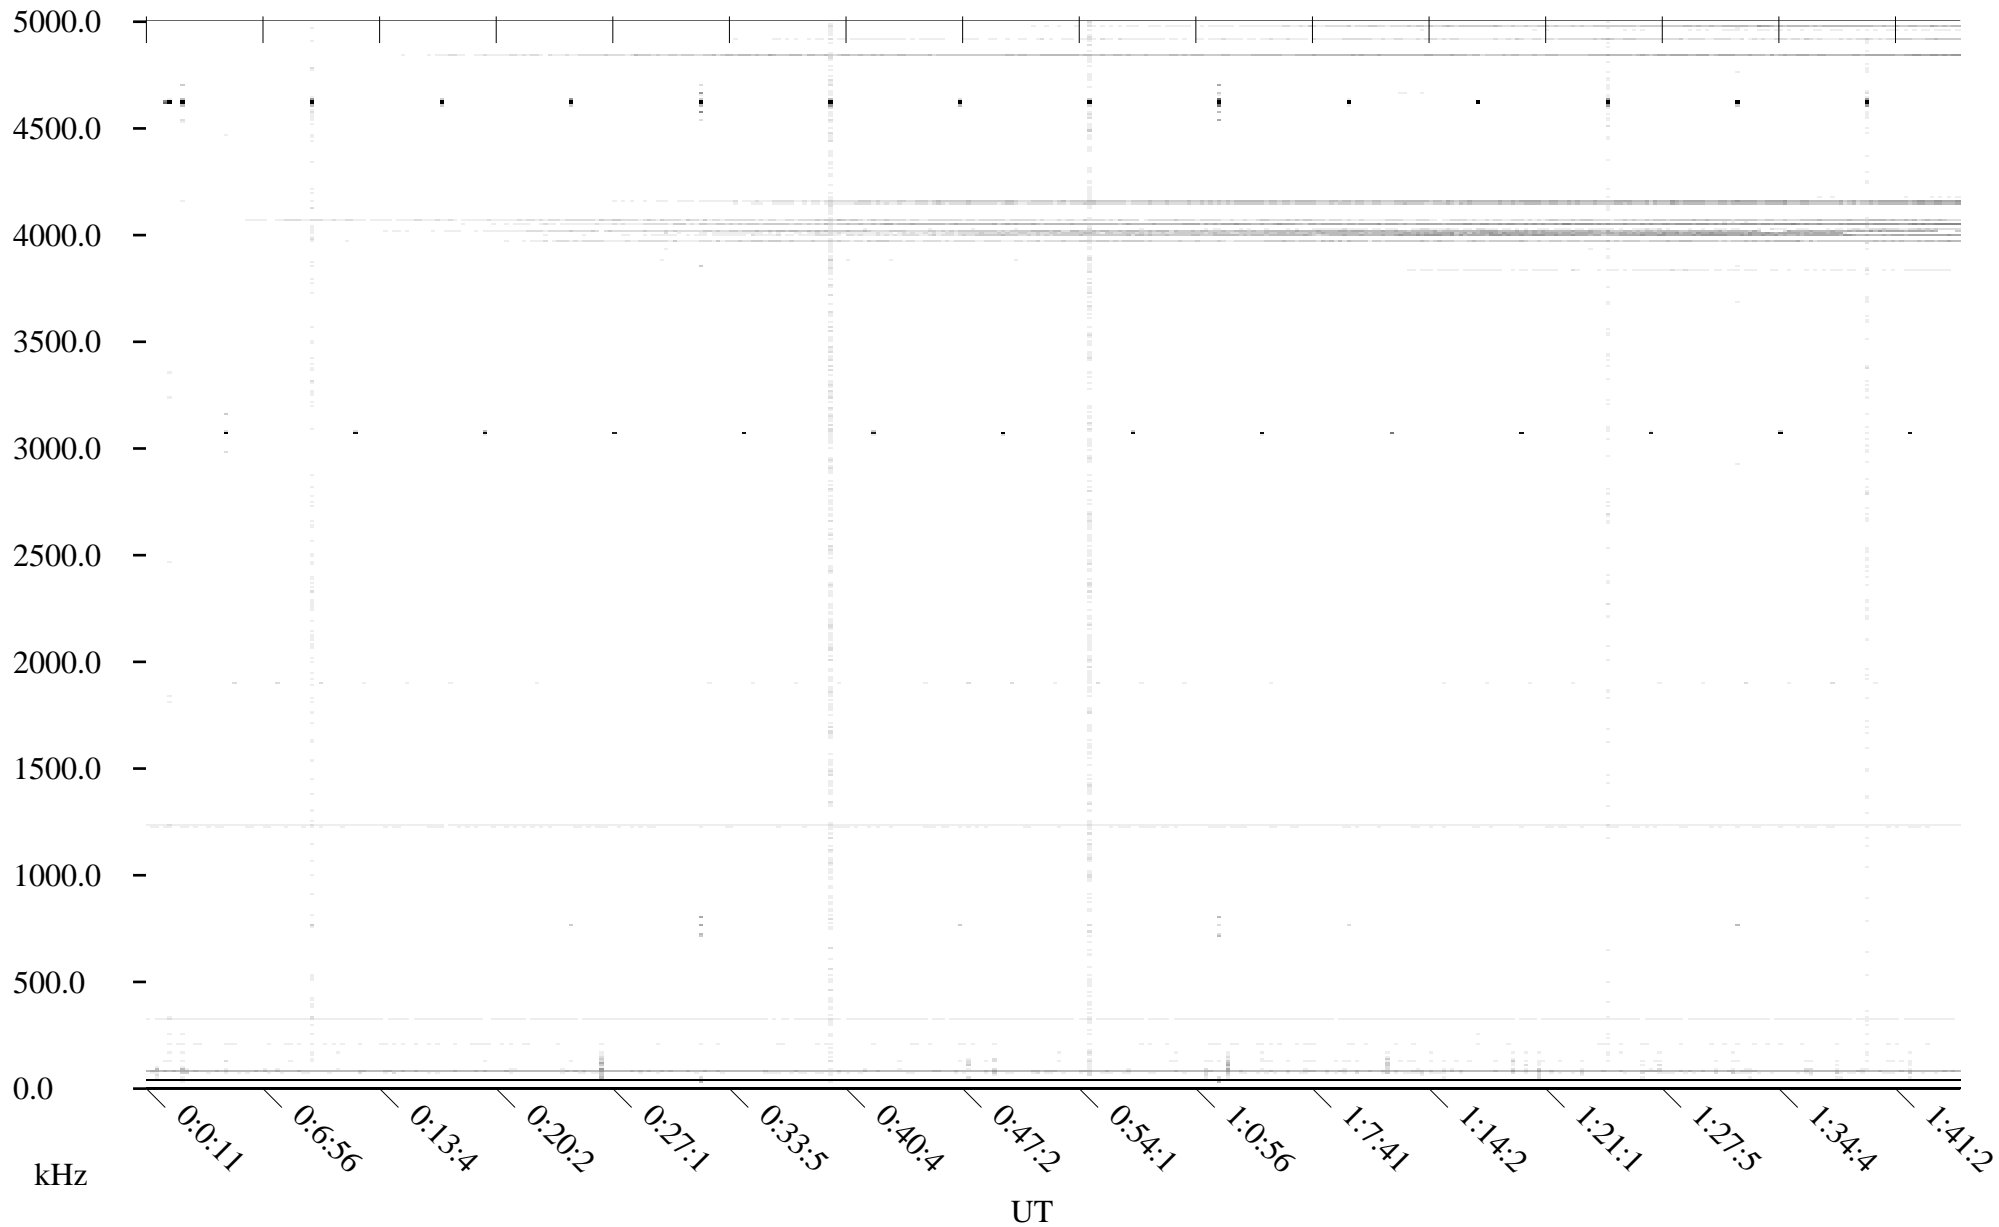

CHU06-09-21.dat.channel.2

Linear Scale

Black = -100

White = -500

detail

Page 1

CHU06-09-21.dat.channel.2

Linear Scale

Black = -100

White = -500

detail

Page 2

CHU06-09-21.dat.channel.2

Linear Scale

Black = -100

White = -500

detail

Page 3

CHU06-09-21.dat.channel.2

Linear Scale

Black = -100

White = -500

detail

Page 4

CHU06-09-21.dat.channel.2

Linear Scale

Black = -100

White = -500

detail

Page 5

CHU06-09-21.dat.channel.2

Linear Scale