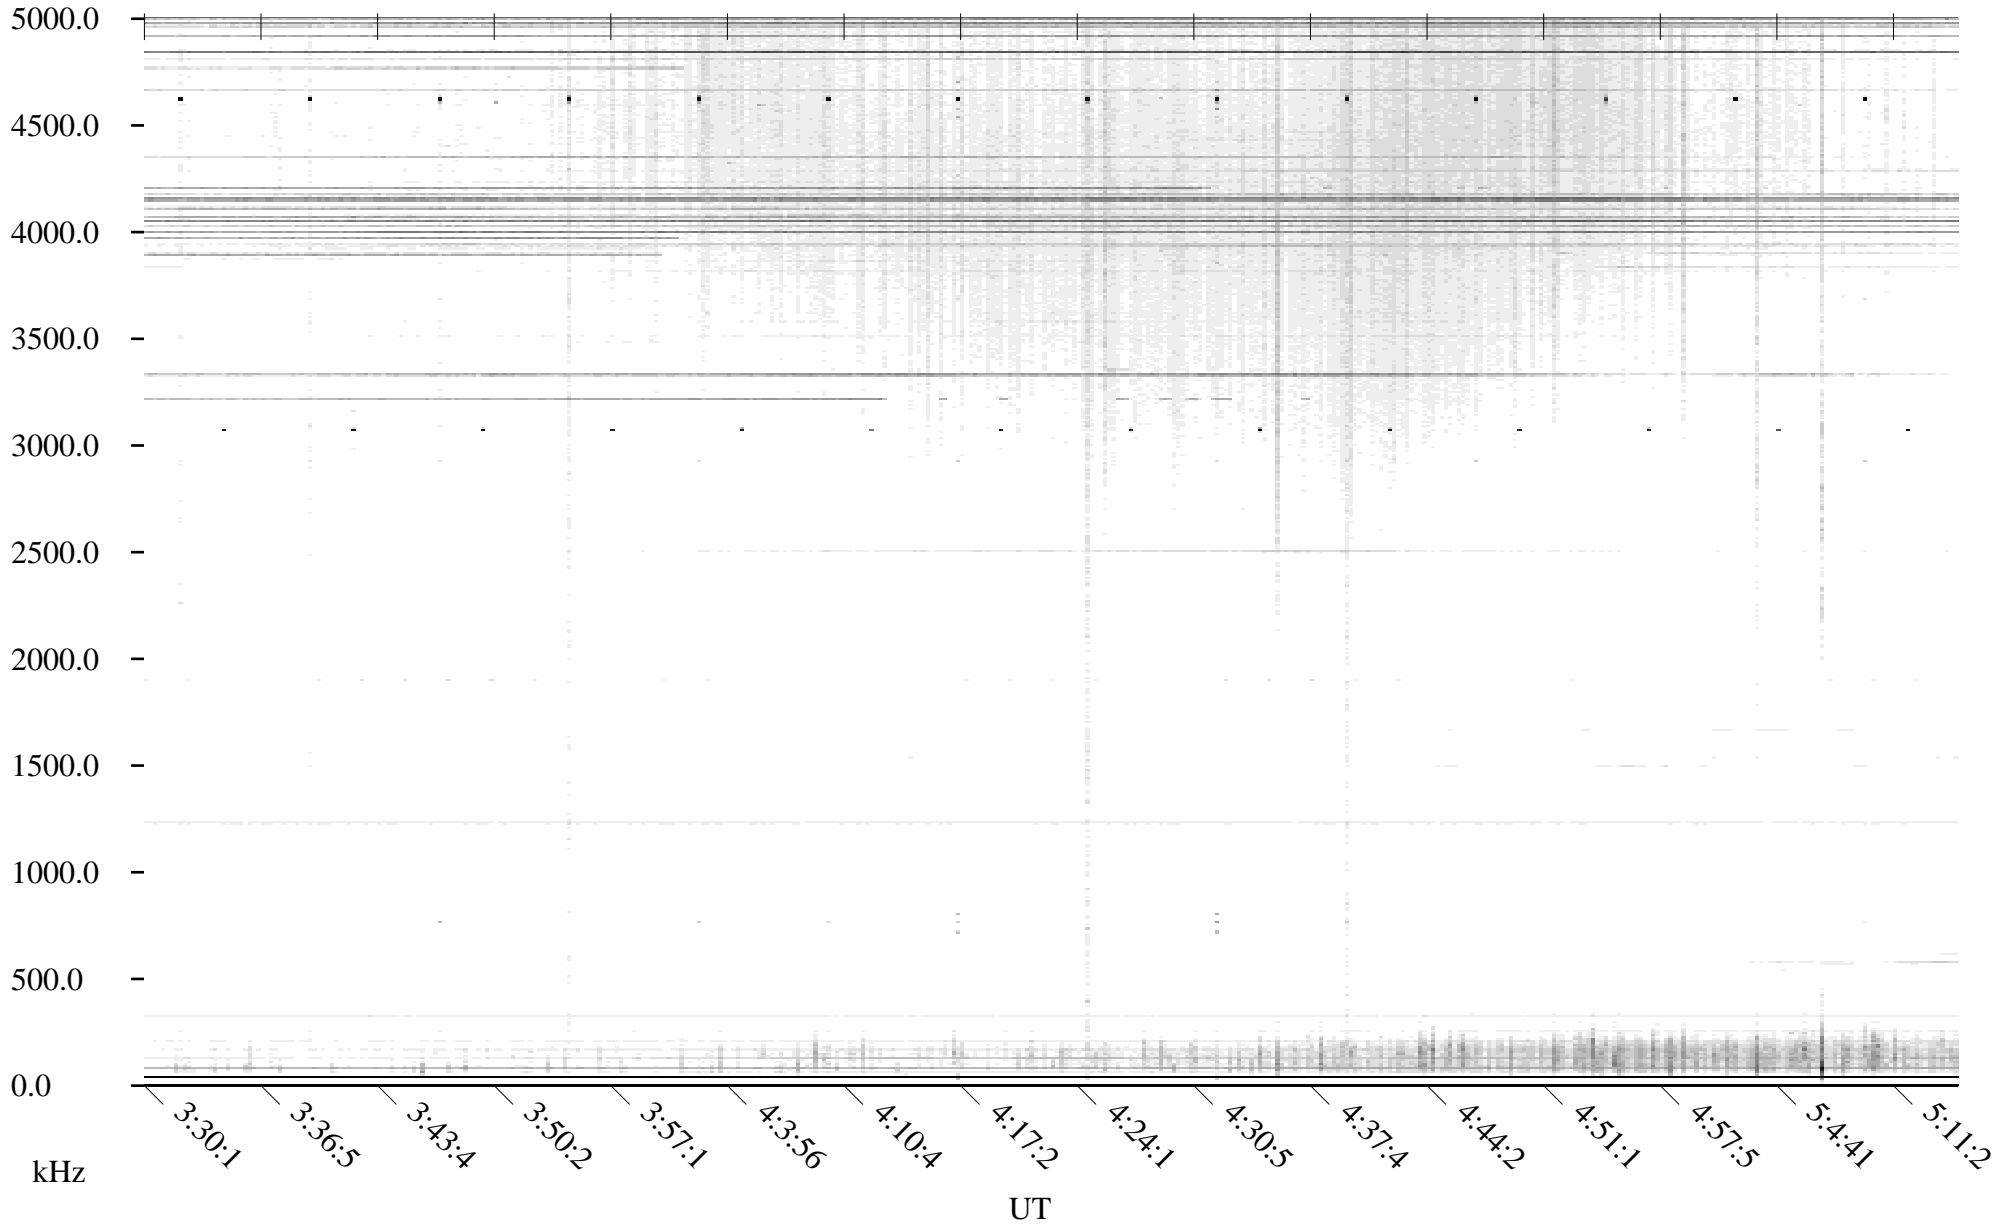

CHU06-09-21.dat.channel.2

Linear Scale

Black = -100

White = -500

detail

Page 1

CHU06-09-21.dat.channel.2

Linear Scale

Black = -100

White = -500

detail

Page 2

CHU06-09-21.dat.channel.2

Linear Scale

Black = -100

White = -500

detail

Page 3

CHU06-09-21.dat.channel.2

Linear Scale

Black = -100

White = -500

detail

Page 4

CHU06-09-21.dat.channel.2

Linear Scale

Black = -100

White = -500

detail

Page 5

CHU06-09-21.dat.channel.2

Linear Scale