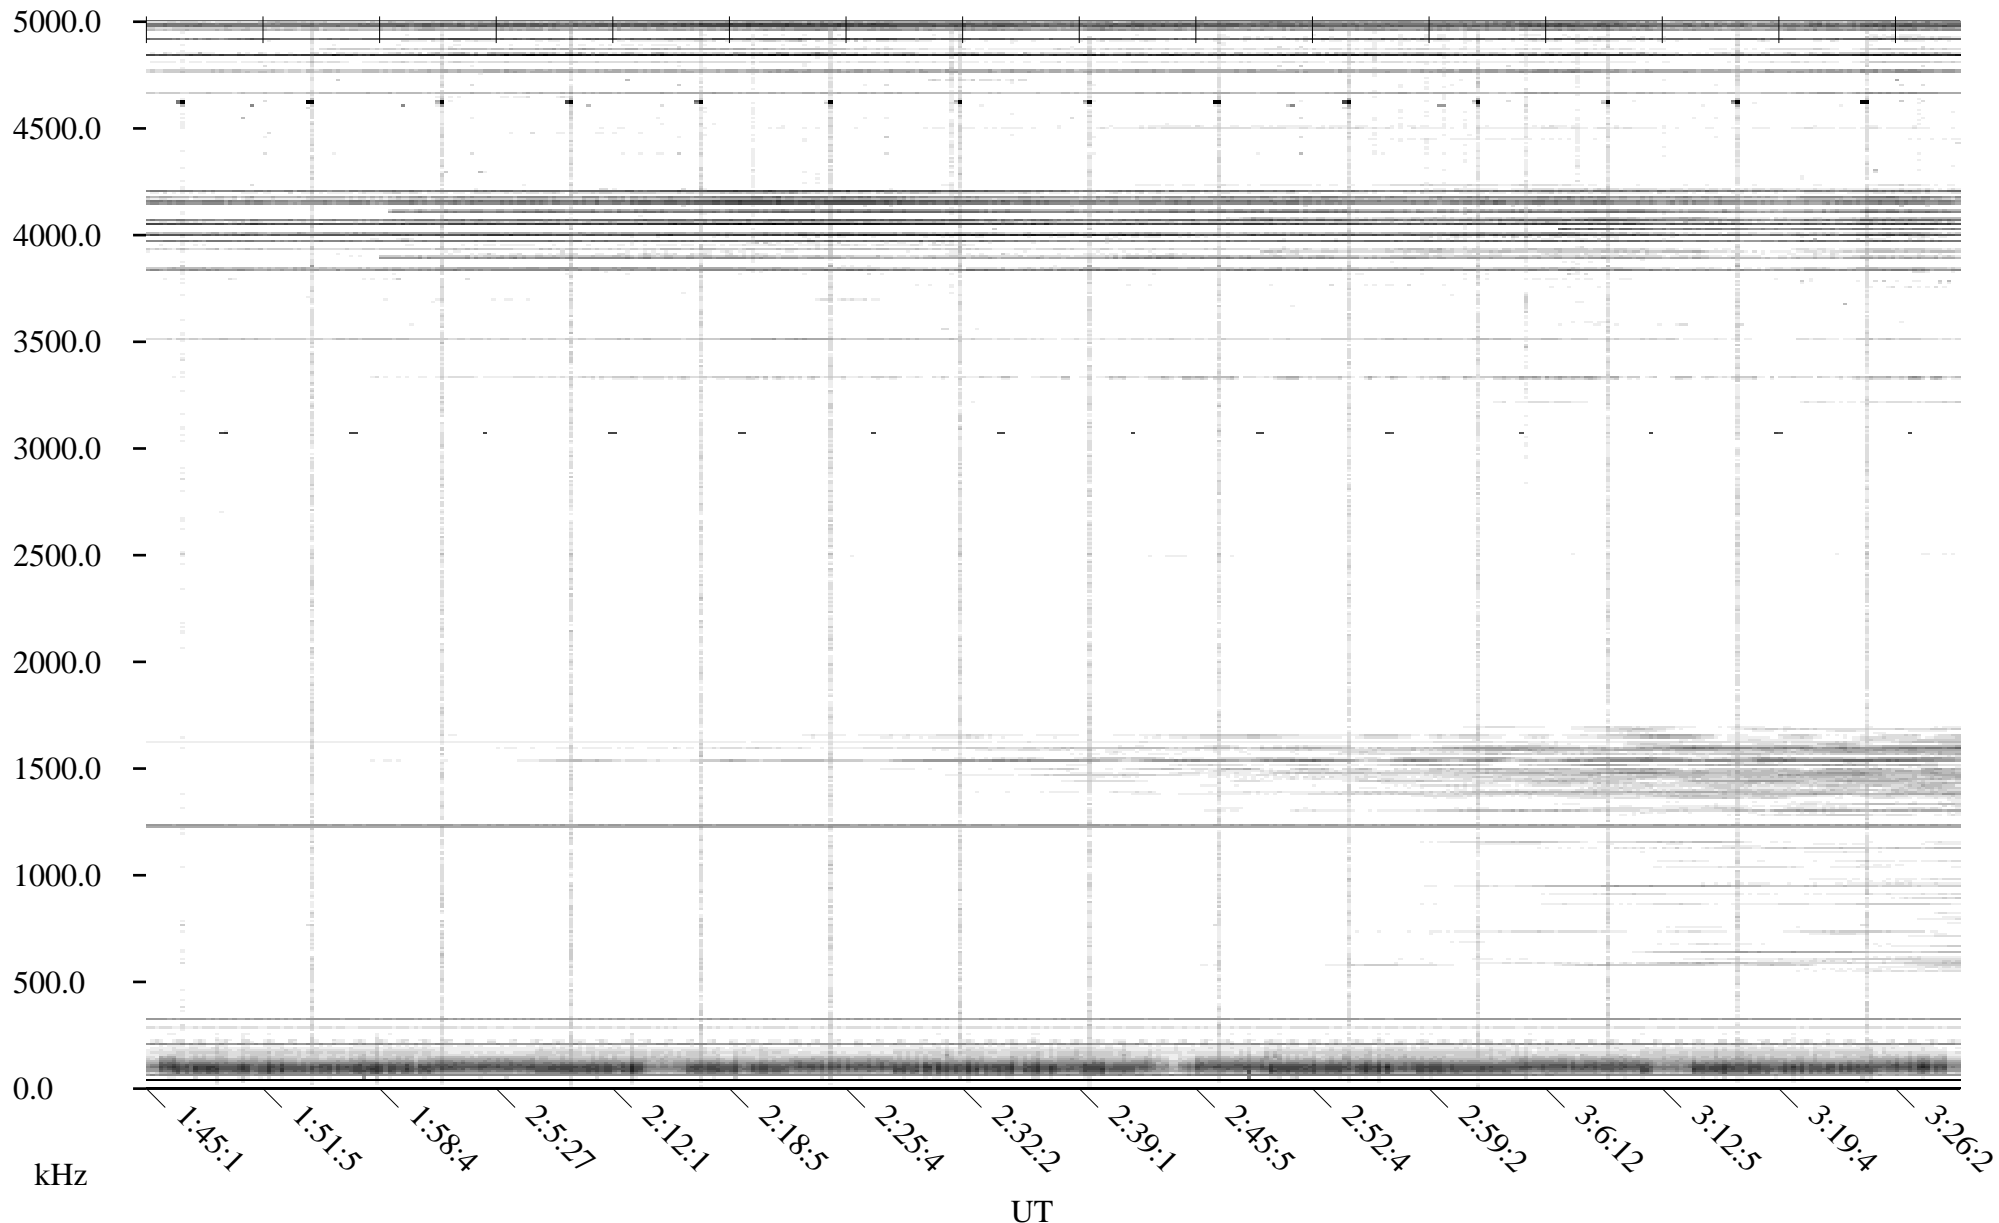

CHU06-09-22.dat.channel.1

Linear Scale

Black = -100

White = -500

detail

Page 1

CHU06-09-22.dat.channel.1

Linear Scale Black = -100 White = -500

detail

Page 2

CHU06-09-22.dat.channel.1

Linear Scale

Black = -100

White = -500

detail

Page 3

CHU06-09-22.dat.channel.1

Linear Scale

Black = -100

White = -500

detail

Page 4

CHU06-09-22.dat.channel.1

Linear Scale Black = -100 White = -500

detail

Page 5

CHU06-09-22.dat.channel.1

Linear Scale Black = -100 White = -500

detail

CHU06-09-22.dat.channel.1

Linear Scale

Black = -100