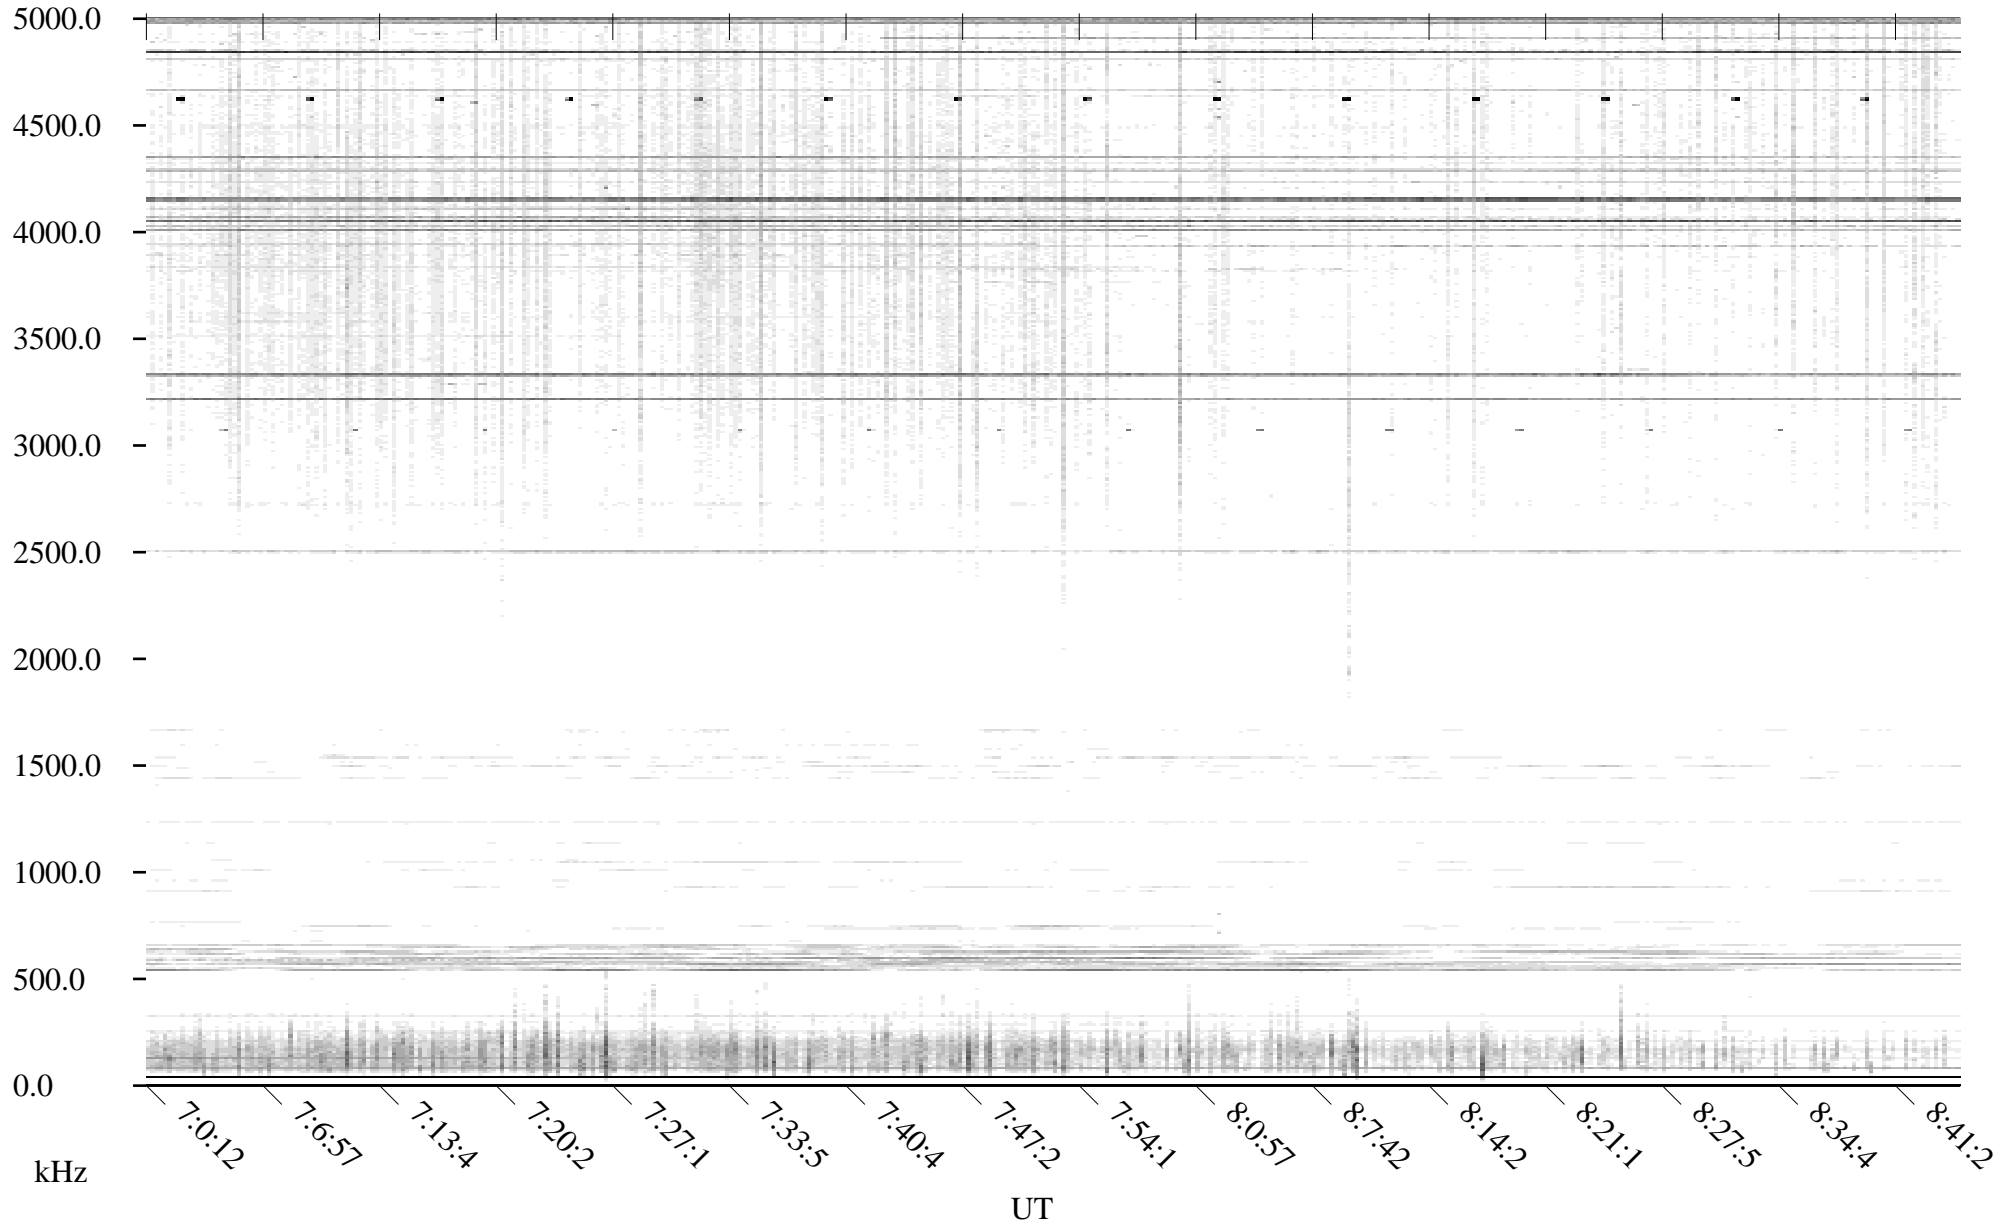

Black = -100

White = -500

detail

Page 2

CHU06-10-21.dat.channel.2

Linear Scale Black = -100 White = -500

detail

Page 3

CHU06-10-21.dat.channel.2

Linear Scale

Black = -100

White = -500

detail

Page 4

CHU06-10-21.dat.channel.2

Linear Scale

Black = -100

White = -500

detail

Page 5

CHU06-10-21.dat.channel.2

Linear Scale Black = -100 White = -500

detail

Page 6

CHU06-10-21.dat.channel.2

Linear Scale Black = -100 White = -500

detail