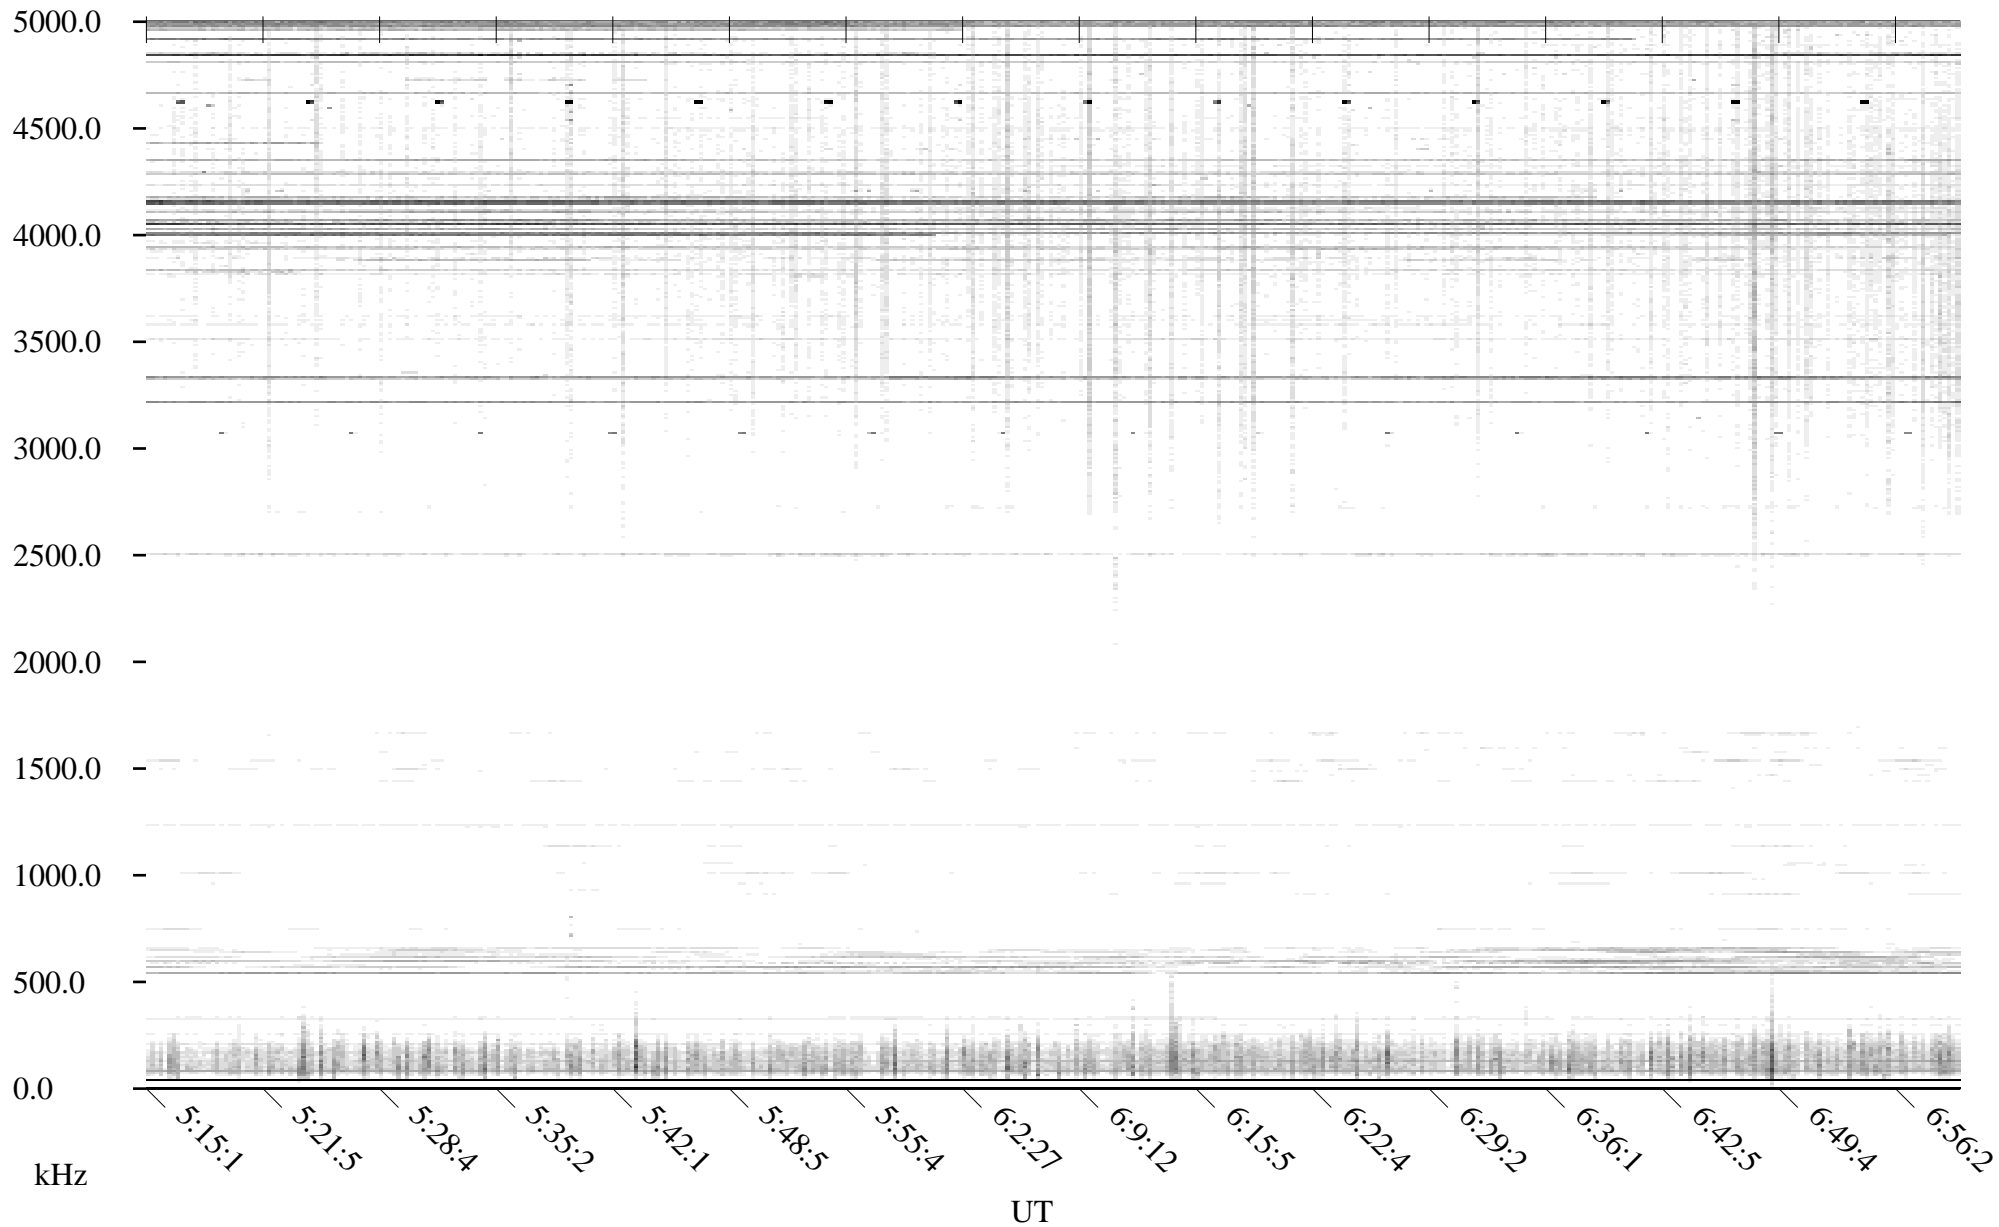

Black = -100

White = -500

detail

Page 2

CHU06-10-21.dat.channel.2

Linear Scale Black = -100 White = -500

detail

Page 3

CHU06-10-21.dat.channel.2

Linear Scale

Black = -100

White = -500

detail

Page 4

CHU06-10-21.dat.channel.2

Linear Scale

Black = -100

White = -500

detail

Page 5

CHU06-10-21.dat.channel.2

Linear Scale Black = -100 White = -500

detail

Page 6

CHU06-10-21.dat.channel.2

Linear Scale Black = -100 White = -500

detail