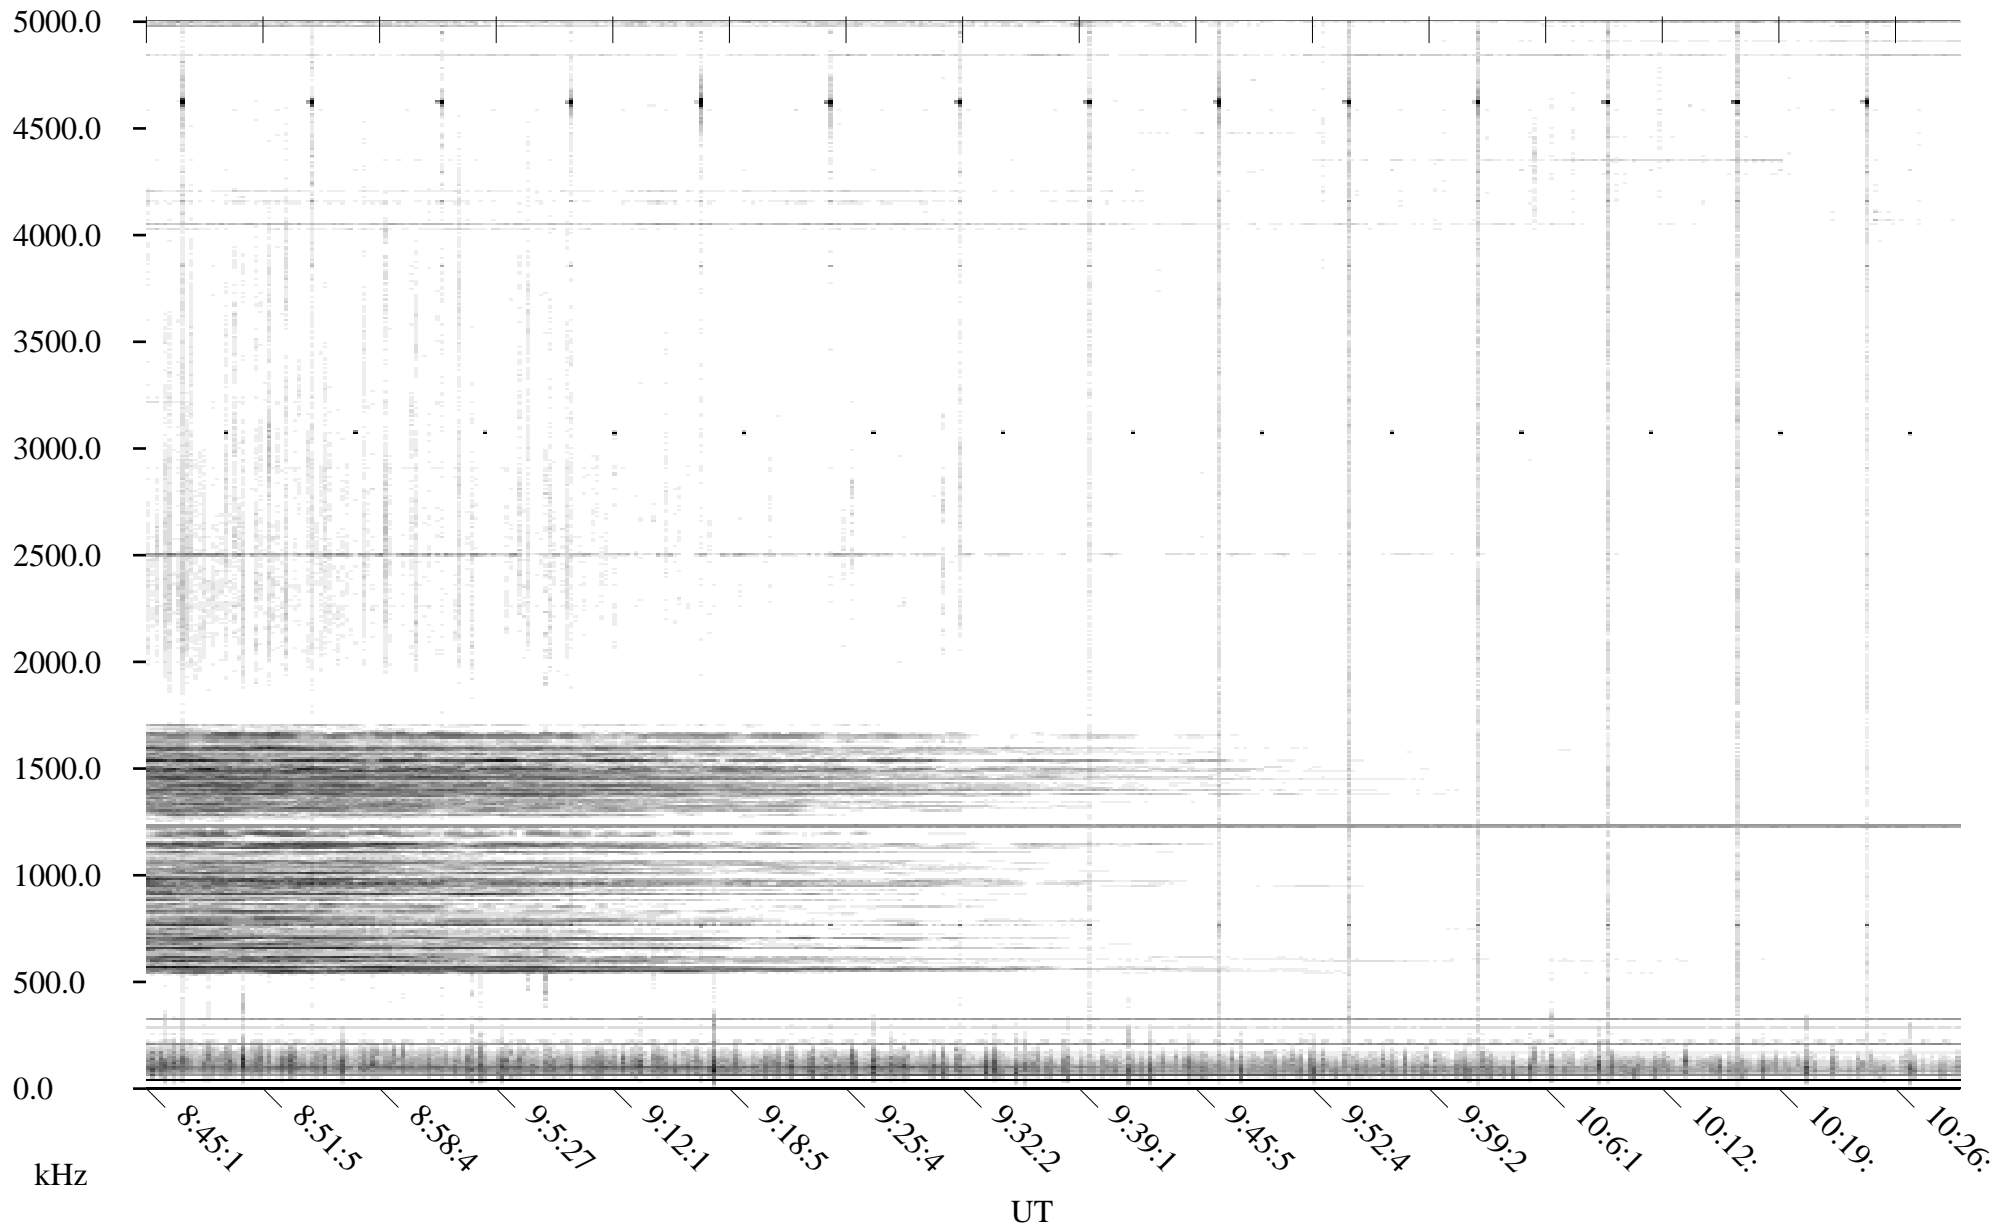

CHU06-15-22.dat.channel.1

Linear Scale Black = -100 White = -500

detail

Page 1

CHU06-15-22.dat.channel.1

Linear Scale Black = -100 White = -500

detail

Page 2

CHU06-15-22.dat.channel.1

Linear Scale Black = -100 White = -500

detail

Page 3

CHU06-15-22.dat.channel.1

Linear Scale Black = -100 White = -500

detail

CHU06-15-22.dat.channel.1

Linear Scale Black = -100 White = -500

detail

CHU06-15-22.dat.channel.1

Linear Scale Black = -100 White = -500

detail

Page 6

CHU06-15-22.dat.channel.1

Linear Scale Black = -100 White = -500

detail