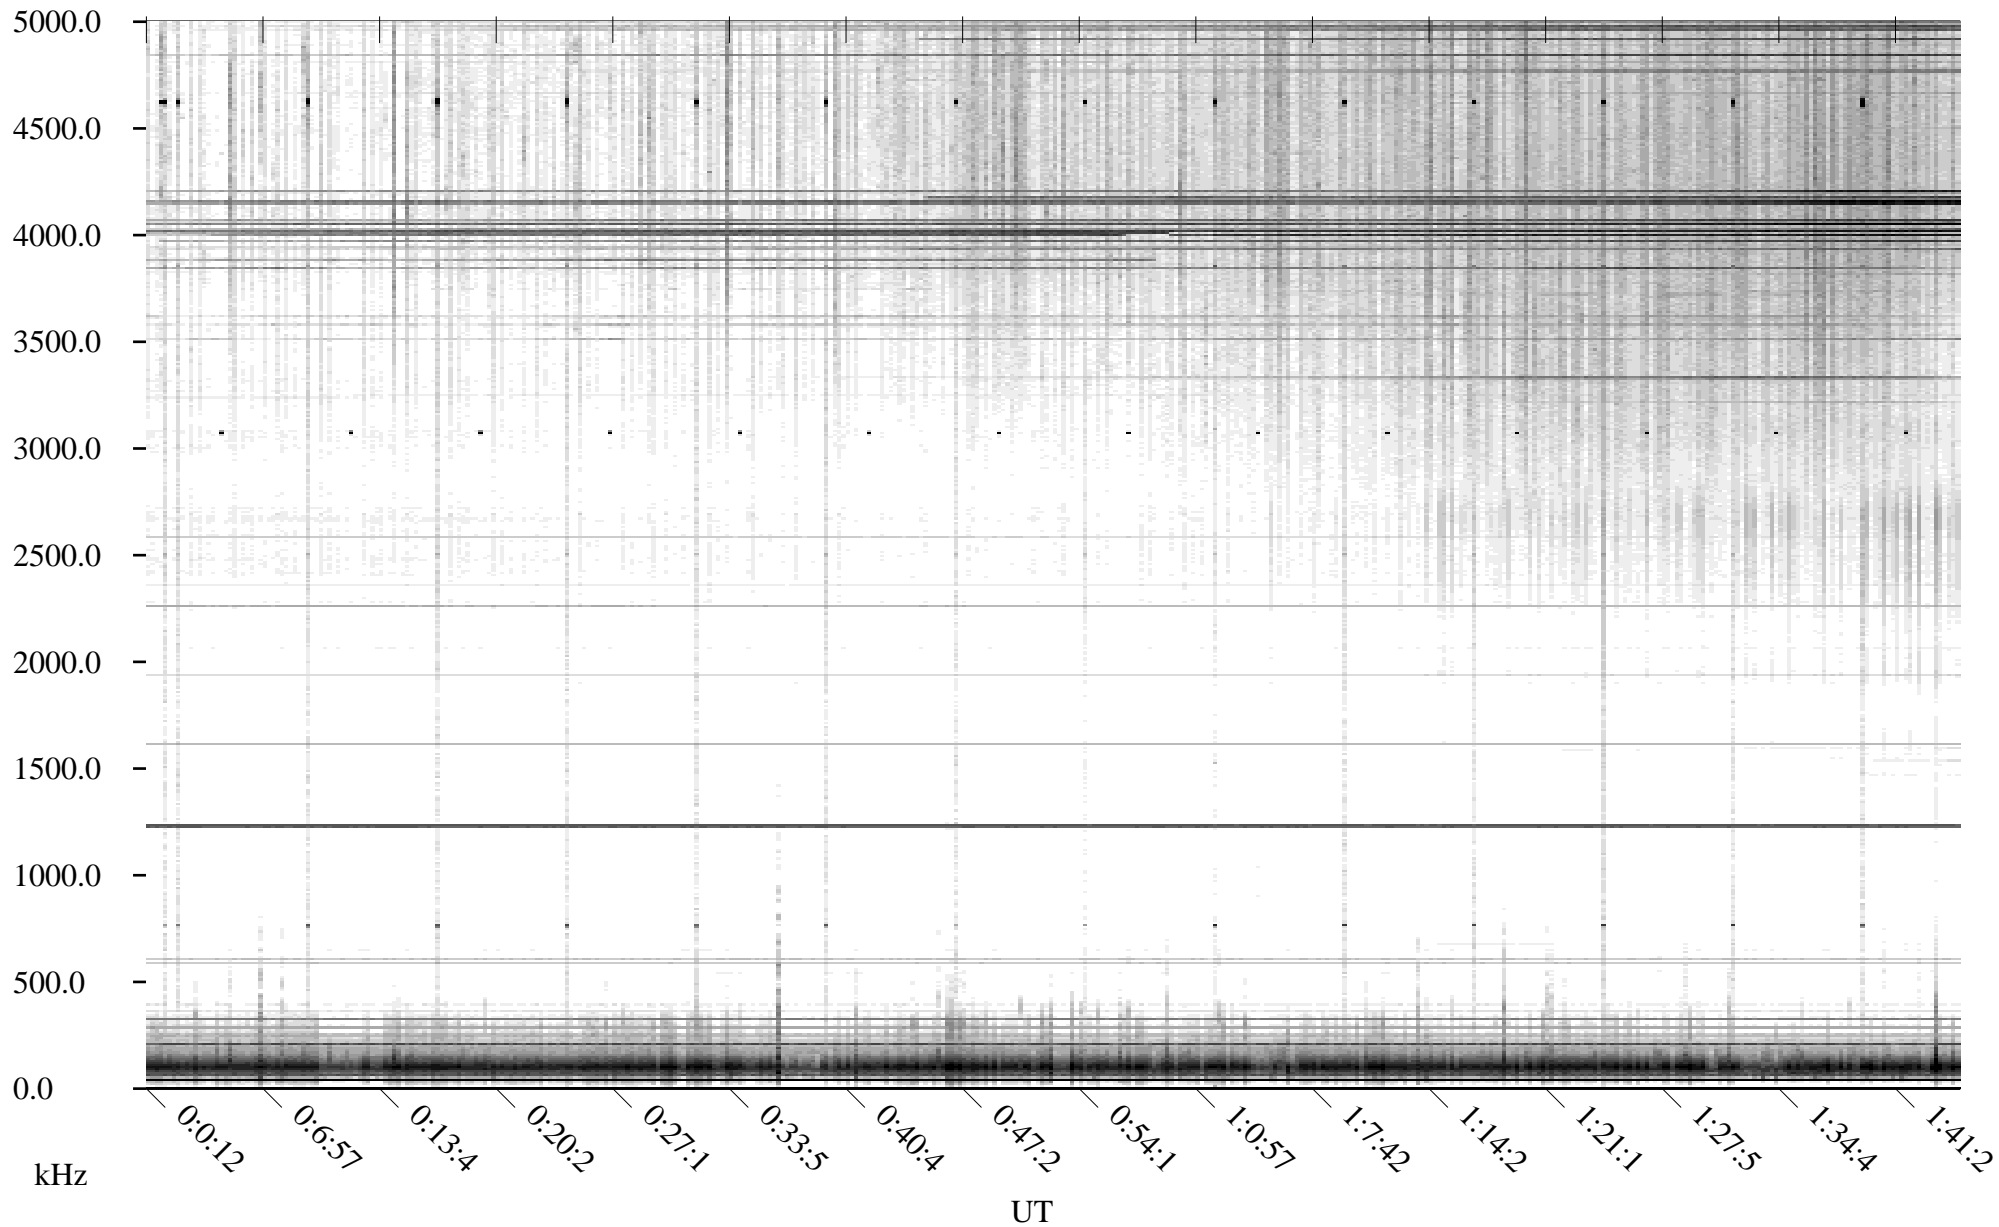

CHU06-18-21.dat.channel.1

Linear Scale Black = -100 White = -500

detail

Page 1

CHU06-18-21.dat.channel.1

Linear Scale Black = -100 White = -500

detail

Page 2

CHU06-18-21.dat.channel.1

Linear Scale Black = -100 White = -500

detail

CHU06-18-21.dat.channel.1

Linear Scale Black = -100 White = -500

detail

CHU06-18-21.dat.channel.1

Linear Scale Black = -100 White = -500

detail

Page 5

CHU06-18-21.dat.channel.1

Linear Scale Black = -100 White = -500

detail

CHU06-18-21.dat.channel.1

Linear Scale Black = -100 White = -500

detail