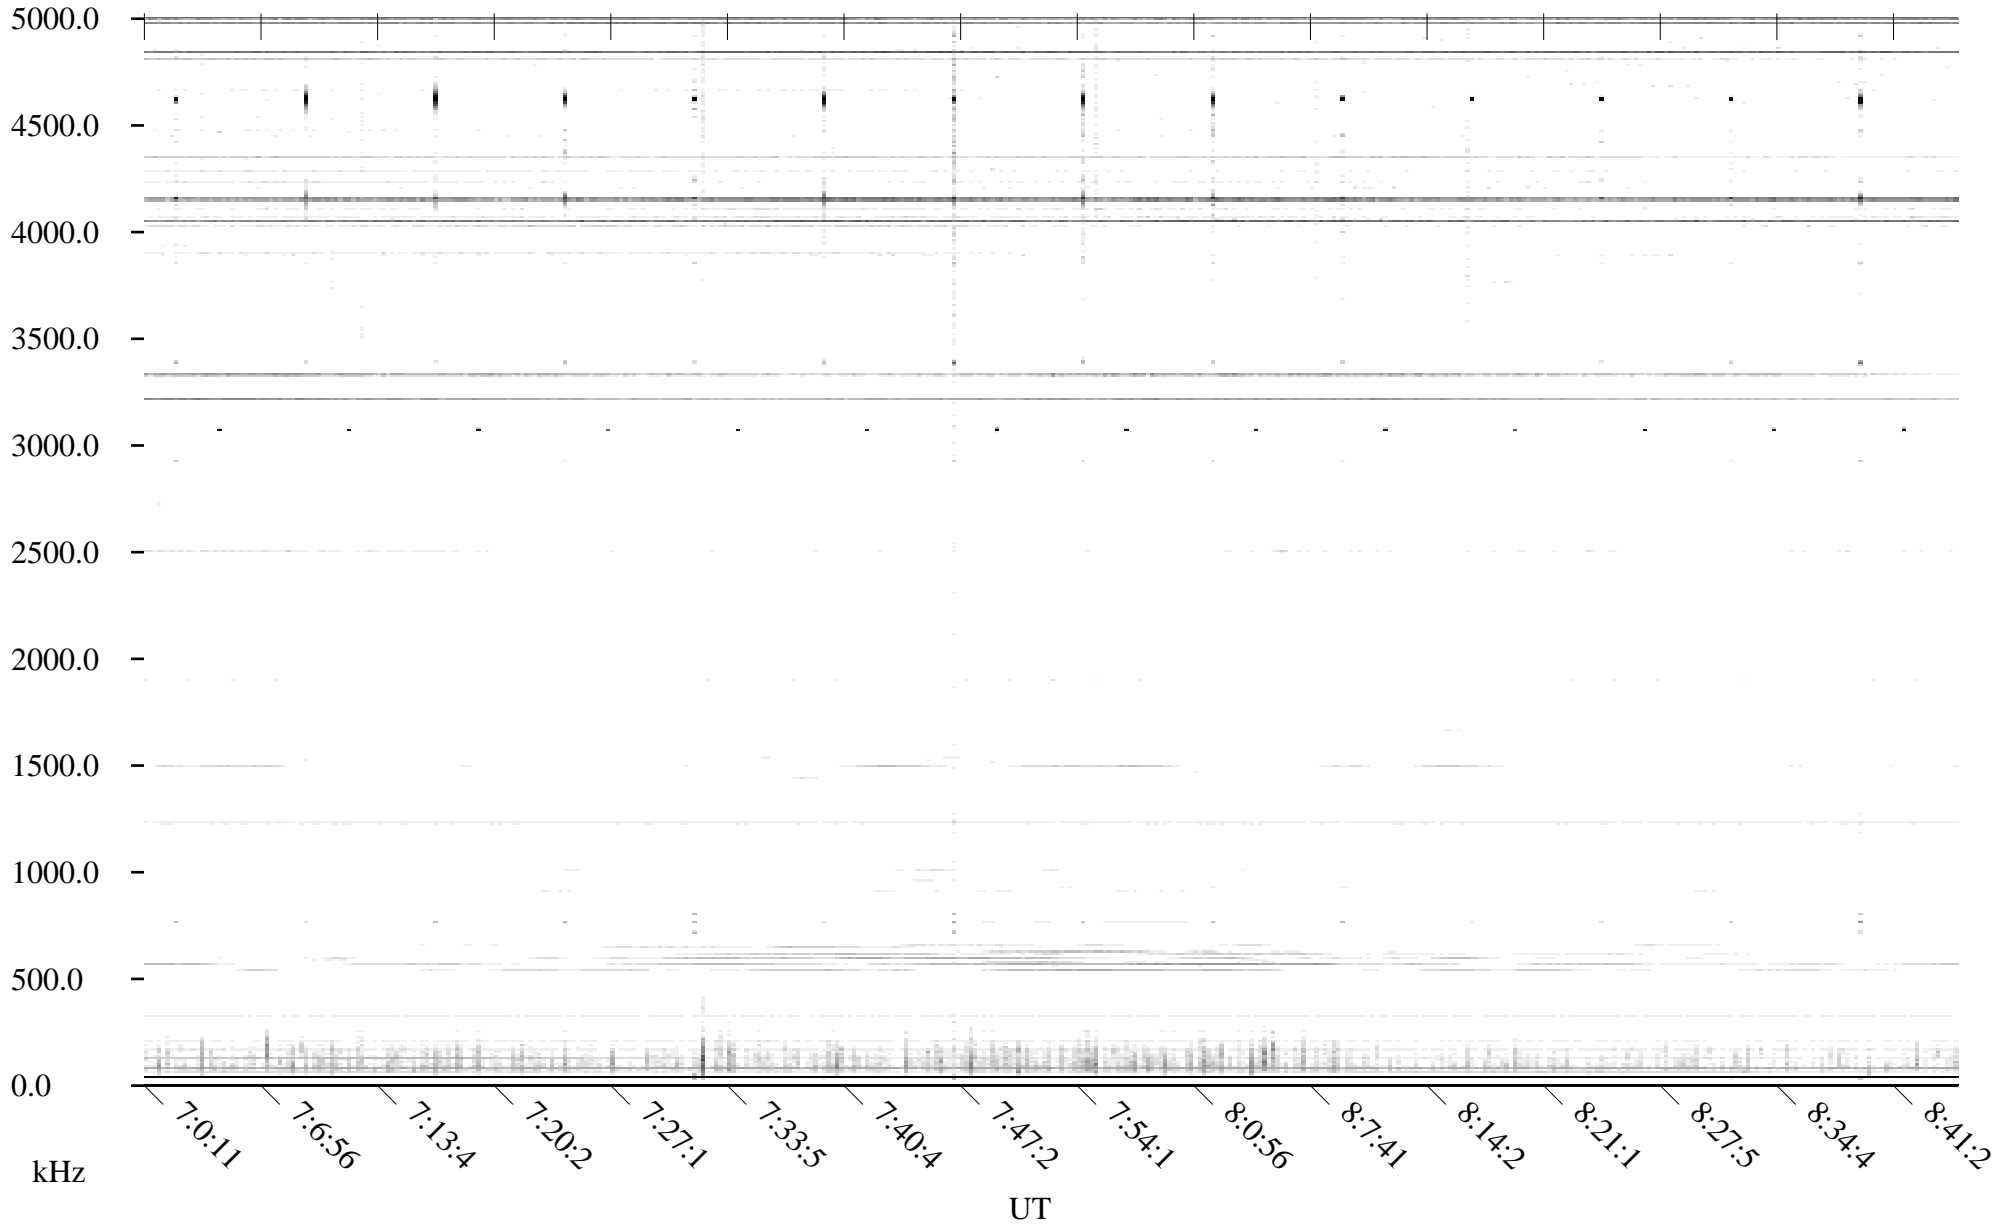

Black = -100

White = -500

detail

Page 2

CHU06-20-21.dat.channel.2

Linear Scale

Black = -100

White = -500

detail

Page 3

CHU06-20-21.dat.channel.2

Linear Scale Black = -100 White = -500

detail

Page 4

CHU06-20-21.dat.channel.2

Linear Scale

Black = -100

White = -500

detail

Page 5

CHU06-20-21.dat.channel.2

Linear Scale

Black = -100

White = -500

detail

Page 6

CHU06-20-21.dat.channel.2

Linear Scale Black = -100 White = -500

detail