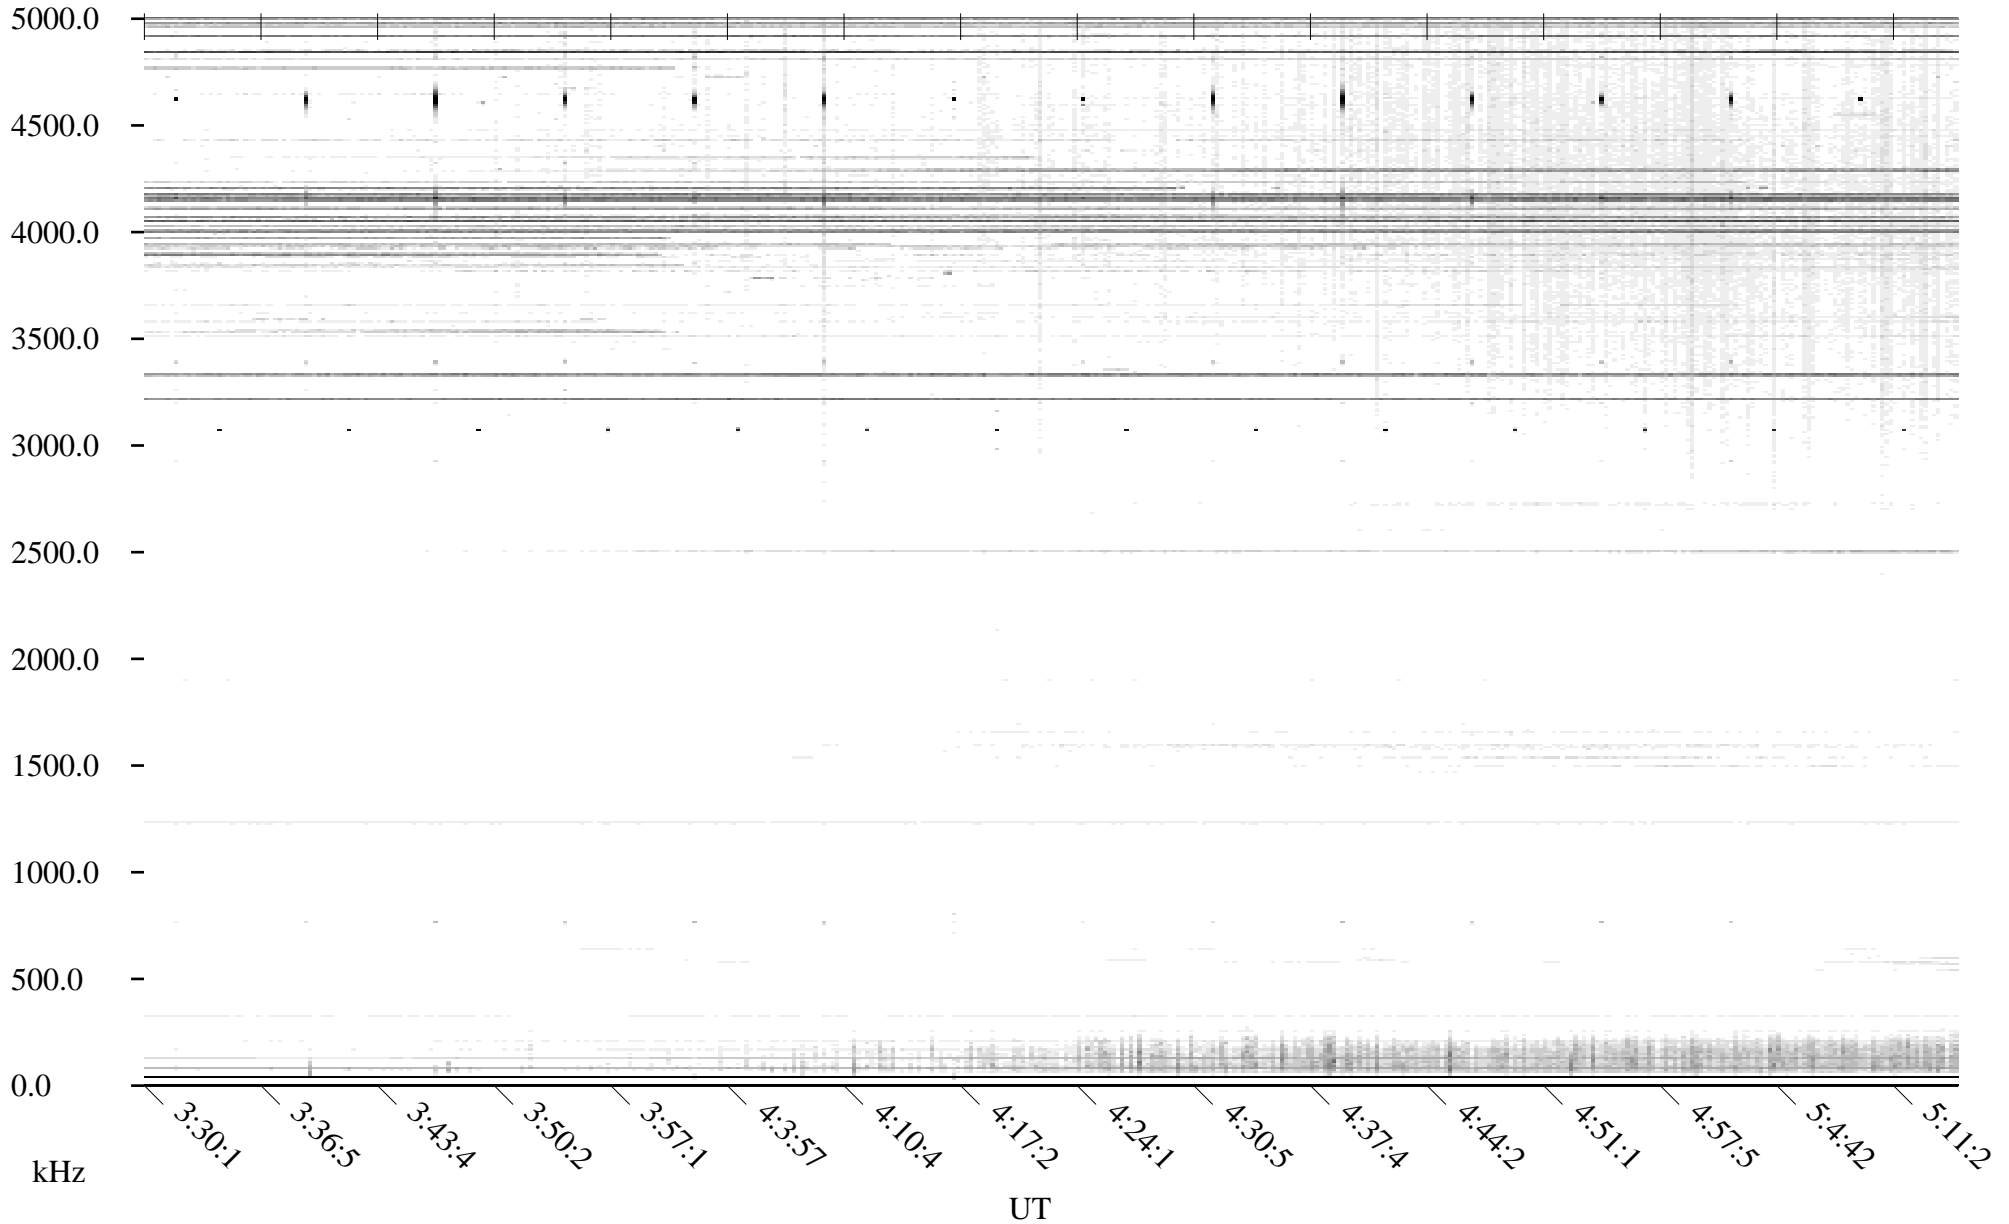

Black = -100

White = -500

detail

Page 2

CHU06-24-21.dat.channel.2

Linear Scale Black = -100 White = -500

detail

CHU06-24-21.dat.channel.2

Linear Scale

Black = -100

White = -500

detail

Page 4

UT

CHU06-24-21.dat.channel.2

Linear Scale

Black = -100

White = -500

detail

Page 5

CHU06-24-21.dat.channel.2

Linear Scale

Black = -100

White = -500

detail

Page 6

CHU06-24-21.dat.channel.2

Linear Scale

Black = -100

White = -500

detail