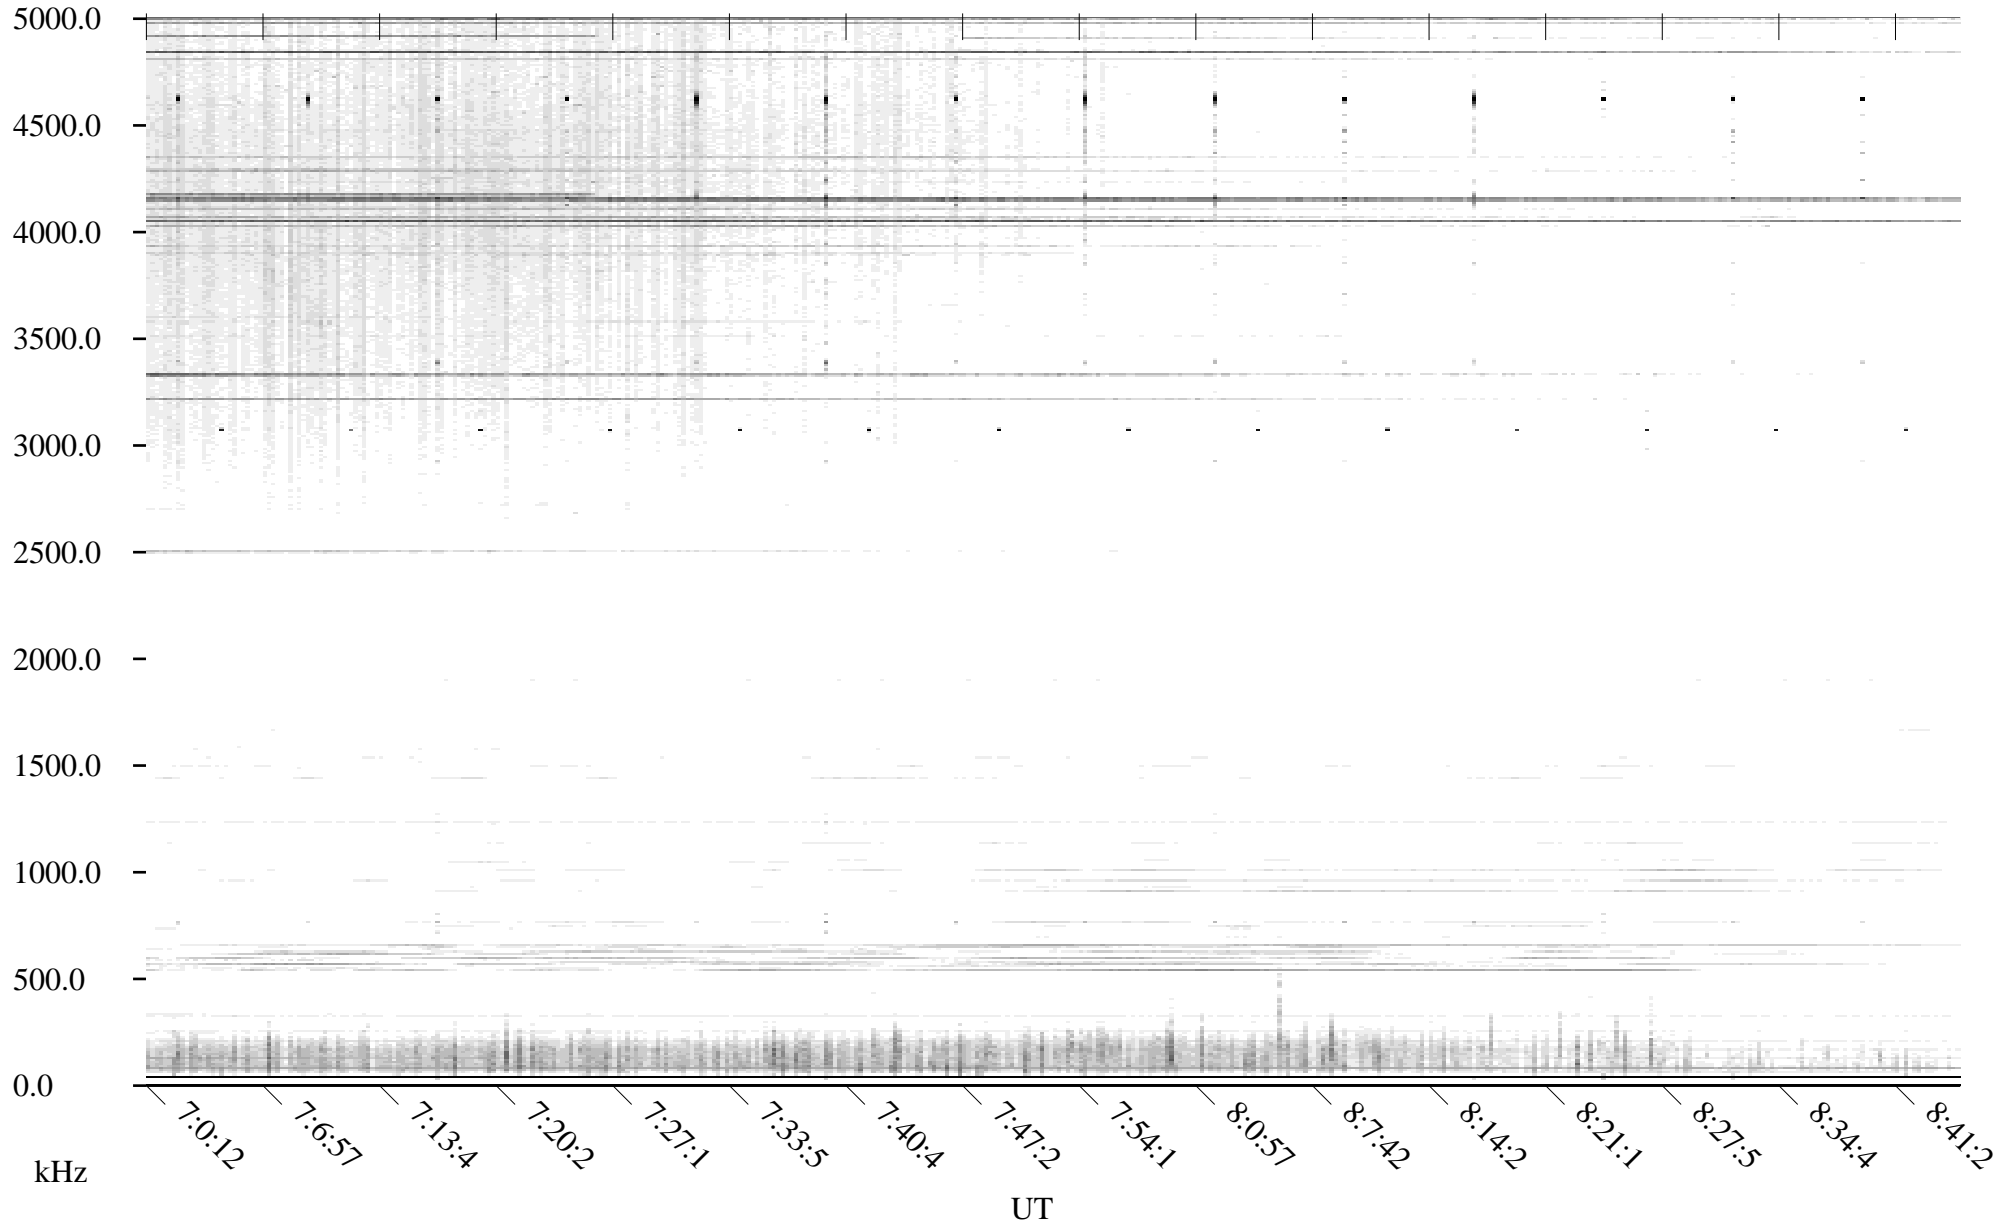

Black = -100

White = -500

detail

Page 2

CHU06-24-21.dat.channel.2

Linear Scale Black = -100 White = -500

detail

CHU06-24-21.dat.channel.2

Linear Scale

Black = -100

White = -500

detail

Page 4

UT

CHU06-24-21.dat.channel.2

Linear Scale

Black = -100

White = -500

detail

Page 5

CHU06-24-21.dat.channel.2

Linear Scale

Black = -100

White = -500

detail

Page 6

CHU06-24-21.dat.channel.2

Linear Scale

Black = -100

White = -500

detail