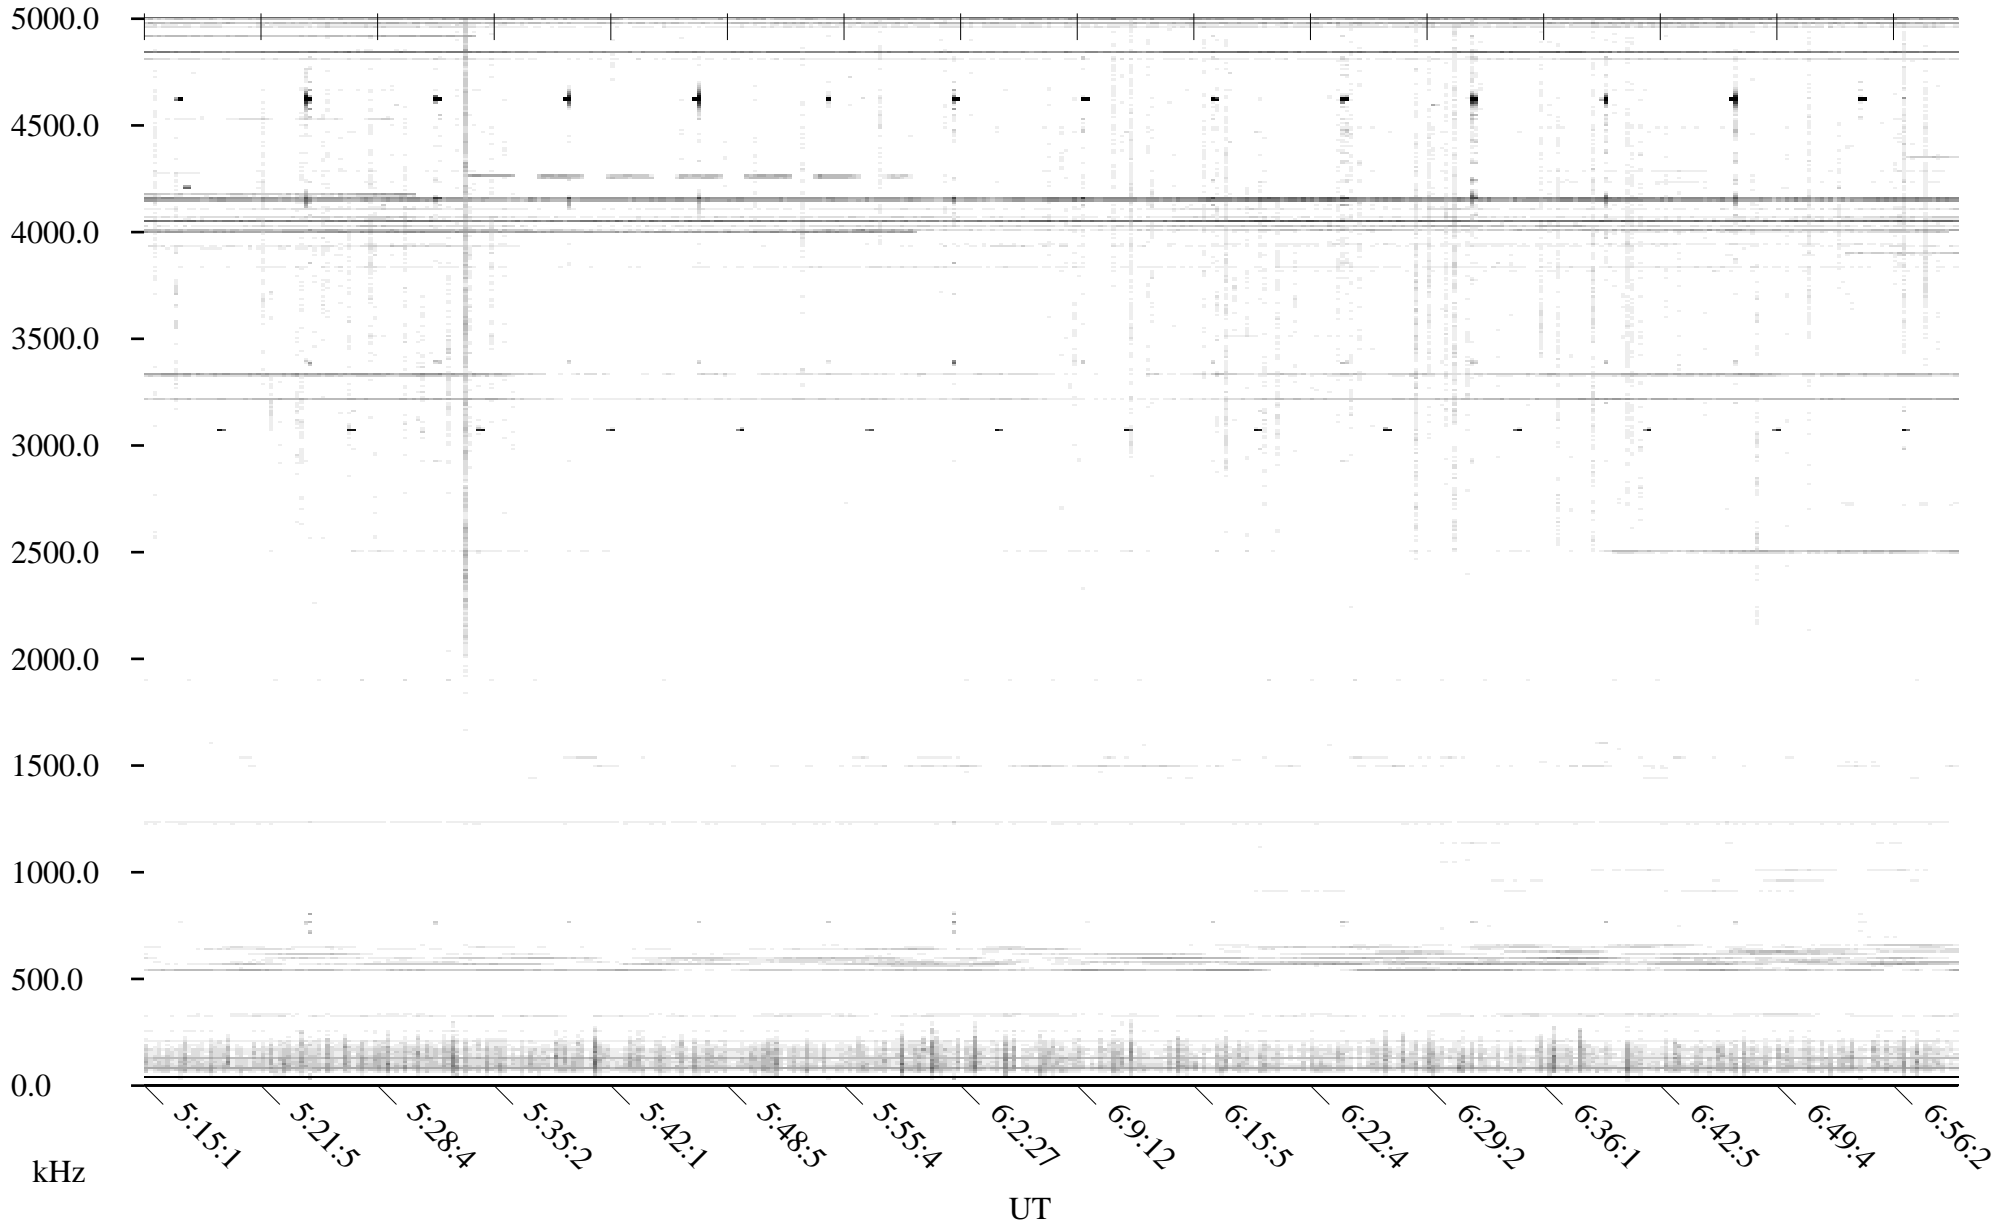

Black = -100

White = -500

detail

Page 2

CHU06-25-21.dat.channel.2

Linear Scale

Black = -100

White = -500

detail

Page 3

CHU06-25-21.dat.channel.2

Linear Scale

Black = -100

White = -500

detail

Page 4

CHU06-25-21.dat.channel.2

Linear Scale Black = -100 White = -500

detail

Page 5

CHU06-25-21.dat.channel.2

Linear Scale

Black = -100

White = -500

detail

Page 6

CHU06-25-21.dat.channel.2

Linear Scale

Black = -100

White = -500

detail

Page 7