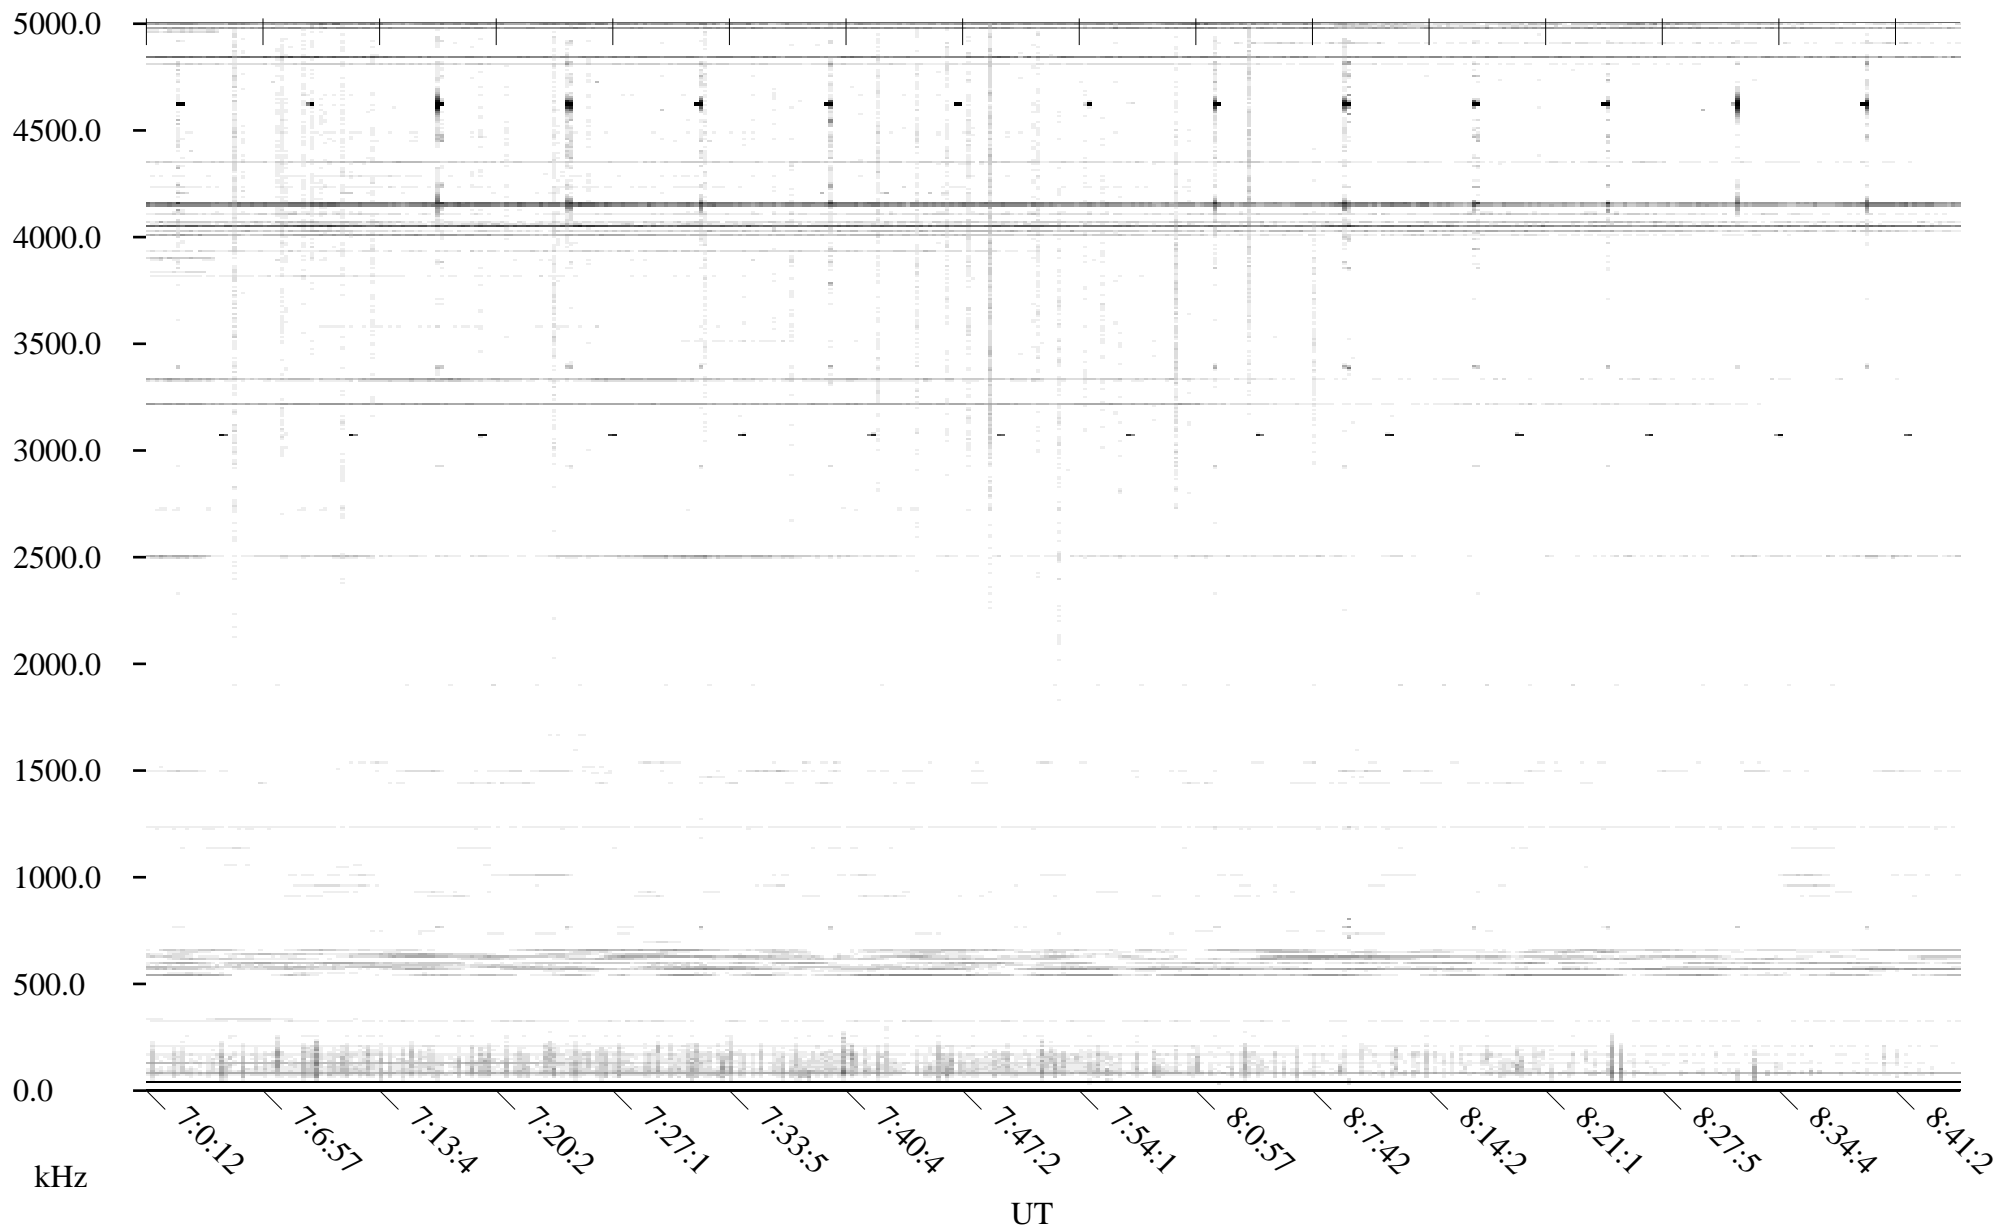

Black = -100

White = -500

detail

Page 2

CHU06-25-21.dat.channel.2

Linear Scale

Black = -100

White = -500

detail

Page 3

CHU06-25-21.dat.channel.2

Linear Scale

Black = -100

White = -500

detail

Page 4

CHU06-25-21.dat.channel.2

Linear Scale Black = -100 White = -500

detail

Page 5

CHU06-25-21.dat.channel.2

Linear Scale

Black = -100

White = -500

detail

Page 6

CHU06-25-21.dat.channel.2

Linear Scale

Black = -100

White = -500

detail

Page 7