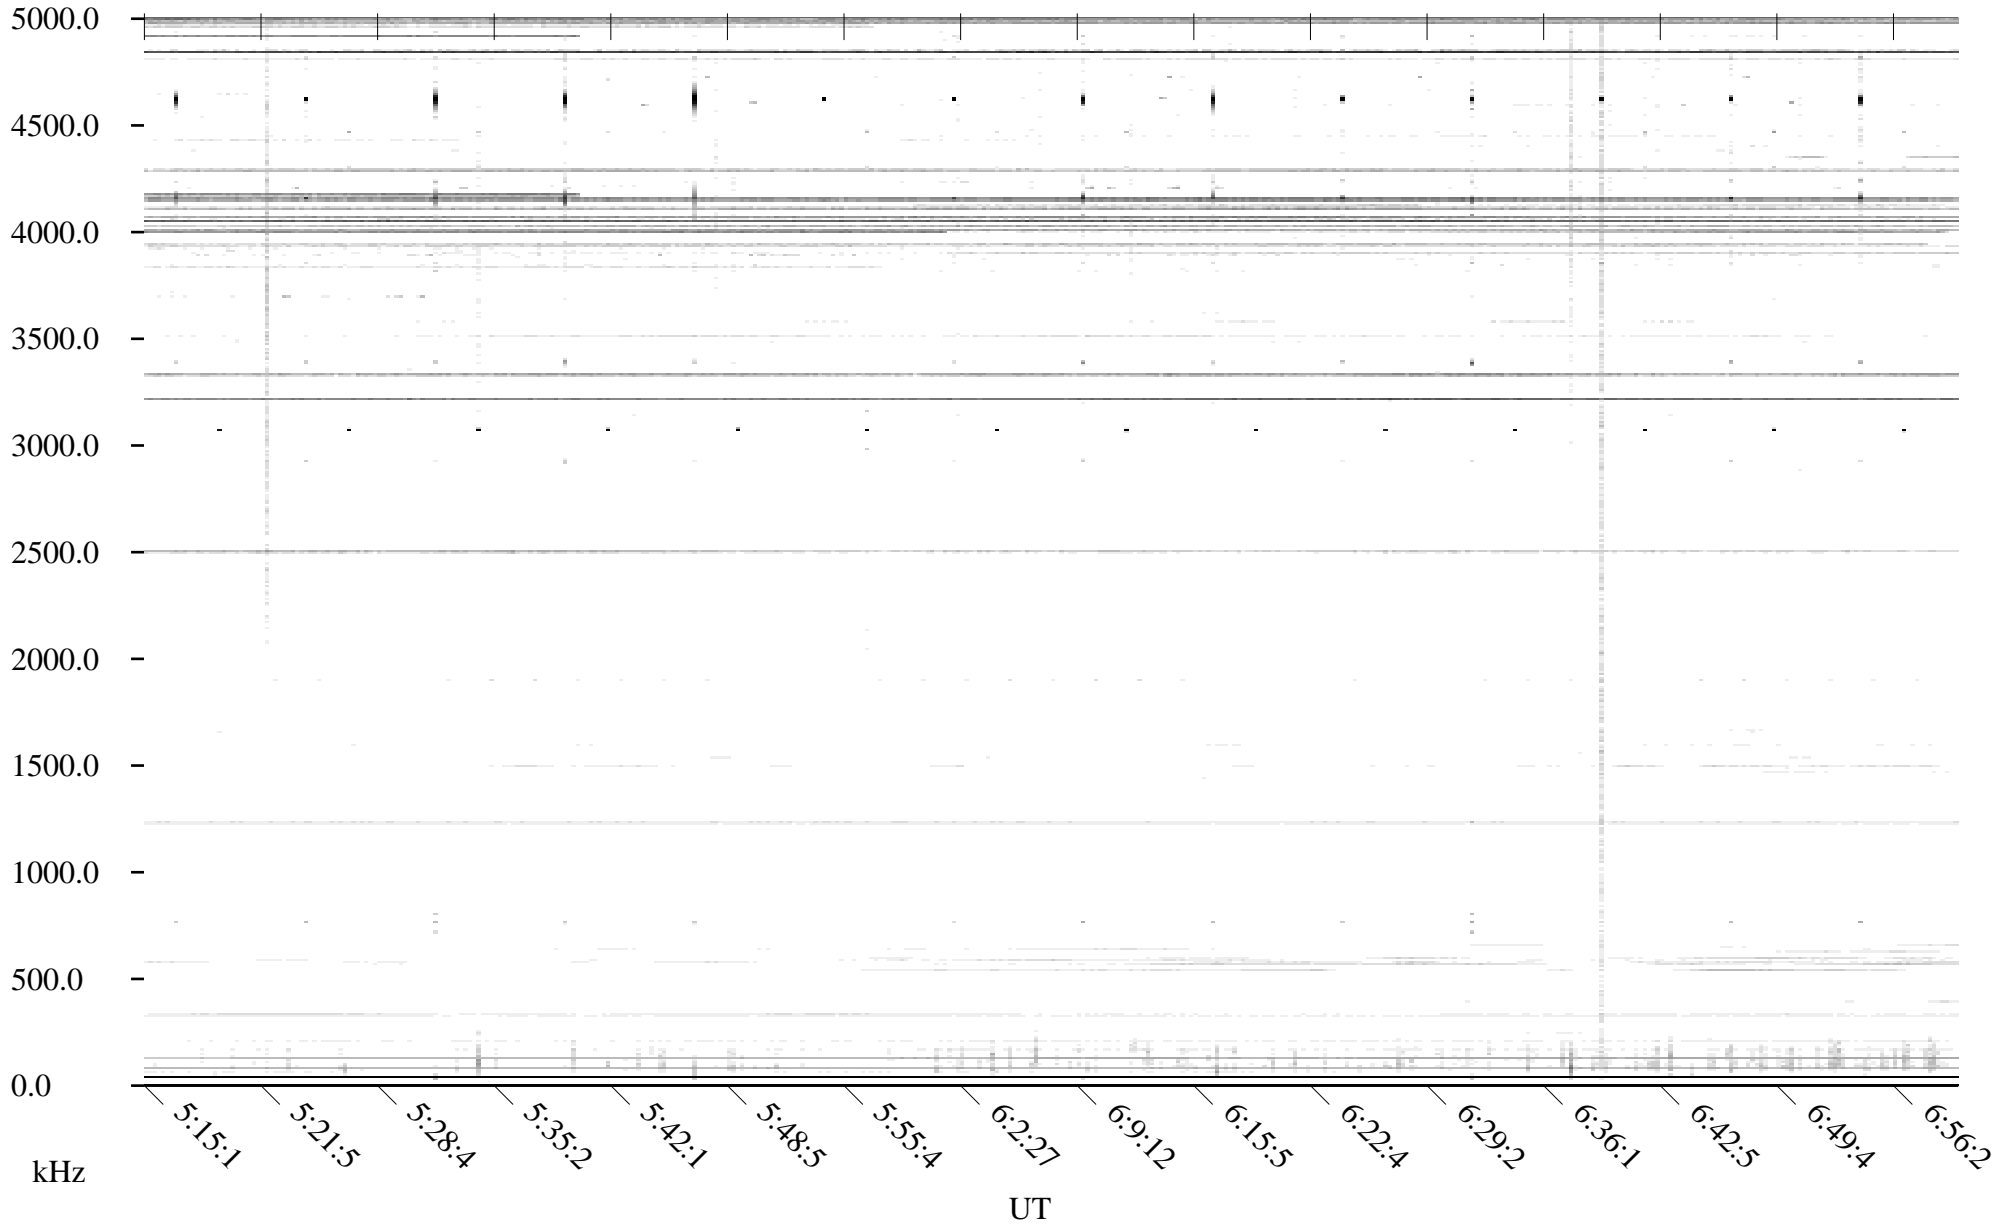

Black = -100

White = -500

detail

Page 2

CHU06-28-21.dat.channel.2

Linear Scale

Black = -100

White = -500

detail

Page 3

CHU06-28-21.dat.channel.2

Linear Scale

Black = -100

White = -500

detail

Page 4

CHU06-28-21.dat.channel.2

Linear Scale

Black = -100

White = -500

detail

Page 5

CHU06-28-21.dat.channel.2

Linear Scale

Black = -100

White = -500

detail

Page 6

CHU06-28-21.dat.channel.2

Linear Scale Black = -100 White = -500

detail