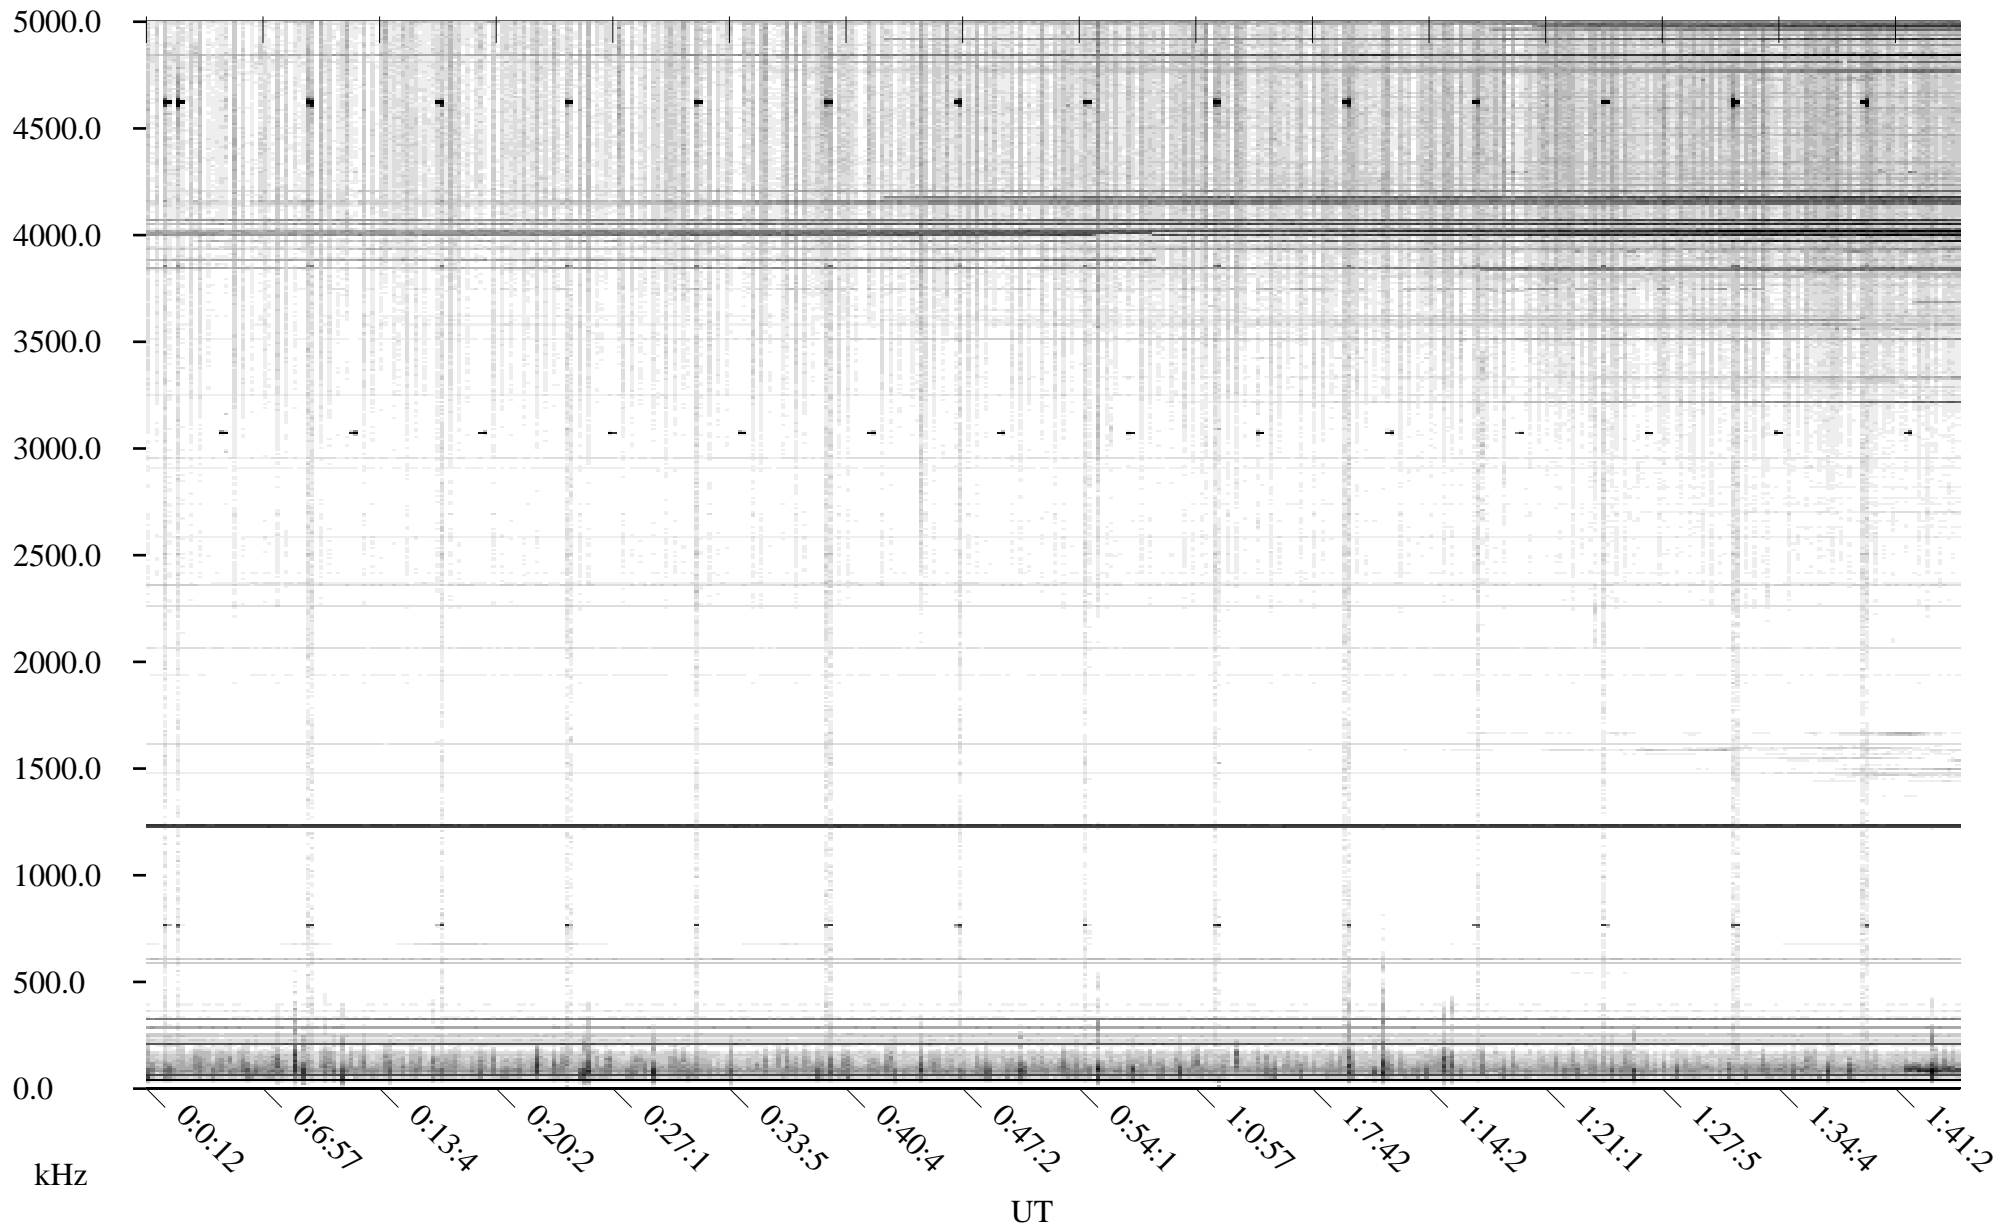

CHU06-29-21.dat.channel.1

Linear Scale Black = -100 White = -500

detail

Page 1

CHU06-29-21.dat.channel.1

Linear Scale Black = -100 White = -500

detail

Page 2

CHU06-29-21.dat.channel.1

Linear Scale Black = -100 White = -500

detail

Page 3

CHU06-29-21.dat.channel.1

Linear Scale Black = -100 White = -500

detail

Page 4

CHU06-29-21.dat.channel.1

Linear Scale Black = -100 White = -500

detail

CHU06-29-21.dat.channel.1

Linear Scale Black = -100 White = -500

detail

Page 6

CHU06-29-21.dat.channel.1

Linear Scale Black = -100 White = -500

detail