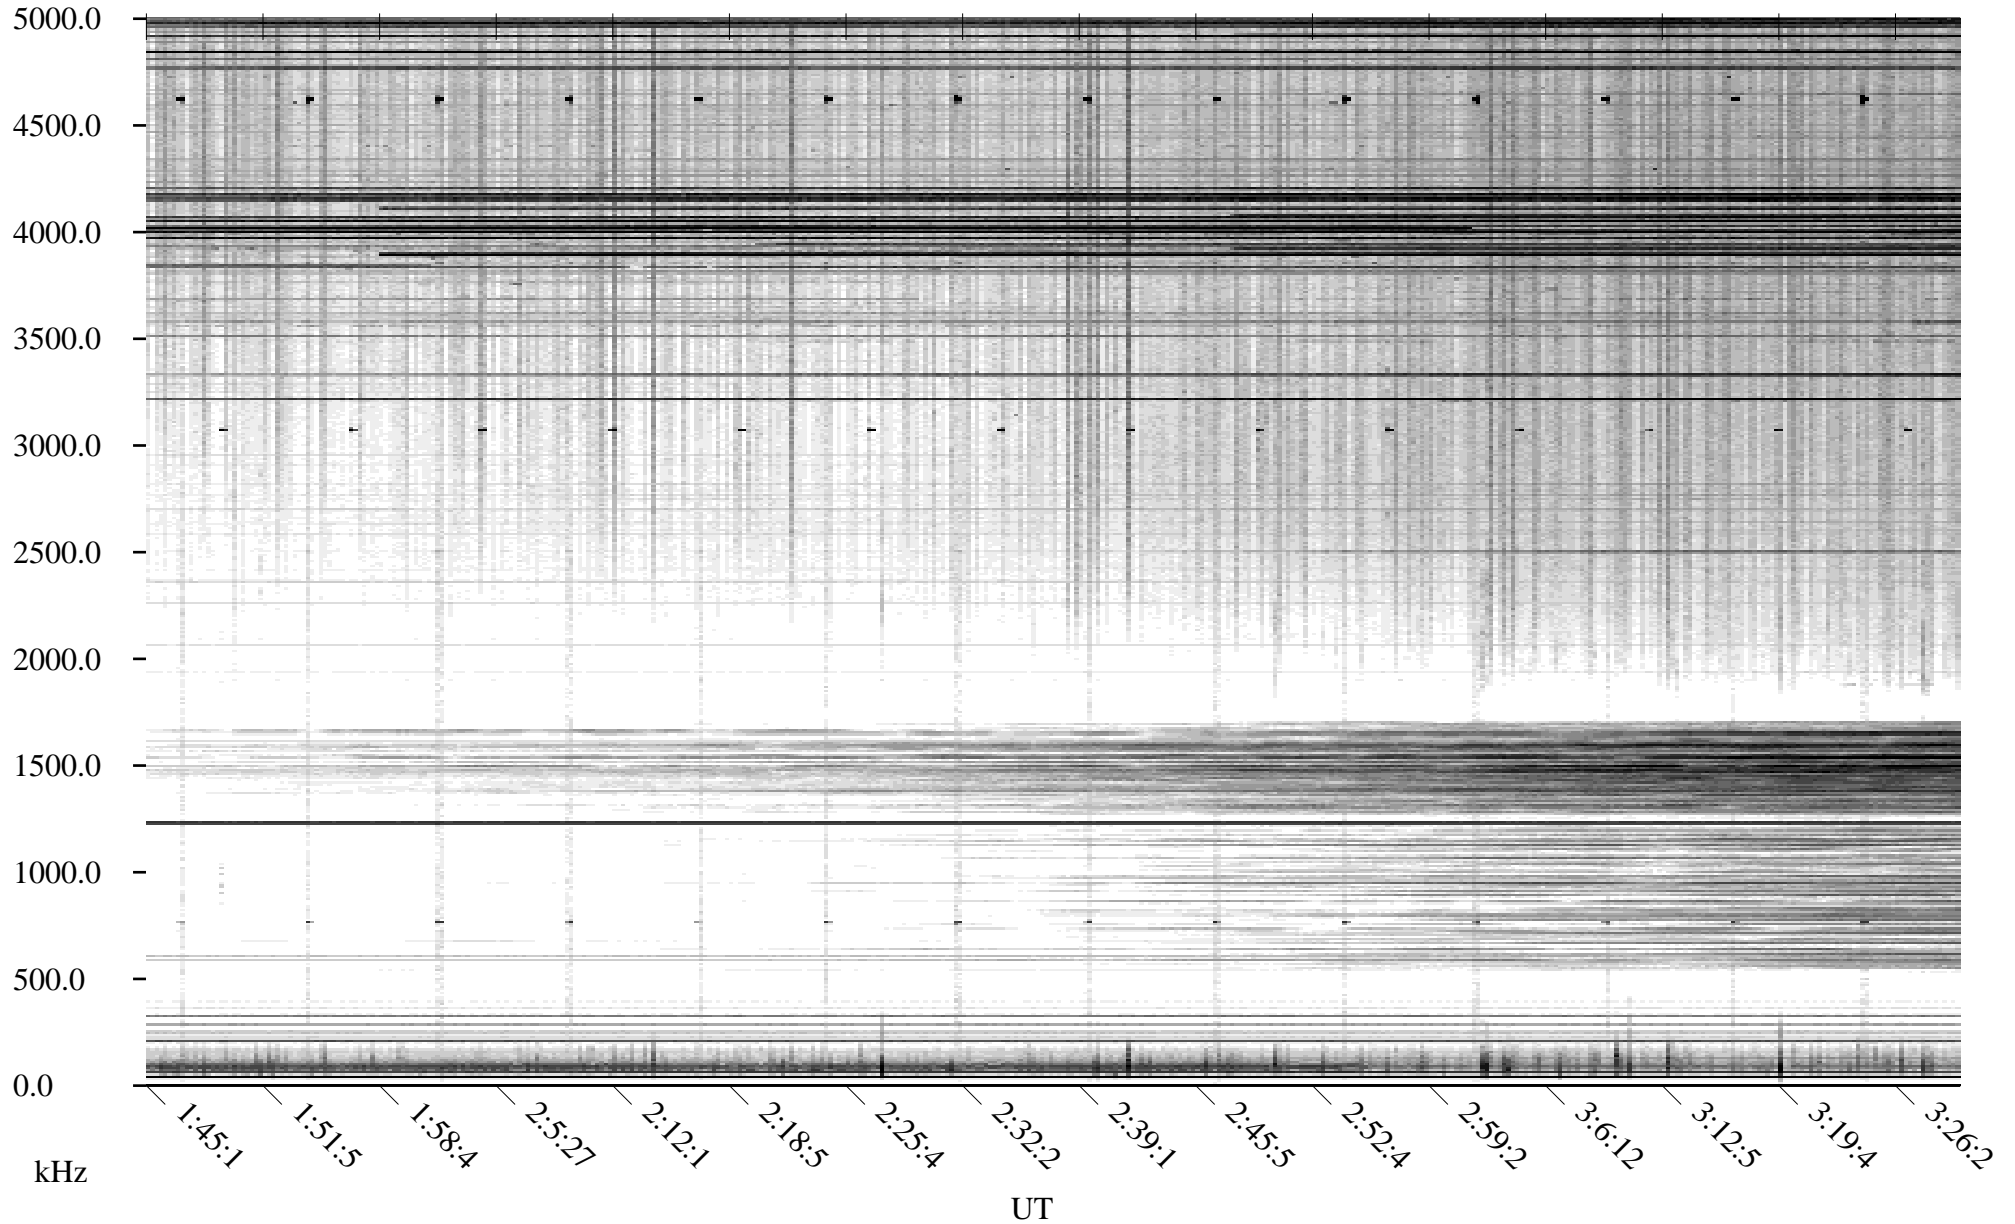

CHU06-29-21.dat.channel.1

Linear Scale Black = -100 White = -500

detail

Page 1

CHU06-29-21.dat.channel.1

Linear Scale Black = -100 White = -500

detail

Page 2

CHU06-29-21.dat.channel.1

Linear Scale Black = -100 White = -500

detail

Page 3

CHU06-29-21.dat.channel.1

Linear Scale Black = -100 White = -500

detail

Page 4

CHU06-29-21.dat.channel.1

Linear Scale Black = -100 White = -500

detail

CHU06-29-21.dat.channel.1

Linear Scale Black = -100 White = -500

detail

Page 6

CHU06-29-21.dat.channel.1

Linear Scale Black = -100 White = -500

detail