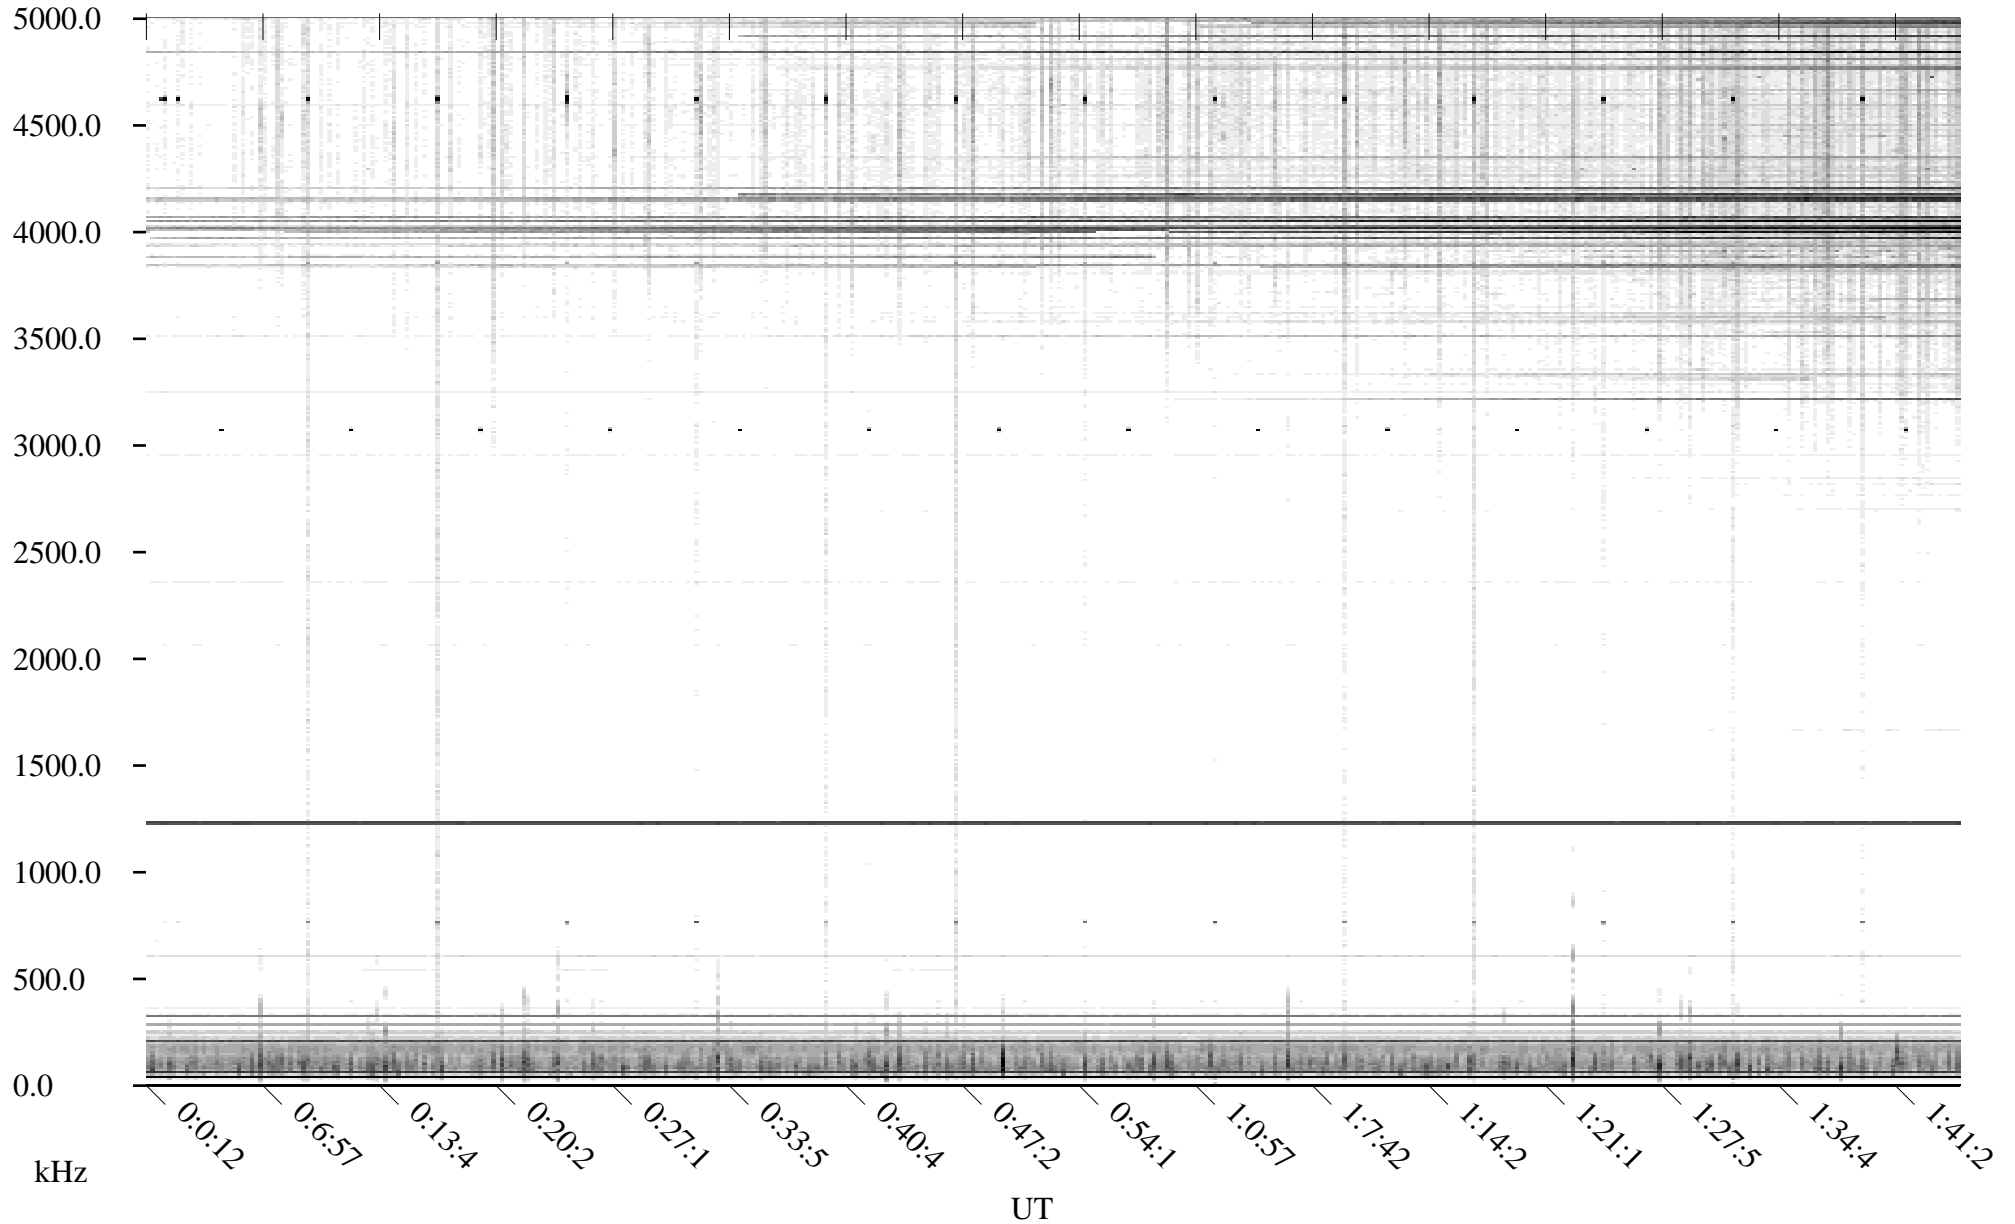

CHU06-30-21.dat.channel.0

Linear Scale

Black = -100

White = -500

detail

Page 1

CHU06-30-21.dat.channel.0

Linear Scale Black = -100 White = -500

detail

Page 2

CHU06-30-21.dat.channel.0

Linear Scale Black = -100 White = -500

detail

Page 3

CHU06-30-21.dat.channel.0

Linear Scale Black = -100 White = -500

detail

Page 4

CHU06-30-21.dat.channel.0

Linear Scale Black = -100 White = -500

detail

CHU06-30-21.dat.channel.0

Linear Scale Black = -100 White = -500

detail

CHU06-30-21.dat.channel.0

Linear Scale Black = -100 White = -500

detail