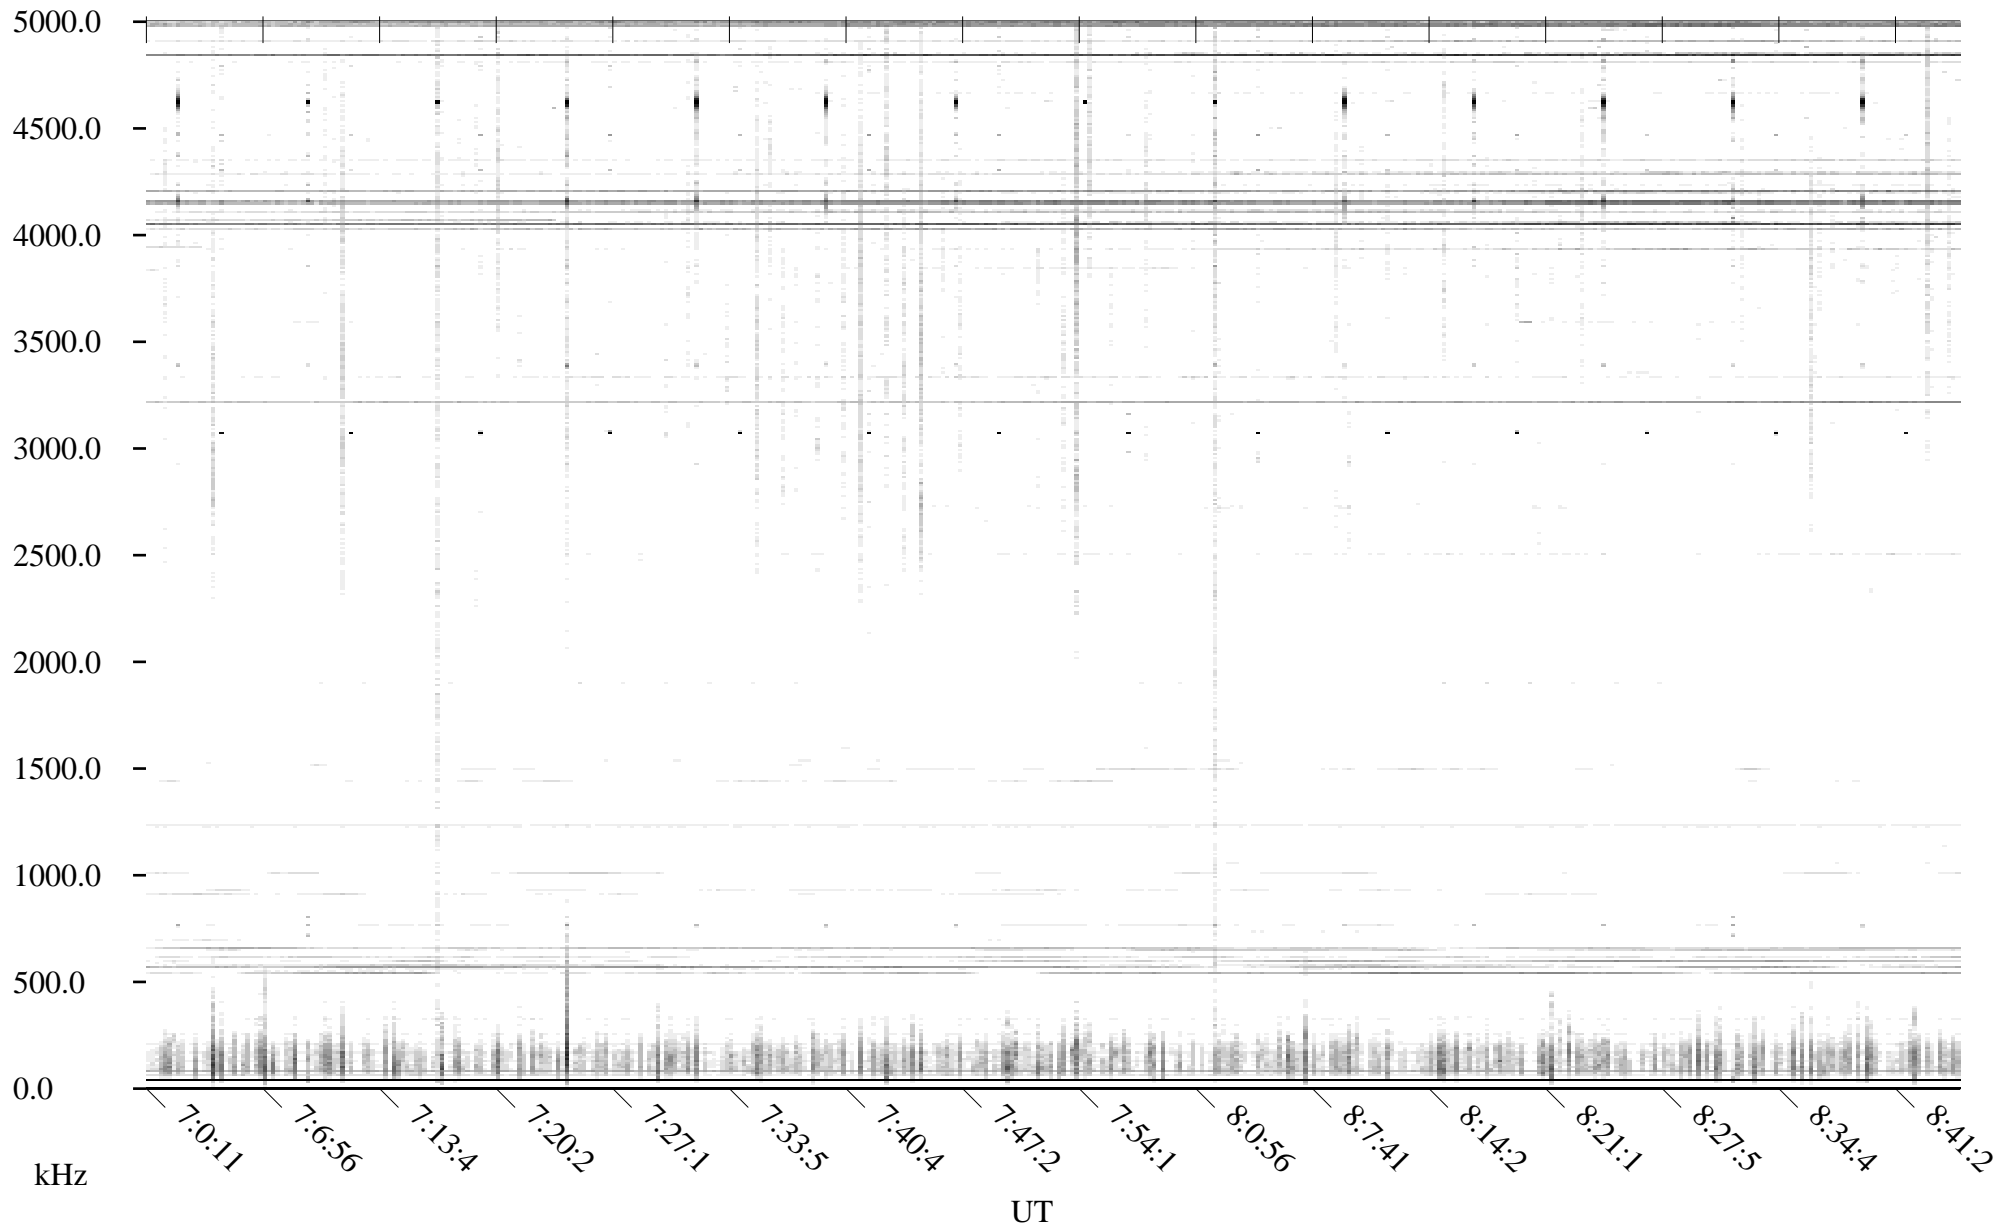

CHU07-04-21.dat.channel.2

Linear Scale Black = -100 White = -500

detail

Page 1

CHU07-04-21.dat.channel.2

Linear Scale Black = -100 White = -500

detail

CHU07-04-21.dat.channel.2

Linear Scale Black = -100 White = -500

detail

CHU07-04-21.dat.channel.2

Linear Scale Black = -100 White = -500

detail

Page 4

CHU07-04-21.dat.channel.2

Linear Scale Black = -100 White = -500

detail

Page 5

CHU07-04-21.dat.channel.2

Linear Scale Black = -100 White = -500

detail

CHU07-04-21.dat.channel.2

Linear Scale Black = -100 White = -500 detail