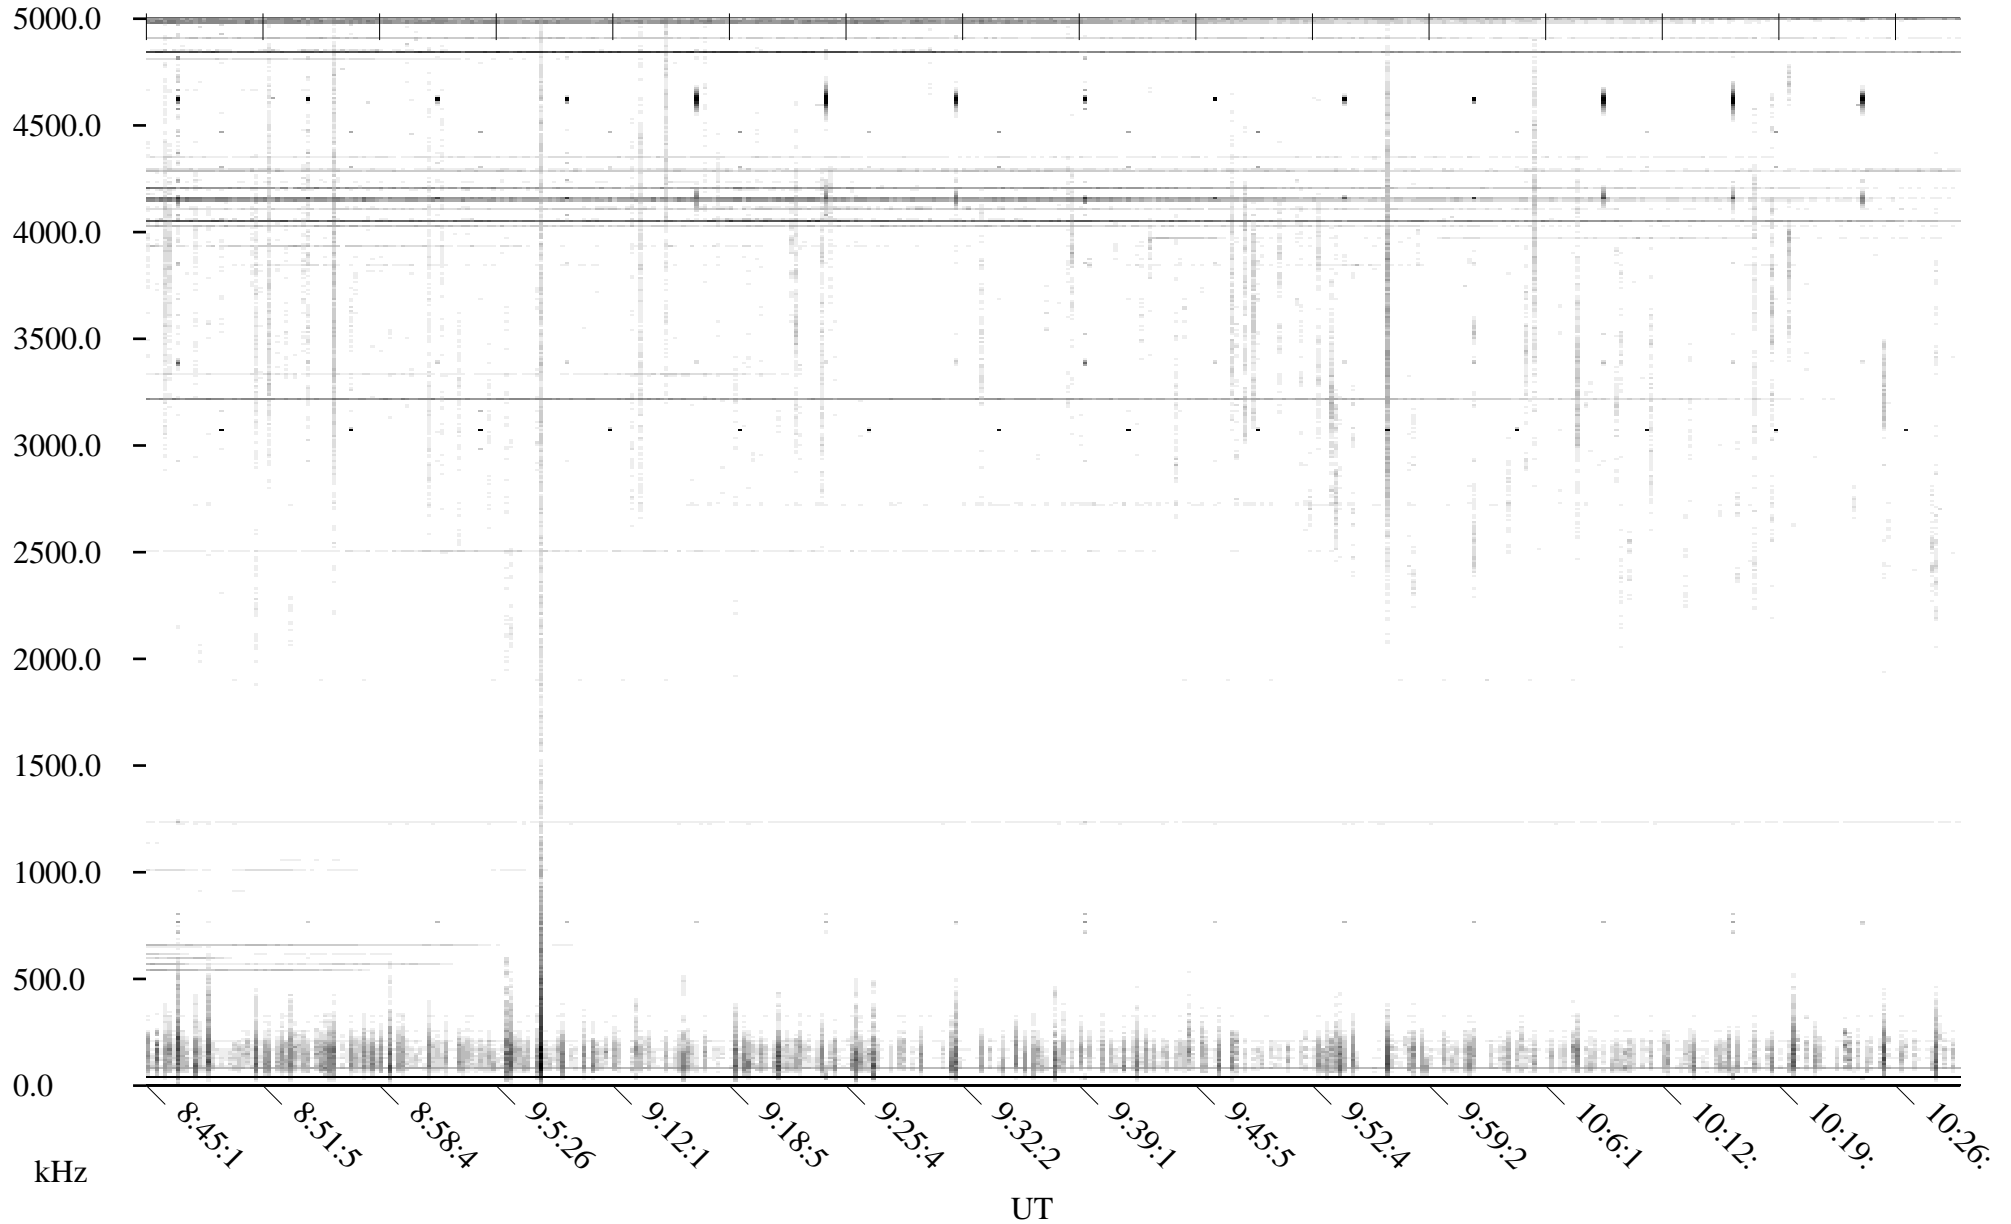

CHU07-04-21.dat.channel.2

Linear Scale Black = -100 White = -500

detail

Page 1

CHU07-04-21.dat.channel.2

Linear Scale Black = -100 White = -500

detail

CHU07-04-21.dat.channel.2

Linear Scale Black = -100 White = -500

detail

CHU07-04-21.dat.channel.2

Linear Scale Black = -100 White = -500

detail

Page 4

CHU07-04-21.dat.channel.2

Linear Scale Black = -100 White = -500

detail

Page 5

CHU07-04-21.dat.channel.2

Linear Scale Black = -100 White = -500

detail

CHU07-04-21.dat.channel.2

Linear Scale Black = -100 White = -500 detail