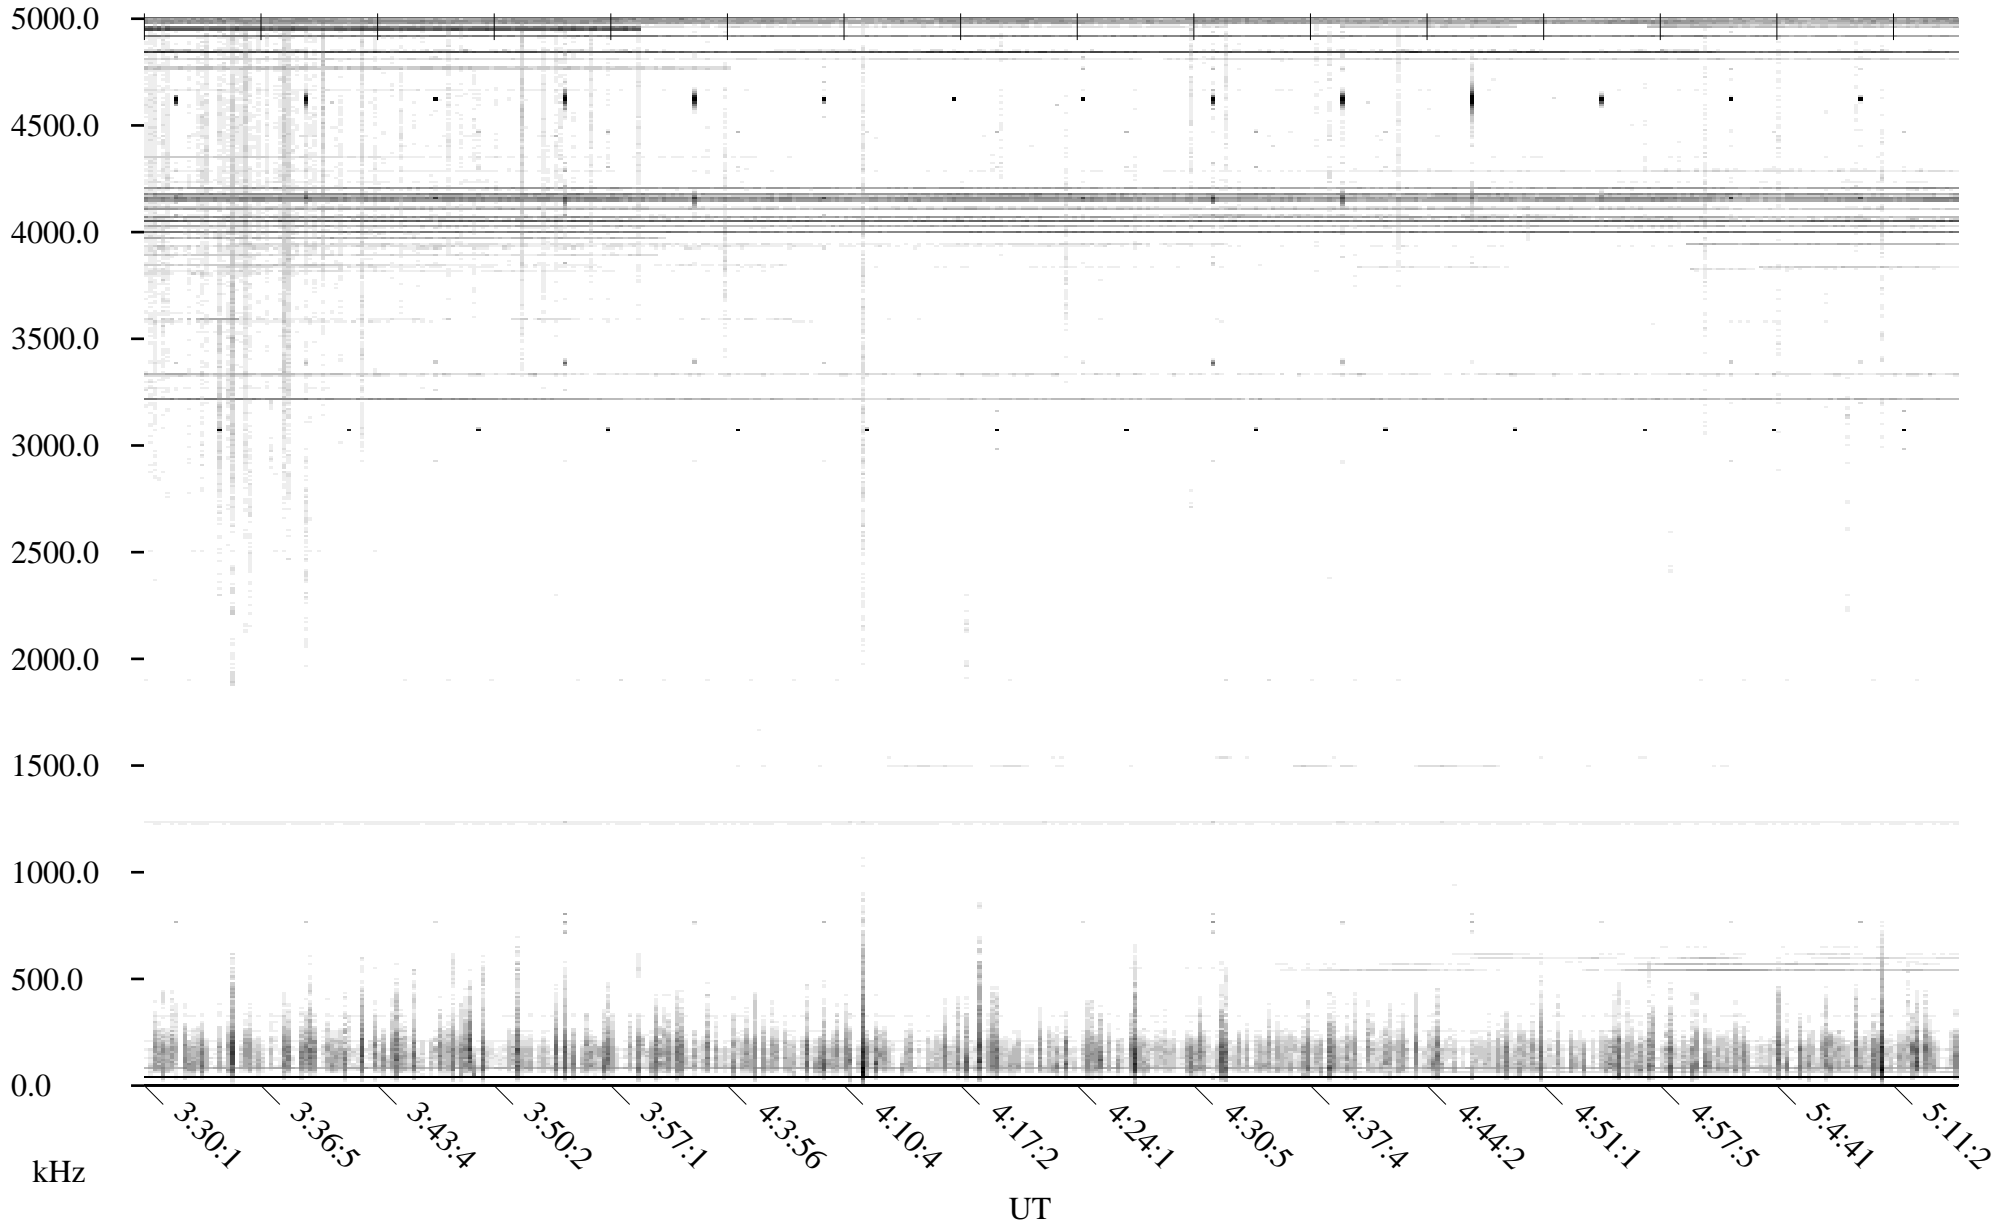

CHU07-04-21.dat.channel.2

Linear Scale Black = -100 White = -500

detail

Page 1

CHU07-04-21.dat.channel.2

Linear Scale Black = -100 White = -500

detail

CHU07-04-21.dat.channel.2

Linear Scale Black = -100 White = -500

detail

CHU07-04-21.dat.channel.2

Linear Scale Black = -100 White = -500

detail

Page 4

CHU07-04-21.dat.channel.2

Linear Scale Black = -100 White = -500

detail

Page 5

CHU07-04-21.dat.channel.2

Linear Scale Black = -100 White = -500

detail

CHU07-04-21.dat.channel.2

Linear Scale Black = -100 White = -500 detail