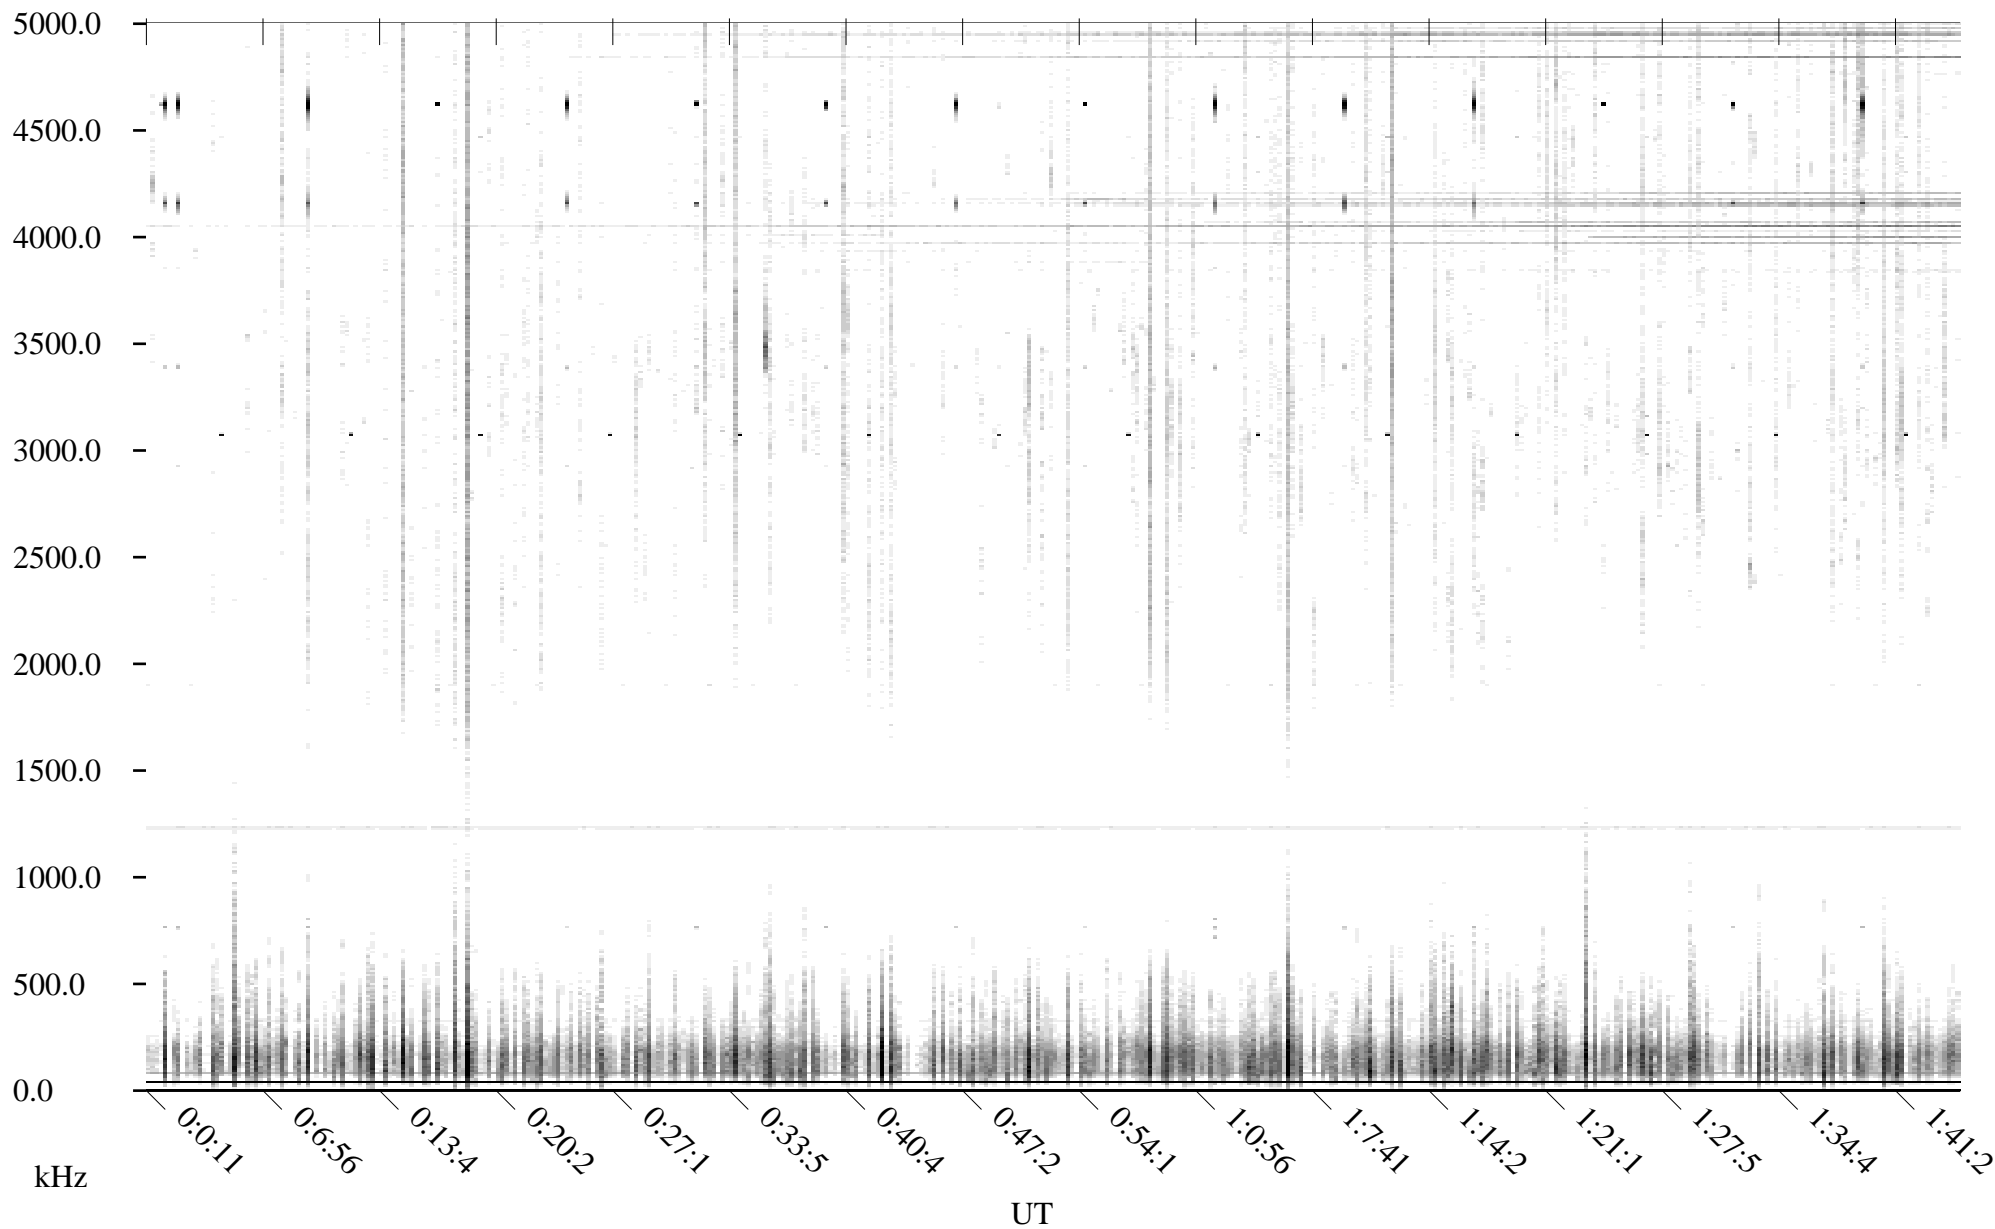

CHU07-04-21.dat.channel.2

Linear Scale Black = -100 White = -500

detail

Page 1

CHU07-04-21.dat.channel.2

Linear Scale Black = -100 White = -500

detail

CHU07-04-21.dat.channel.2

Linear Scale Black = -100 White = -500

detail

CHU07-04-21.dat.channel.2

Linear Scale Black = -100 White = -500

detail

Page 4

CHU07-04-21.dat.channel.2

Linear Scale Black = -100 White = -500

detail

Page 5

CHU07-04-21.dat.channel.2

Linear Scale Black = -100 White = -500

detail

CHU07-04-21.dat.channel.2

Linear Scale Black = -100 White = -500 detail