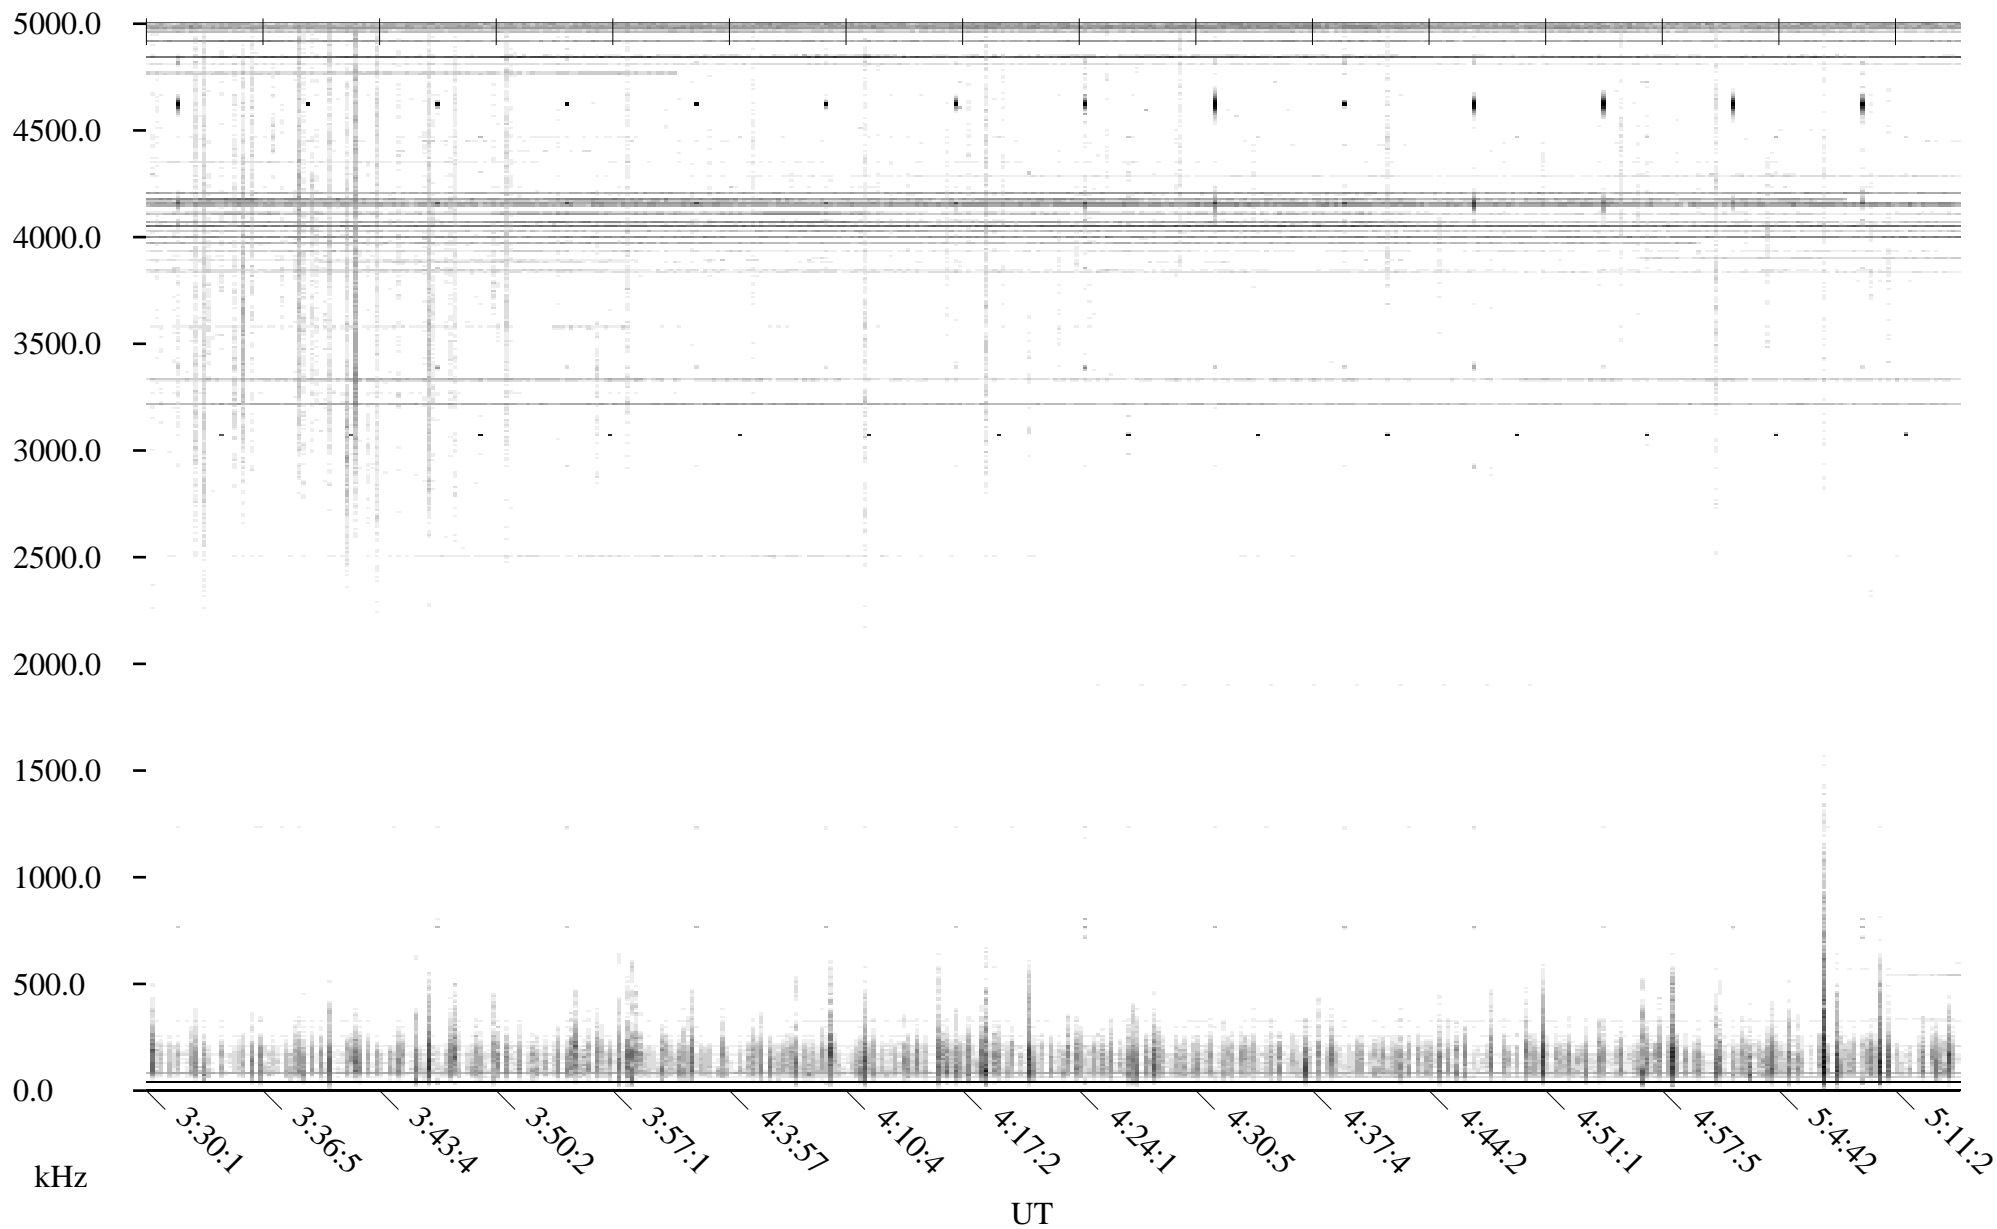

CHU07-05-21.dat.channel.2

Linear Scale Black = -100 White = -500

detail

Page 1

CHU07-05-21.dat.channel.2

Linear Scale Black = -100 White = -500

detail

Page 2

CHU07-05-21.dat.channel.2

Linear Scale Black = -100 White = -500

detail

Page 3

CHU07-05-21.dat.channel.2

Linear Scale Black = -100 White = -500

detail

CHU07-05-21.dat.channel.2

Linear Scale

Black = -100

White = -500

detail

CHU07-05-21.dat.channel.2

Linear Scale Black = -100 White = -500

detail

CHU07-05-21.dat.channel.2

Linear Scale

Black = -100

White = -500

detail

Page 7