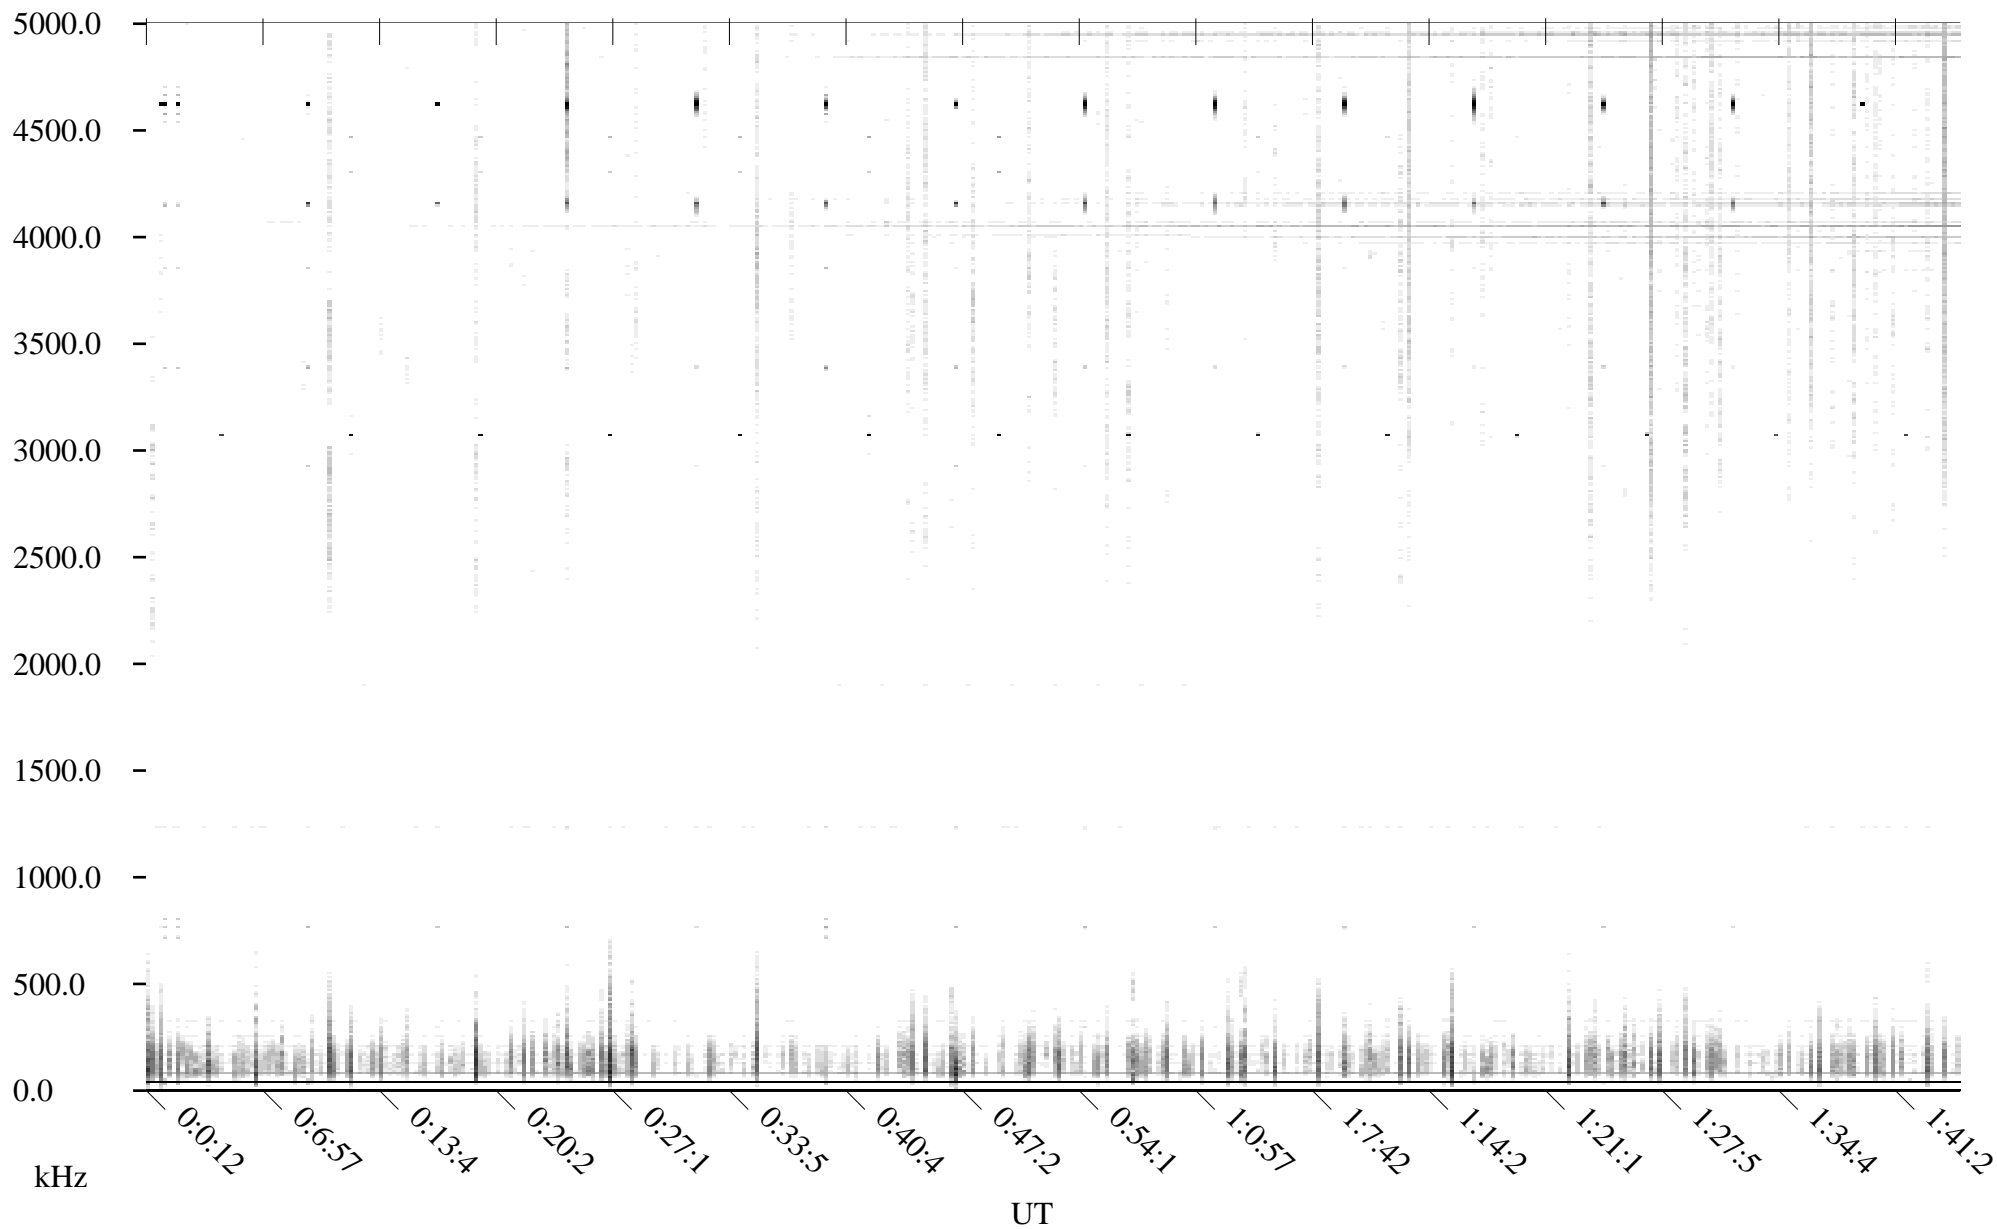

CHU07-05-21.dat.channel.2

Linear Scale Black = -100 White = -500

detail

Page 1

CHU07-05-21.dat.channel.2

Linear Scale Black = -100 White = -500

detail

Page 2

CHU07-05-21.dat.channel.2

Linear Scale Black = -100 White = -500

detail

Page 3

CHU07-05-21.dat.channel.2

Linear Scale Black = -100 White = -500

detail

CHU07-05-21.dat.channel.2

Linear Scale

Black = -100

White = -500

detail

CHU07-05-21.dat.channel.2

Linear Scale Black = -100 White = -500

detail

CHU07-05-21.dat.channel.2

Linear Scale

Black = -100

White = -500

detail

Page 7