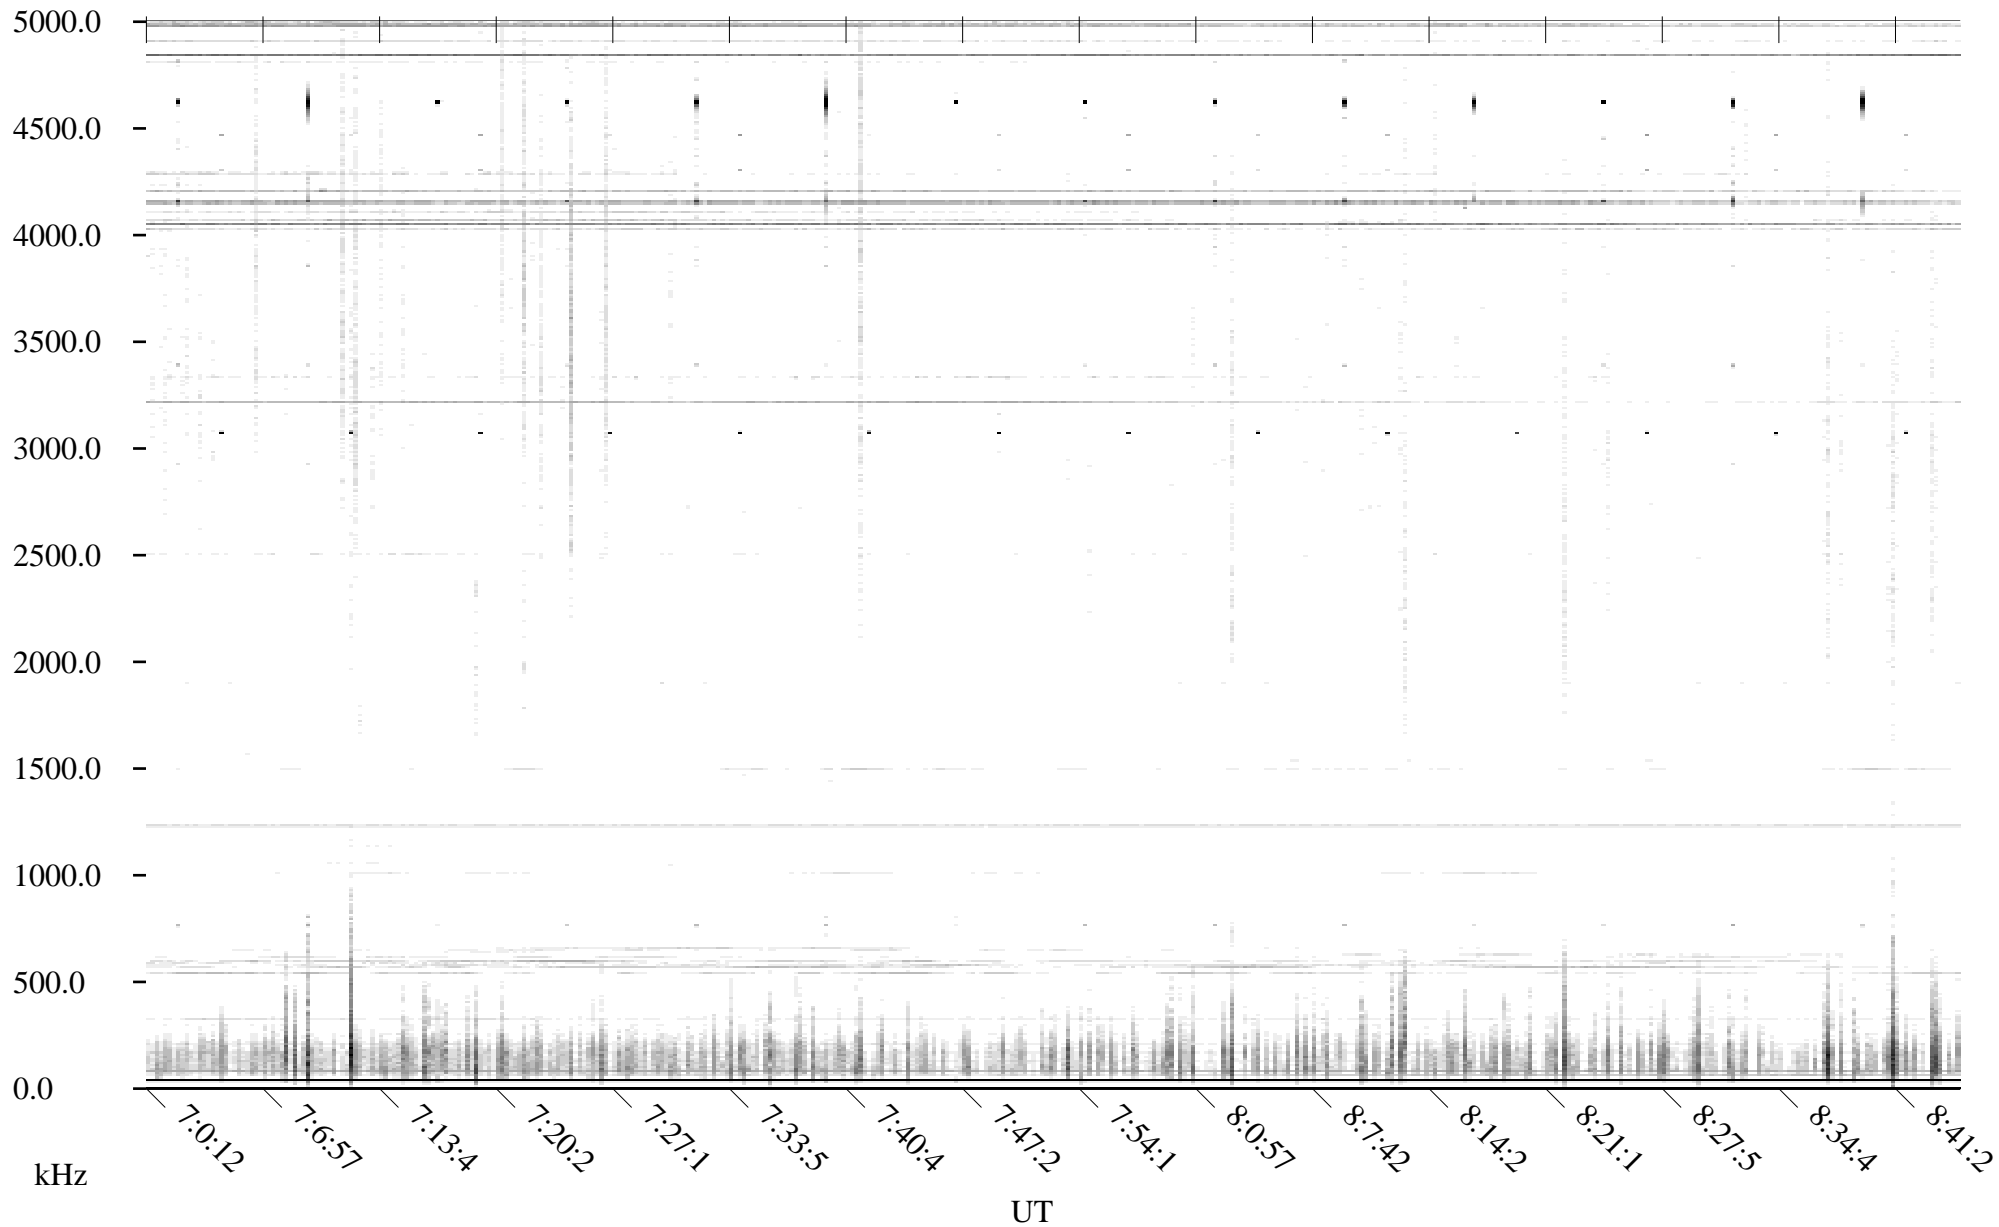

CHU07-09-21.dat.channel.2

Linear Scale Black = -100 White = -500

detail

Page 1

CHU07-09-21.dat.channel.2

Linear Scale Black = -100 White = -500

detail

Page 2

CHU07-09-21.dat.channel.2

Linear Scale

Black = -100

White = -500

detail

Page 3

CHU07-09-21.dat.channel.2

Linear Scale Black = -100 White = -500

detail

Page 4

CHU07-09-21.dat.channel.2

Linear Scale Black = -100 White = -500

detail

CHU07-09-21.dat.channel.2

Linear Scale Black = -100 White = -500

detail

Page 6

CHU07-09-21.dat.channel.2

Linear Scale

Black = -100

White = -500

detail

Page 7