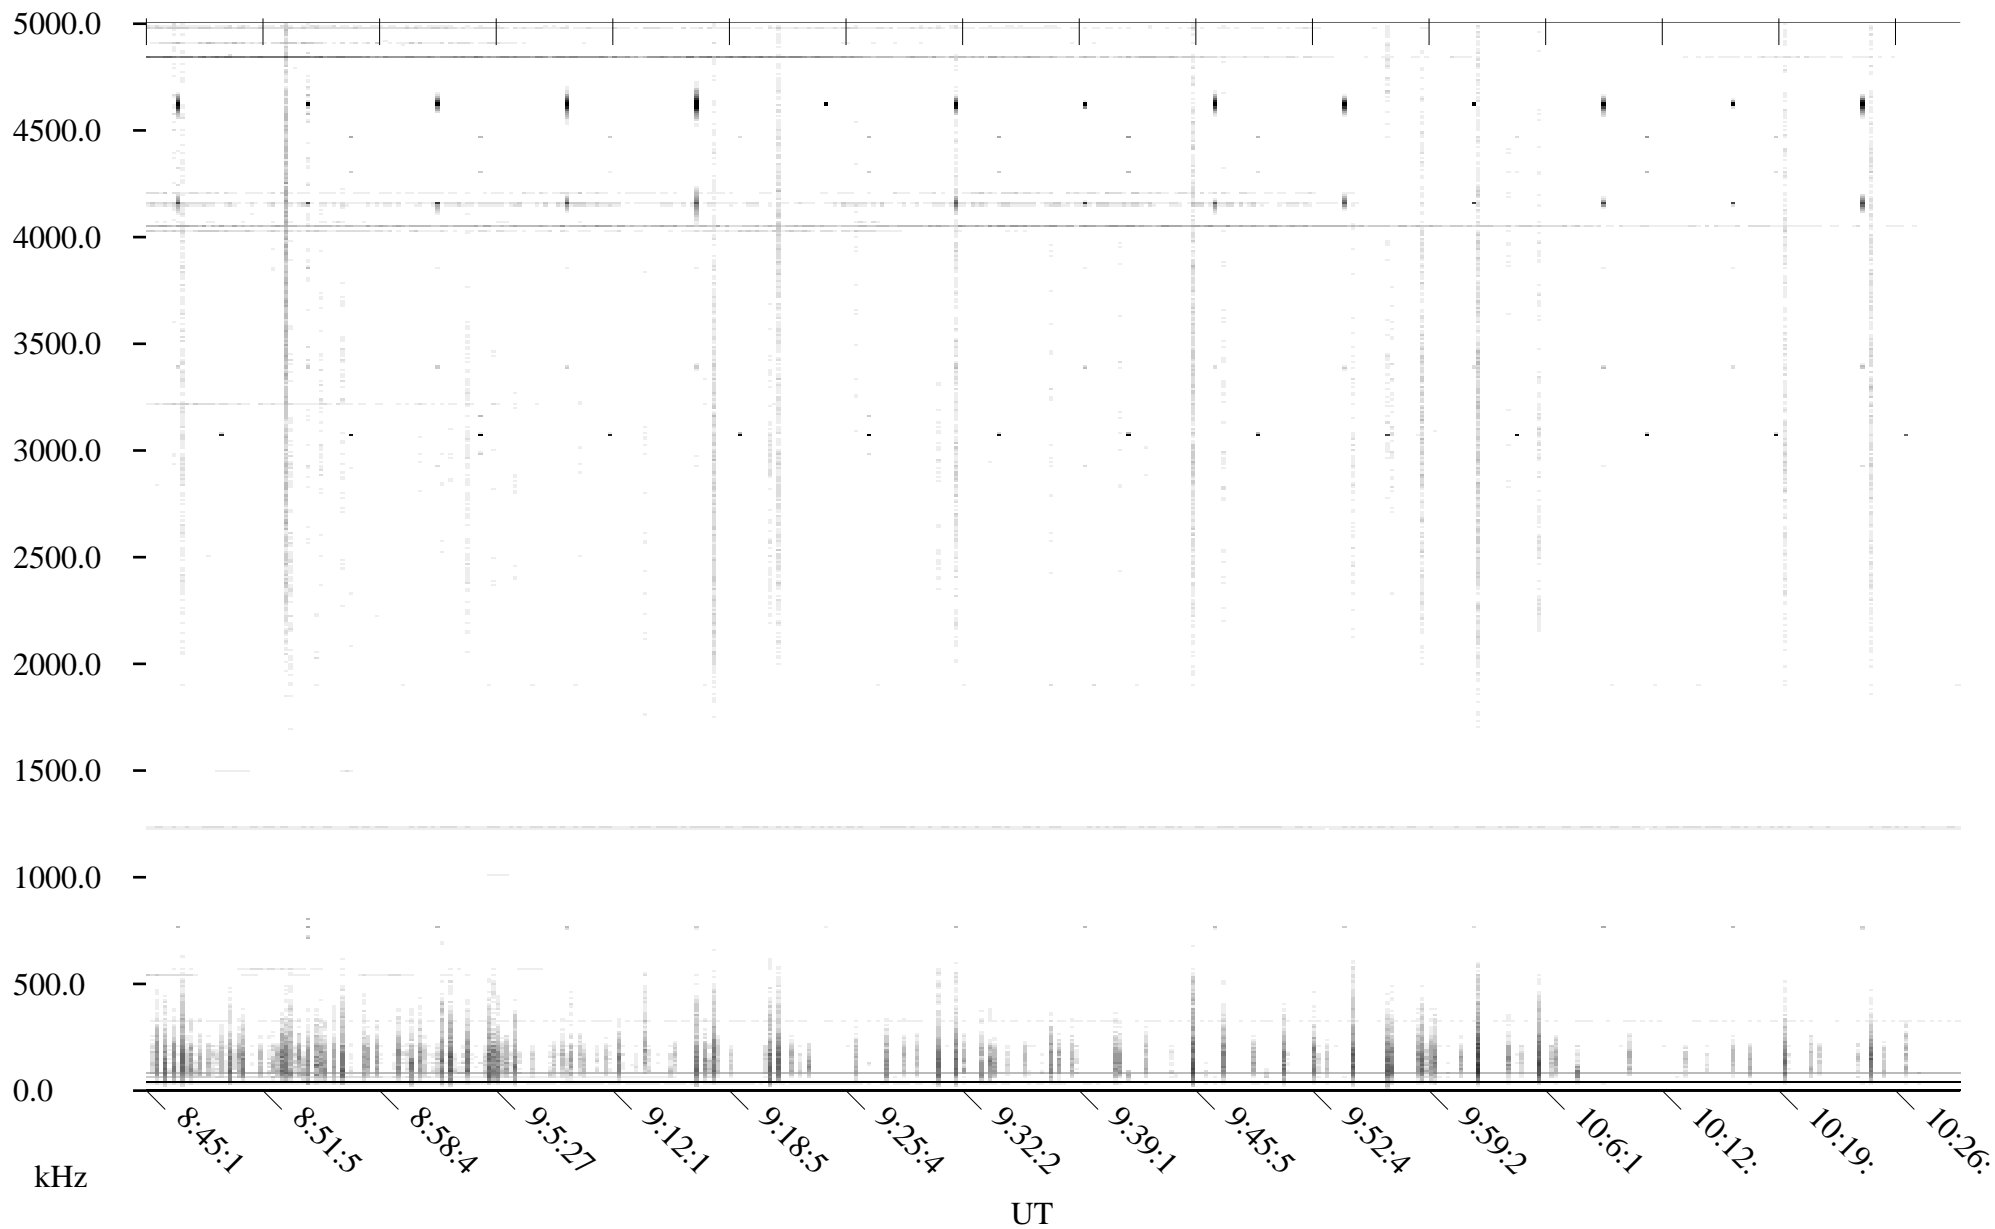

CHU07-09-21.dat.channel.2

Linear Scale Black = -100 White = -500

detail

Page 1

CHU07-09-21.dat.channel.2

Linear Scale Black = -100 White = -500

detail

Page 2

CHU07-09-21.dat.channel.2

Linear Scale

Black = -100

White = -500

detail

Page 3

CHU07-09-21.dat.channel.2

Linear Scale Black = -100 White = -500

detail

Page 4

CHU07-09-21.dat.channel.2

Linear Scale Black = -100 White = -500

detail

CHU07-09-21.dat.channel.2

Linear Scale Black = -100 White = -500

detail

Page 6

CHU07-09-21.dat.channel.2

Linear Scale

Black = -100

White = -500

detail

Page 7