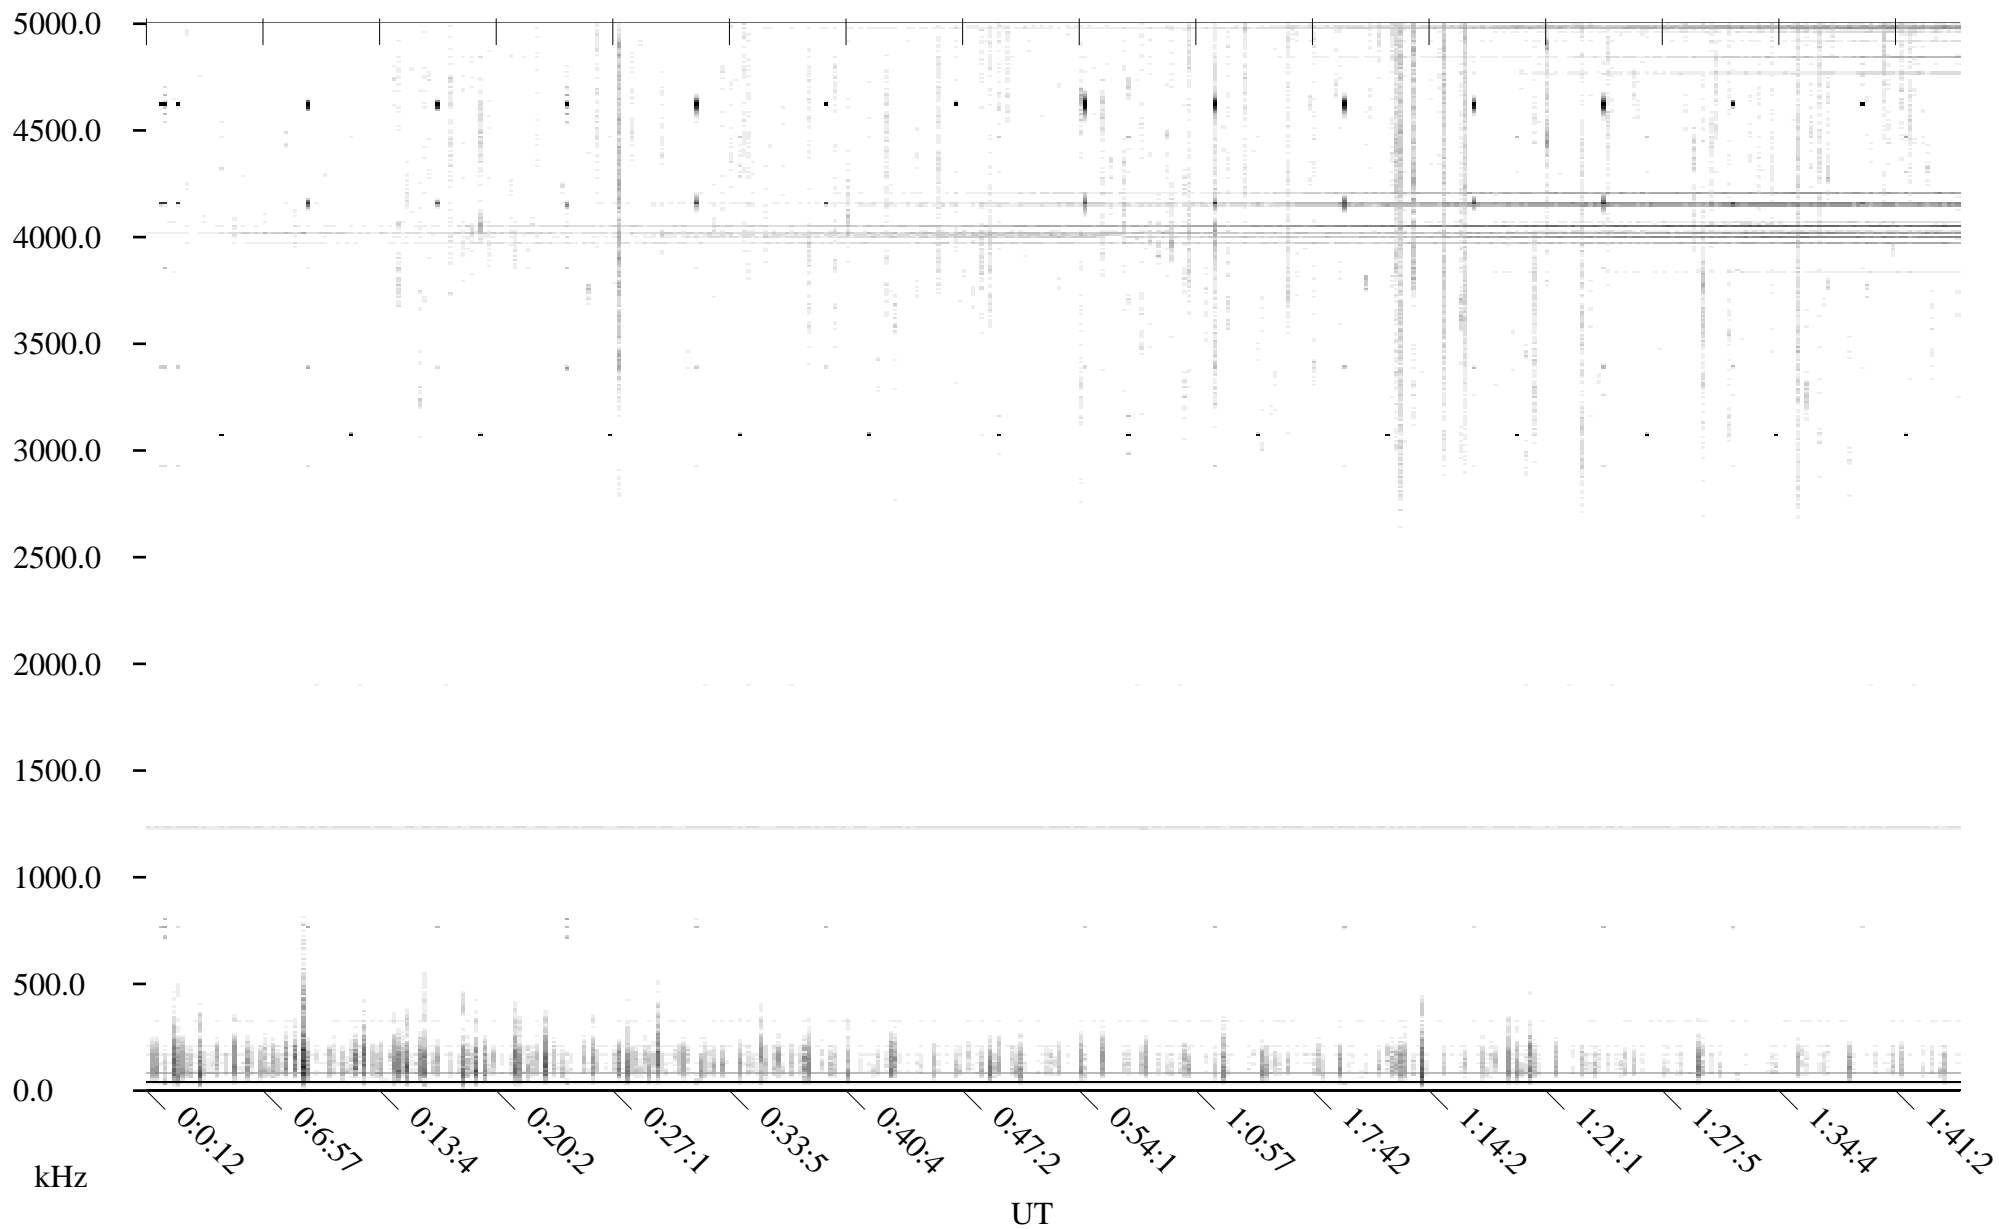

CHU07-09-21.dat.channel.2

Linear Scale Black = -100 White = -500

detail

Page 1

CHU07-09-21.dat.channel.2

Linear Scale Black = -100 White = -500

detail

Page 2

CHU07-09-21.dat.channel.2

Linear Scale

Black = -100

White = -500

detail

Page 3

CHU07-09-21.dat.channel.2

Linear Scale Black = -100 White = -500

detail

Page 4

CHU07-09-21.dat.channel.2

Linear Scale Black = -100 White = -500

detail

CHU07-09-21.dat.channel.2

Linear Scale Black = -100 White = -500

detail

Page 6

CHU07-09-21.dat.channel.2

Linear Scale

Black = -100

White = -500

detail

Page 7