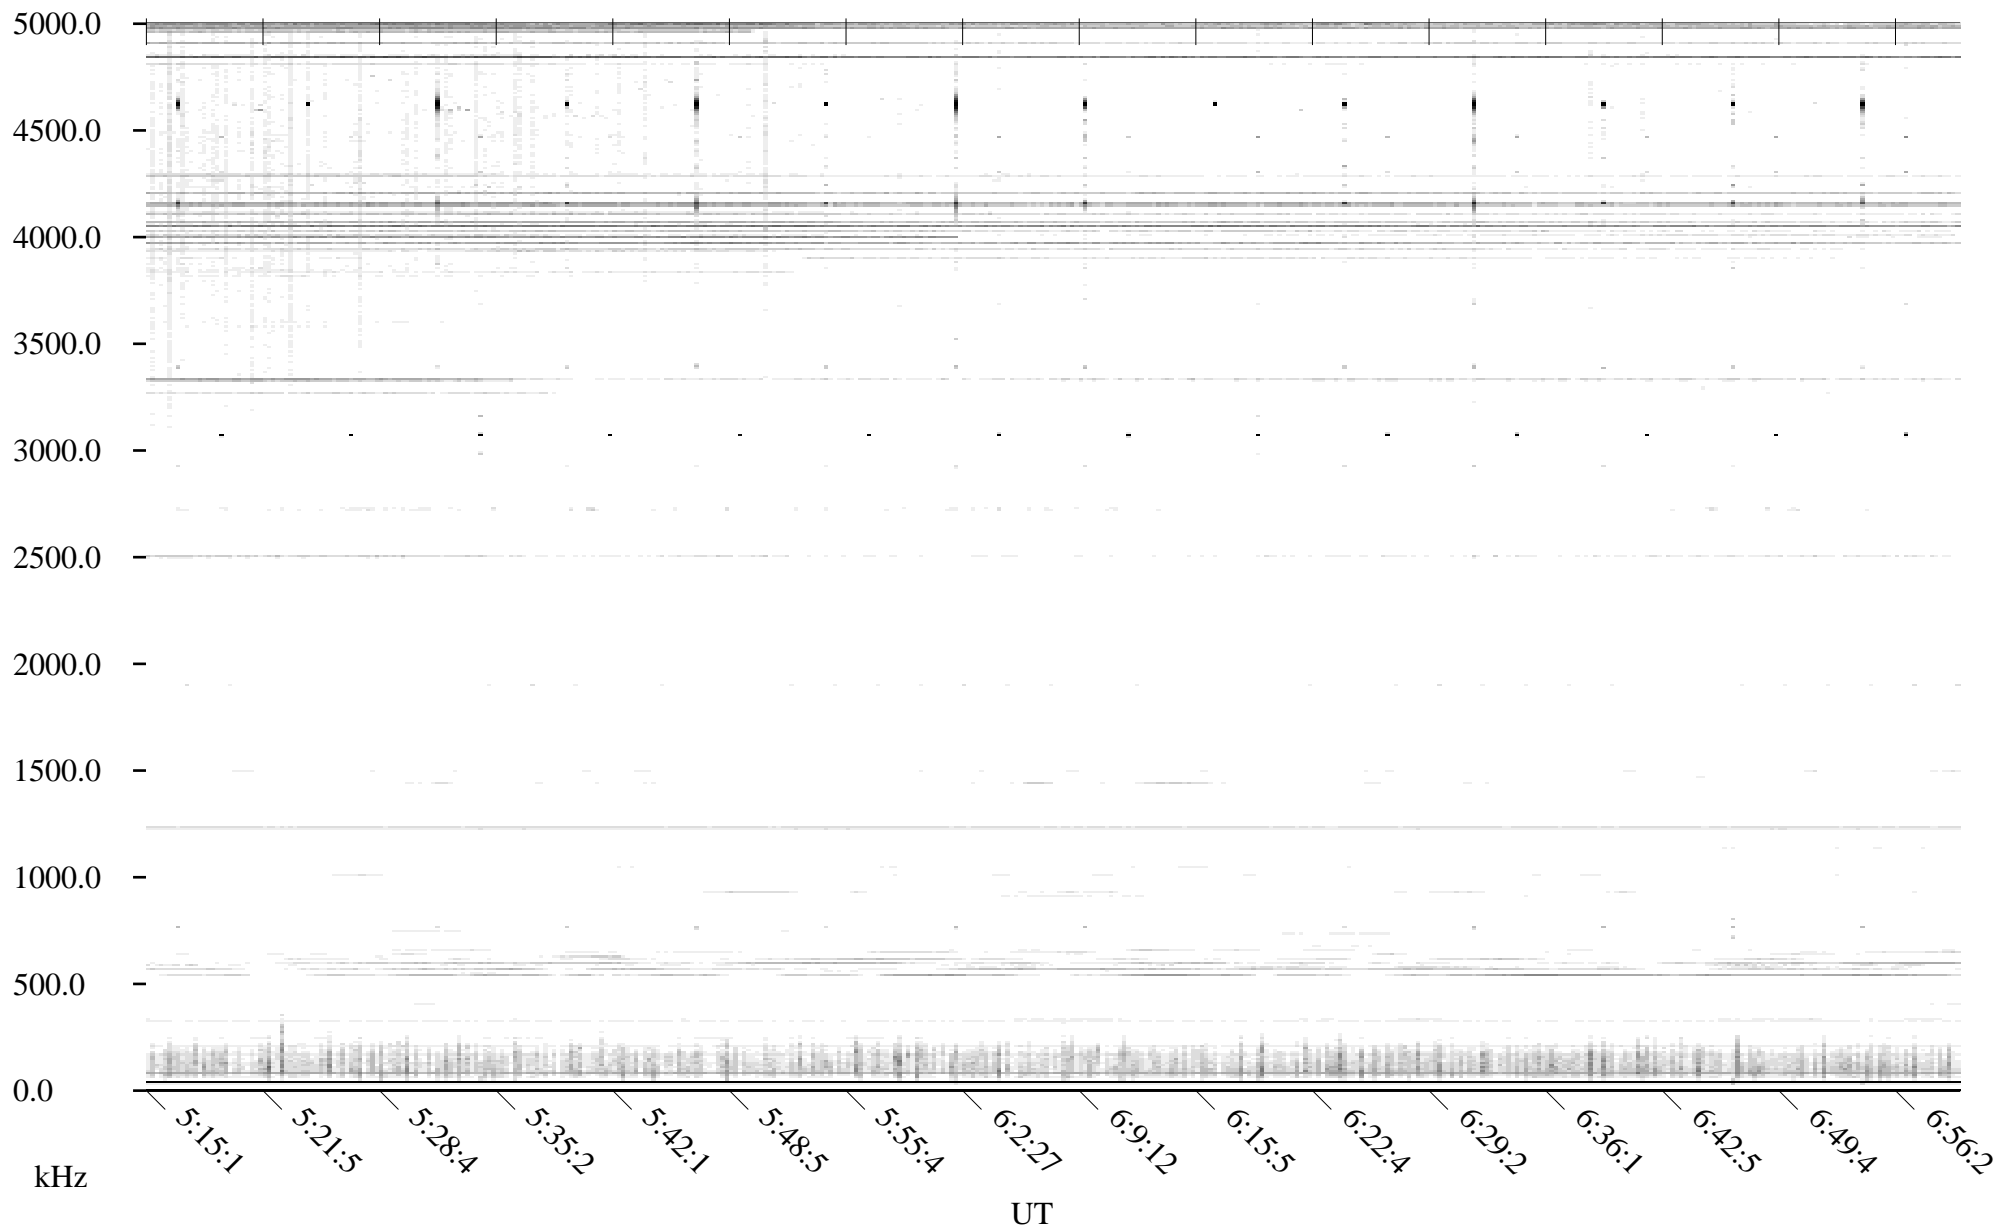

Black = -100

White = -500

detail

Page 2

CHU07-14-21.dat.channel.2

Linear Scale

Black = -100

White = -500

detail

Page 3

CHU07-14-21.dat.channel.2

Linear Scale Black = -100 White = -500

detail

Page 4

CHU07-14-21.dat.channel.2

Linear Scale Black = -100 White = -500

detail

Page 5

CHU07-14-21.dat.channel.2

Linear Scale

Black = -100

White = -500

detail

Page 6

CHU07-14-21.dat.channel.2

Linear Scale

Black = -100

White = -500

detail