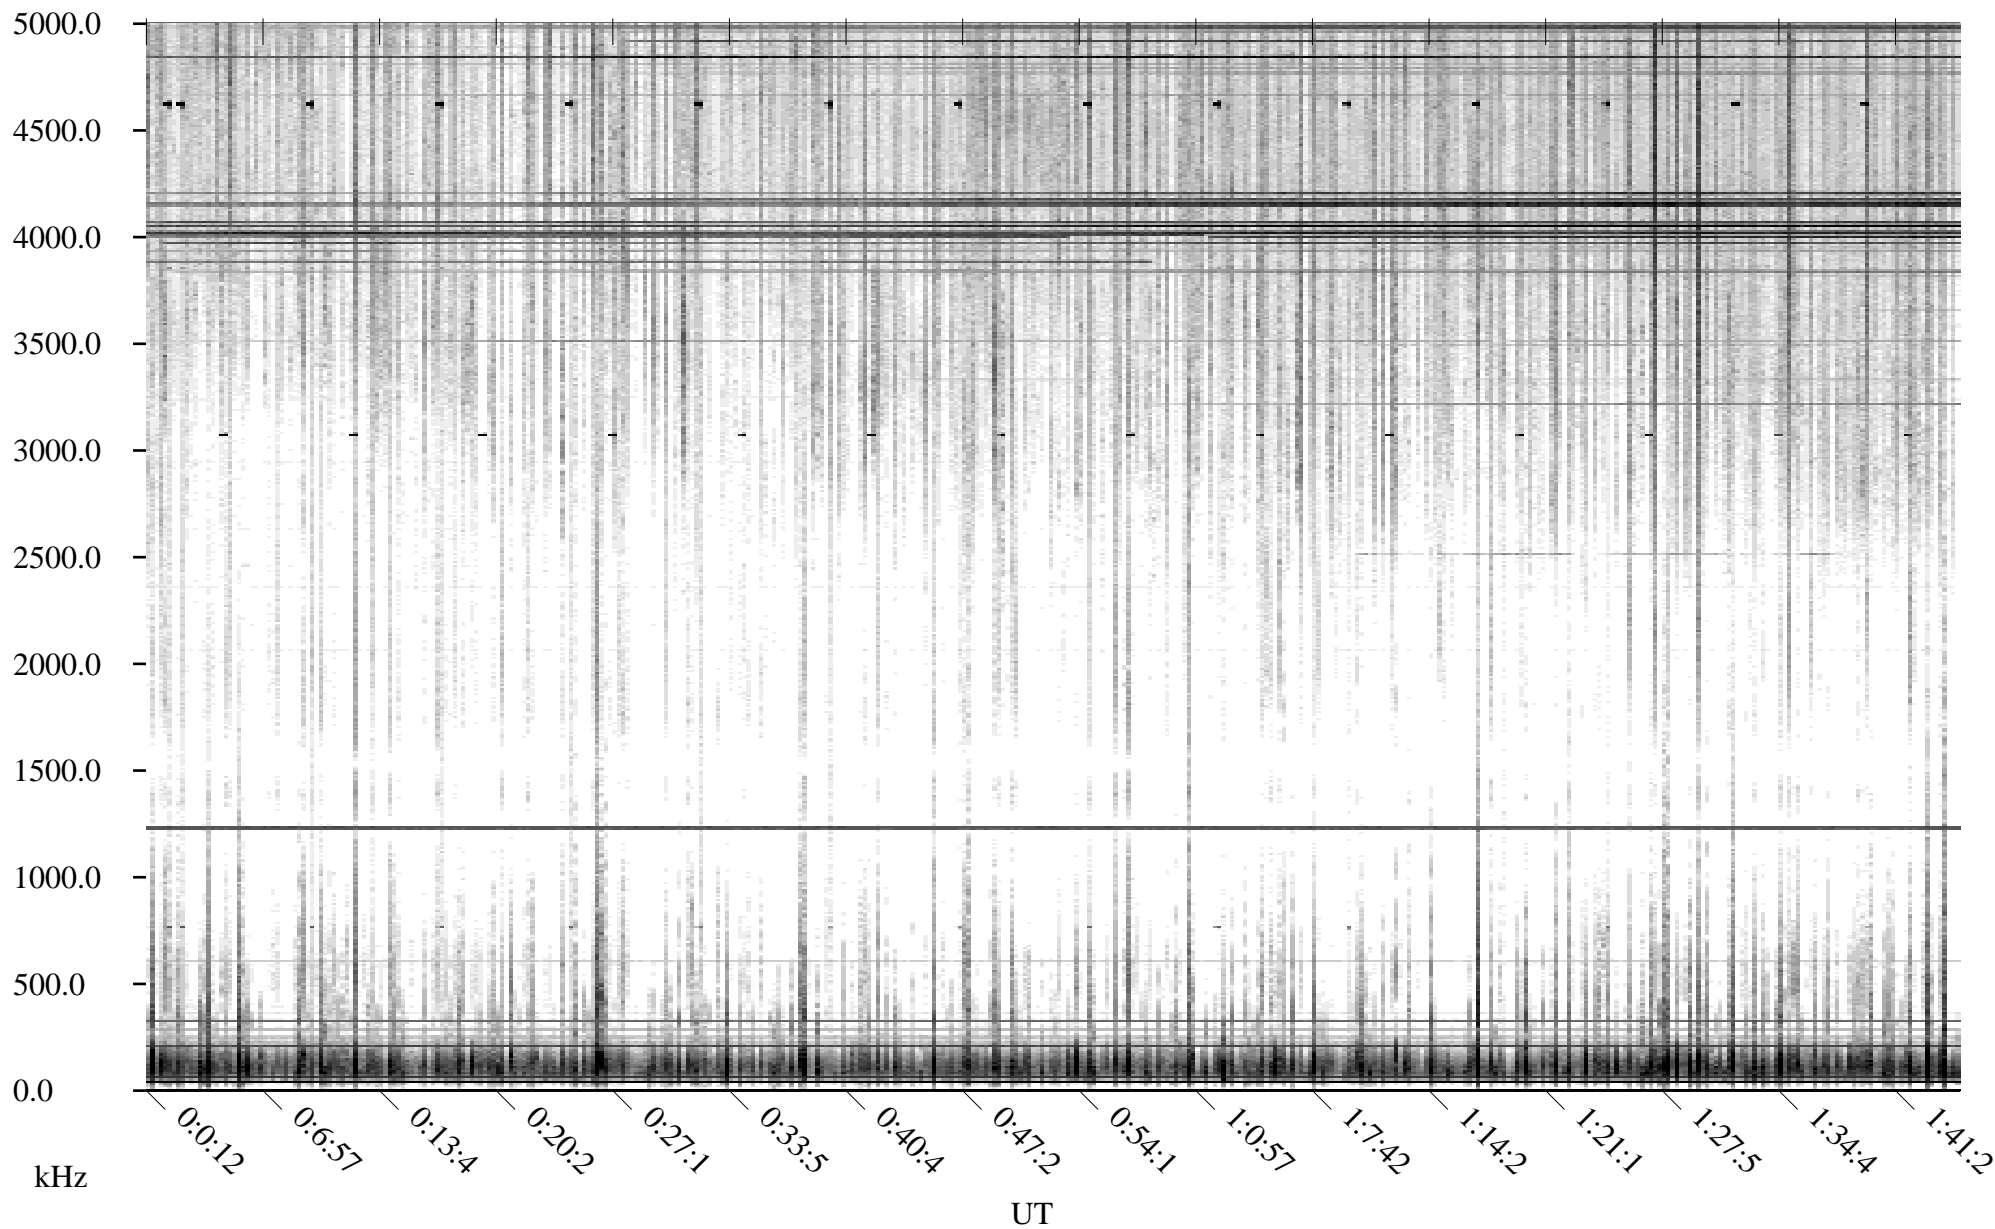

CHU07-24-21.dat.channel.0

Linear Scale Black = -100 White = -500

detail

Page 1

CHU07-24-21.dat.channel.0

Linear Scale Black = -100 White = -500

detail

Page 2

CHU07-24-21.dat.channel.0

Linear Scale Black = -100 White = -500

detail

Page 3

CHU07-24-21.dat.channel.0

Linear Scale Black = -100 White = -500

detail

CHU07-24-21.dat.channel.0

Linear Scale Black = -100 White = -500

detail

Page 5

CHU07-24-21.dat.channel.0

Linear Scale Black = -100 White = -500

detail

Page 6

CHU07-24-21.dat.channel.0

Linear Scale Black = -100 White = -500

detail