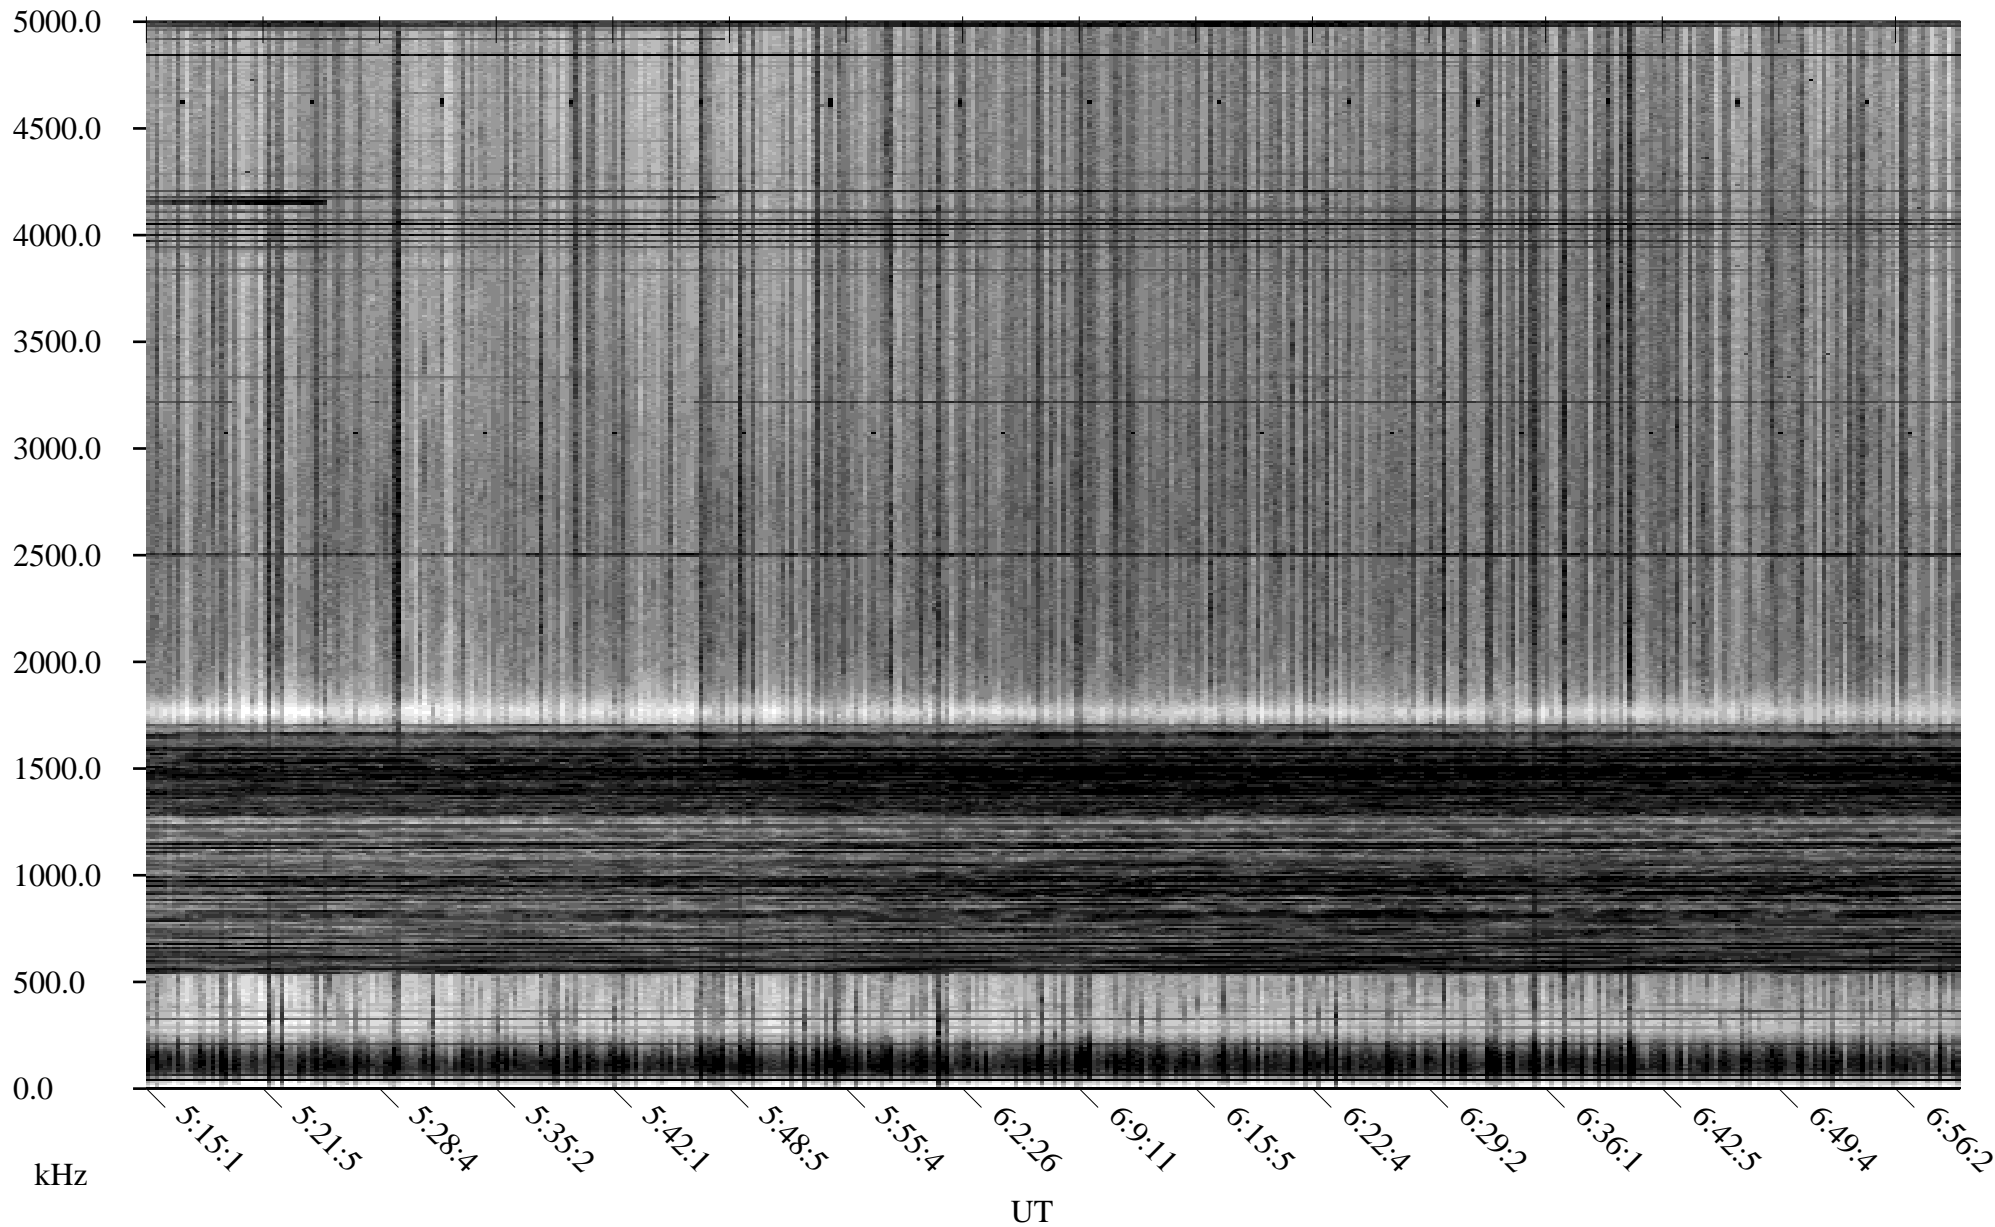

CHU07-28-21.dat.channel.1

Linear Scale Black = -100 White = -500

detail

Page 1

CHU07-28-21.dat.channel.1

Linear Scale Black = -100 White = -500

detail

Page 2

CHU07-28-21.dat.channel.1

Linear Scale Black = -100 White = -500

detail

CHU07-28-21.dat.channel.1

Linear Scale Black = -100 White = -500

detail

Page 4

CHU07-28-21.dat.channel.1

Linear Scale Black = -100 White = -500

detail

CHU07-28-21.dat.channel.1

Linear Scale Black = -100 White = -500

detail

Page 6

CHU07-28-21.dat.channel.1

Linear Scale Black = -100 White = -500

detail