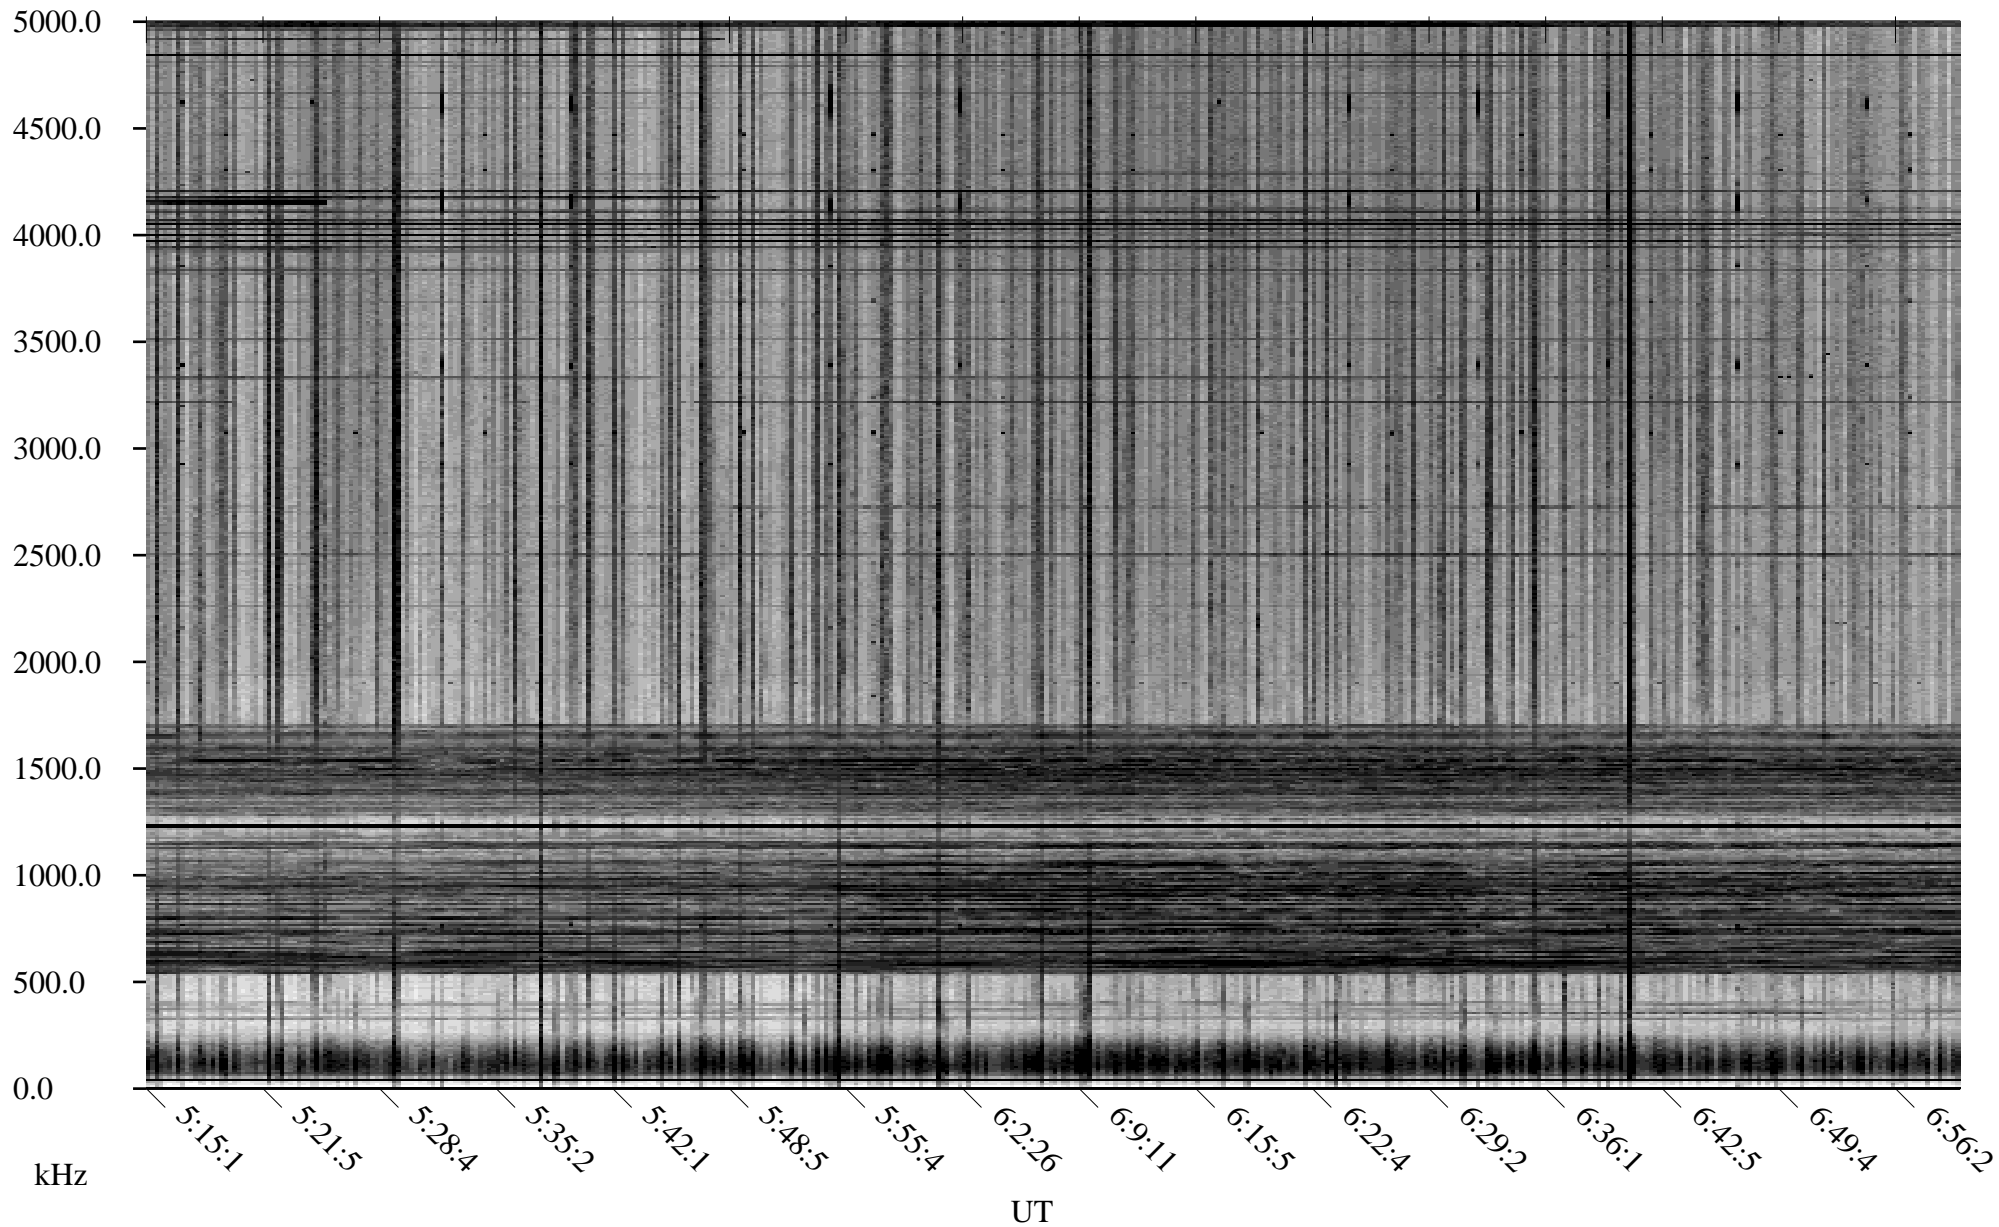

CHU07-28-21.dat.channel.2

Linear Scale Black = -100 White = -500

detail

Page 1

CHU07-28-21.dat.channel.2

Linear Scale Black = -100 White = -500

detail

Page 2

CHU07-28-21.dat.channel.2

Linear Scale Black = -100 White = -500

detail

Page 3

CHU07-28-21.dat.channel.2

Linear Scale Black = -100 White = -500

detail

Page 4

CHU07-28-21.dat.channel.2

Linear Scale Black = -100 White = -500

detail

Page 5

CHU07-28-21.dat.channel.2

Linear Scale Black = -100 White = -500

detail

Page 6

CHU07-28-21.dat.channel.2

Linear Scale Black = -100 White = -500

detail