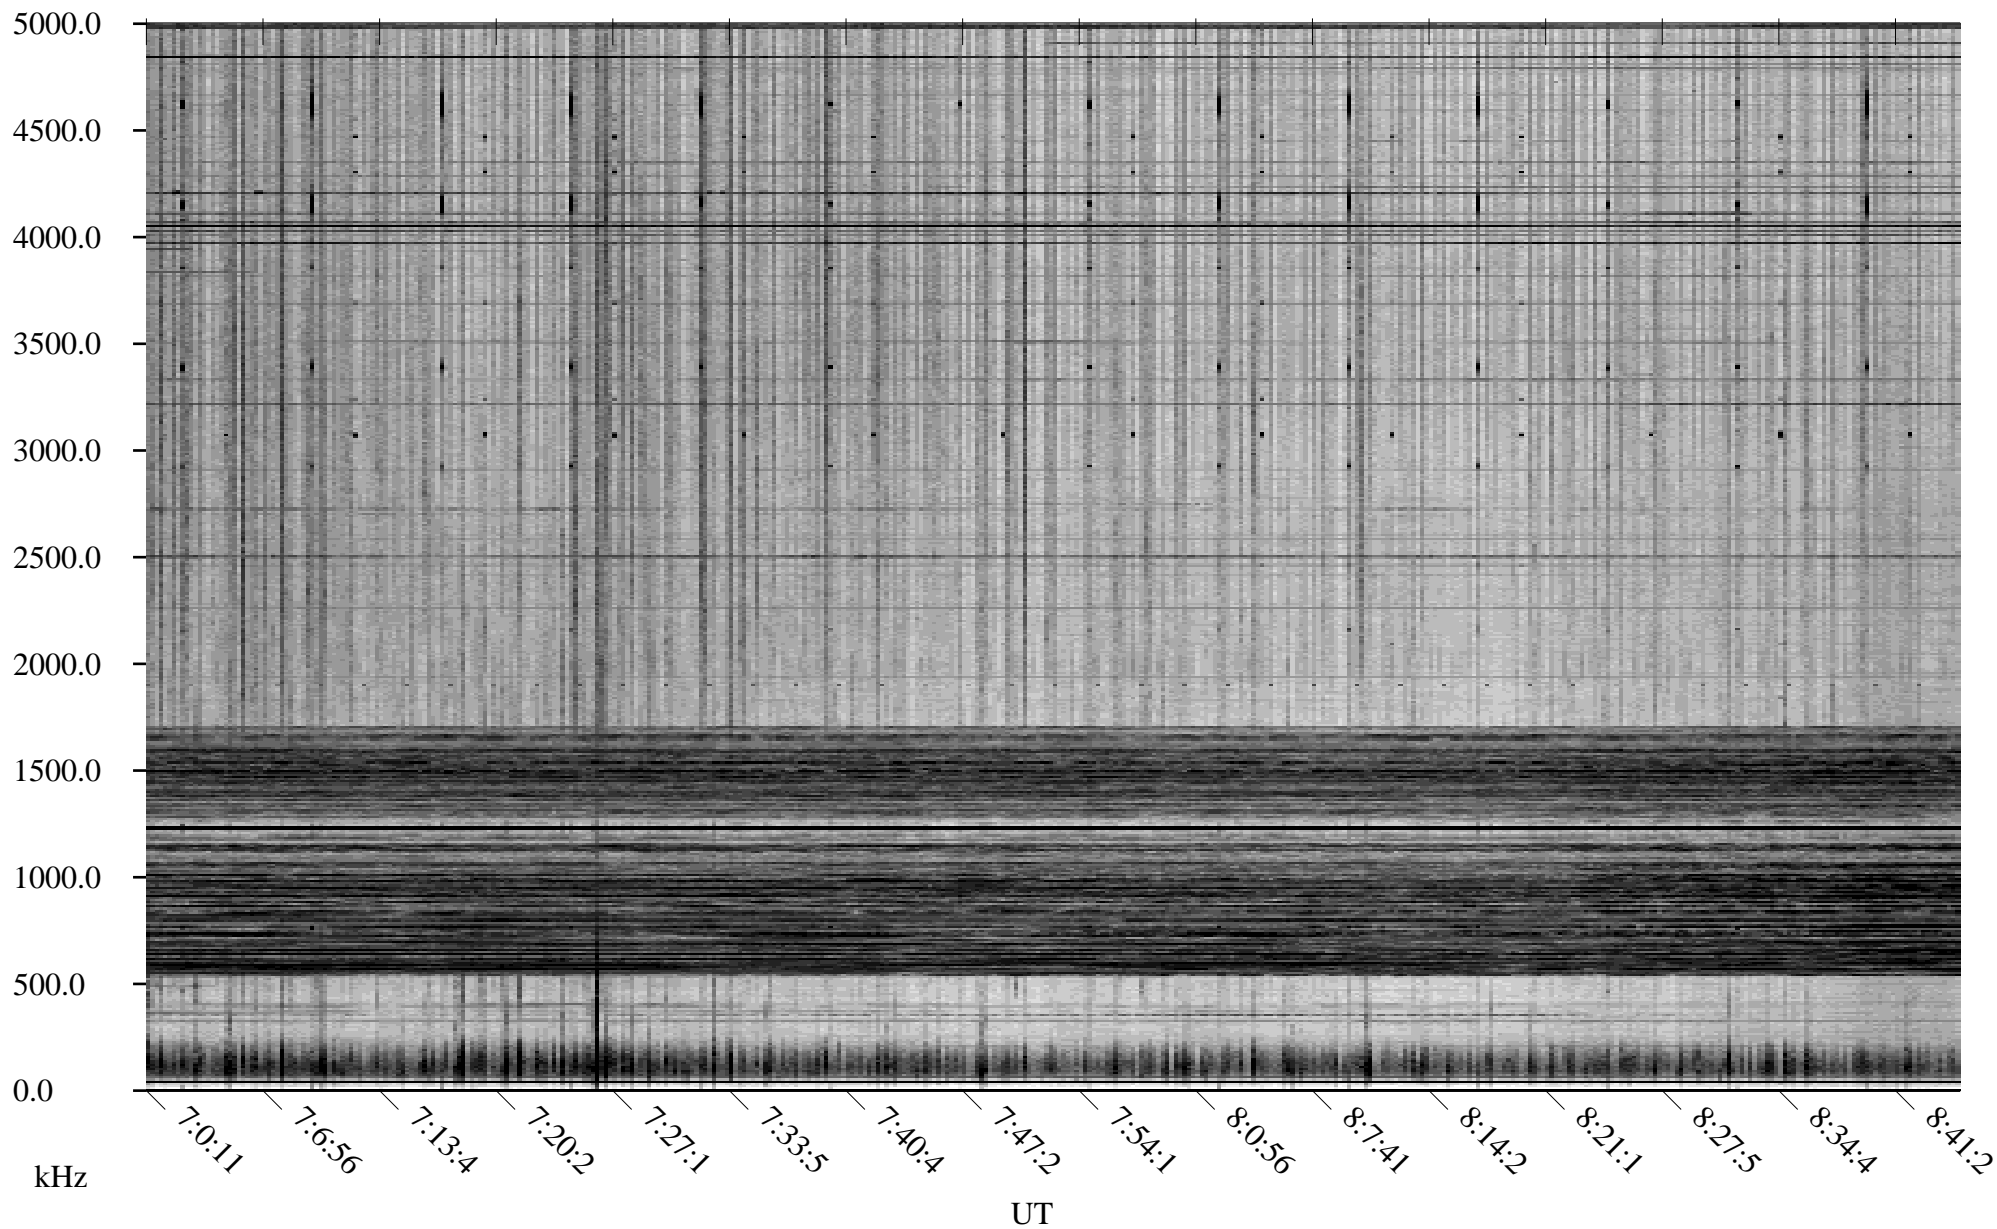

CHU07-28-21.dat.channel.2

Linear Scale Black = -100 White = -500

detail

Page 1

CHU07-28-21.dat.channel.2

Linear Scale Black = -100 White = -500

detail

Page 2

CHU07-28-21.dat.channel.2

Linear Scale Black = -100 White = -500

detail

Page 3

CHU07-28-21.dat.channel.2

Linear Scale Black = -100 White = -500

detail

Page 4

CHU07-28-21.dat.channel.2

Linear Scale Black = -100 White = -500

detail

Page 5

CHU07-28-21.dat.channel.2

Linear Scale Black = -100 White = -500

detail

Page 6

CHU07-28-21.dat.channel.2

Linear Scale Black = -100 White = -500

detail